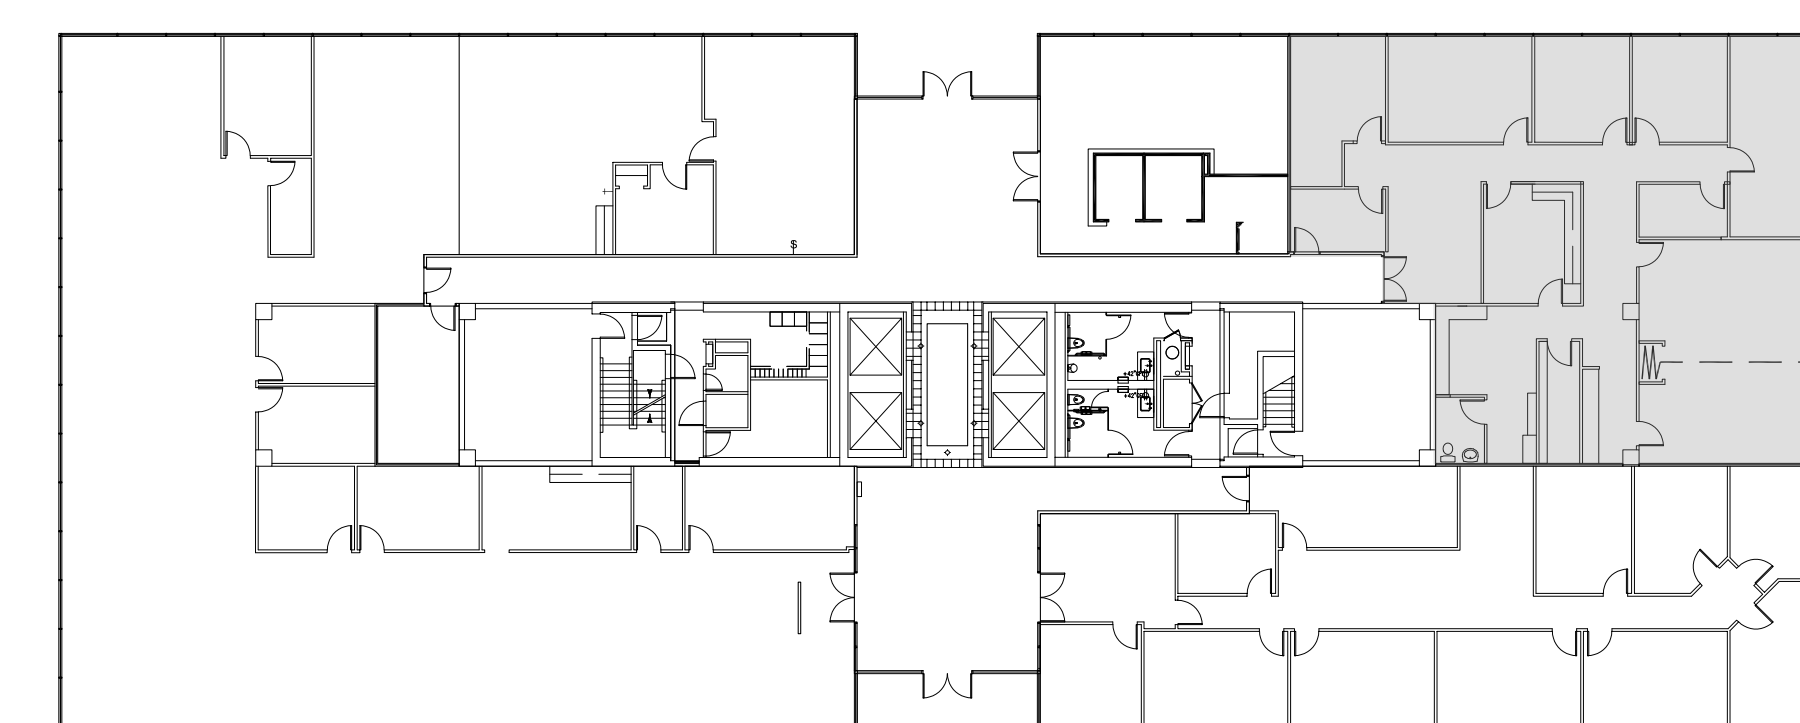

# ONE

GREENWAY PLAZA

SUITE 110 3,718 RSF

**PARKWAY**

832.308.6055 | [pky.com](http://pky.com)

NORTH