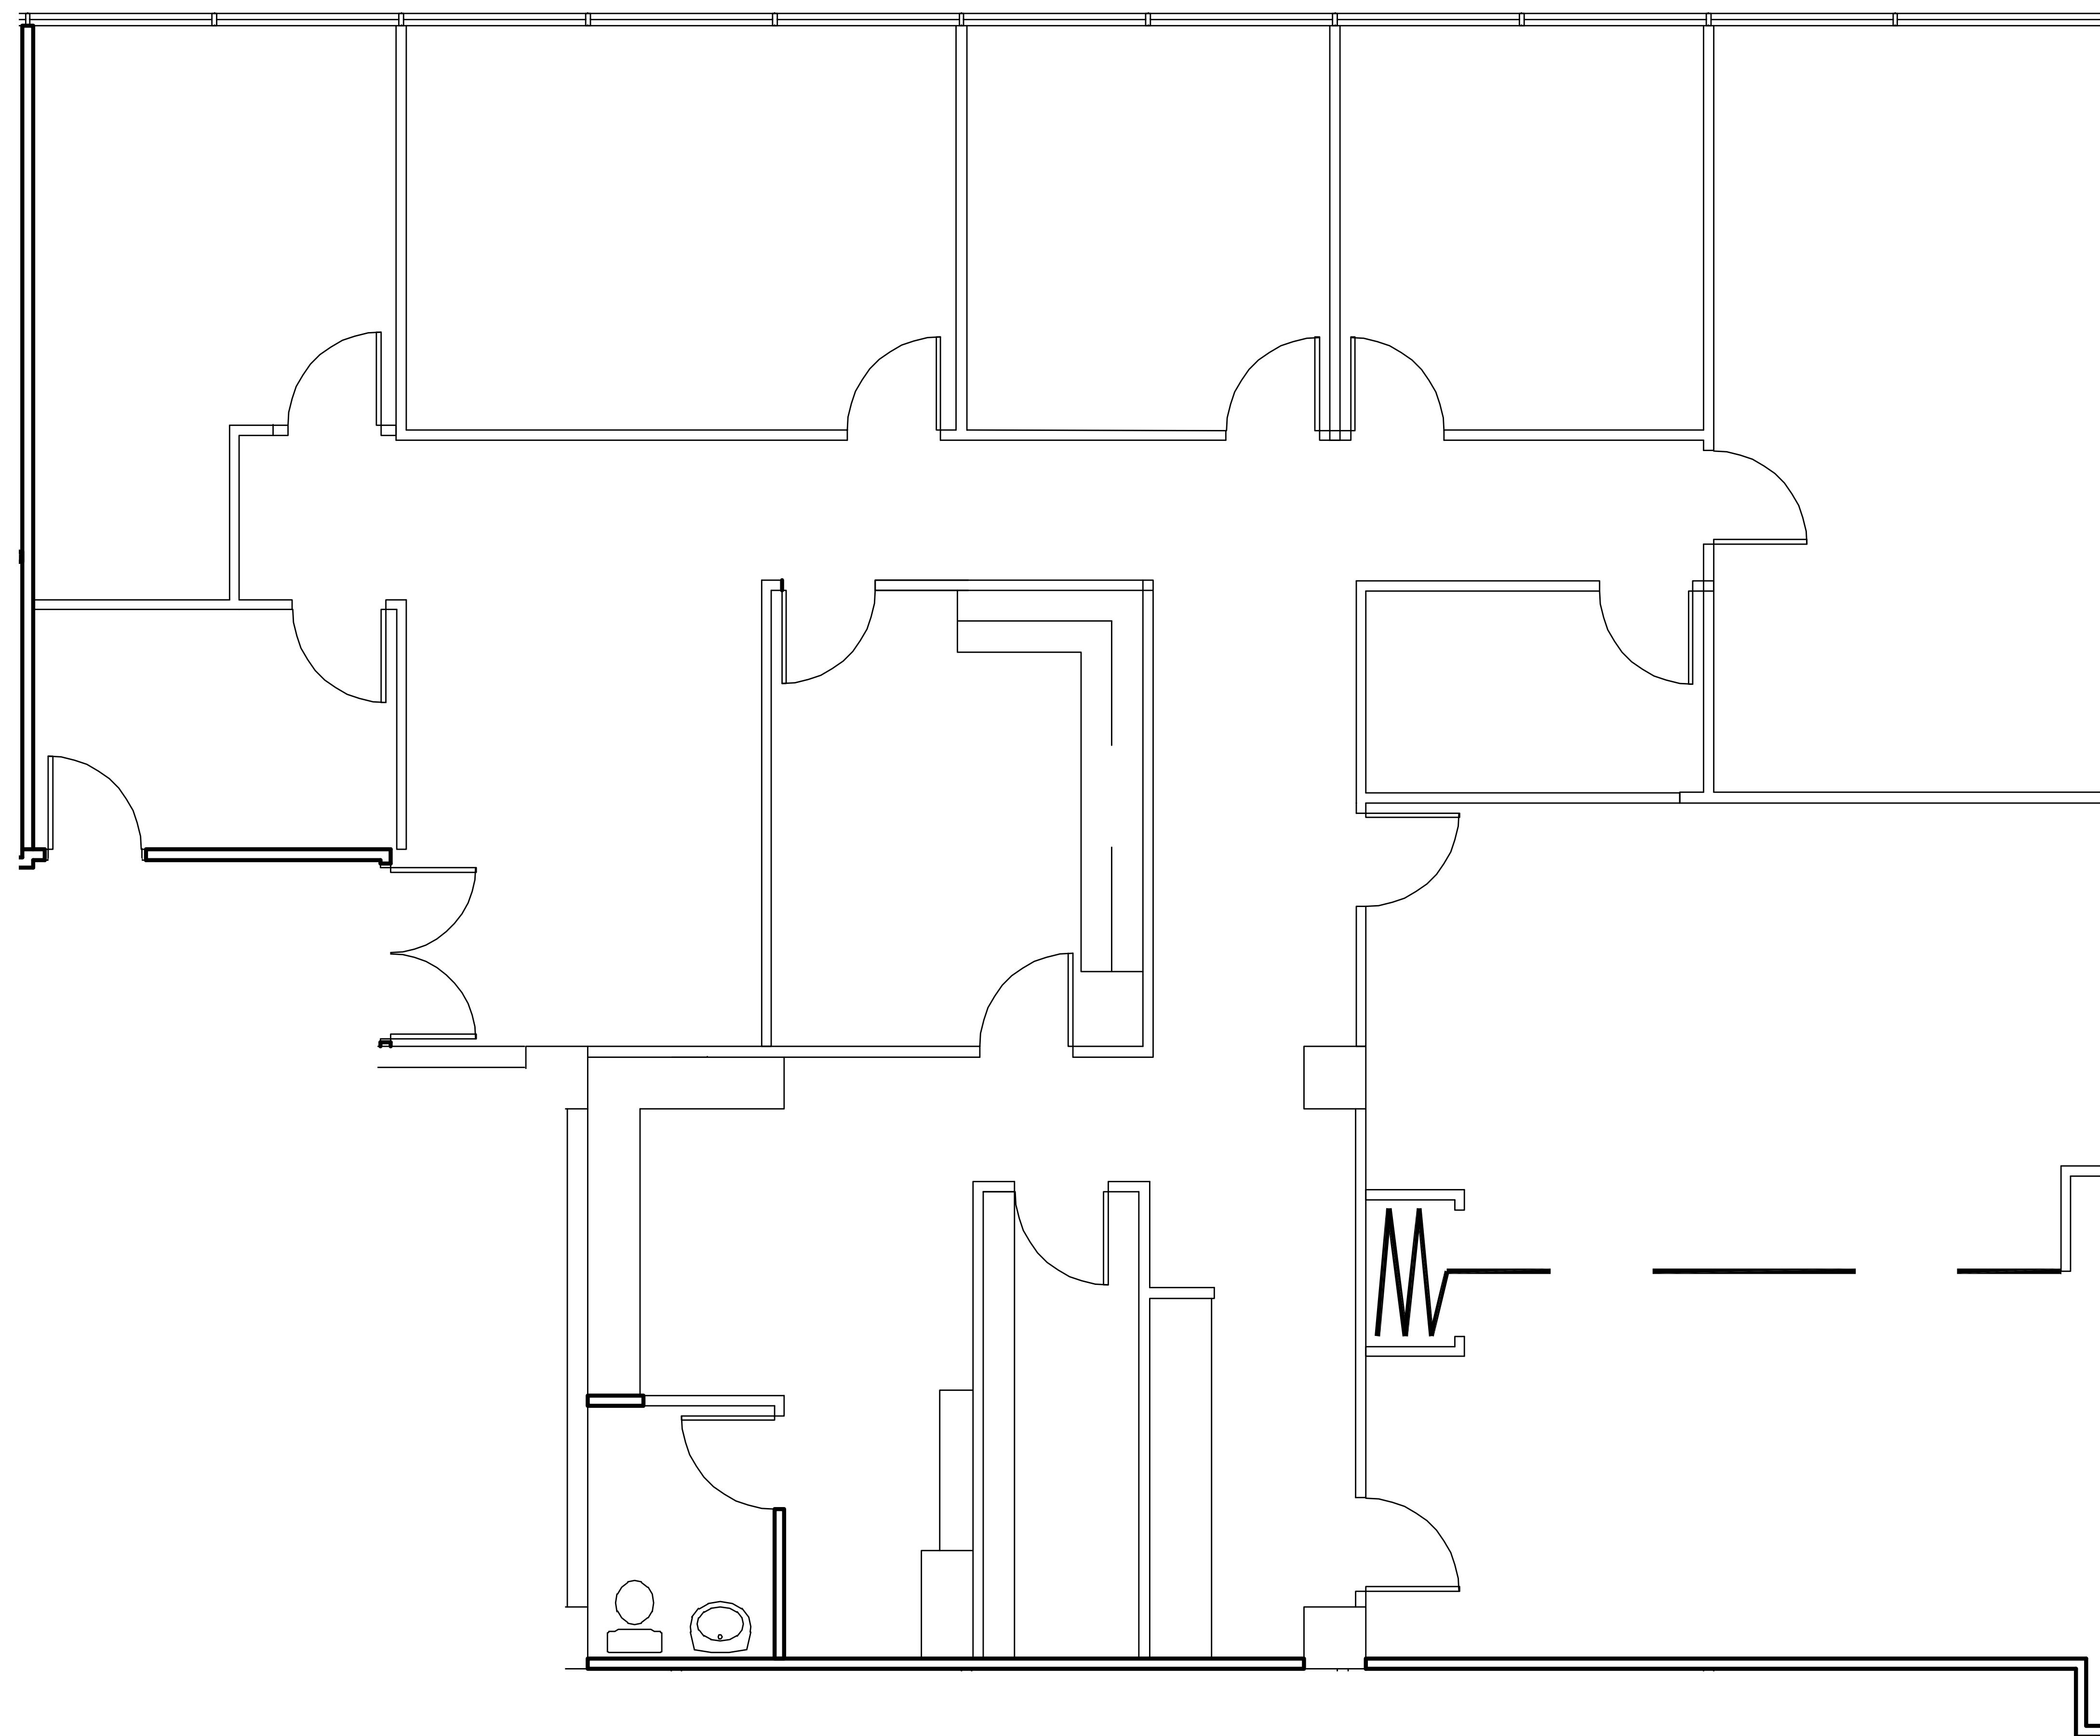

# ONE

GREENWAY PLAZA

SUITE 110 3,718 RSF

**PARKWAY**

832.308.6055 | [pky.com](http://pky.com)

NORTH