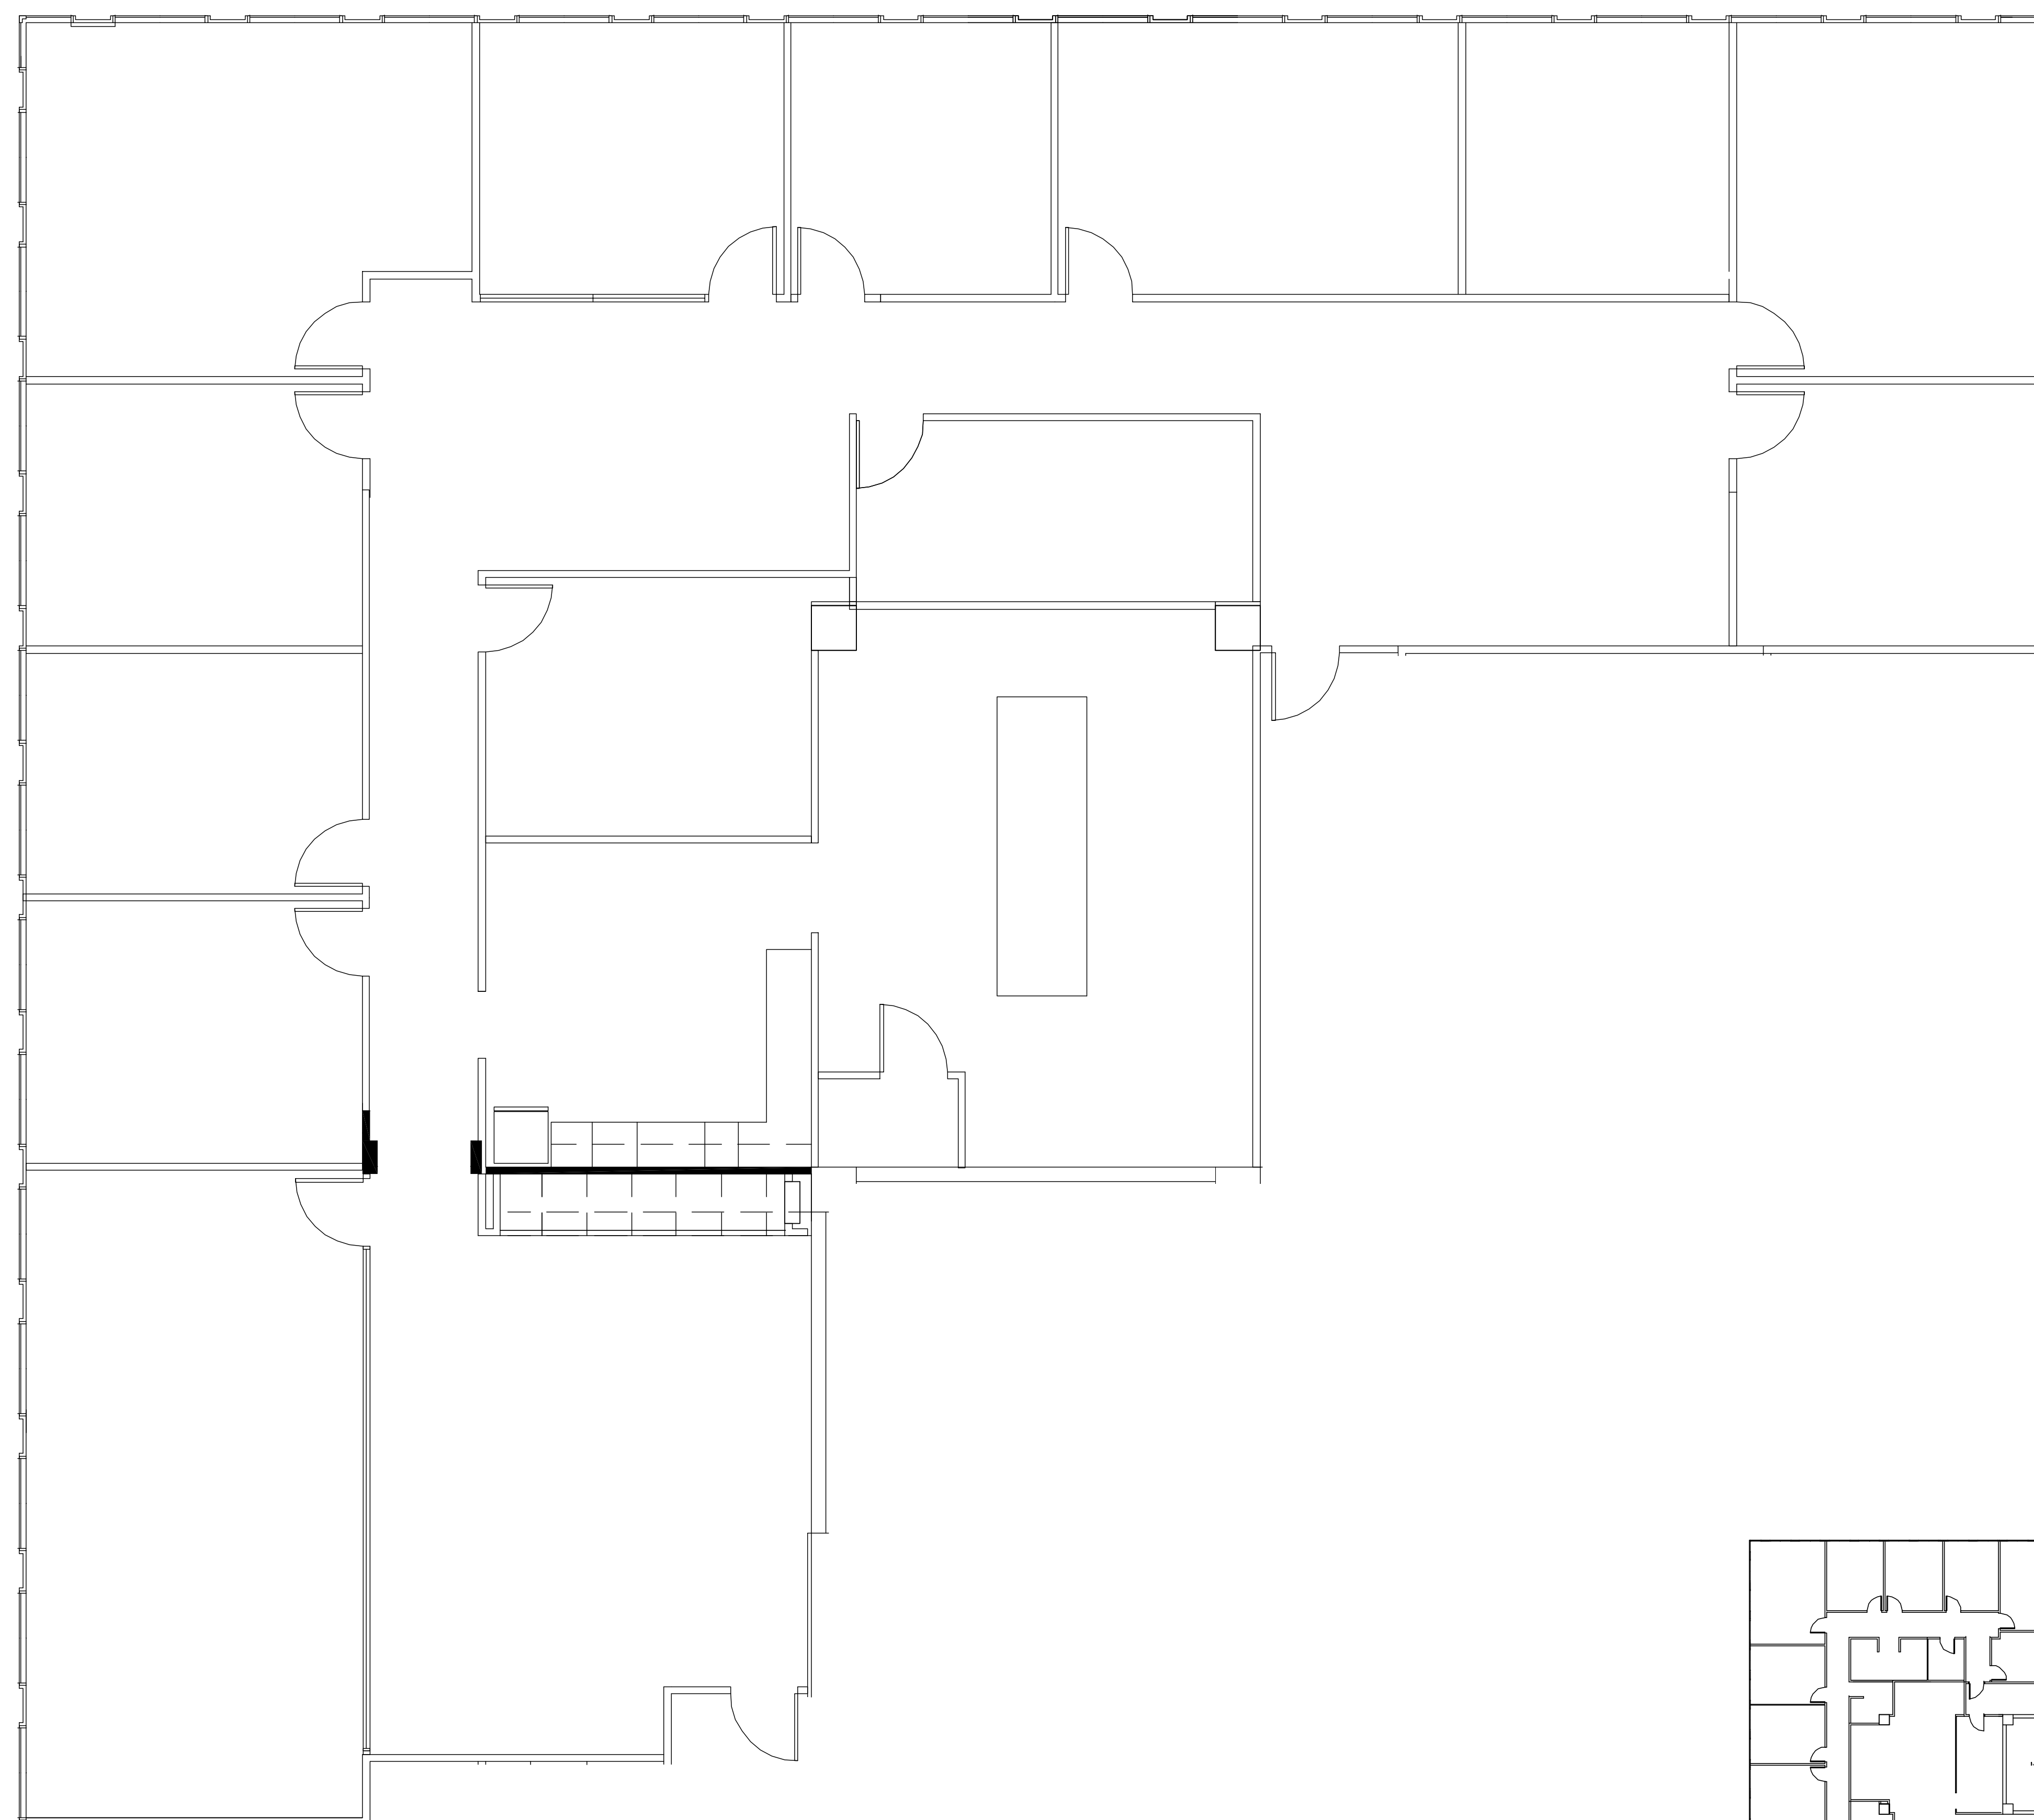

ONE

GREENWAY PLAZA

SUITE 725 5,808 RSF

PARKWAY

832.308.6055 | pky.com

NORTH