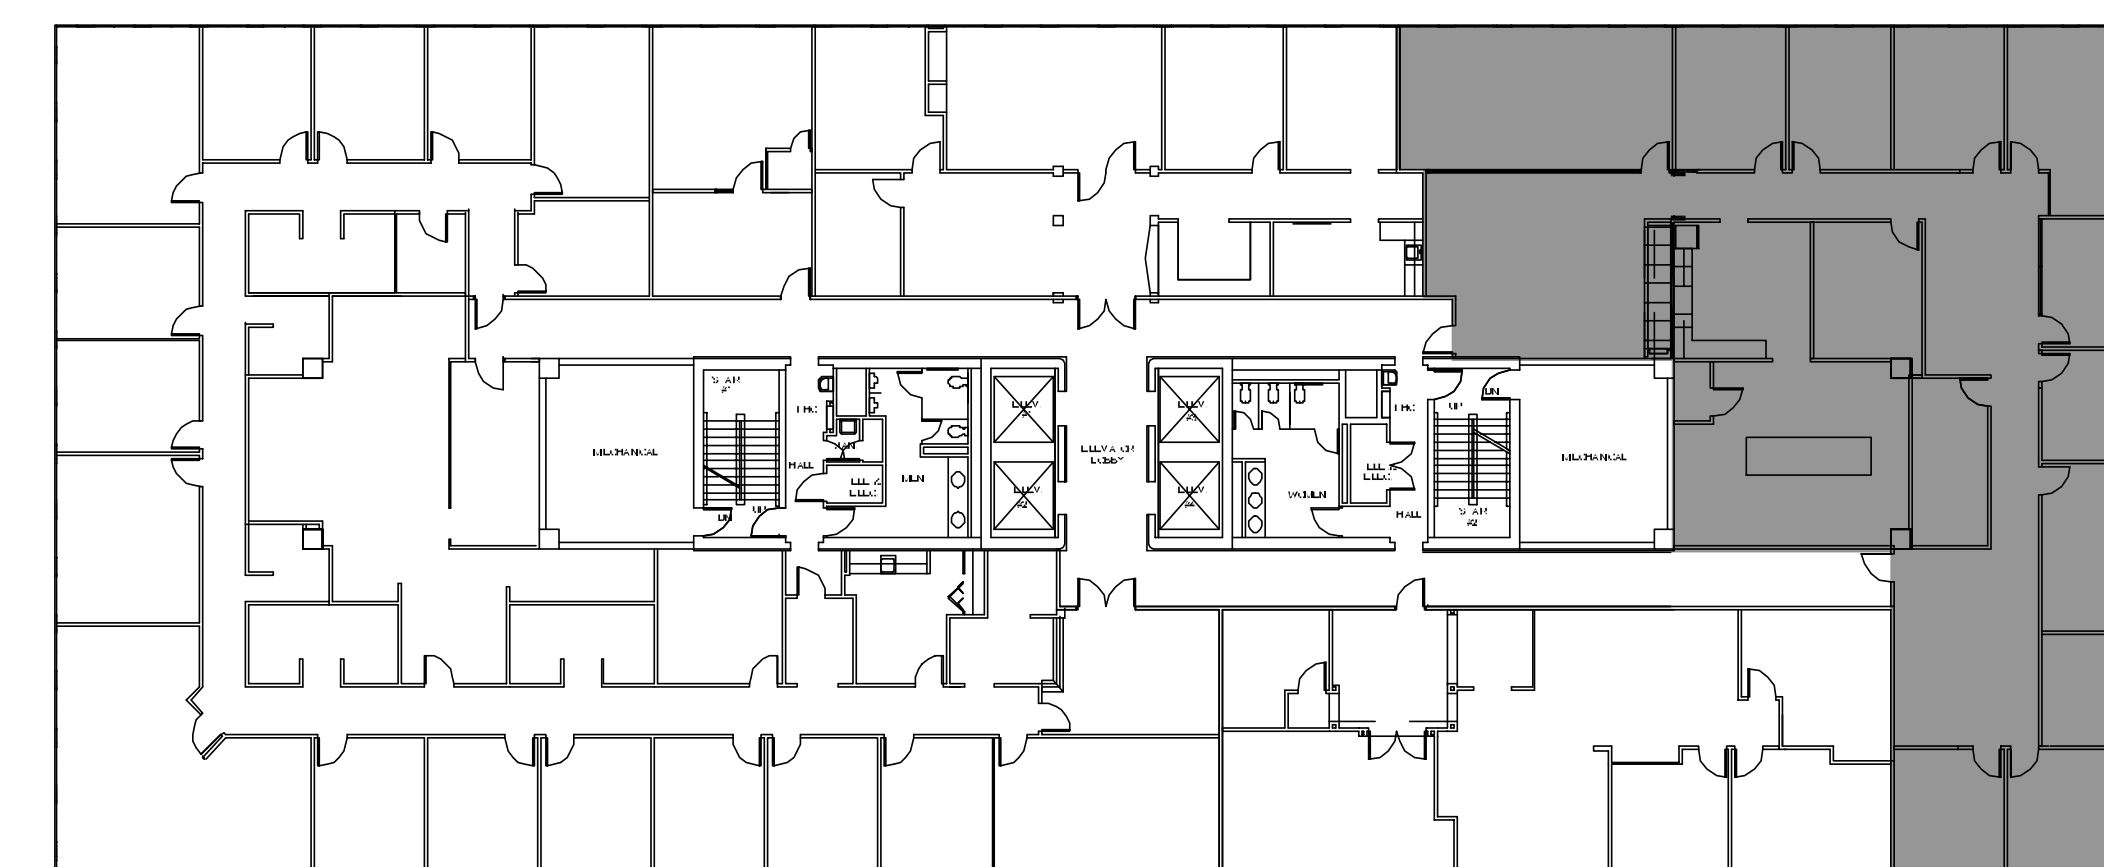

ONE

GREENWAY PLAZA

SUITE 725 5,808 RSF

PARKWAY

832.308.6055 | pky.com

NORTH