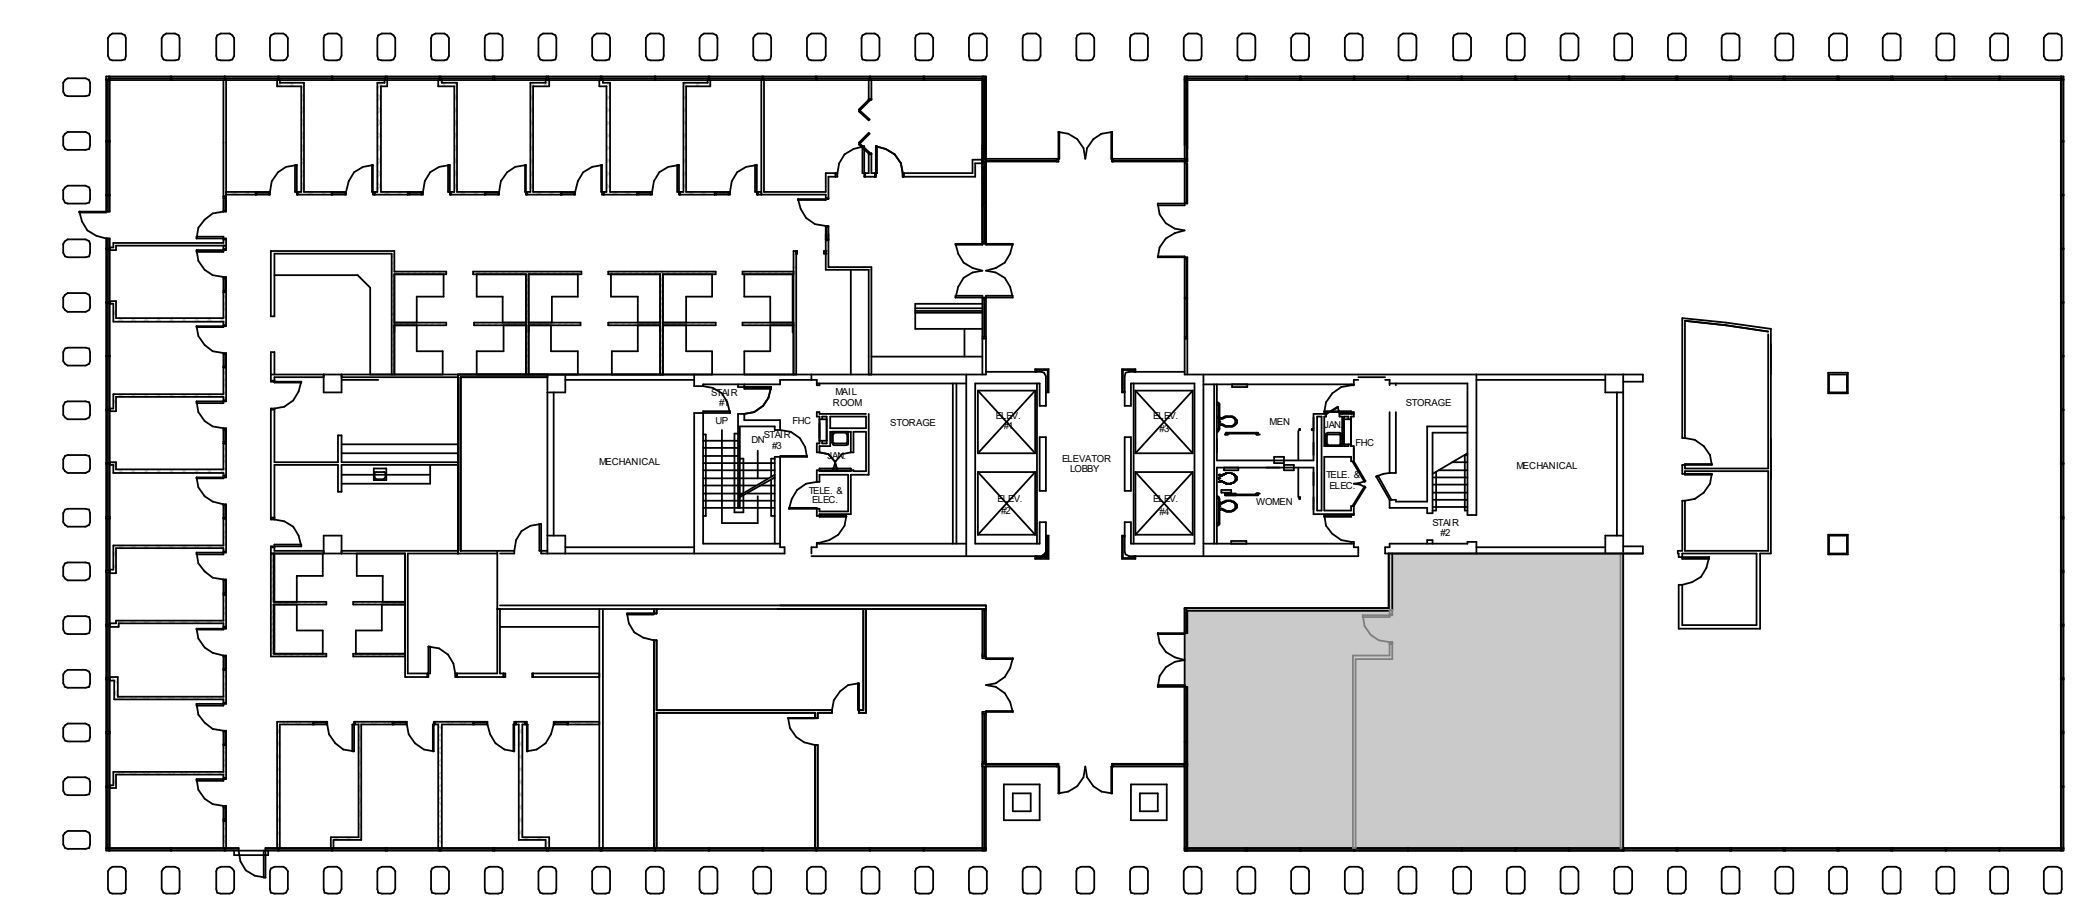

TWO

GREENWAY PLAZA

SUITE 110 1,735 RSF

NORTH

PARKWAY

832.308.6055 | pky.com