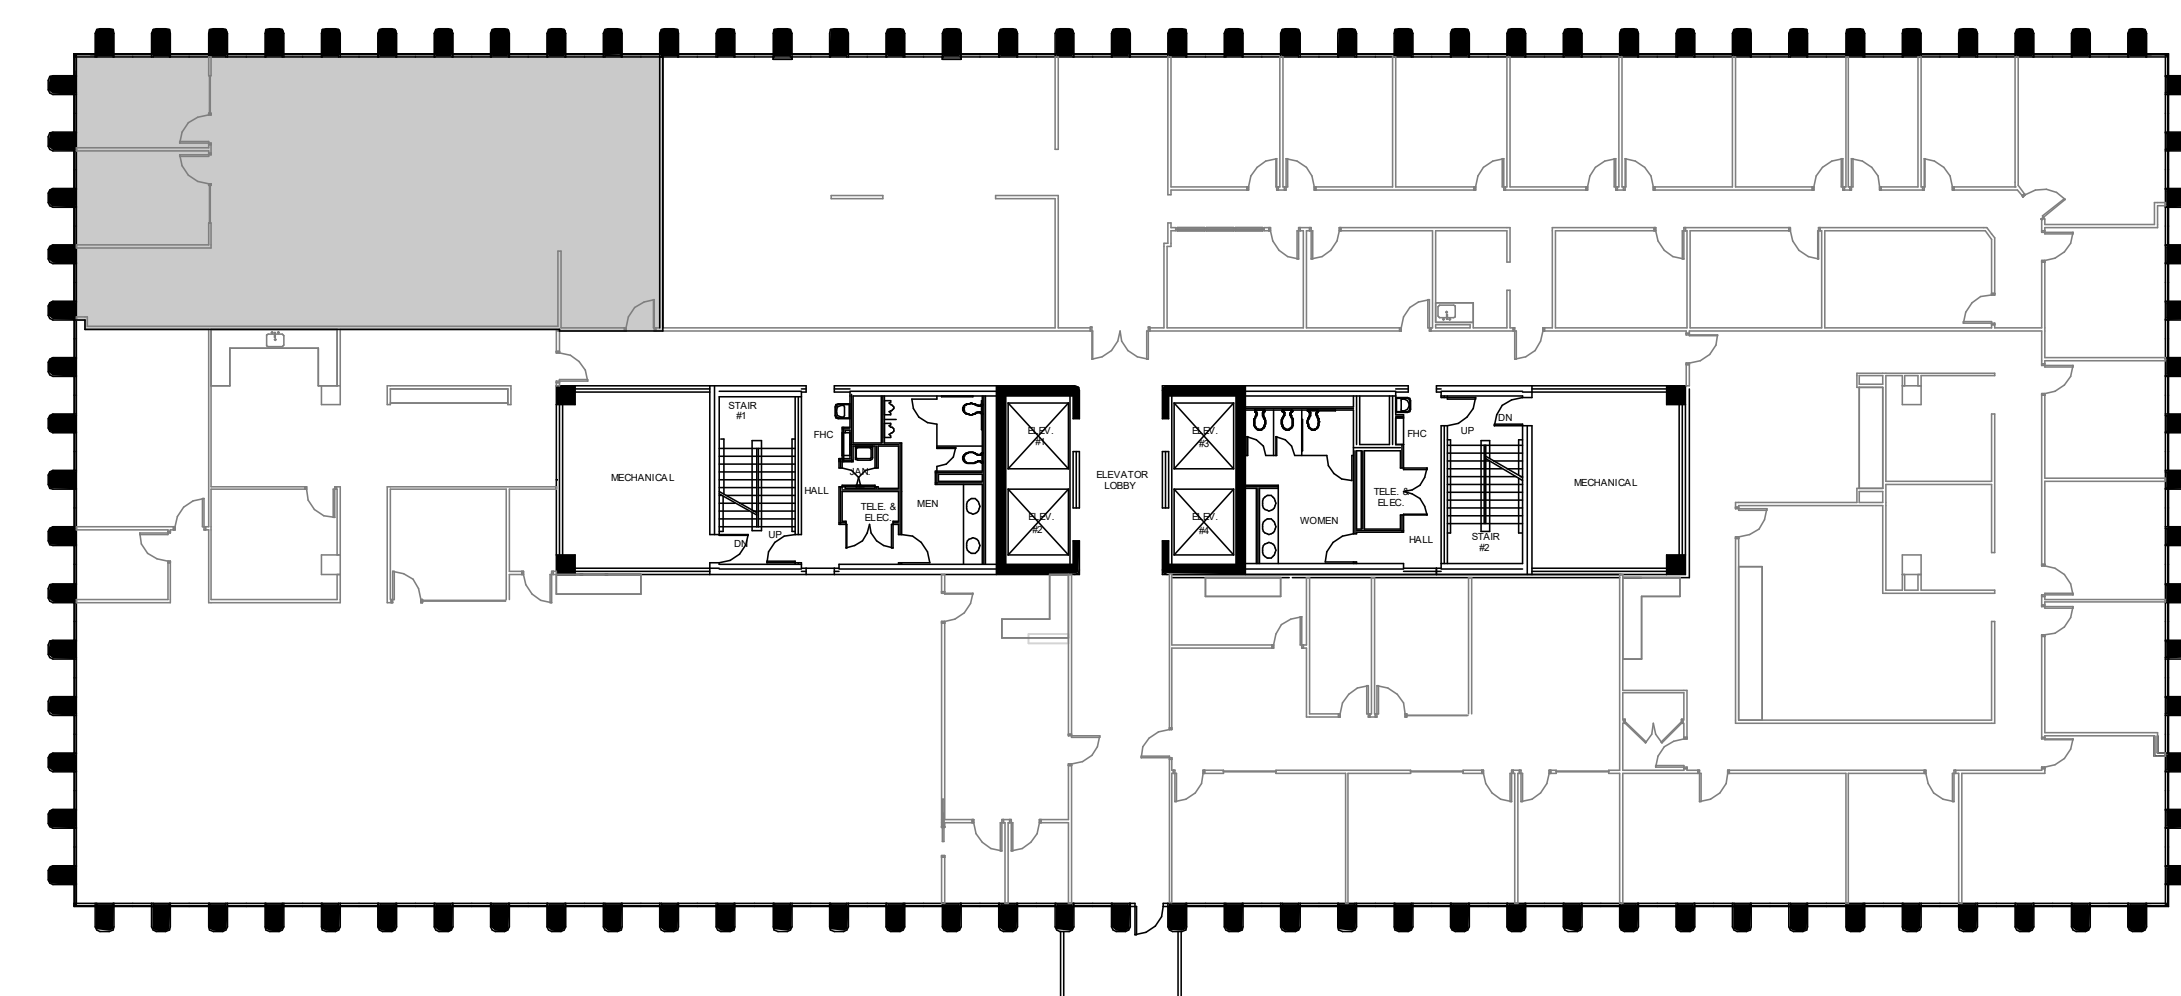

# TWO

GREENWAY PLAZA

SUITE 220 2,383 RSF

NORTH

**PARKWAY**

832.308.6055 | [pky.com](http://pky.com)