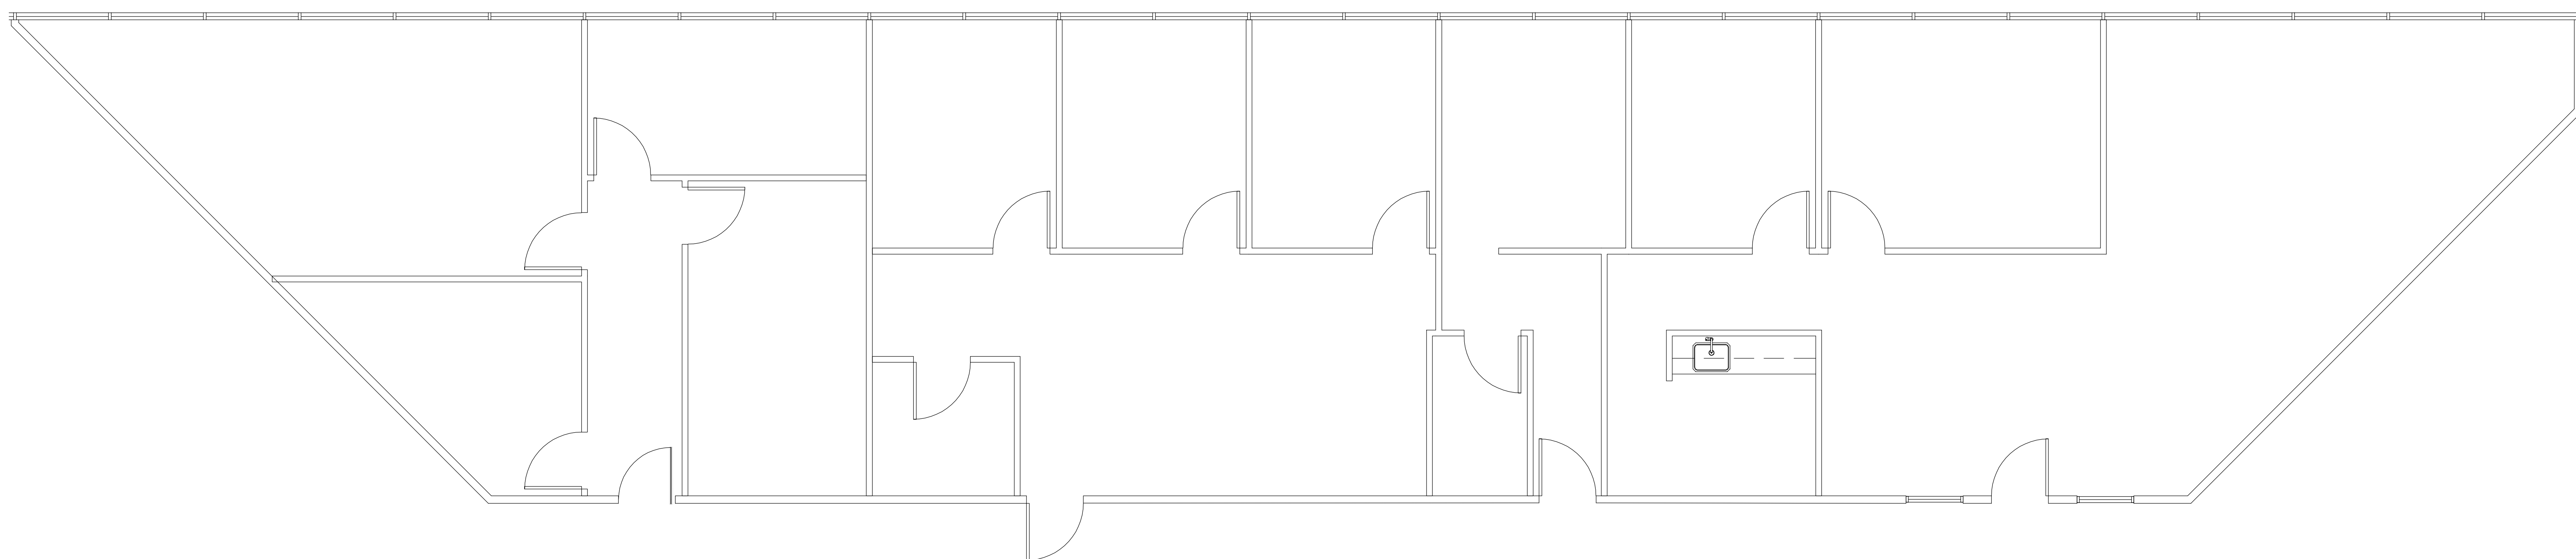

3800
BUFFALO SPEEDWAY

AT GREENWAY PLAZA

SUITE 160 3,259 RSF