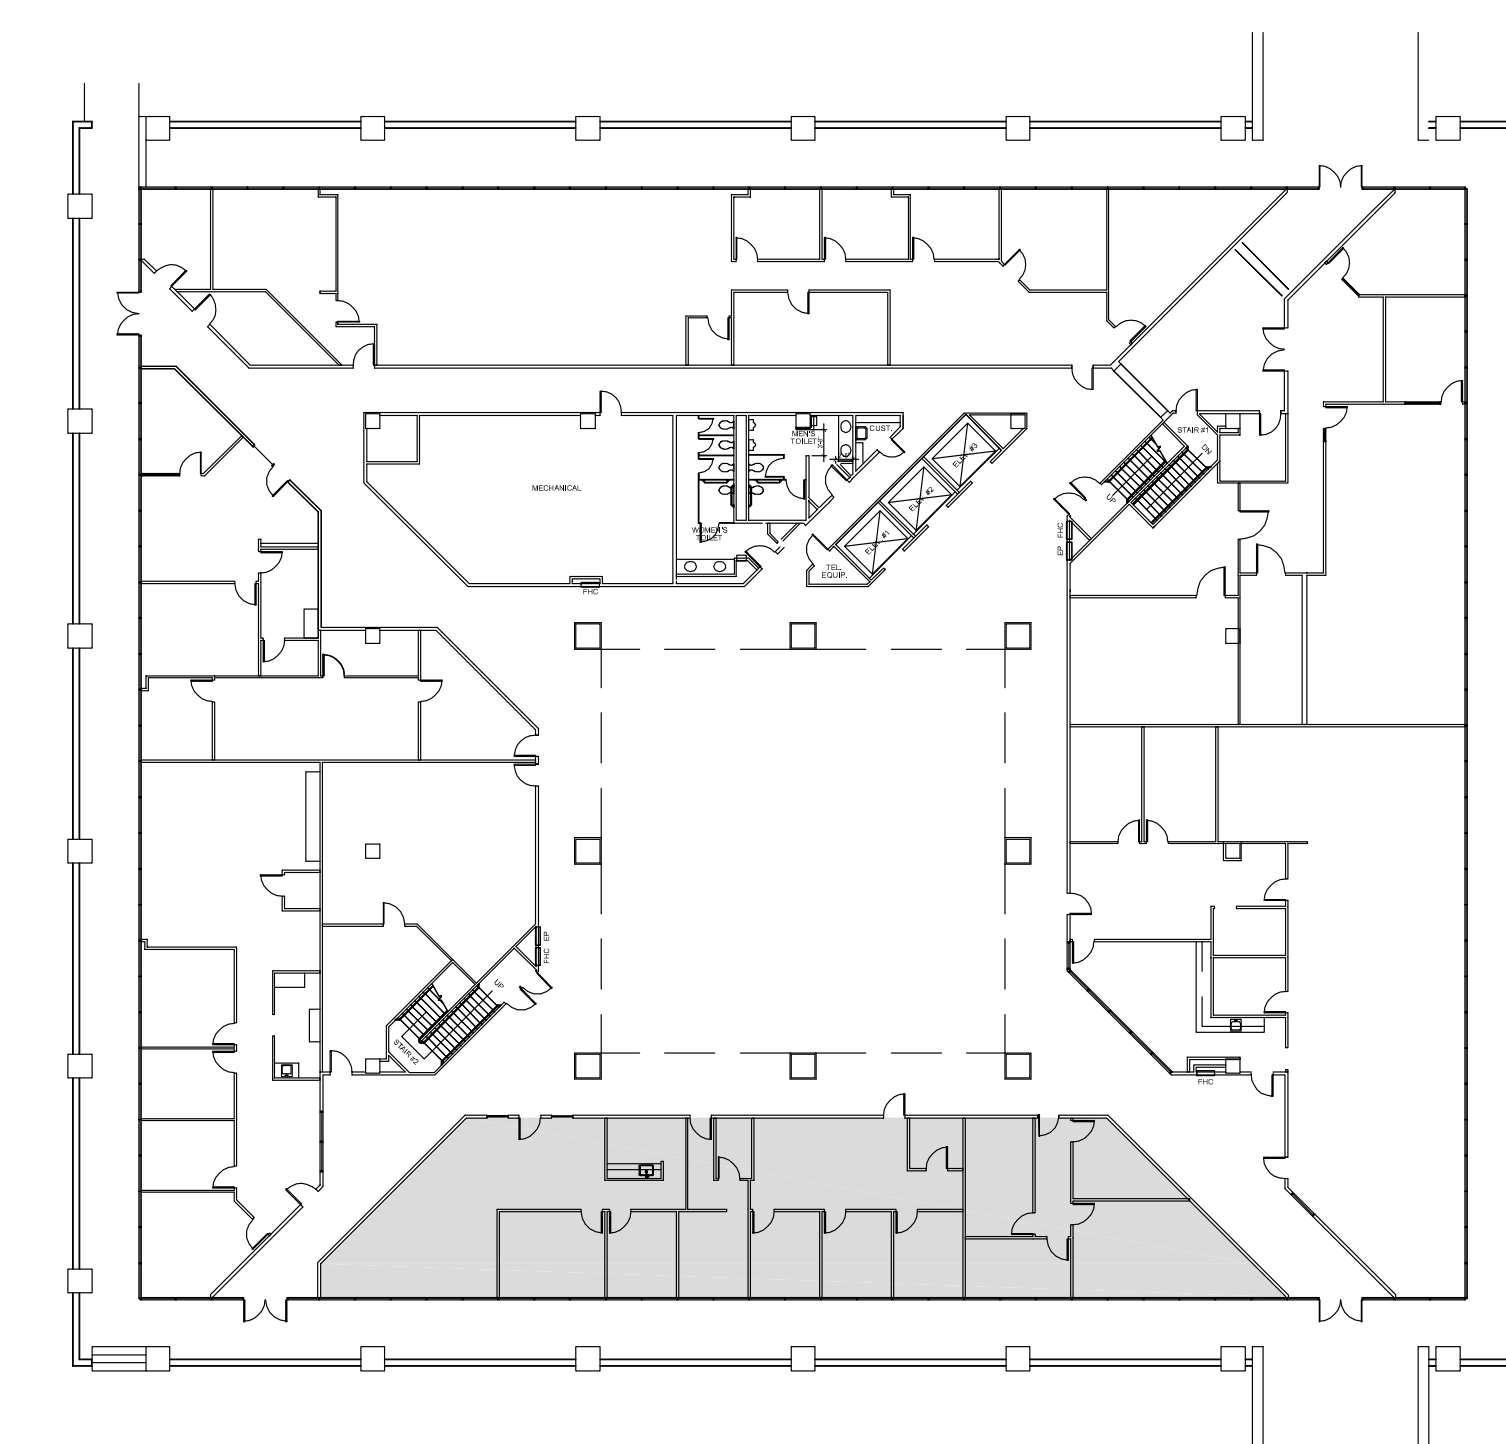

3800
BUFFALO SPEEDWAY

AT GREENWAY PLAZA

SUITE 160 3,259 RSF