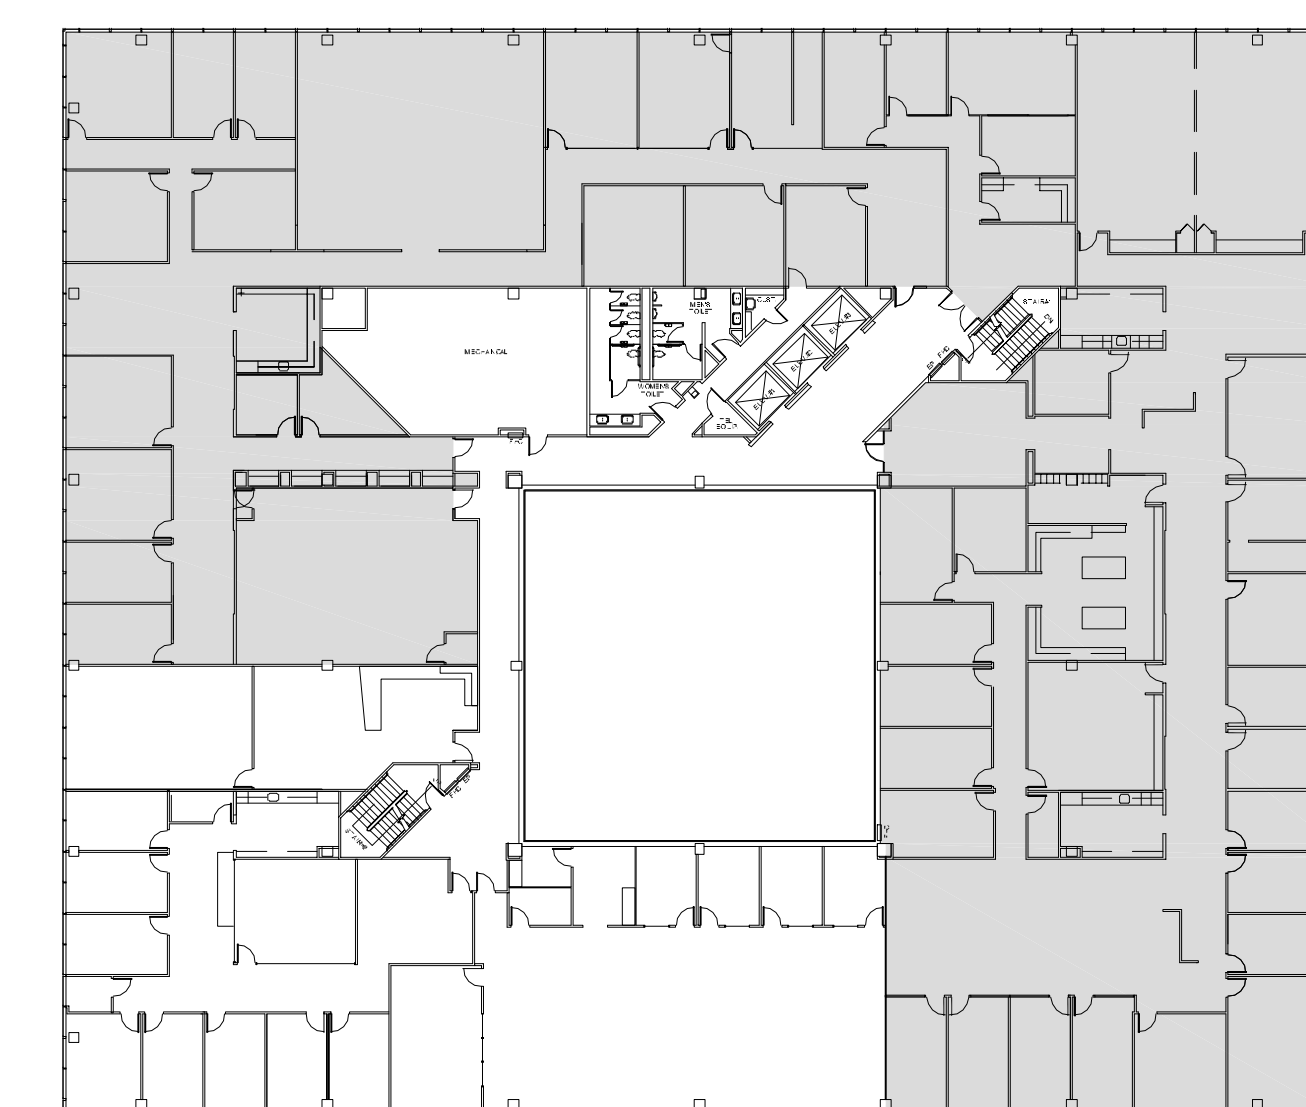

3800 BUFFALO SPEEDWAY

AT GREENWAY PLAZA

SUITE 300 25,432 RSF