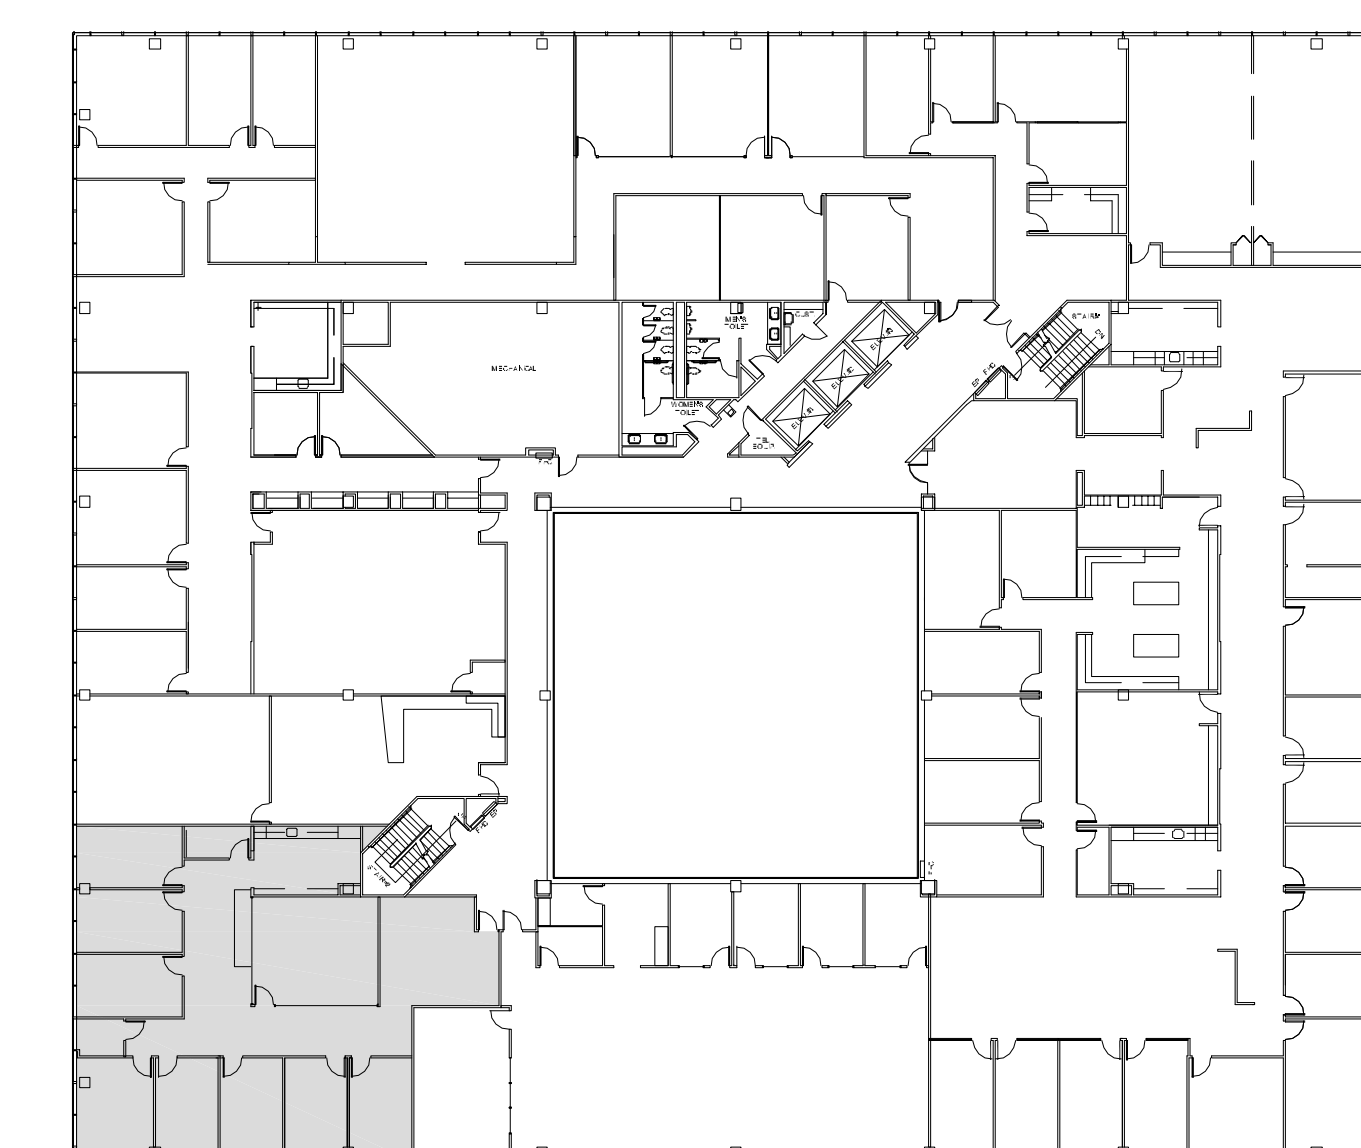

3800
BUFFALO SPEEDWAY

AT GREENWAY PLAZA

SUITE 350 3,457 RSF