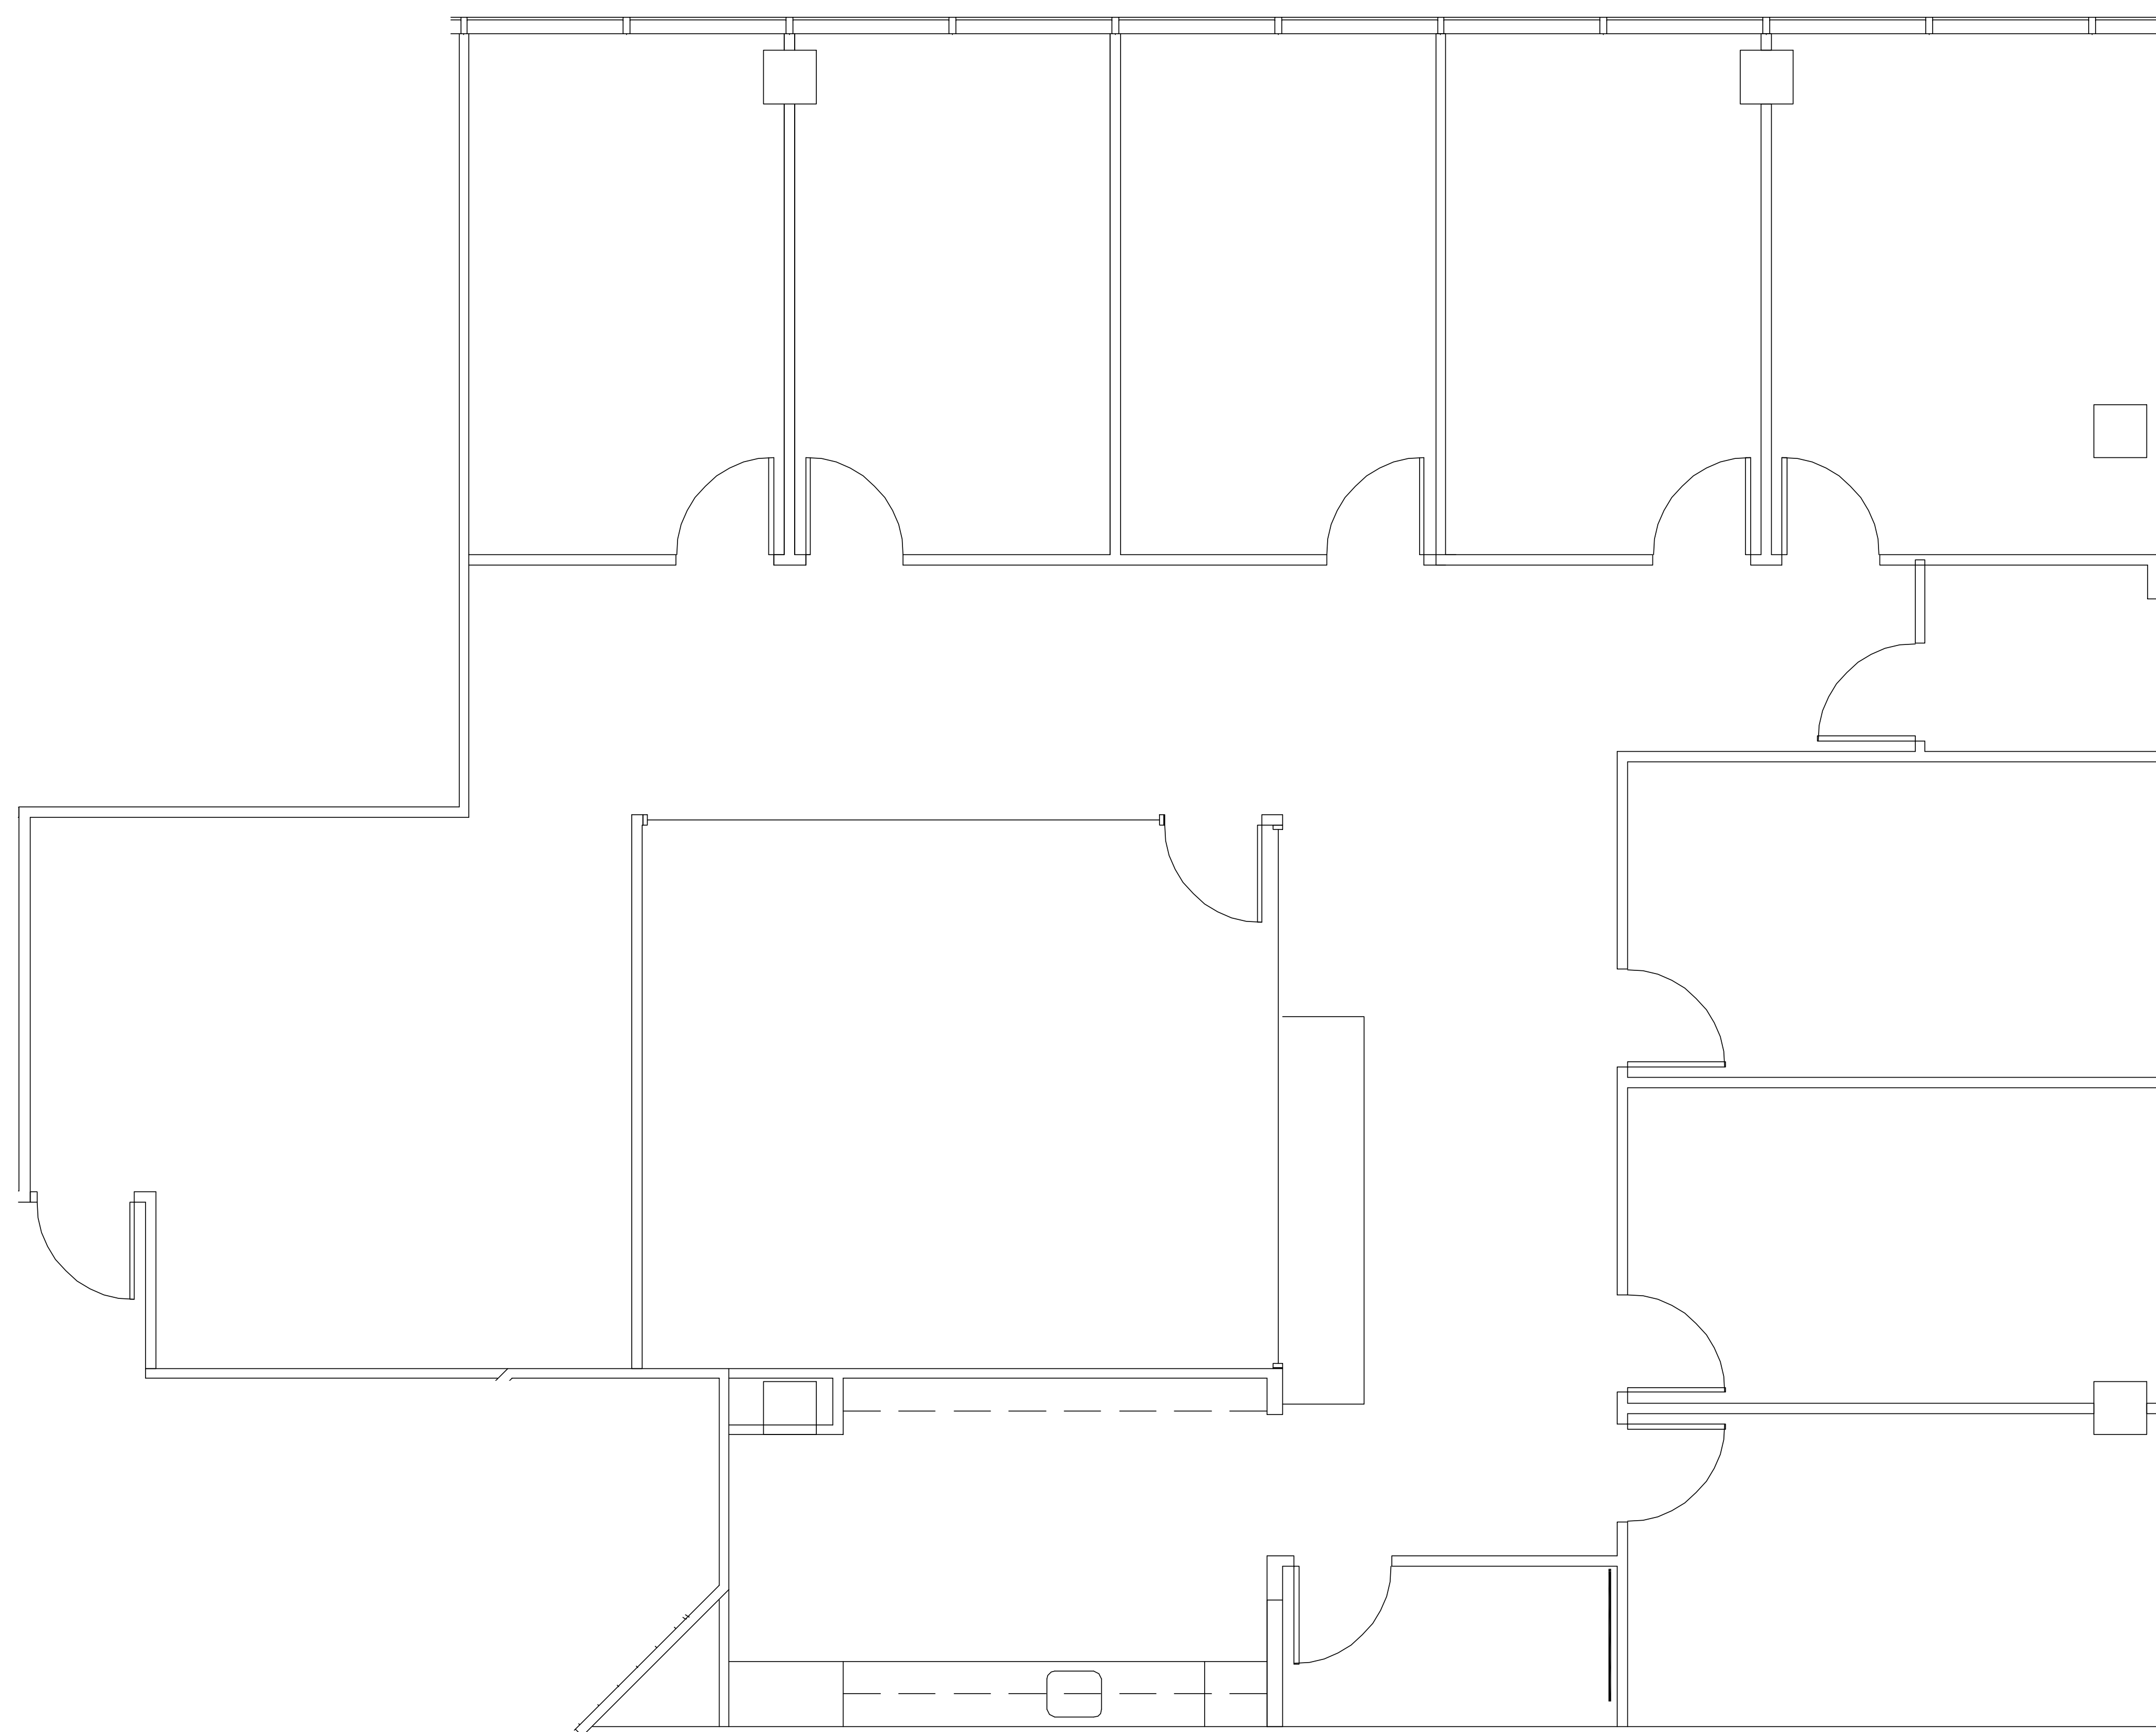

3800
BUFFALO SPEEDWAY

AT GREENWAY PLAZA

SUITE 350 3,457 RSF