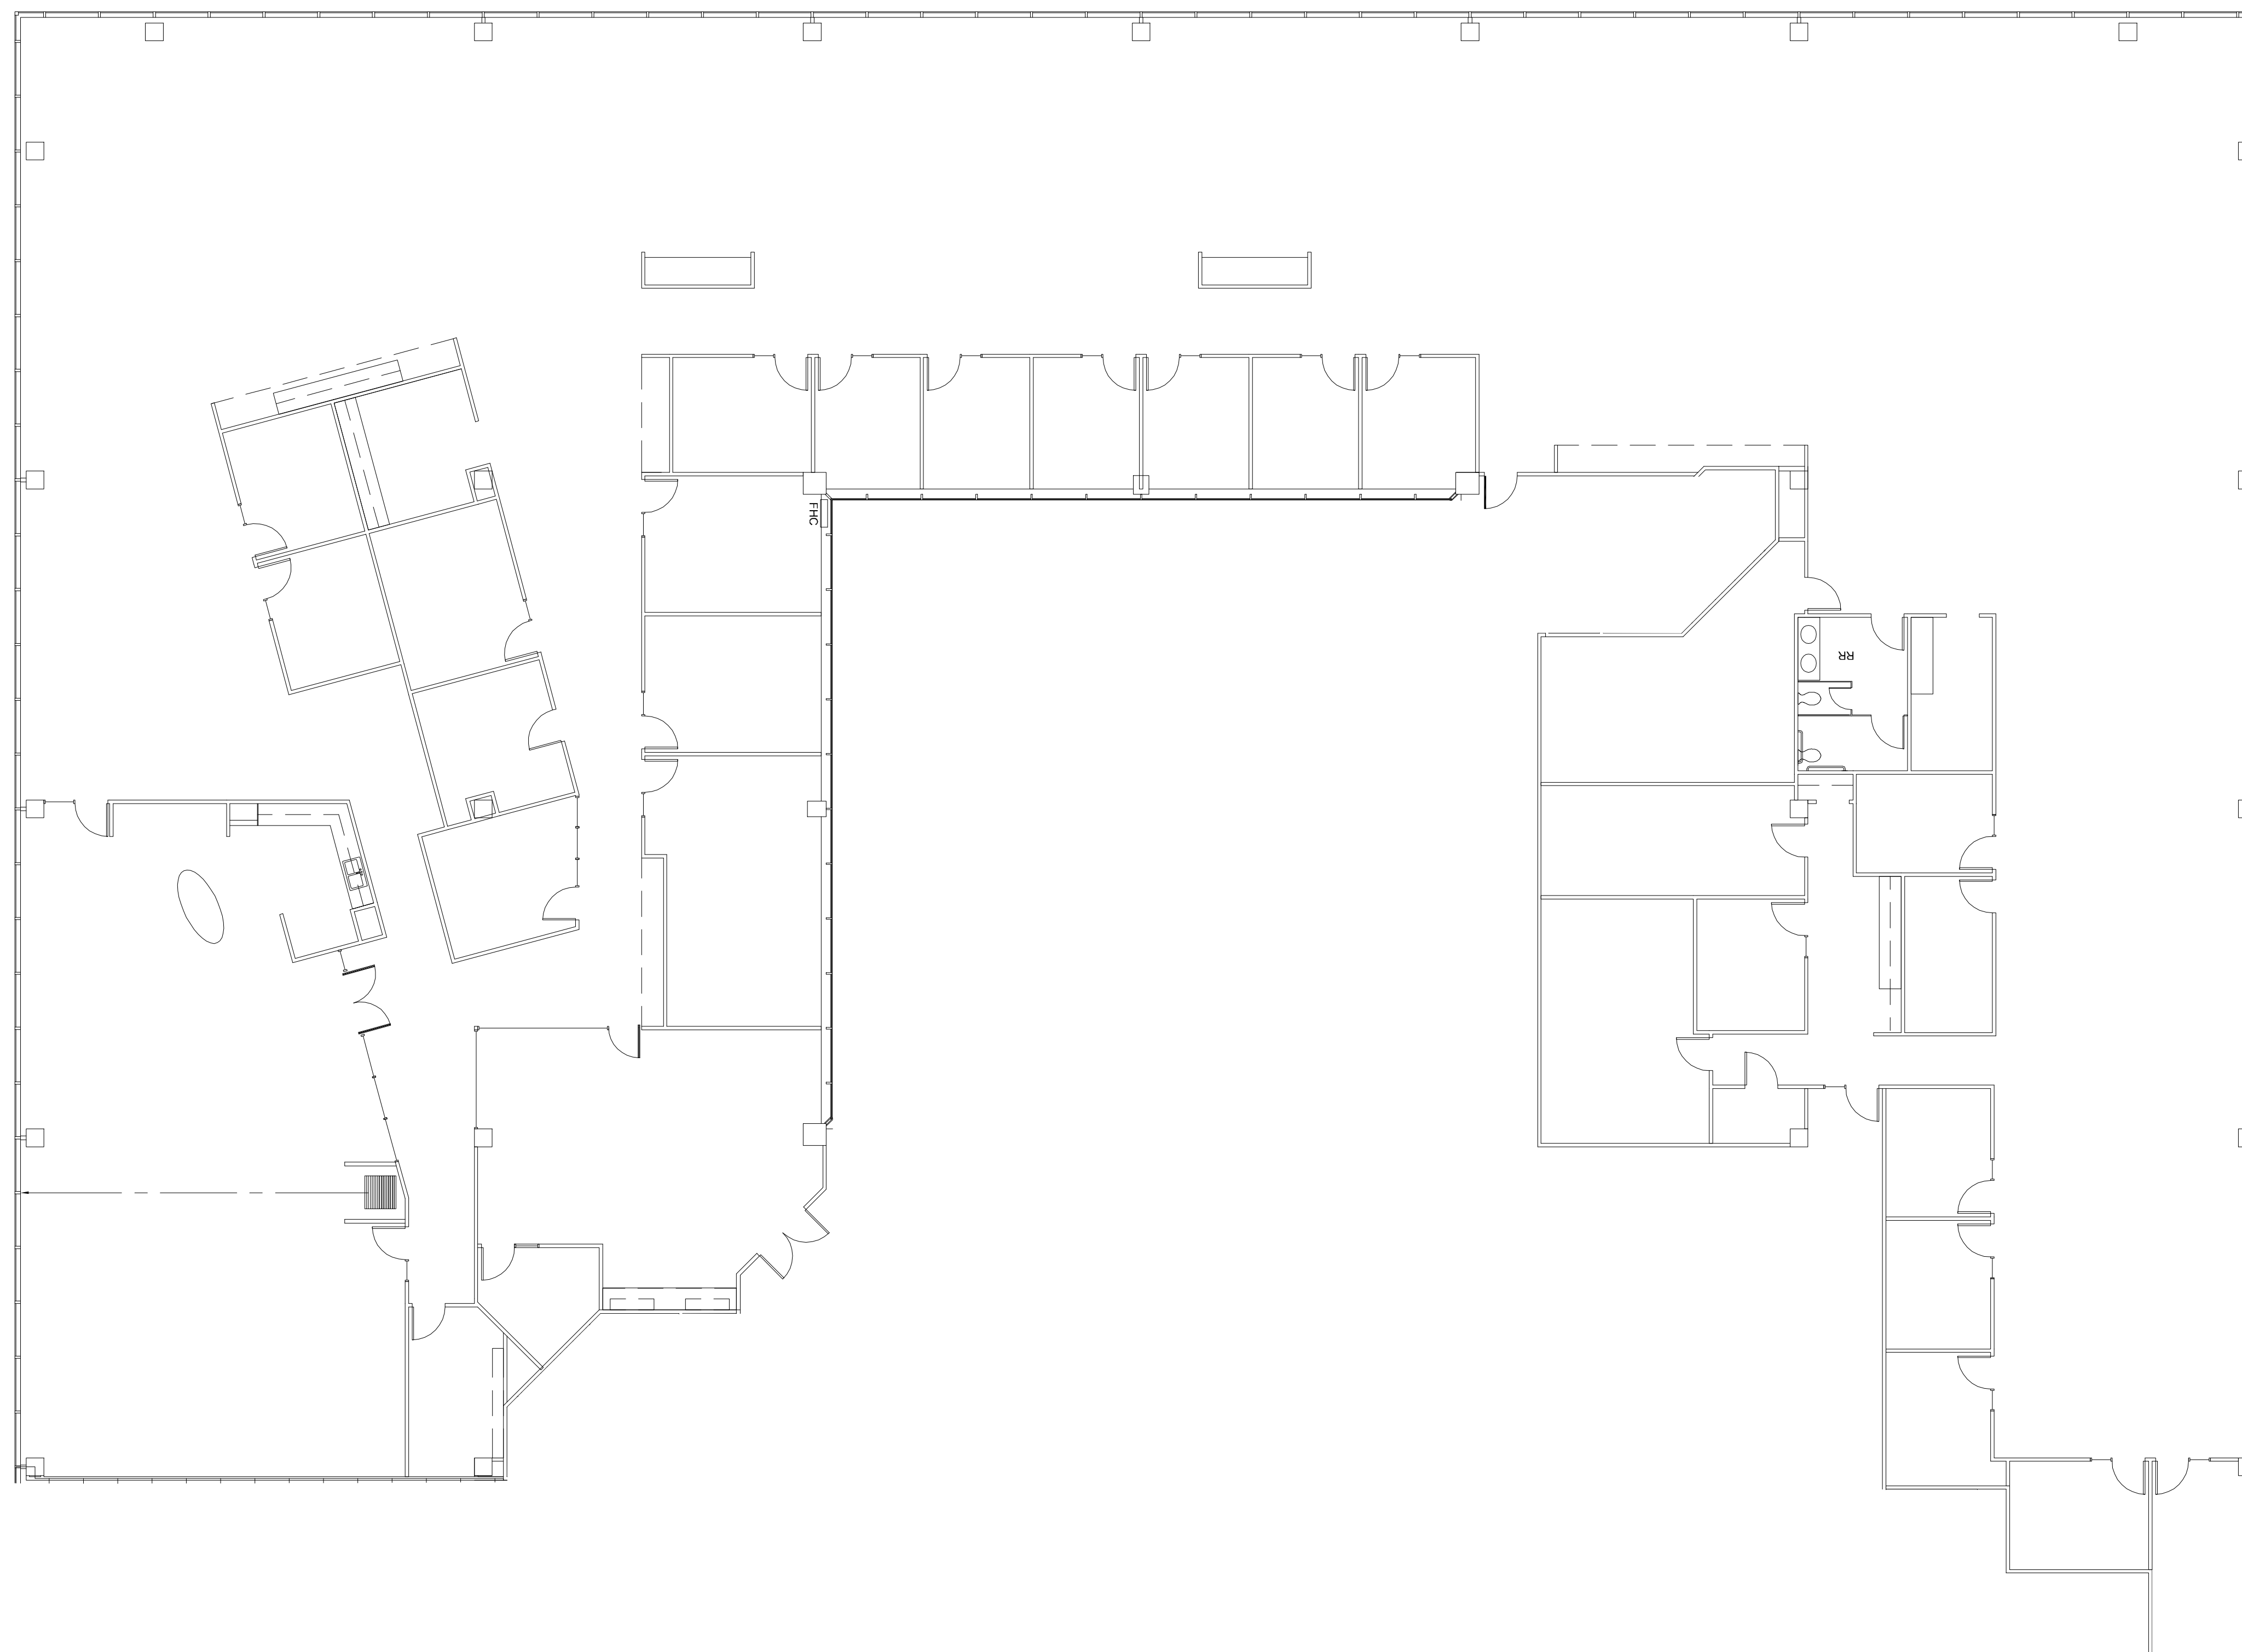

3800 BUFFALO SPEEDWAY

AT GREENWAY PLAZA

SUITE 400 23,987 RSF

PARKWAY

832.308.6055 | pky.com