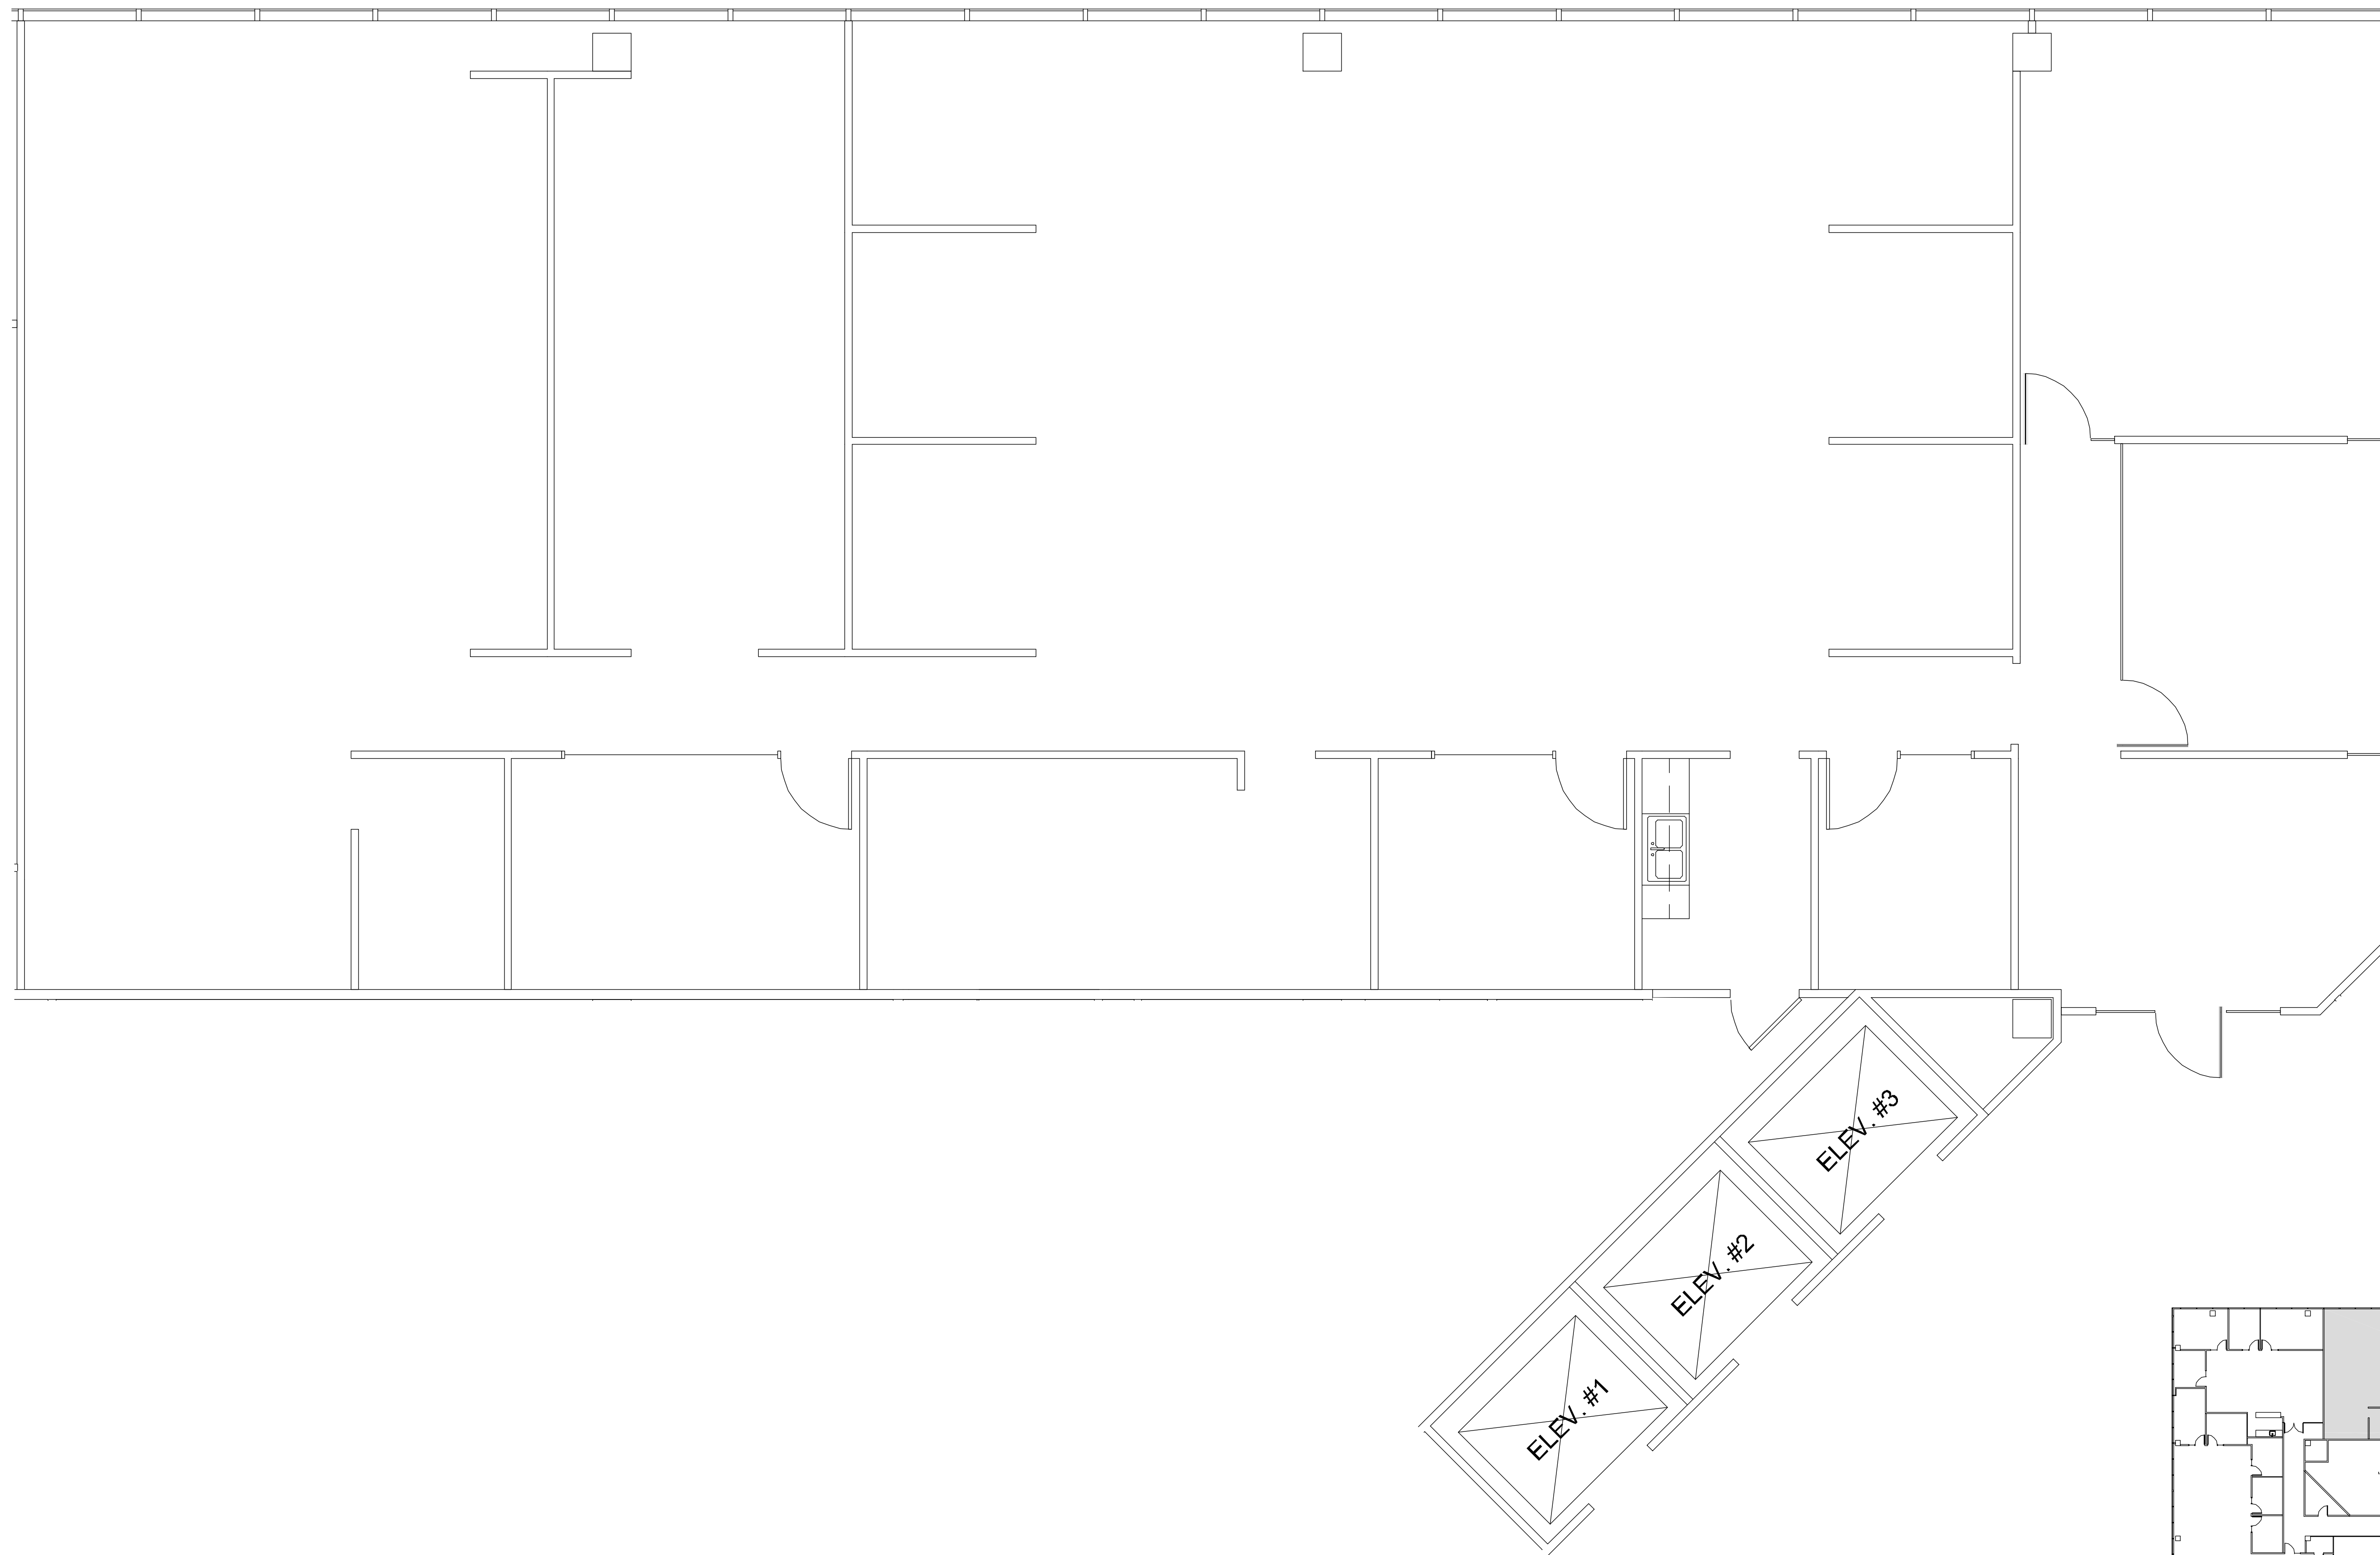

3800  
BUFFALO SPEEDWAY

AT GREENWAY PLAZA

SUITE 410 4,892 RSF