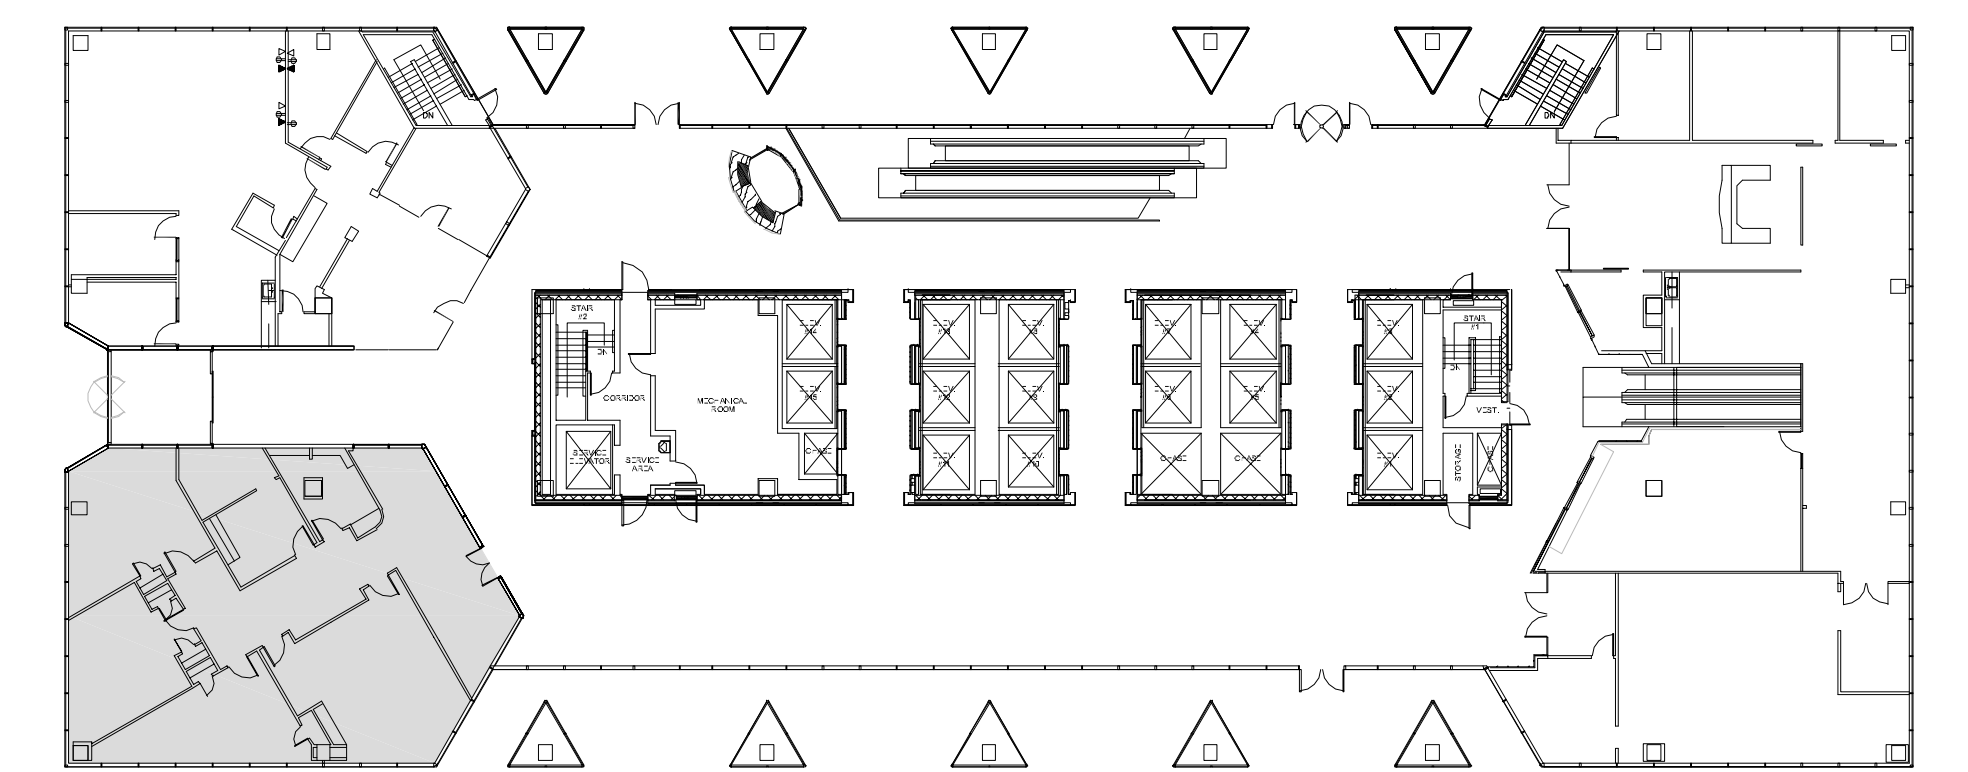

ELEVEN

GREENWAY PLAZA

NORTH

SUITE 120 2,794 RSF

PARKWAY

832.308.6055 | pky.com