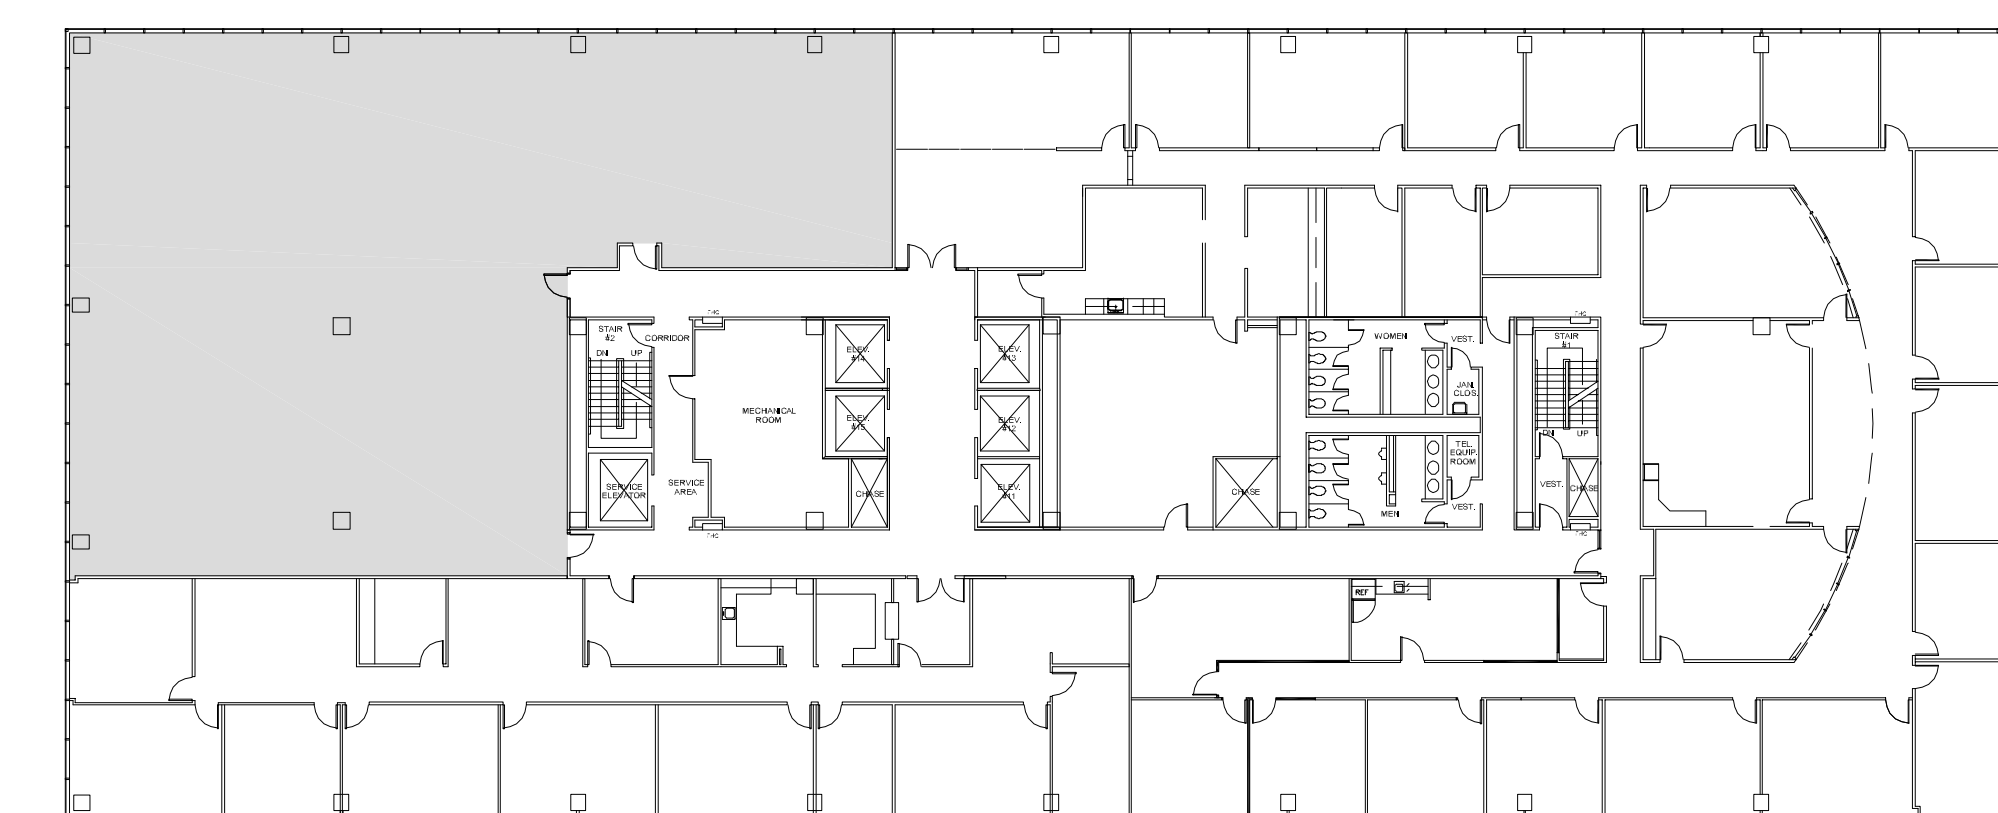

ELEVEN

GREENWAY PLAZA

SUITE 2810 6,895 RSF

PARKWAY

832.308.6055 | pky.com

NORTH