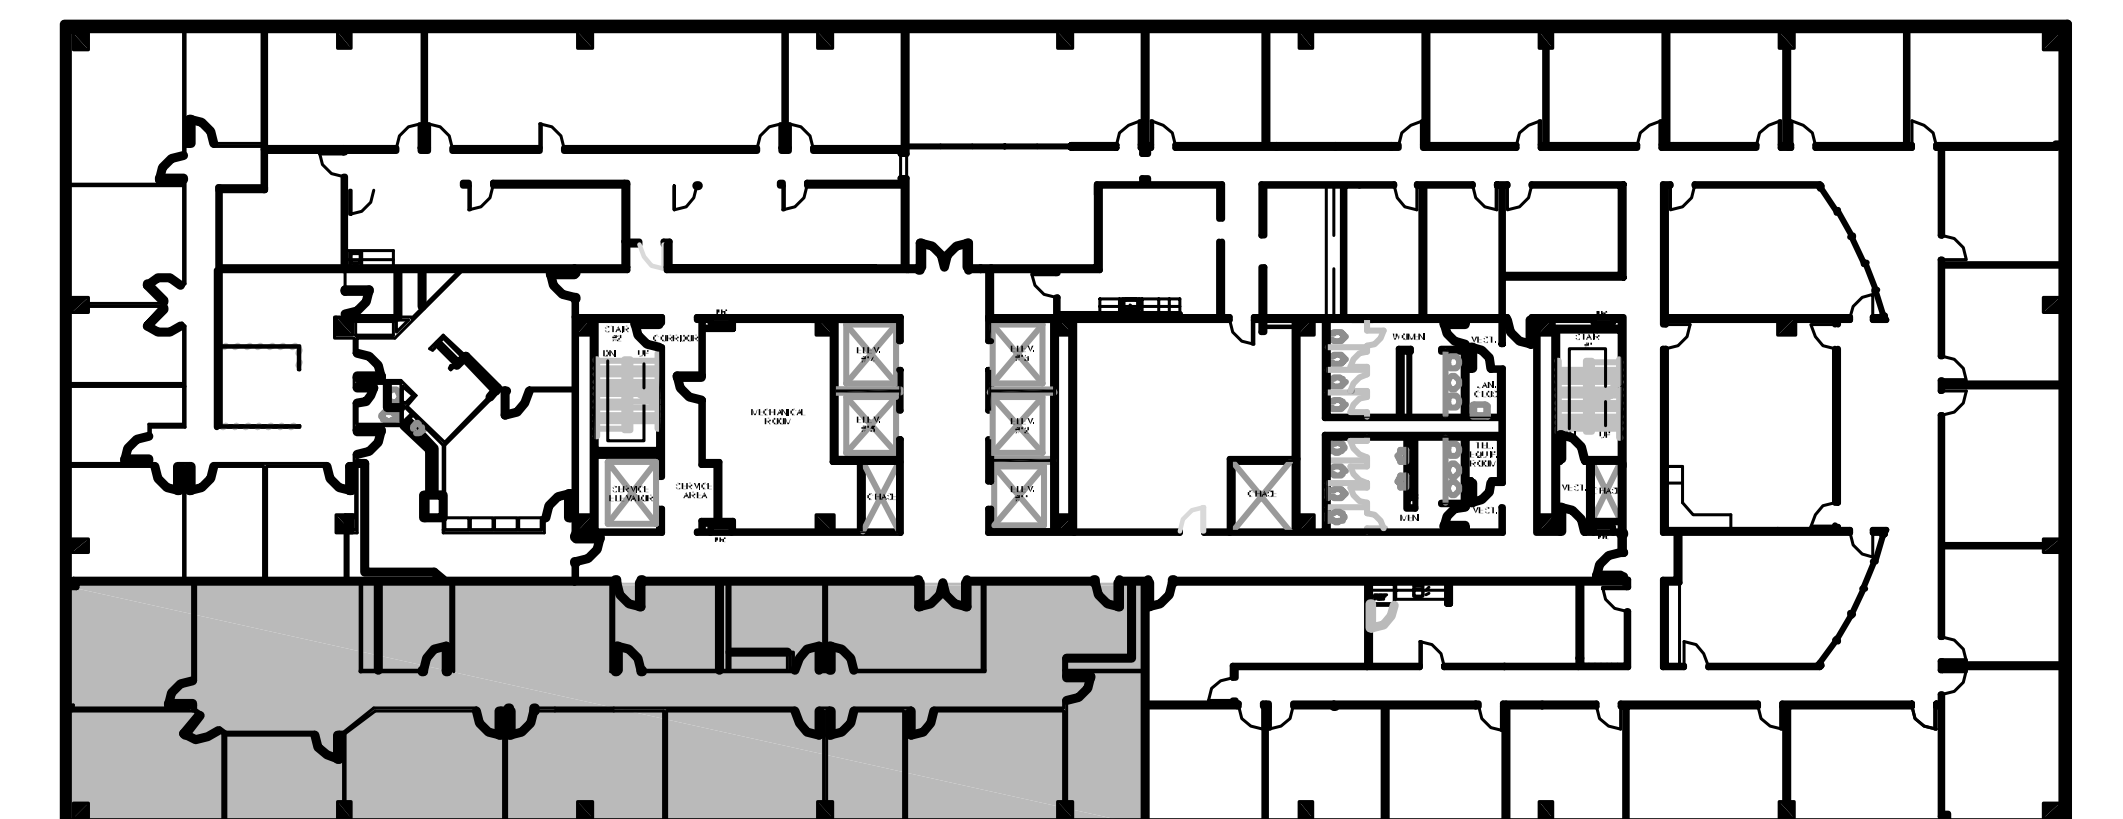

ELEVEN

GREENWAY PLAZA

Conference	1
Office	8
Workstation	4

NORTH

SUITE 2820 4,870 SF