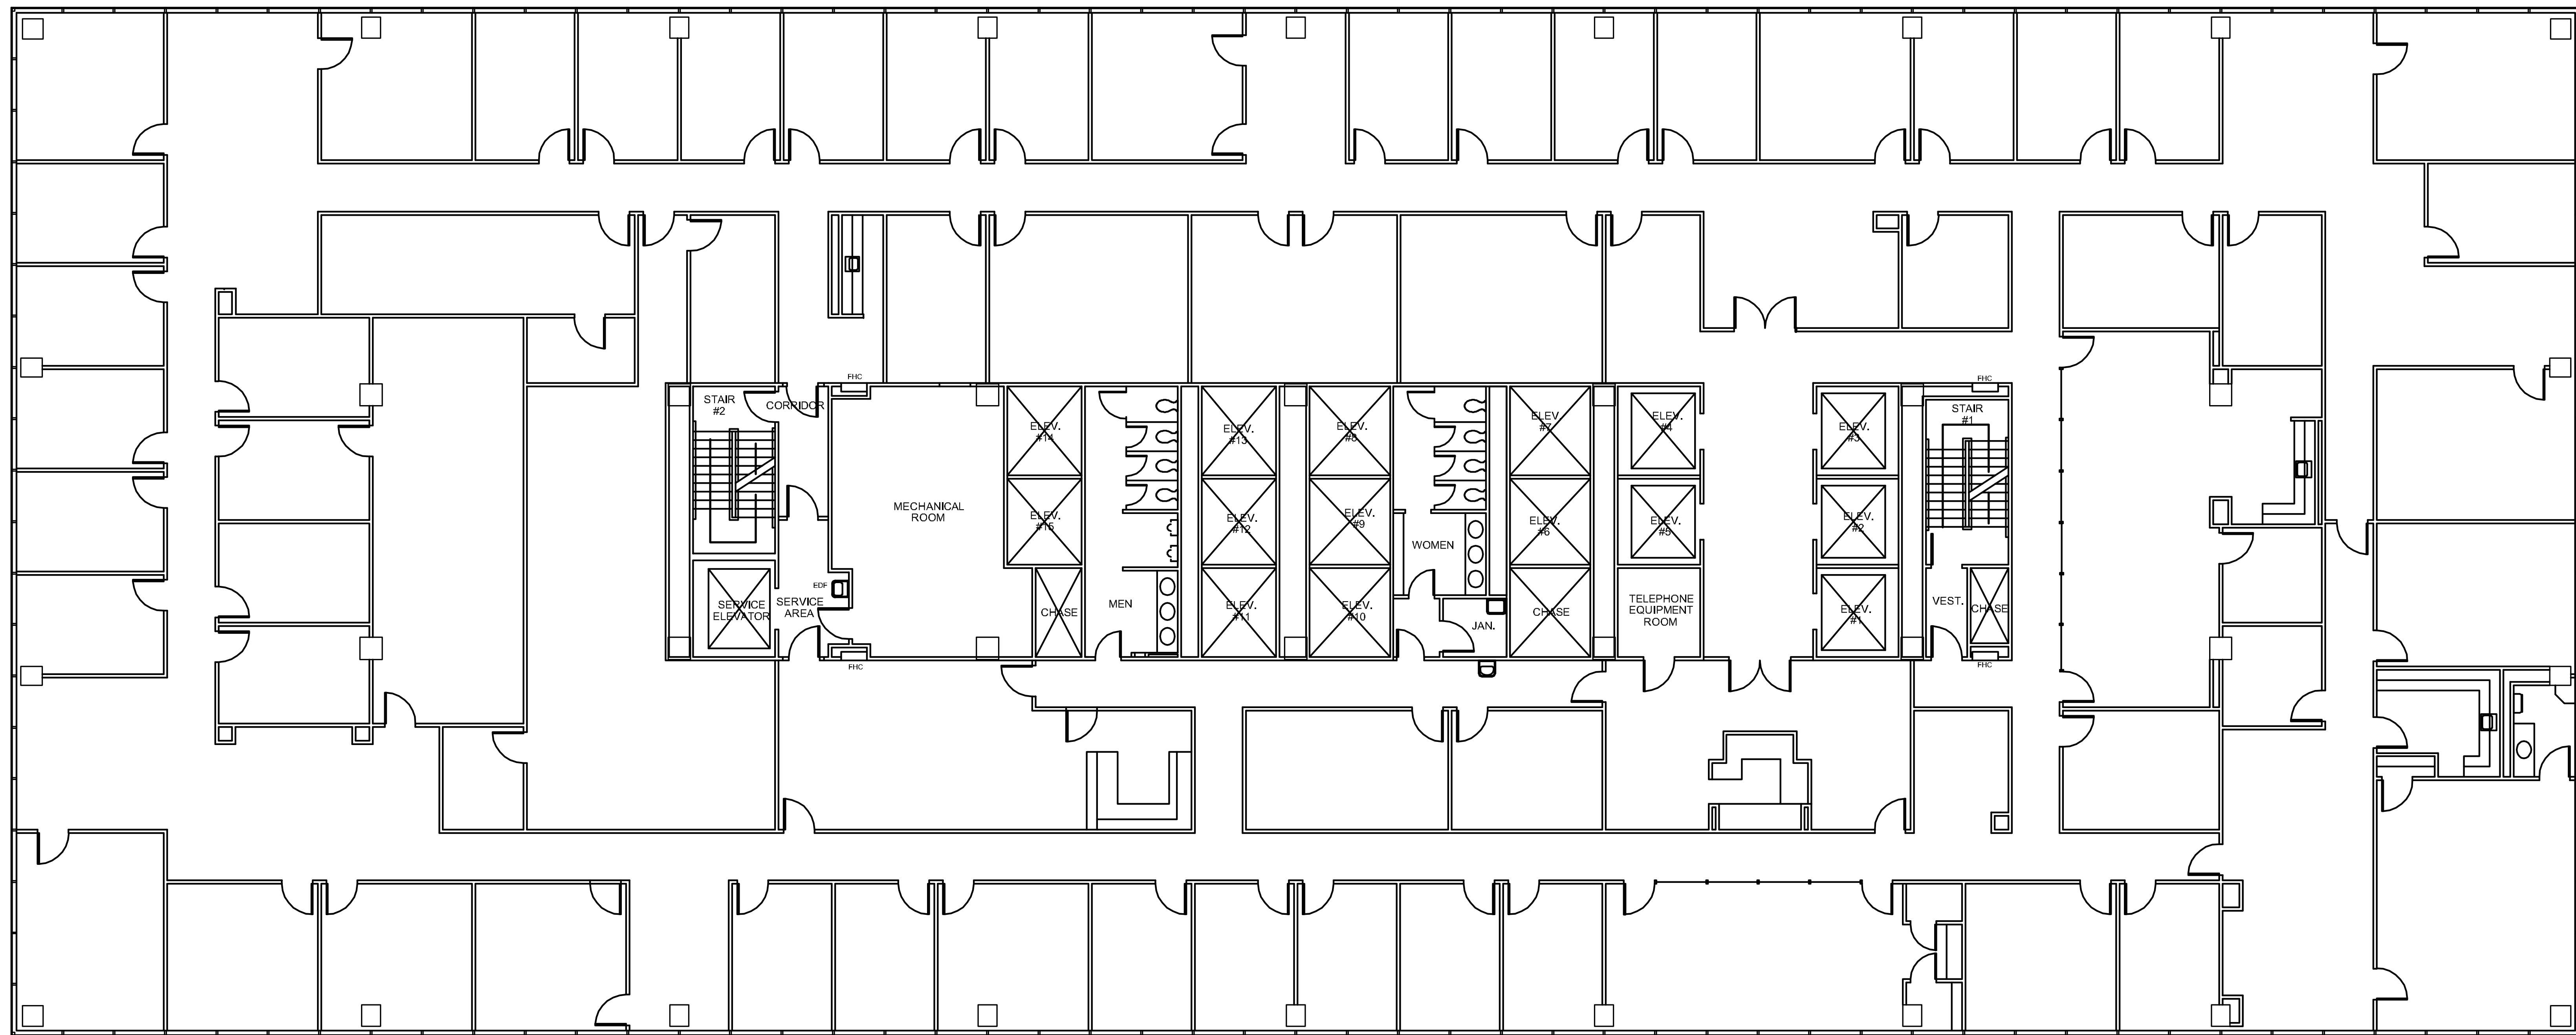

# ELEVEN

GREENWAY PLAZA

SUITE 800 24,402 RSF