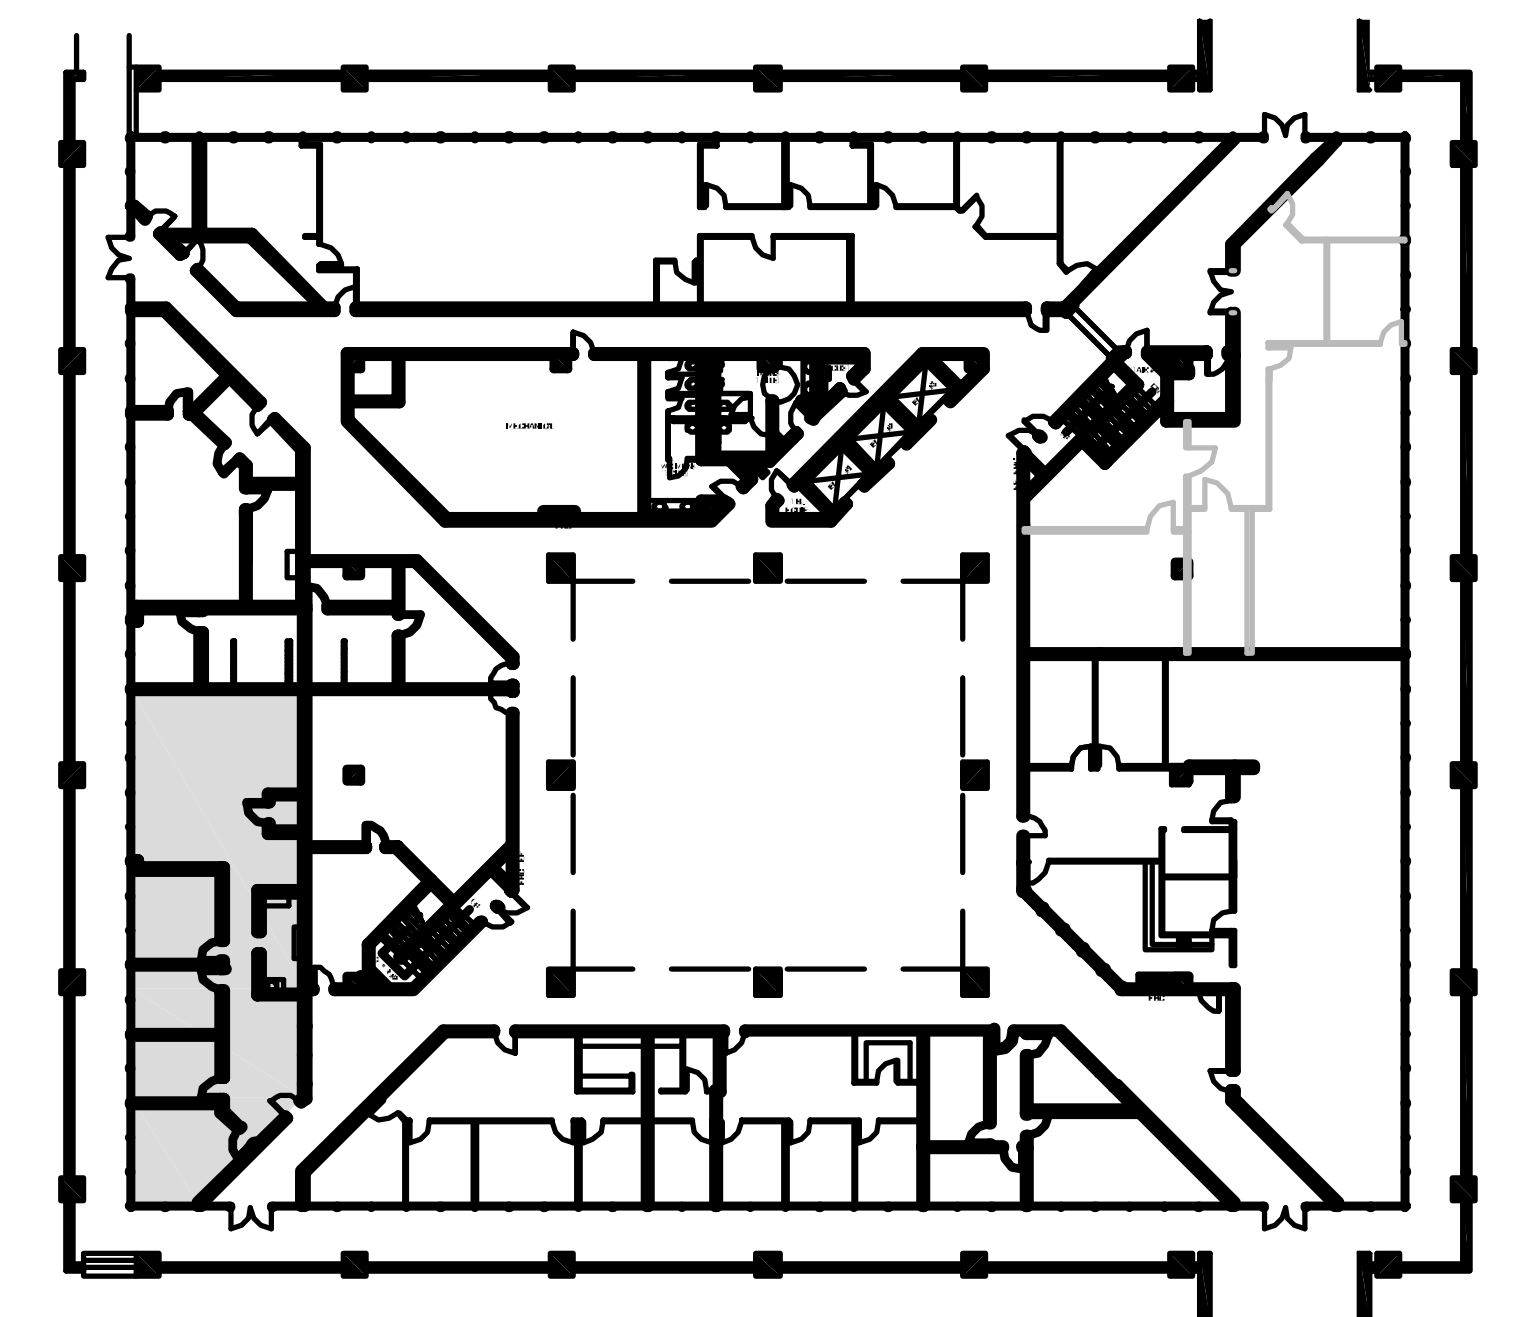

3800  
BUFFALO SPEEDWAY  
AT GREENWAY PLAZA

SUITE 180 2,090 RSF