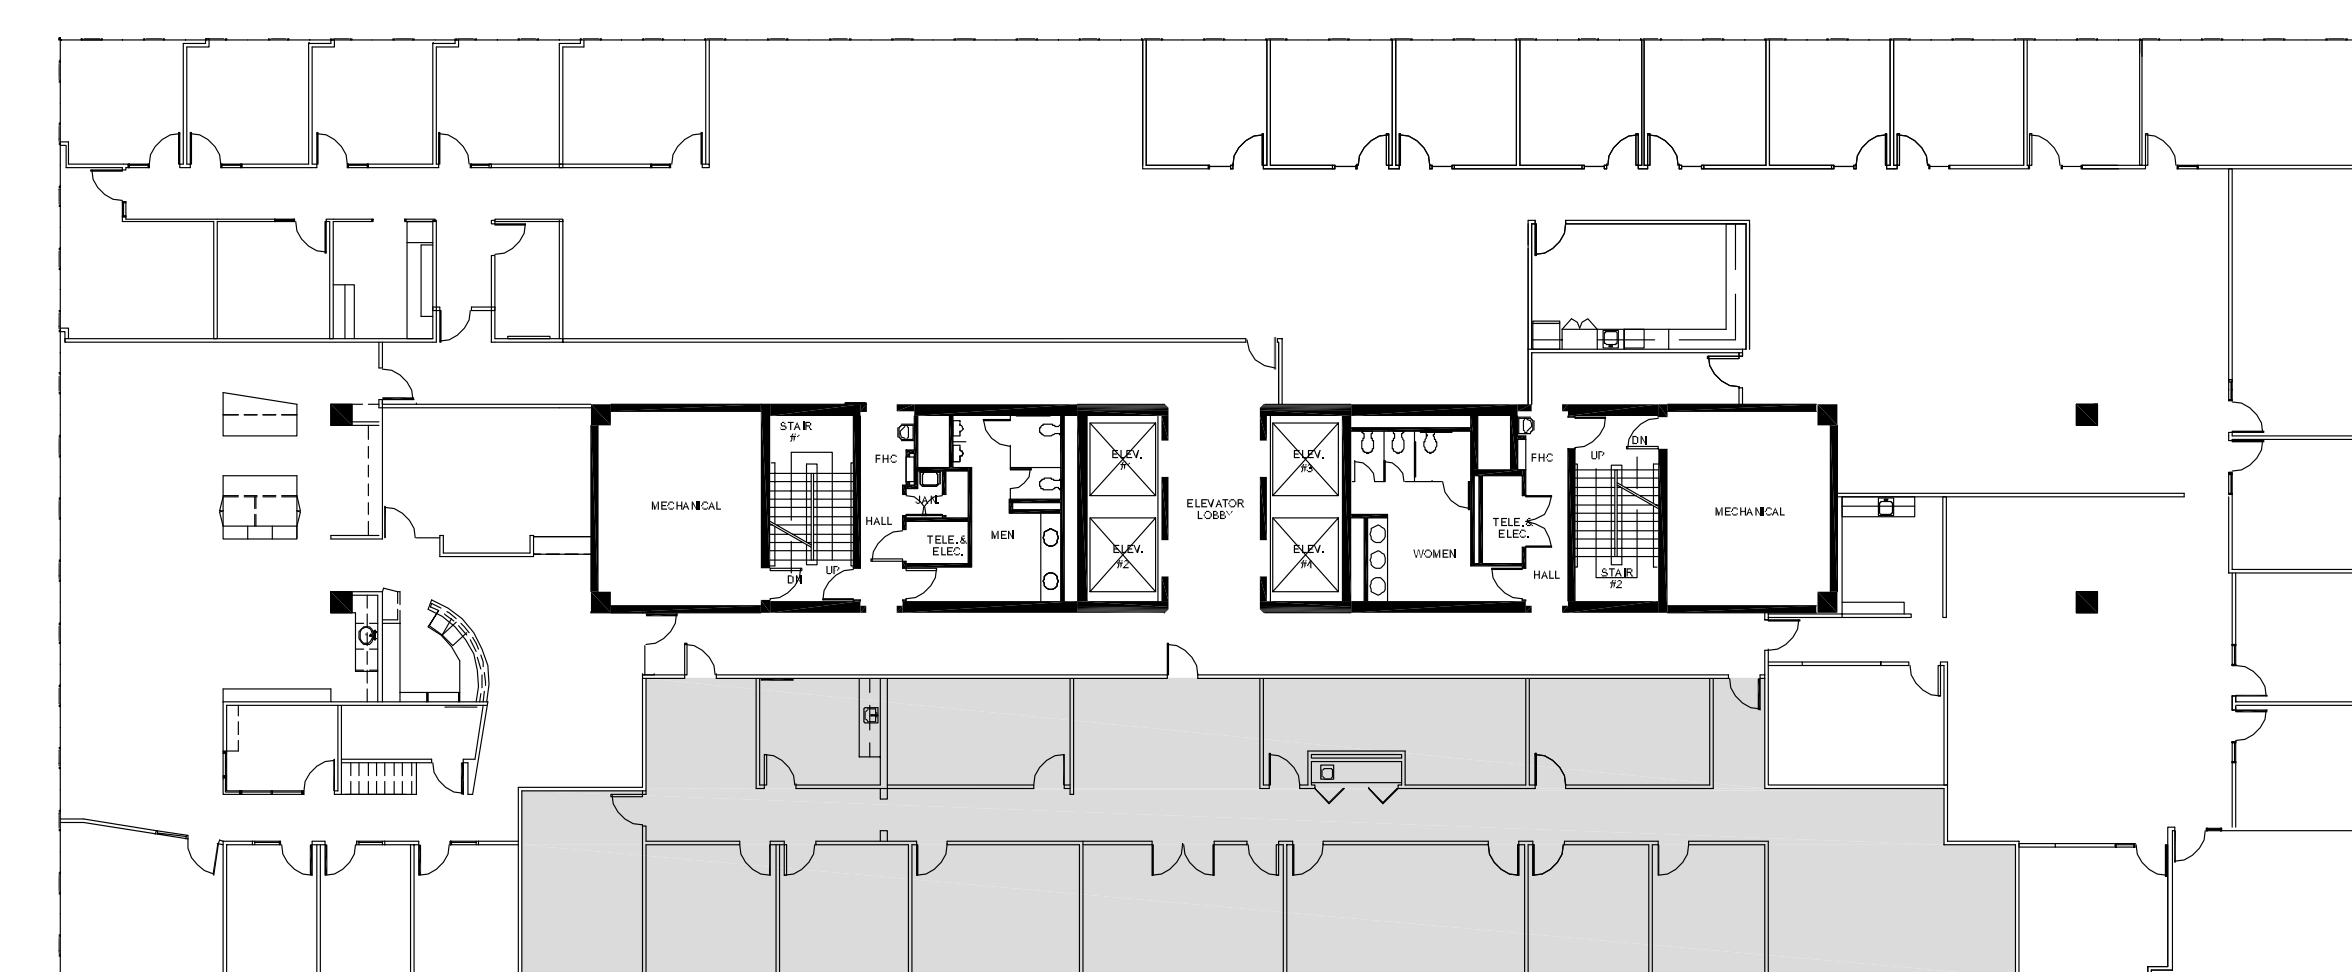

ONE

GREENWAY PLAZA

SUITE 440 4,353 RSF

Operated by  PARKWAY 832.308.6055 | pky.com