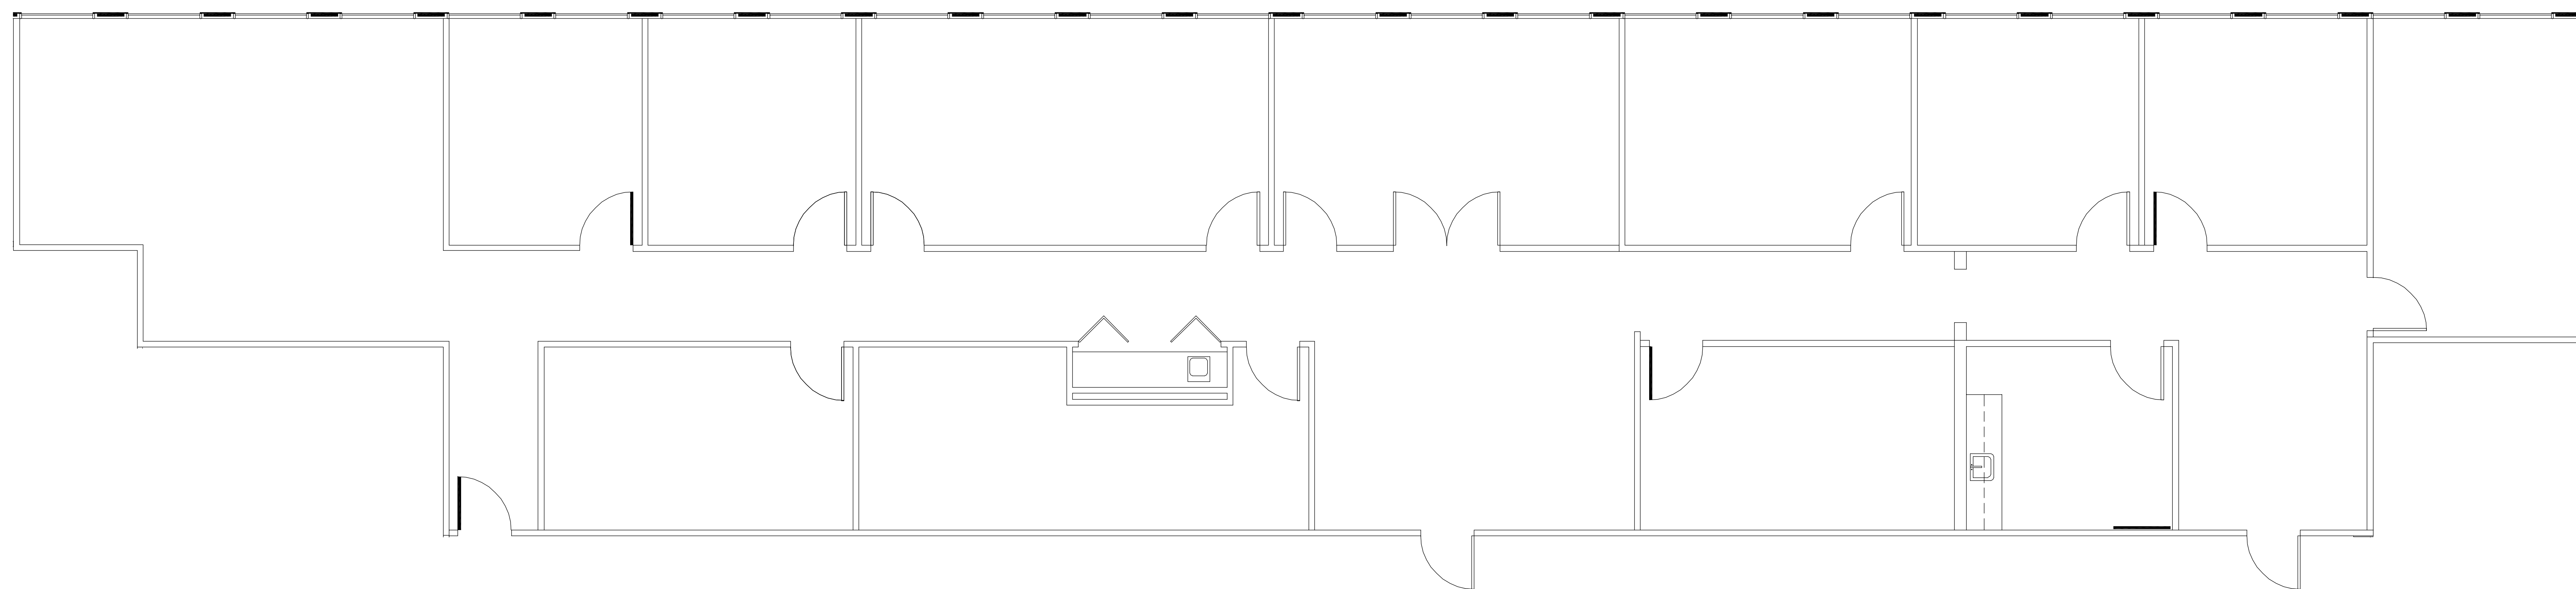

ONE

GREENWAY PLAZA

SUITE 440 4,353 RSF

Operated by  PARKWAY 832.308.6055 | pky.com