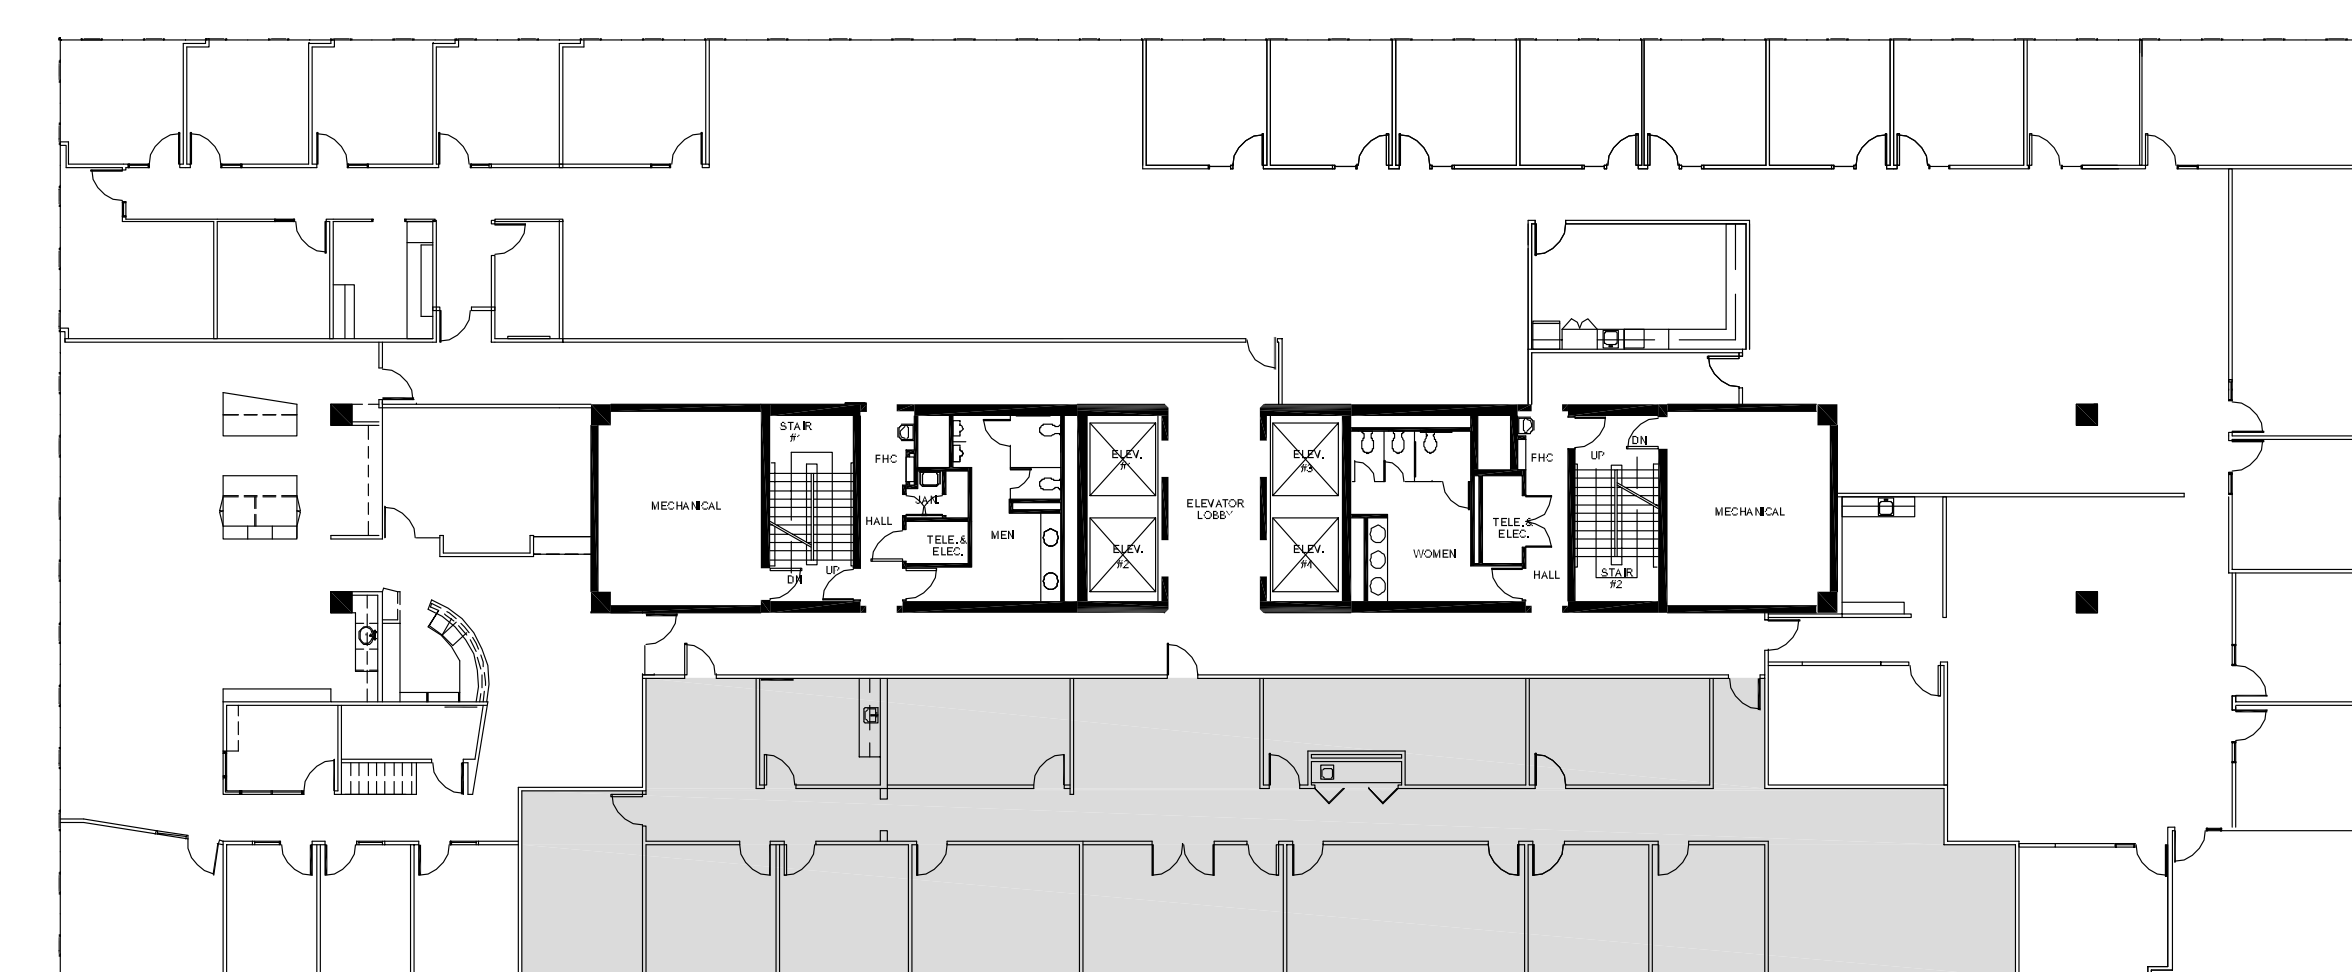

ONE

GREENWAY PLAZA

SUITE 440 4,353 RSF

Operated by  PARKWAY 832.308.6055 | pky.com