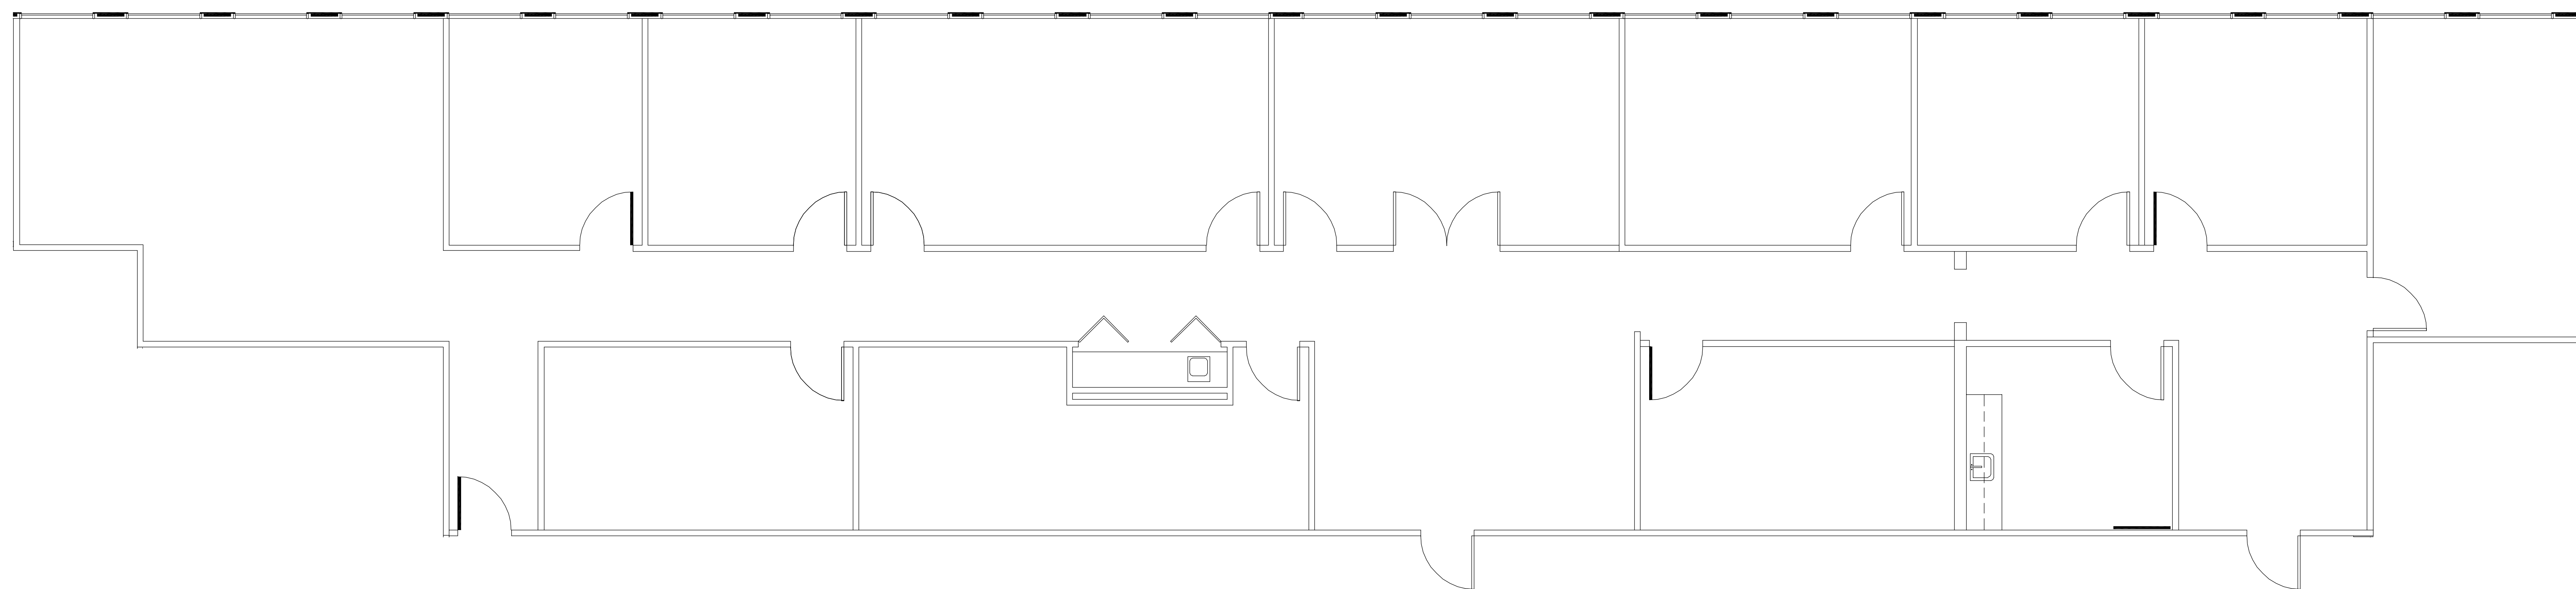

ONE

GREENWAY PLAZA

SUITE 440 4,353 RSF

Operated by  PARKWAY 832.308.6055 | pky.com