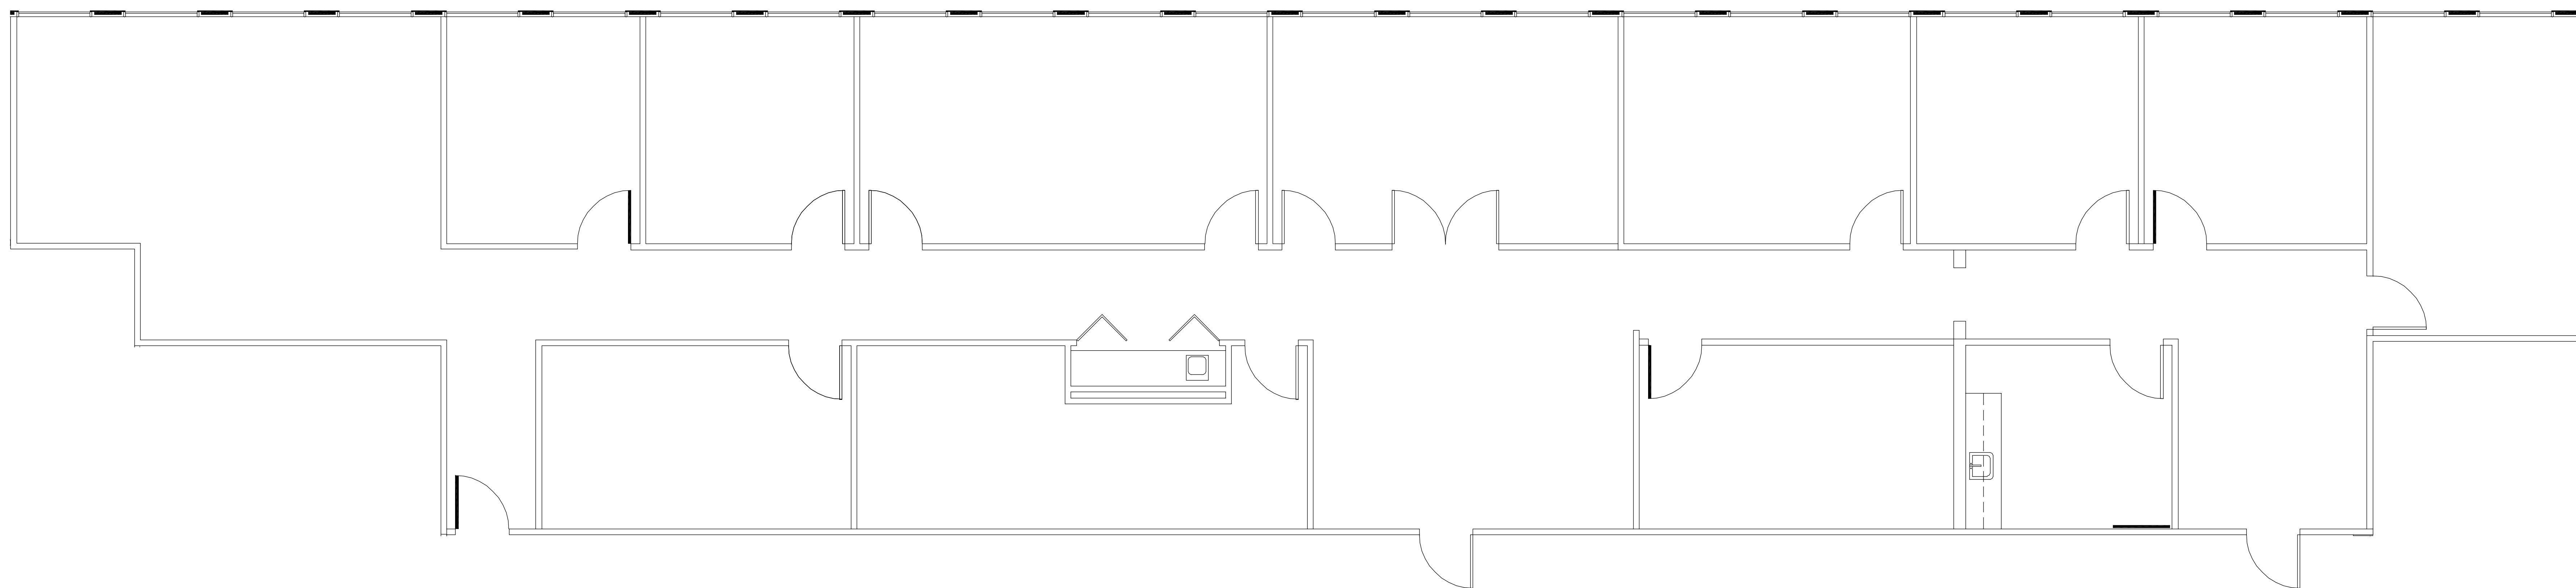

ONE

GREENWAY PLAZA

SUITE 440 4,353 RSF

Operated by  PARKWAY 832.308.6055 | pky.com