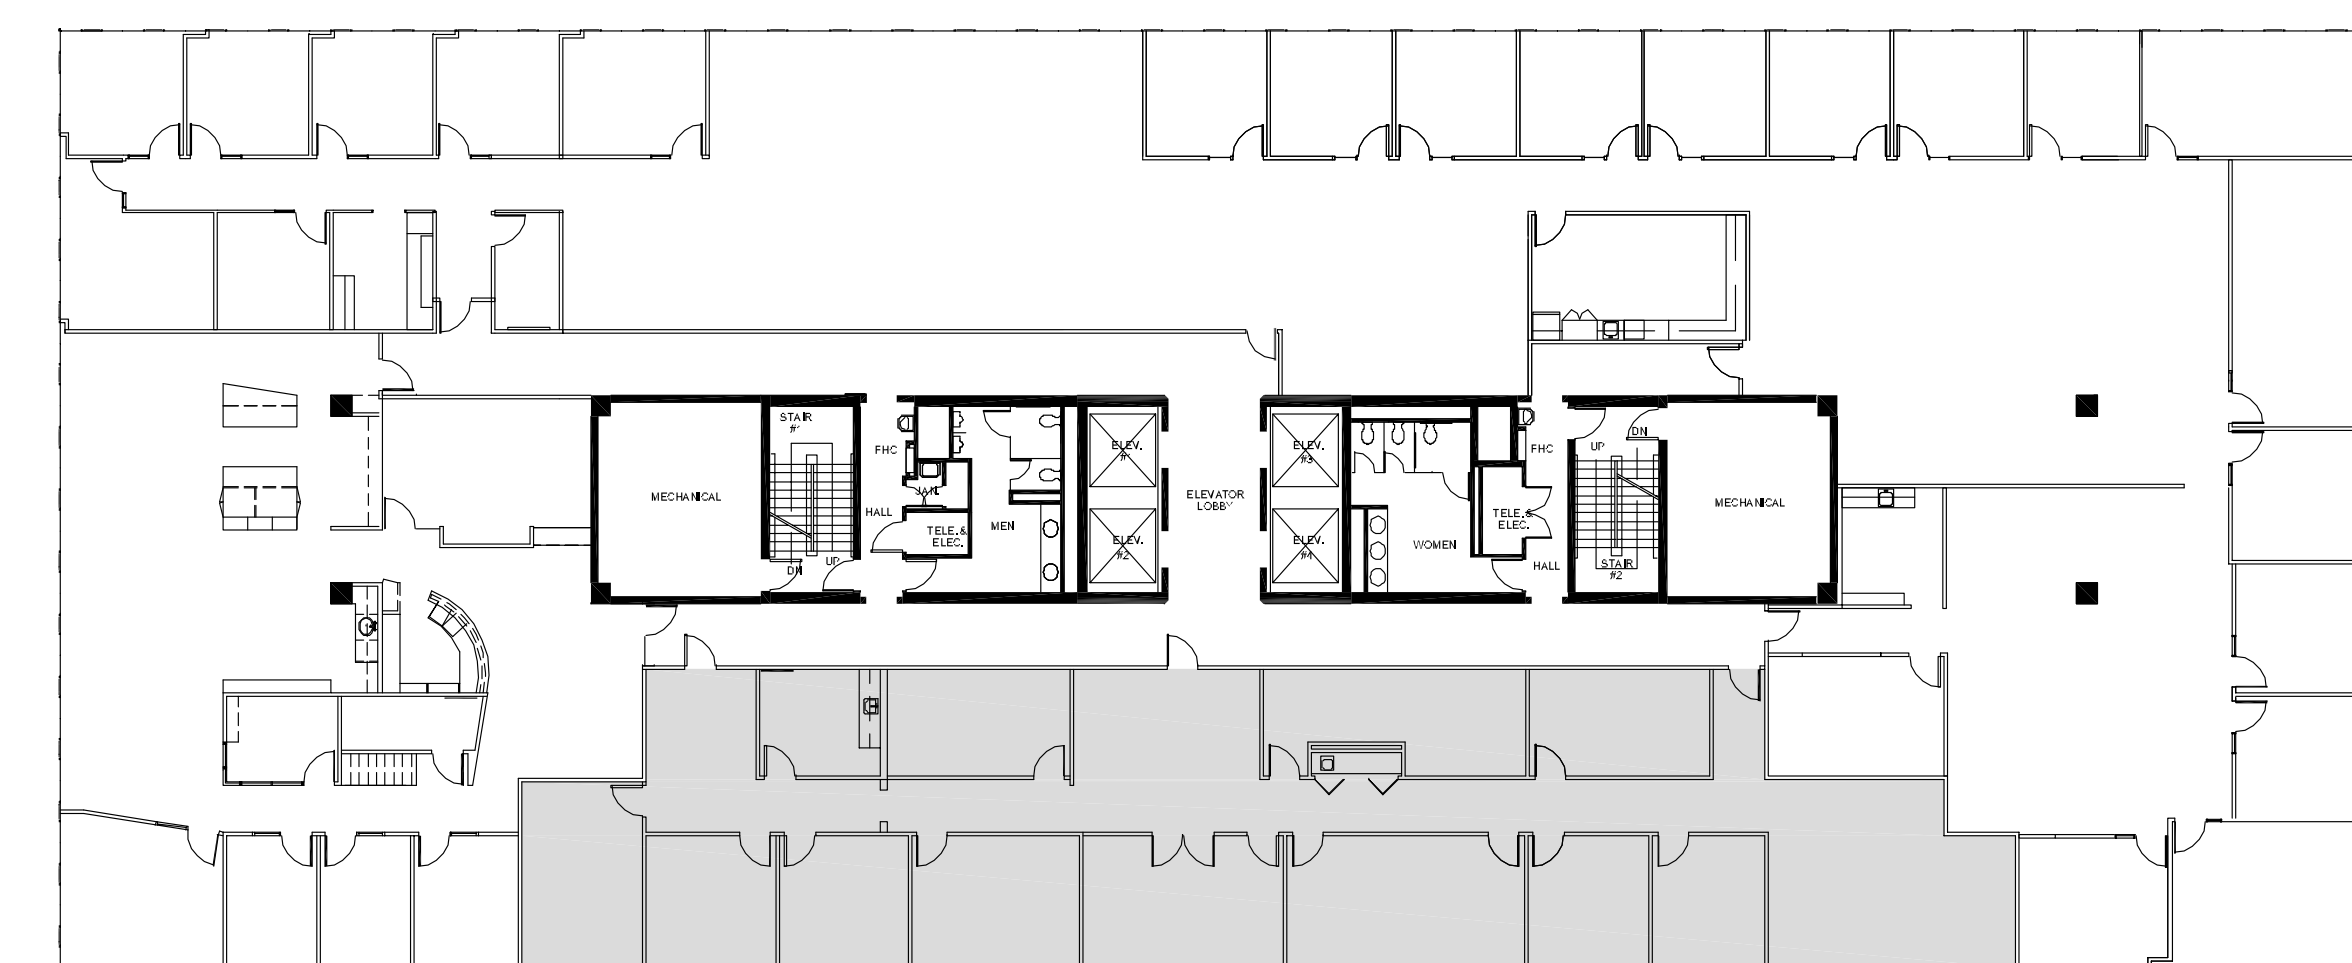

ONE

GREENWAY PLAZA

SUITE 440 4,353 RSF

Operated by  PARKWAY 832.308.6055 | pky.com