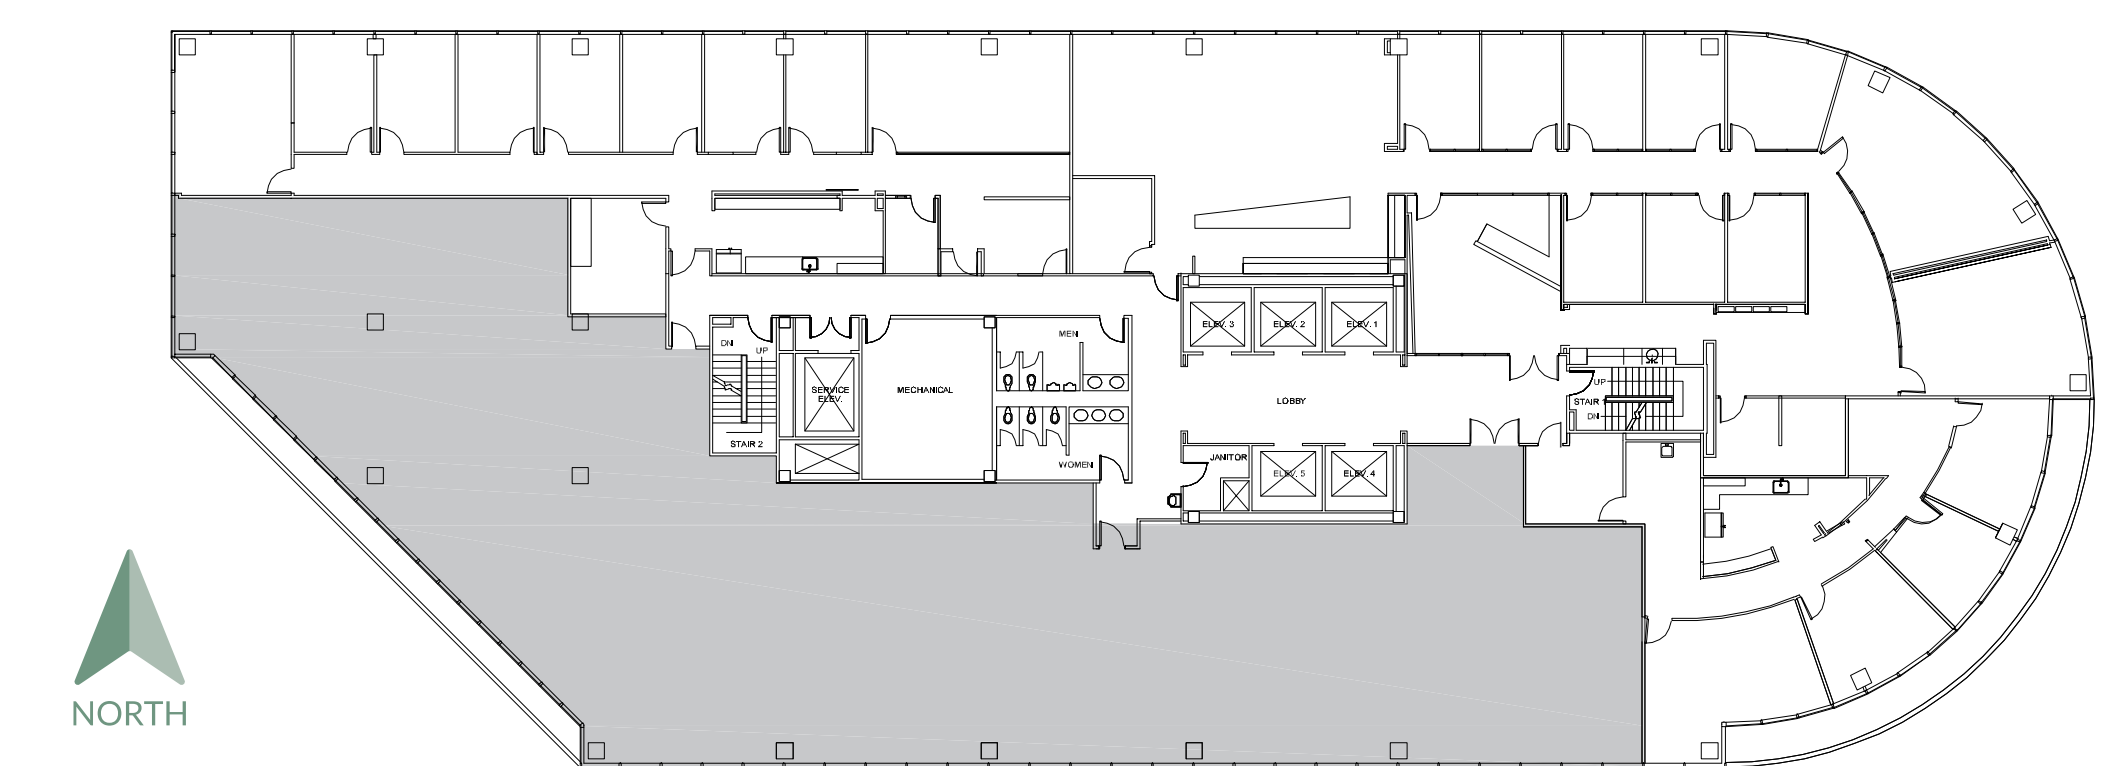

EIGHT

GREENWAY PLAZA

SUITE 1000 8,098 RSF

PARKWAY

832.308.6055 | pky.com