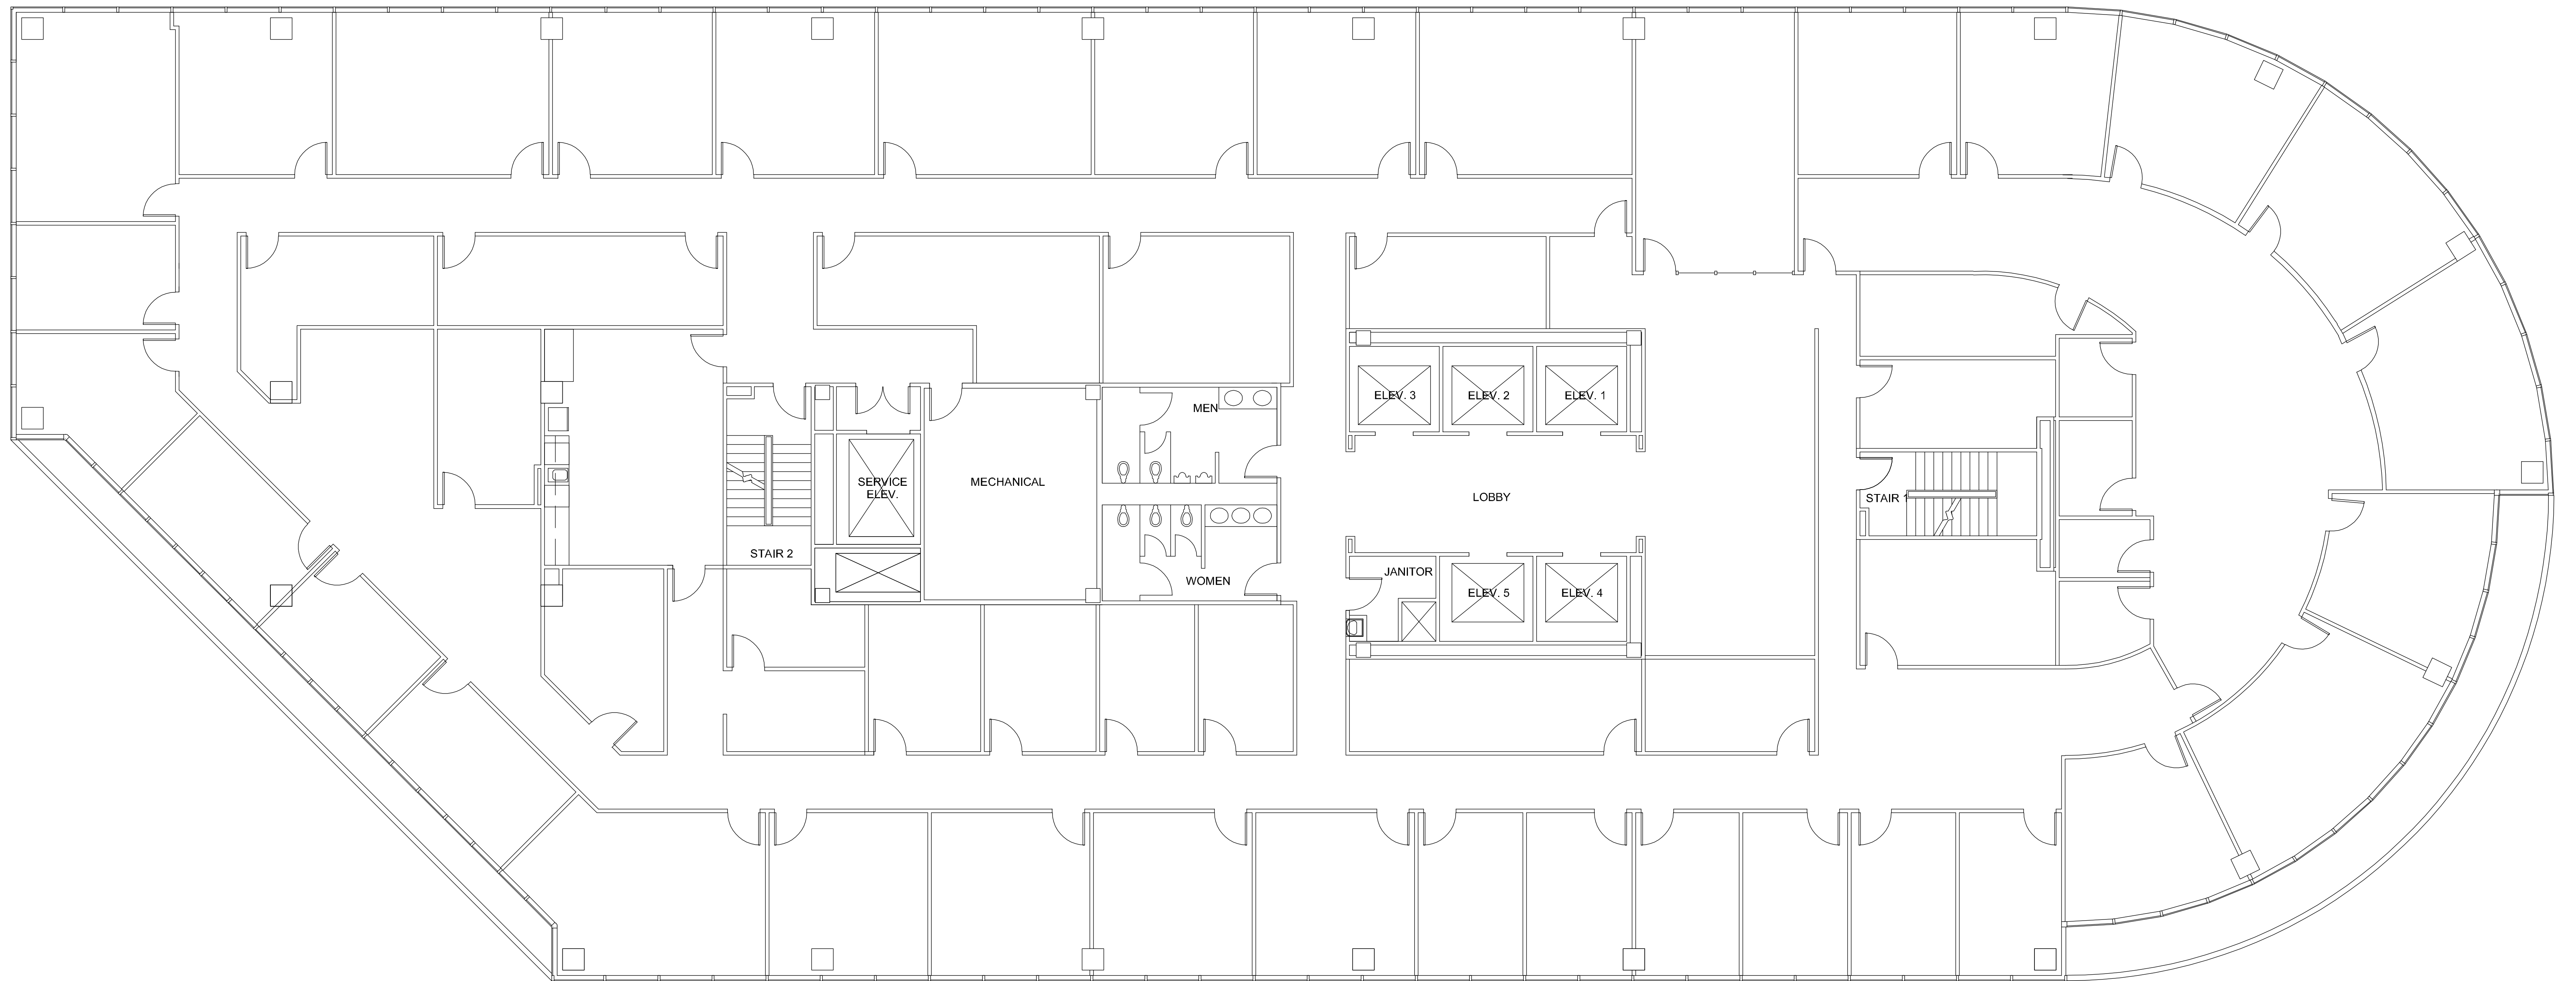

EIGHT

GREENWAY PLAZA

SUITE 1200 18,936 RSF

PARKWAY

832.308.6055 | pky.com