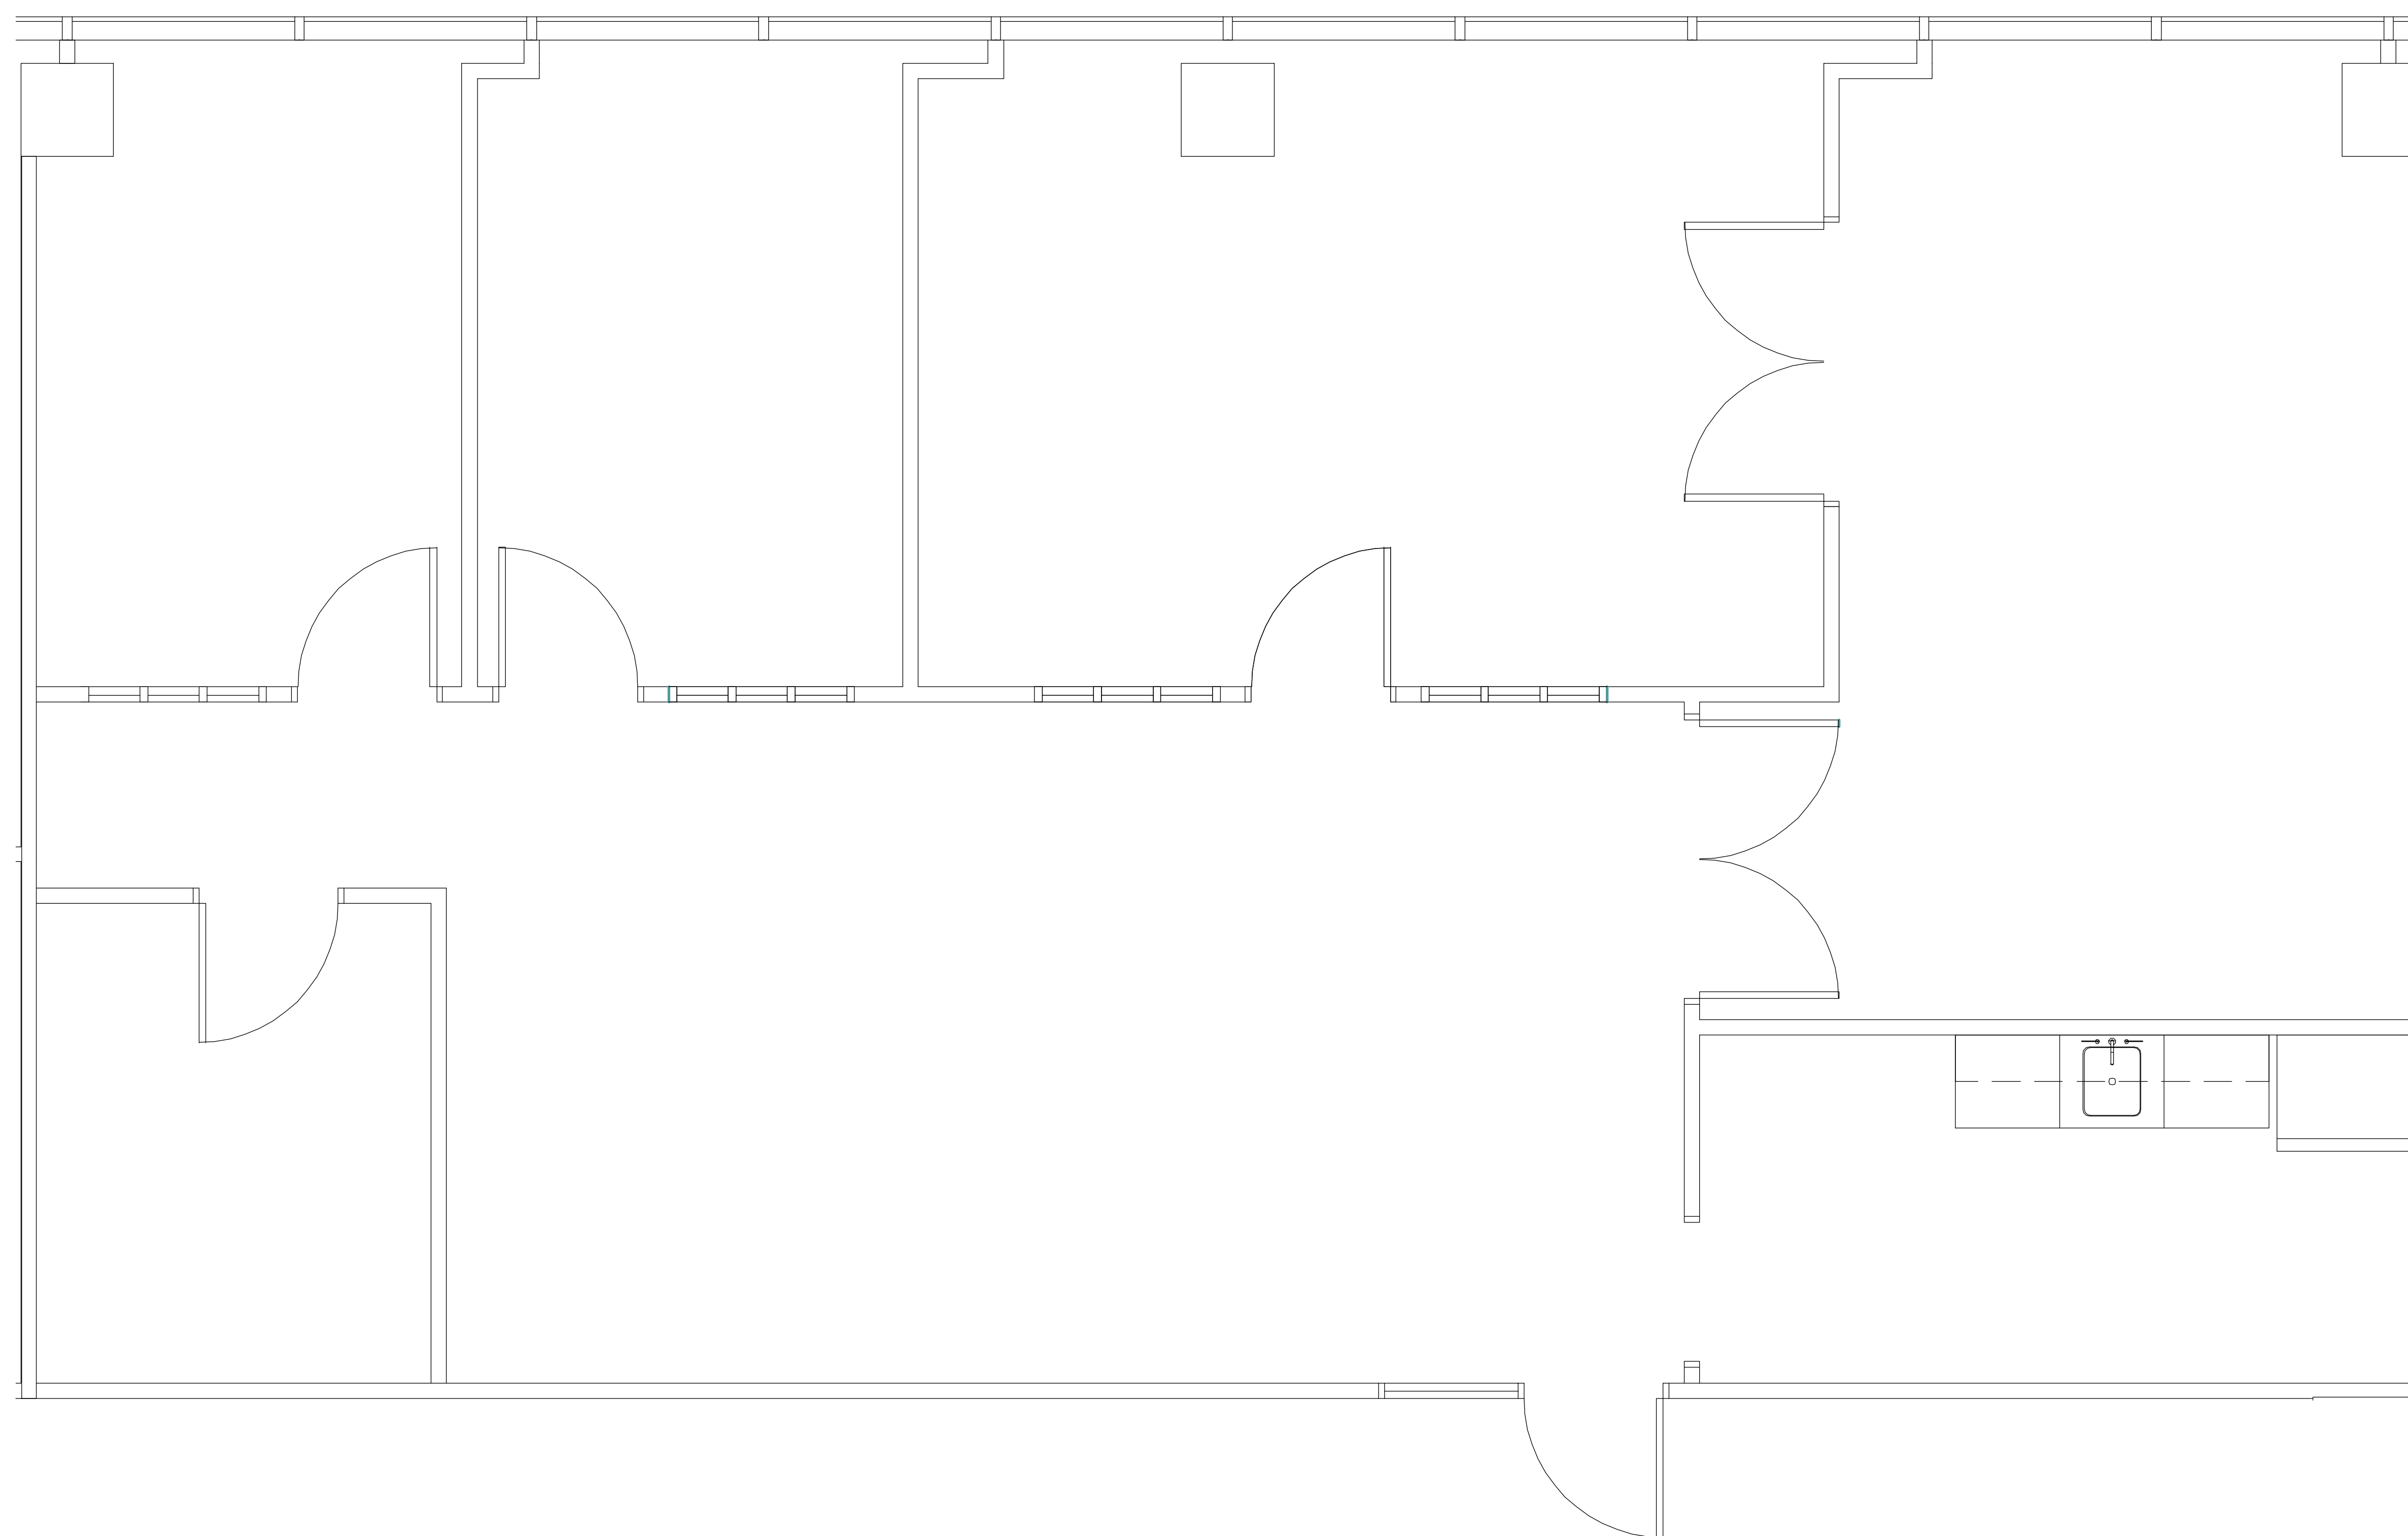

# EIGHT

GREENWAY PLAZA

SUITE 1320A 1,804 RSF

**PARKWAY**

832.308.6055 | [pky.com](http://pky.com)

NORTH

# EIGHT

GREENWAY PLAZA

SUITE 1320A 1,804 RSF

**PARKWAY**

832.308.6055 | pky.com

NORTH