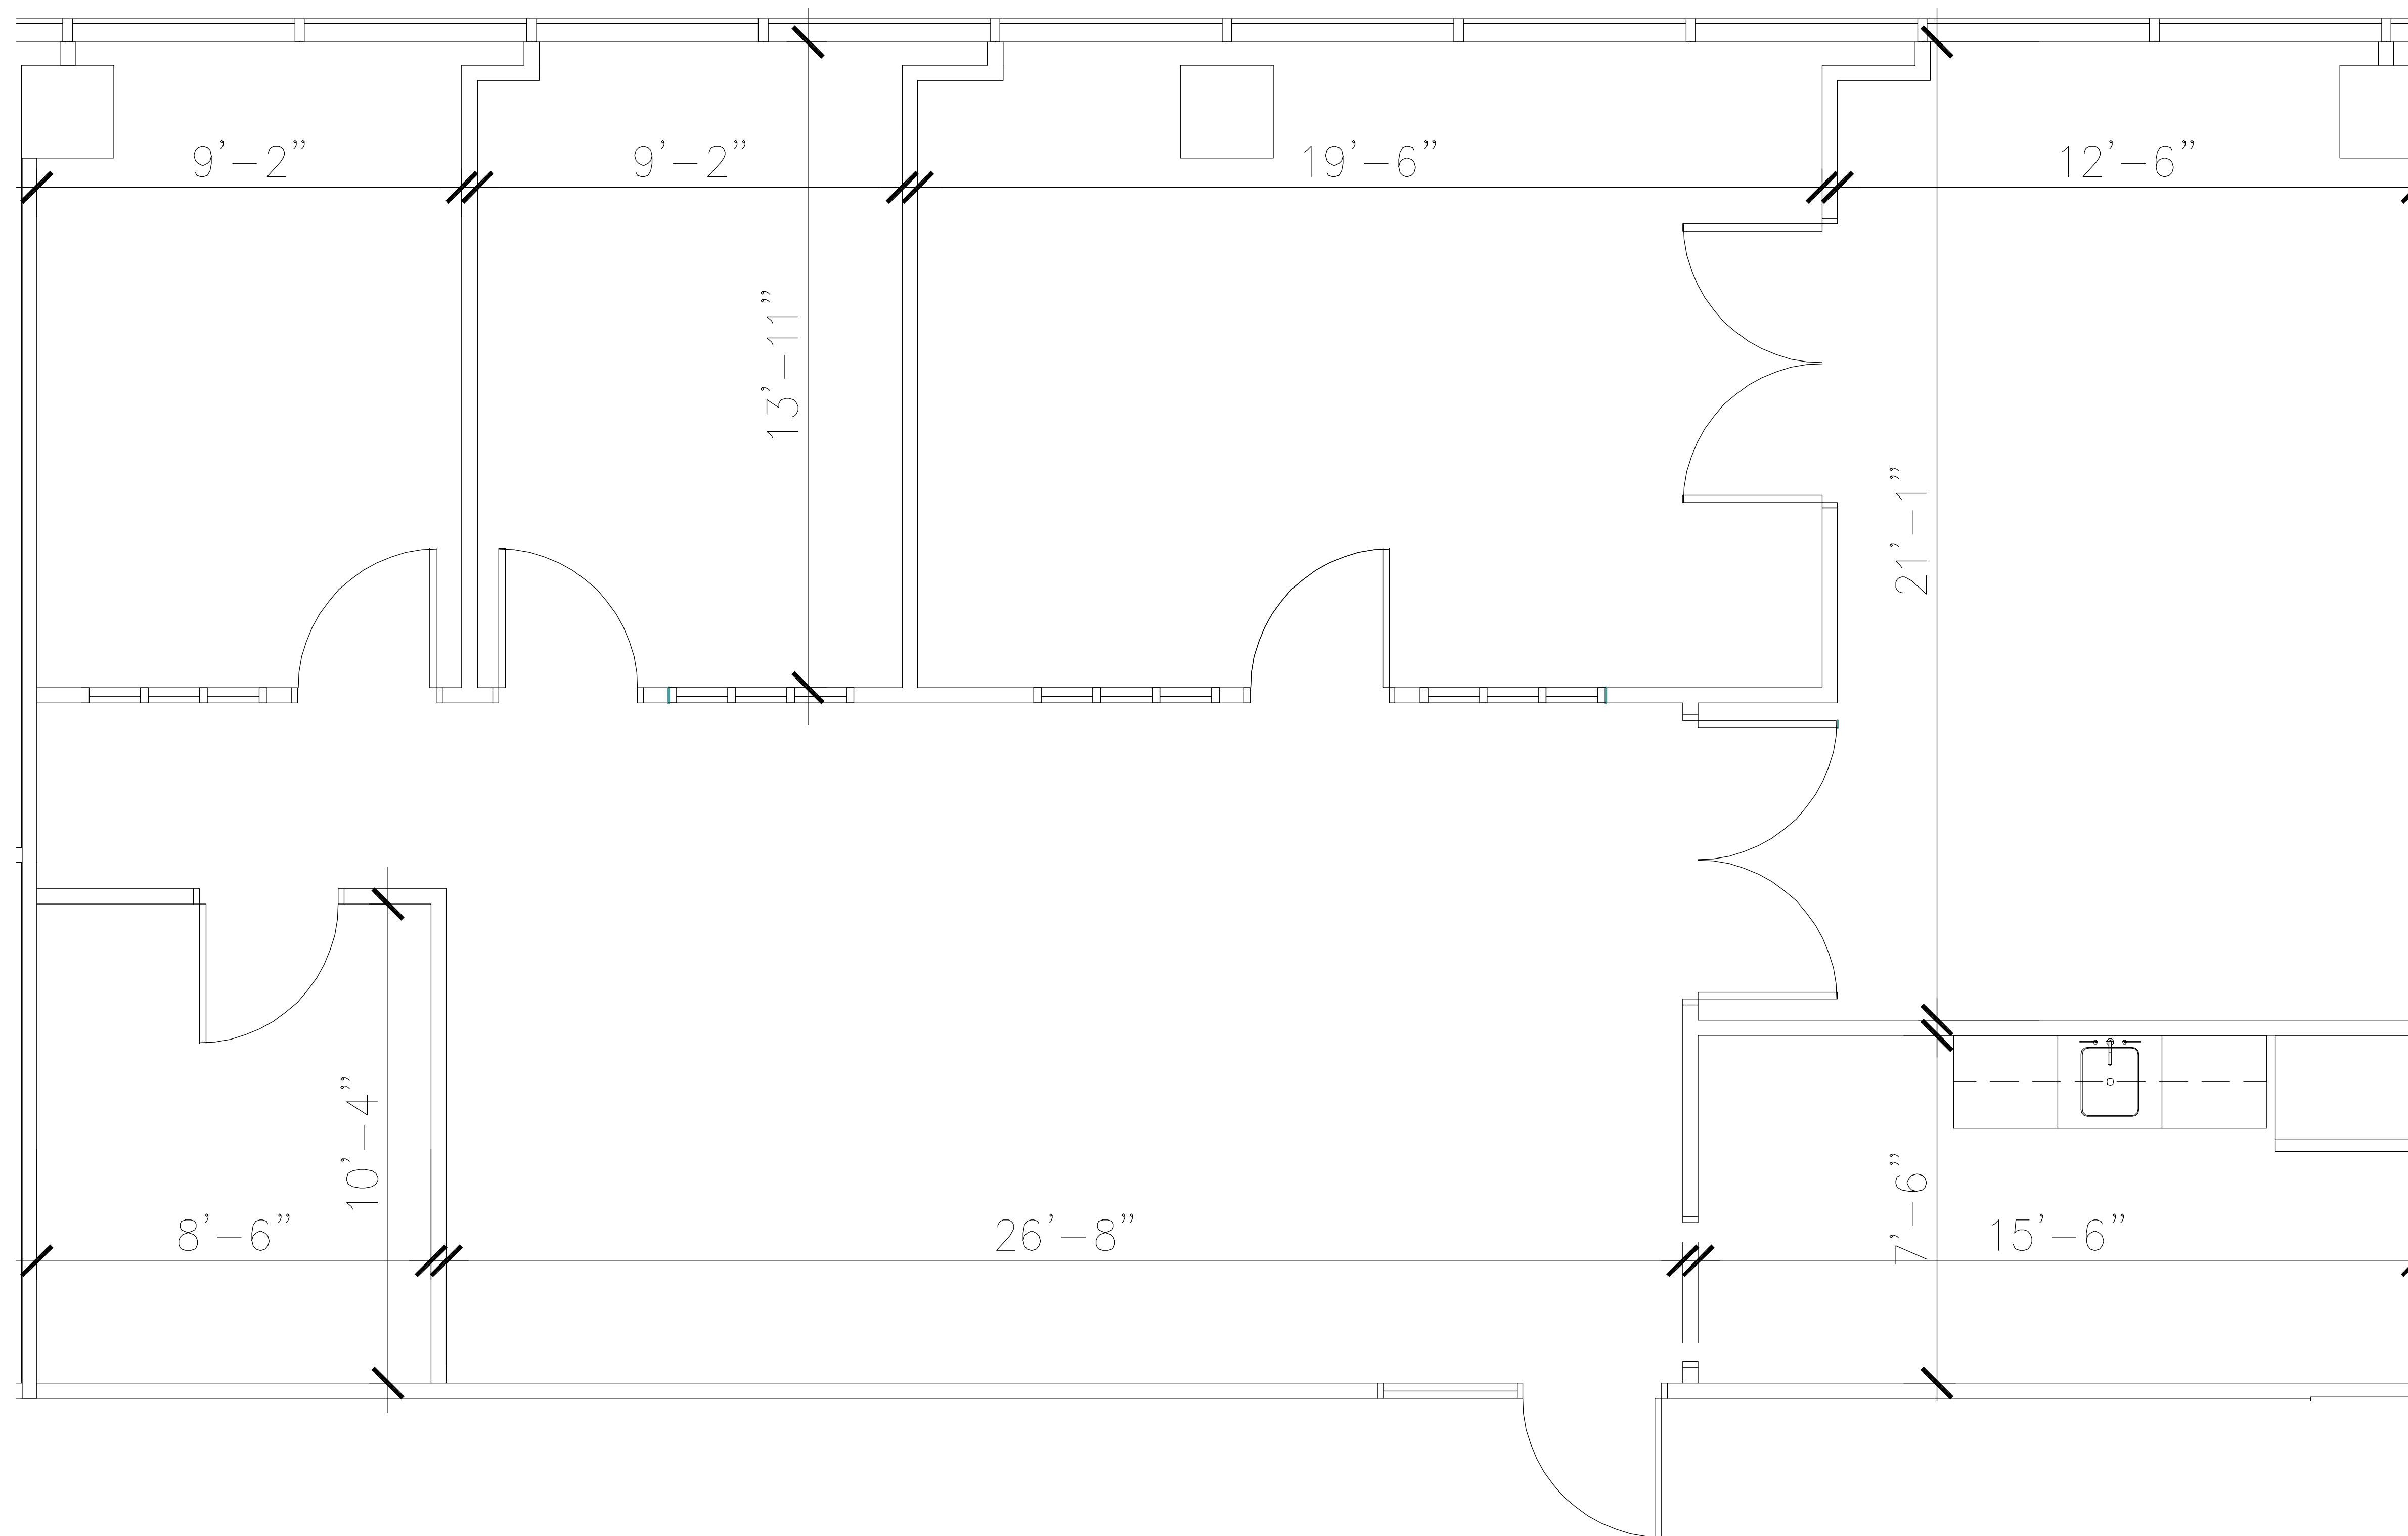

# EIGHT

GREENWAY PLAZA

SUITE 1320A 1,804 RSF

**PARKWAY**

832.308.6055 | [pky.com](http://pky.com)

NORTH

# EIGHT

GREENWAY PLAZA

SUITE 1320A 1,804 RSF

**PARKWAY**

832.308.6055 | pky.com

NORTH