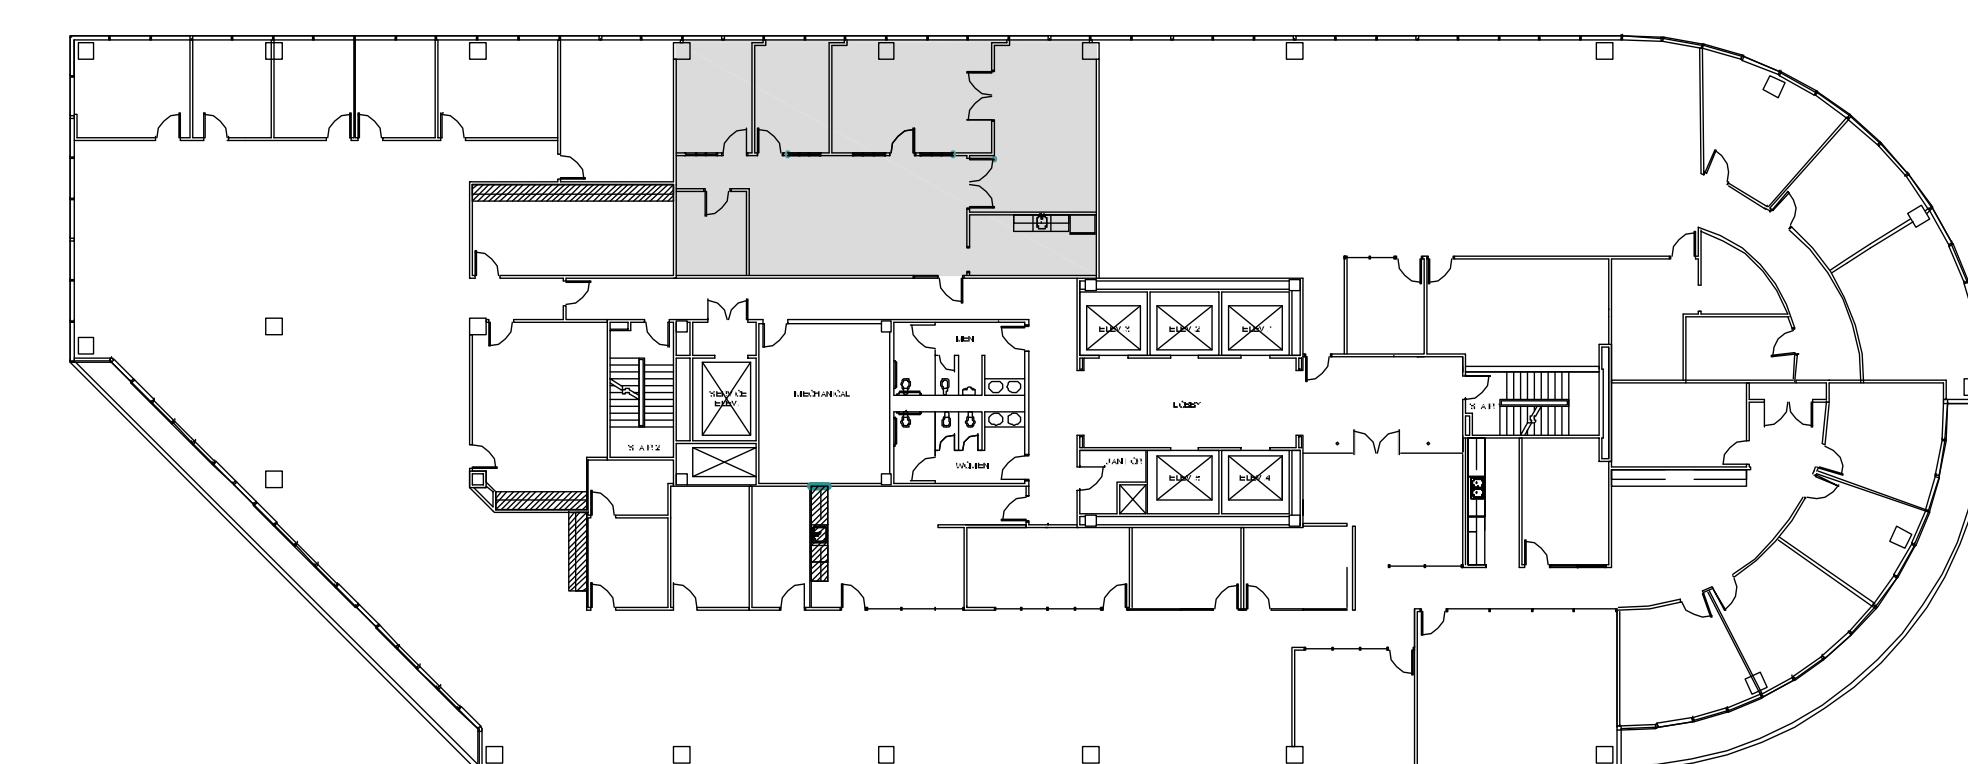

# EIGHT

GREENWAY PLAZA

SUITE 1320A 1,804 RSF

**PARKWAY**

832.308.6055 | [pky.com](http://pky.com)

NORTH

# EIGHT

GREENWAY PLAZA

SUITE 1320A 1,804 RSF

**PARKWAY**

832.308.6055 | pky.com

NORTH