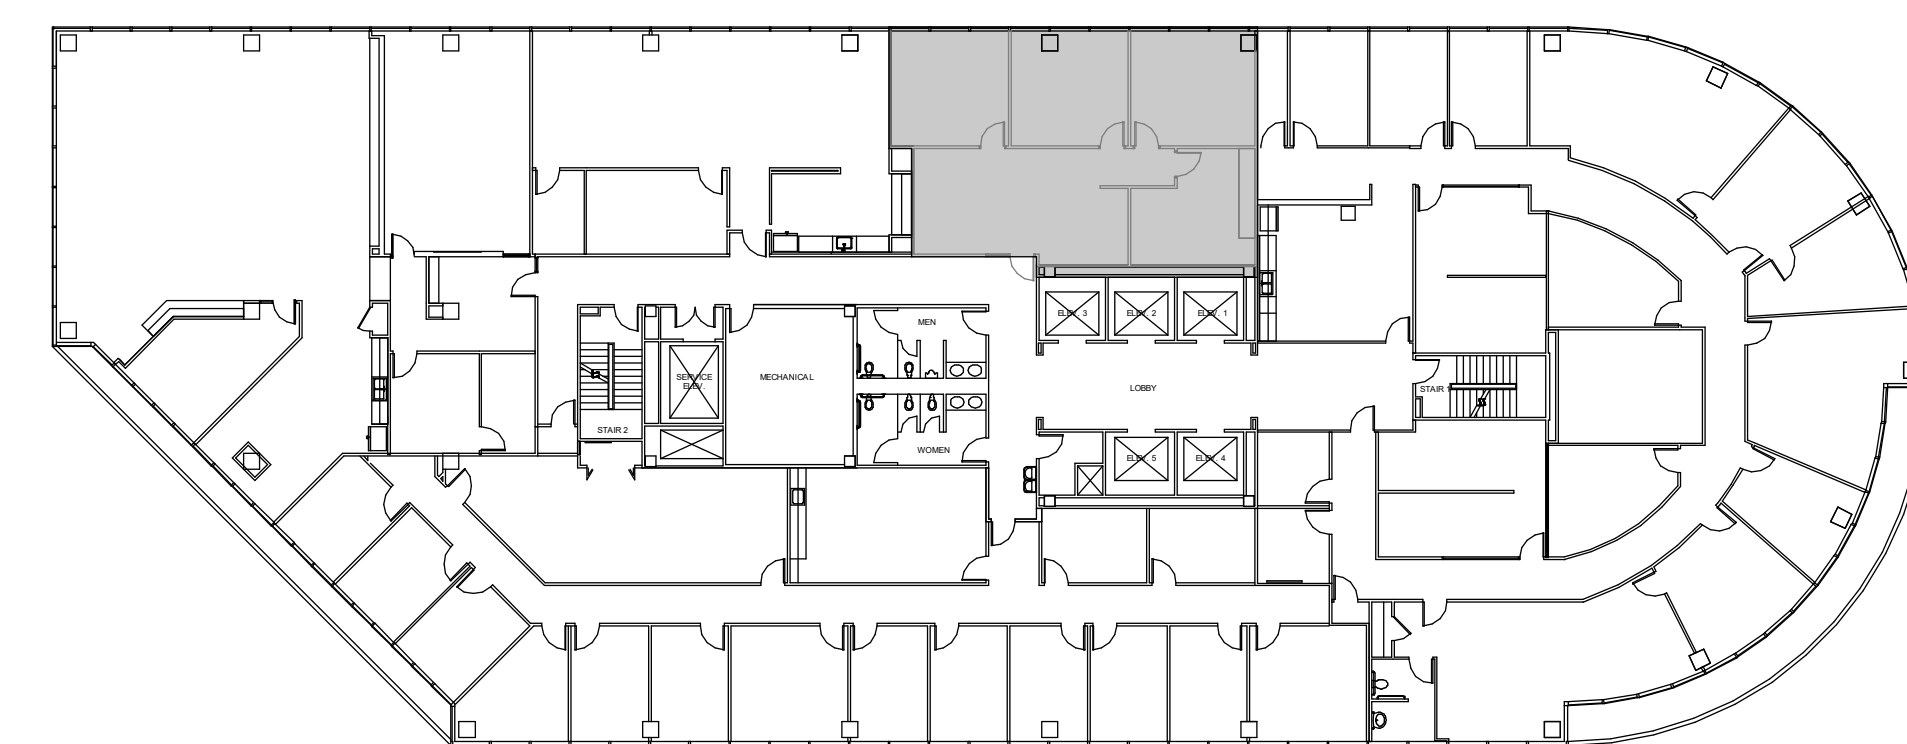

EIGHT

GREENWAY PLAZA

SUITE 1414 1,601 RSF

PARKWAY

832.308.6055 | pky.com