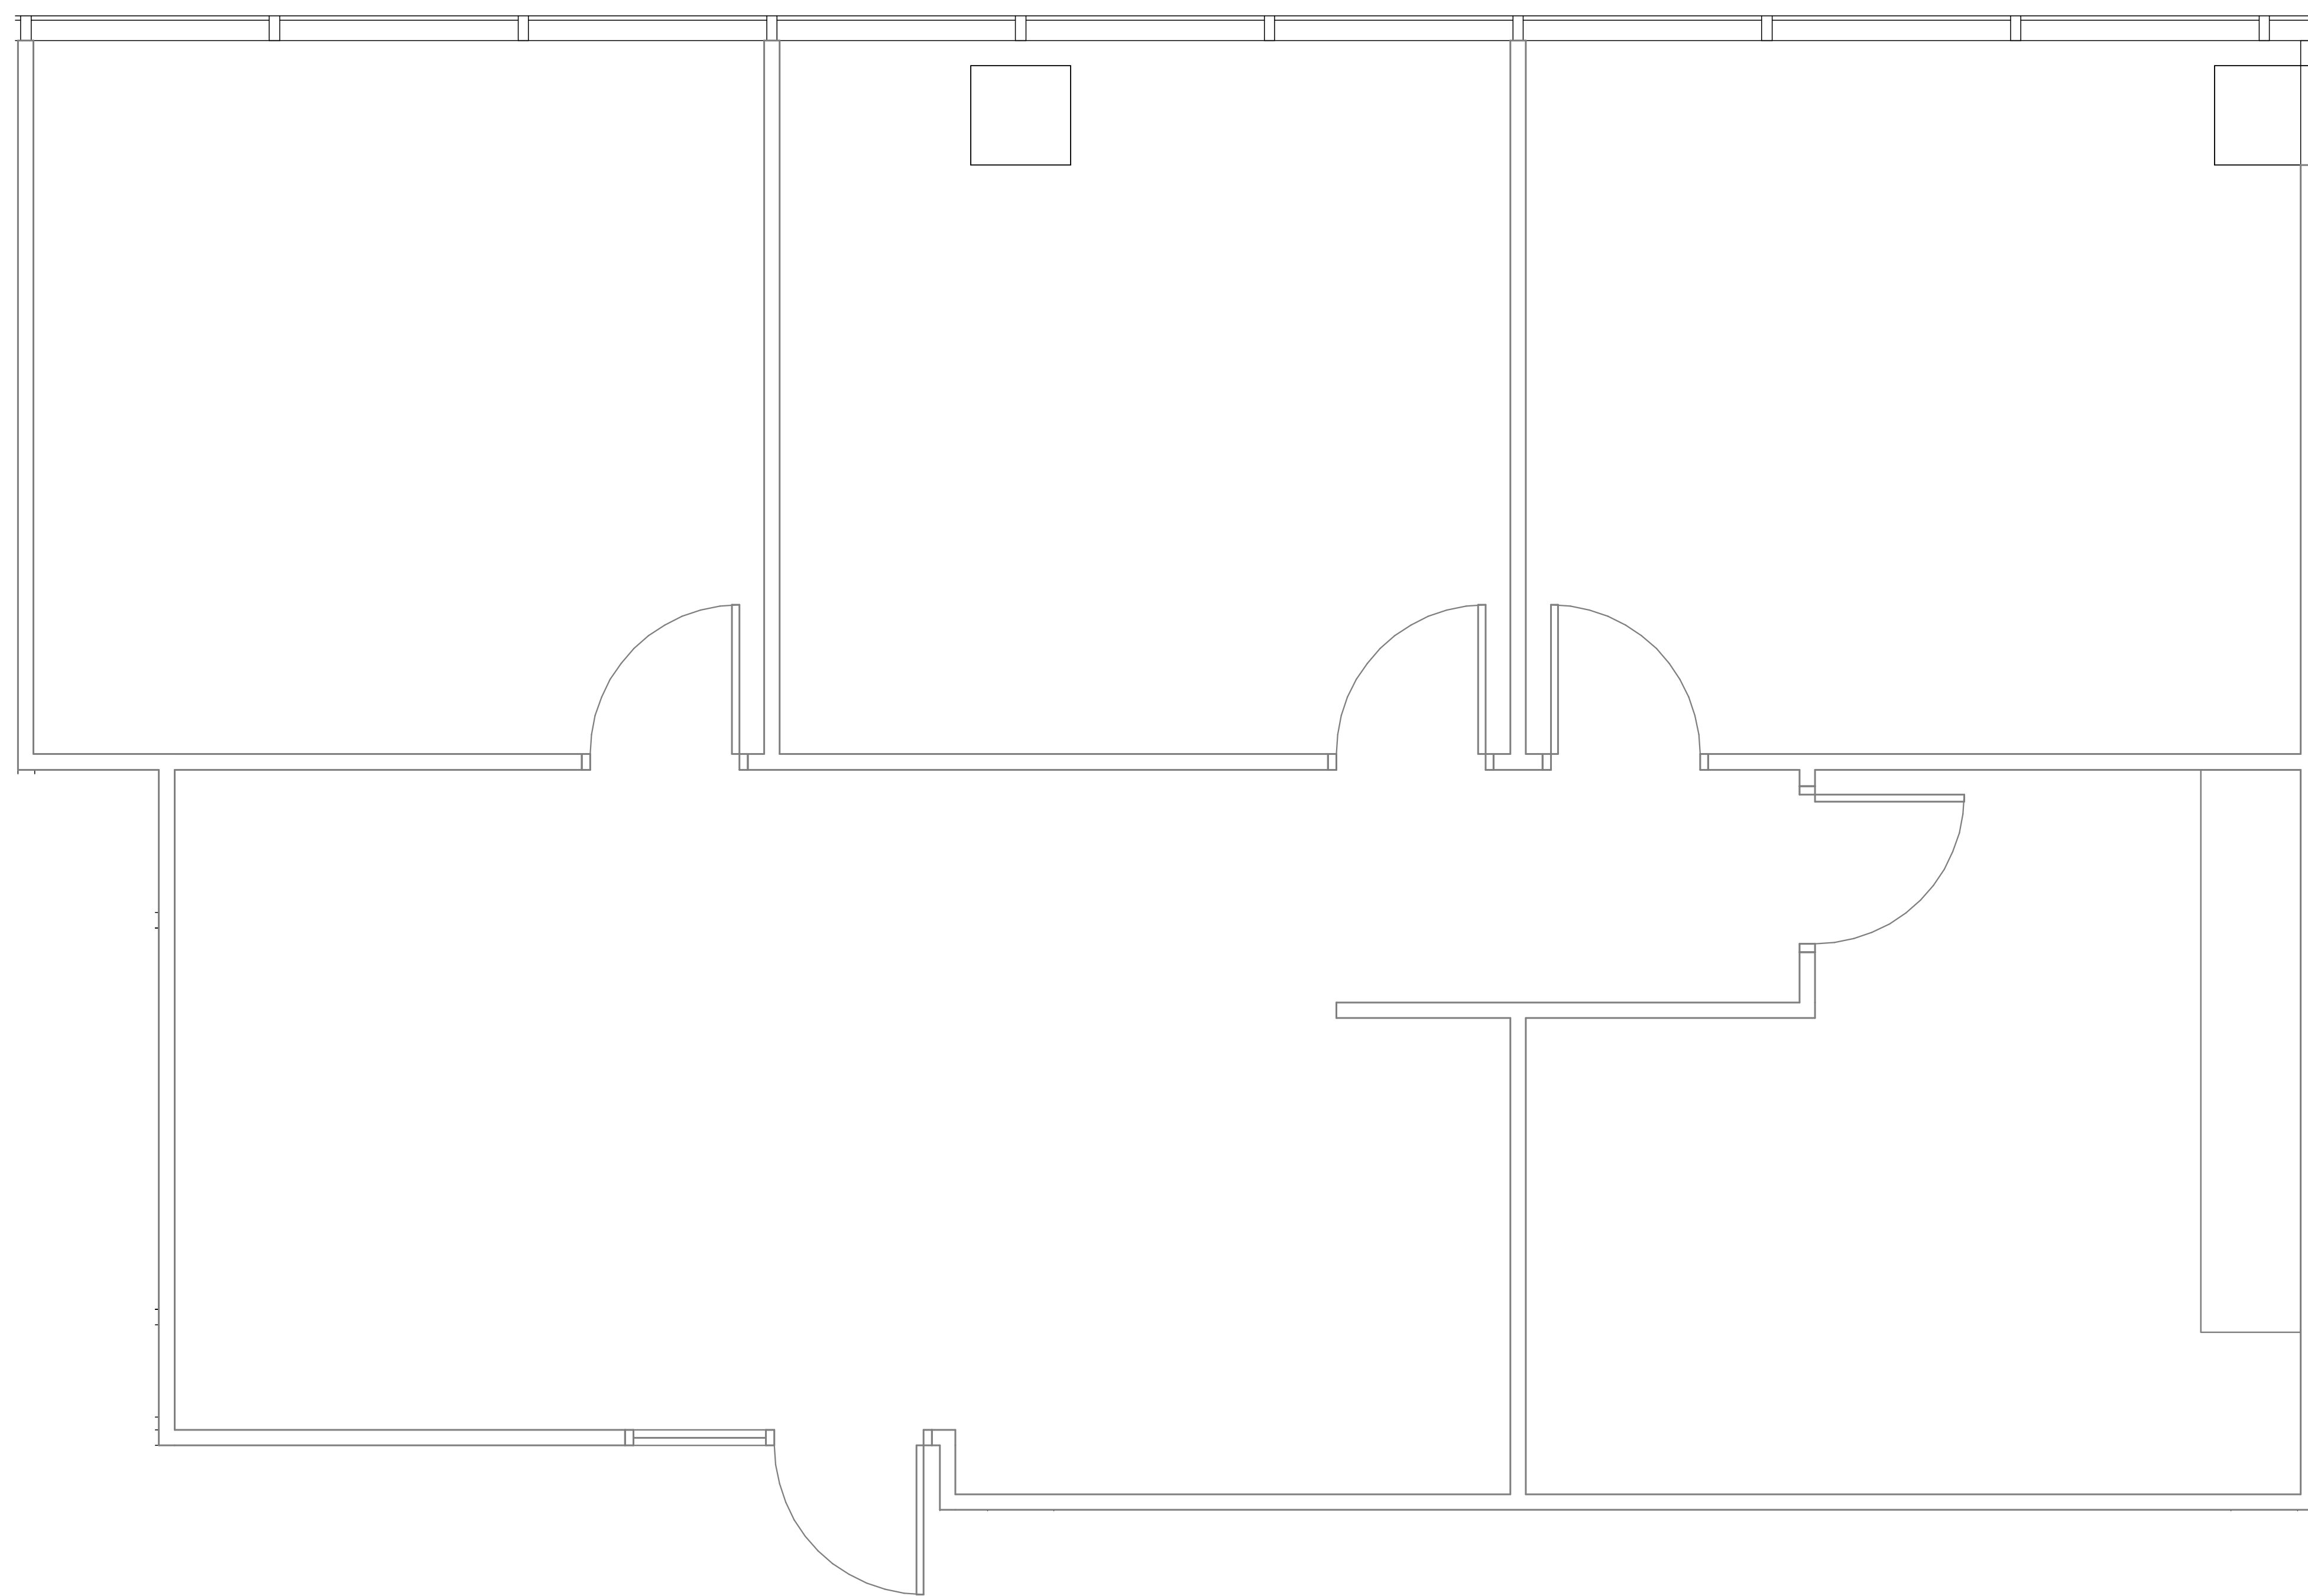

EIGHT

GREENWAY PLAZA

SUITE 1414 1,601 RSF

PARKWAY

832.308.6055 | pky.com