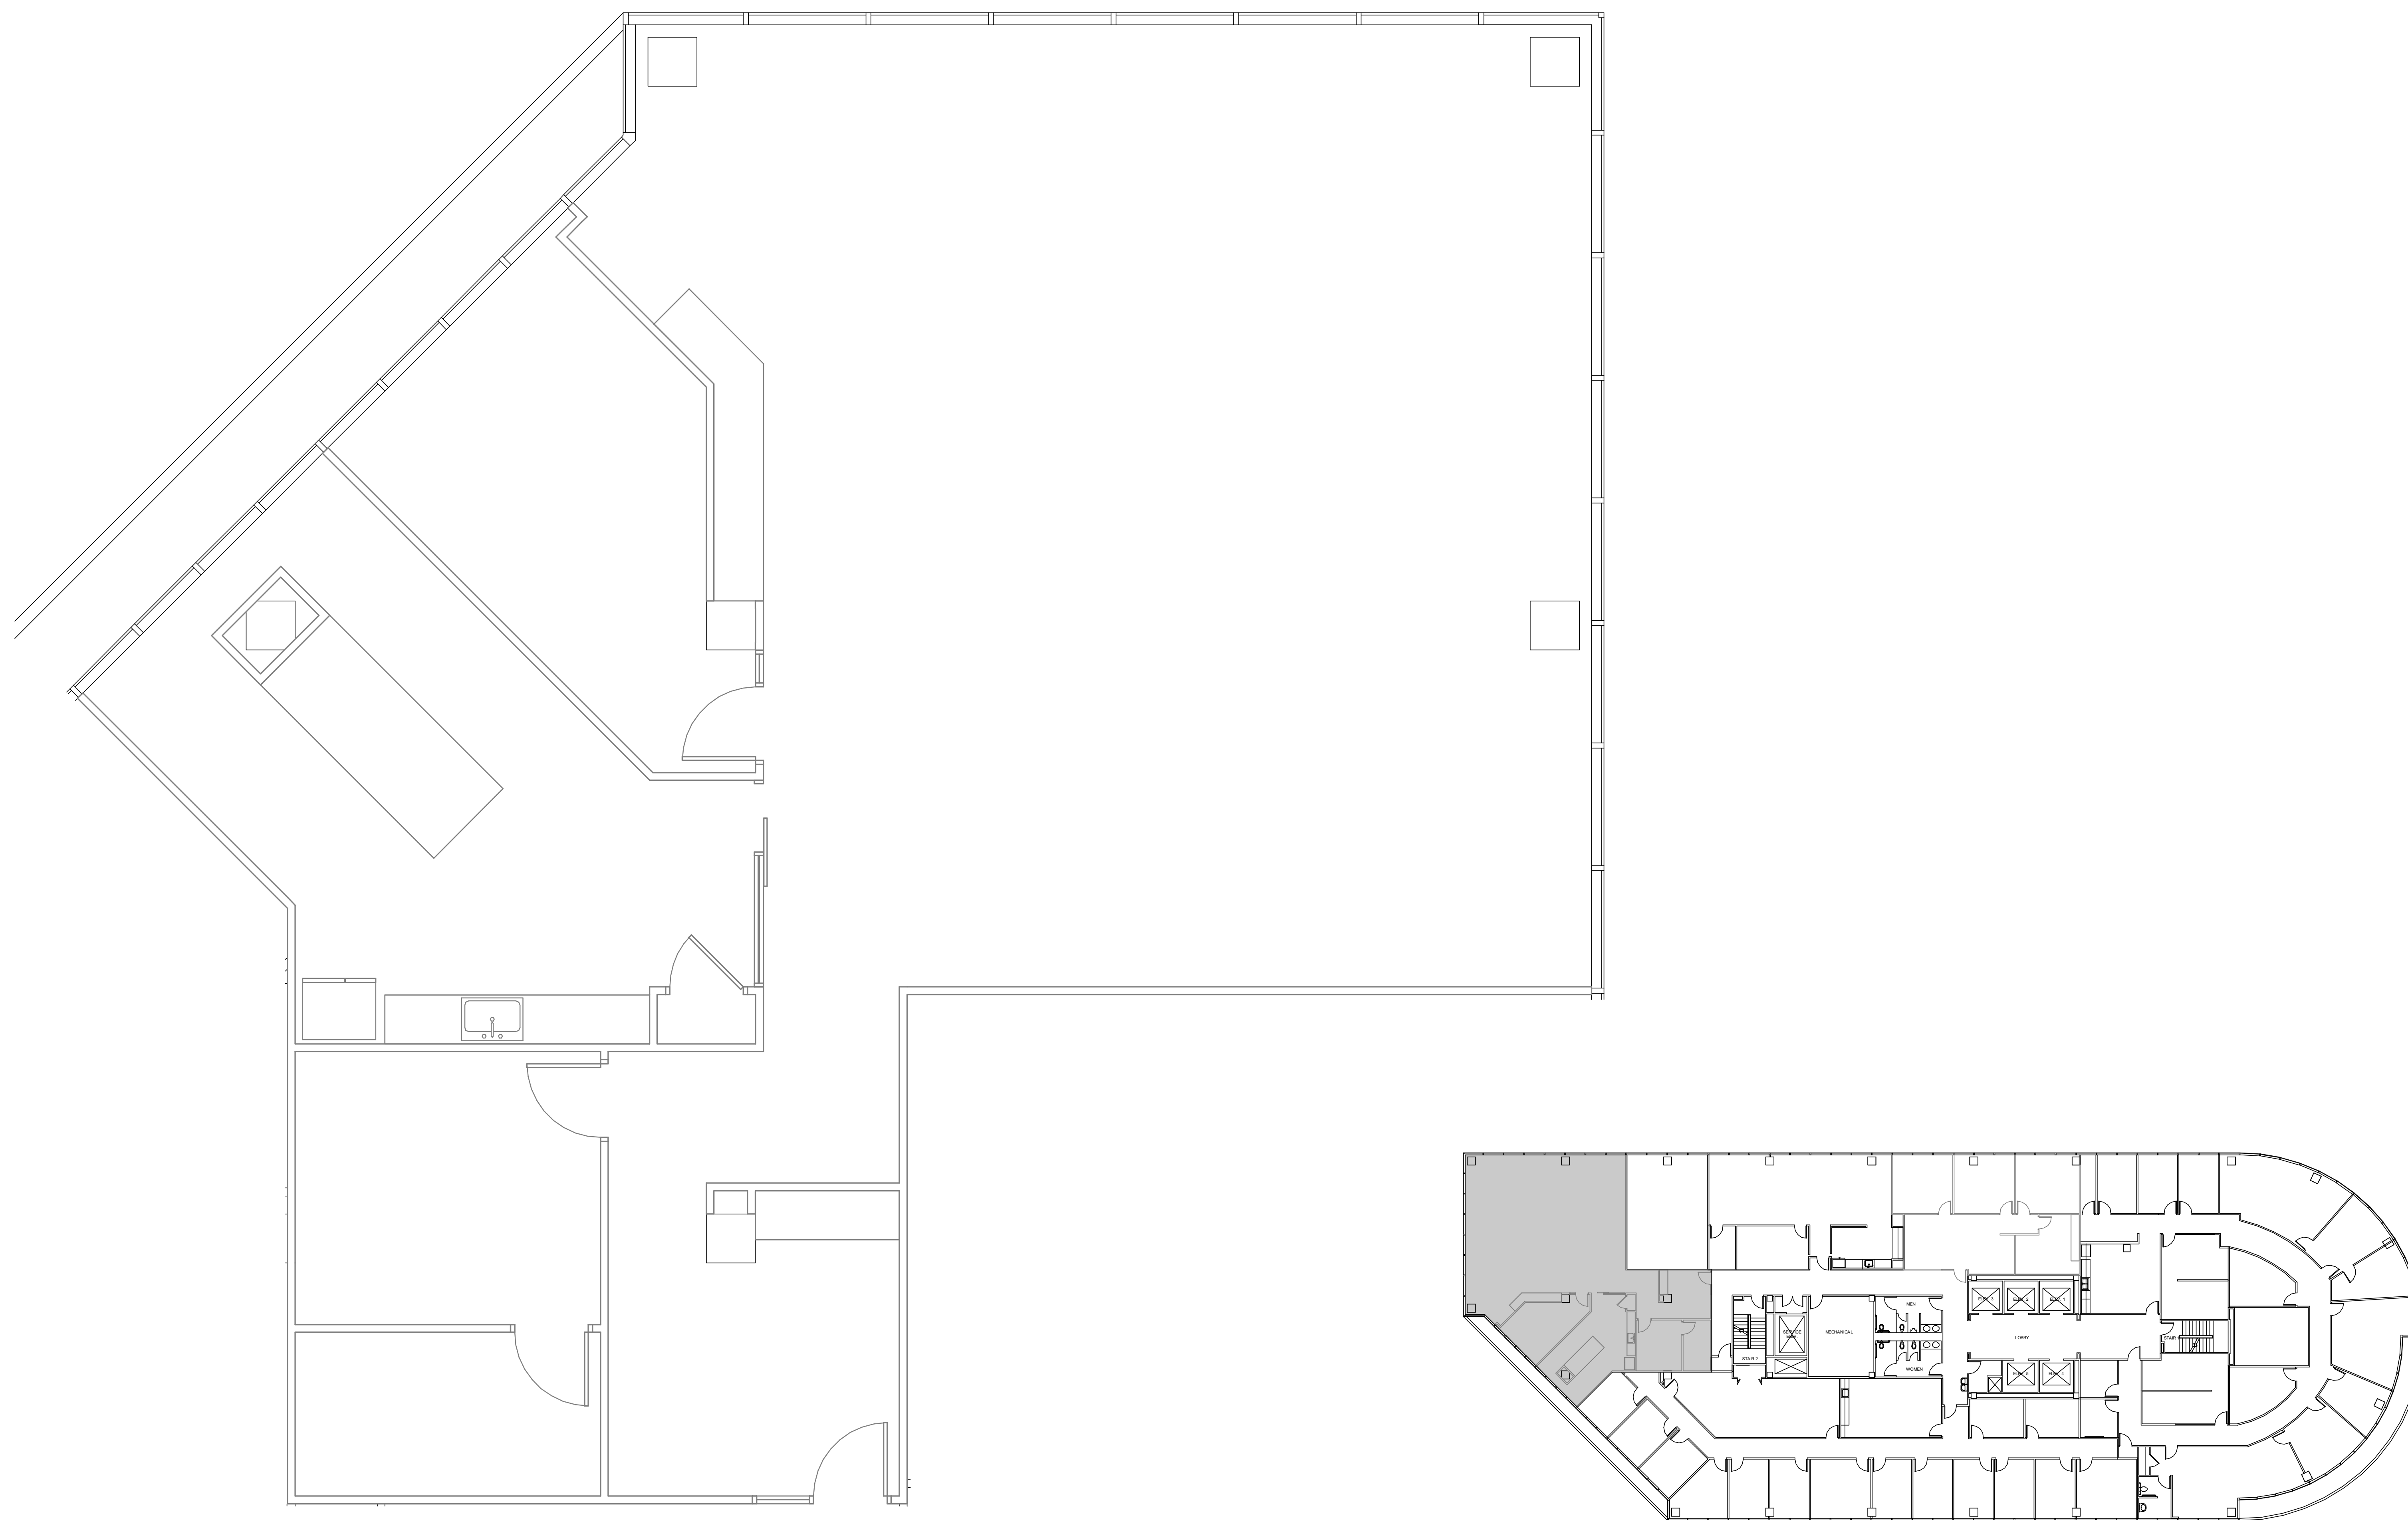

EIGHT

GREENWAY PLAZA

SUITE 1440 3,142 RSF

PARKWAY

832.308.6055 | pky.com