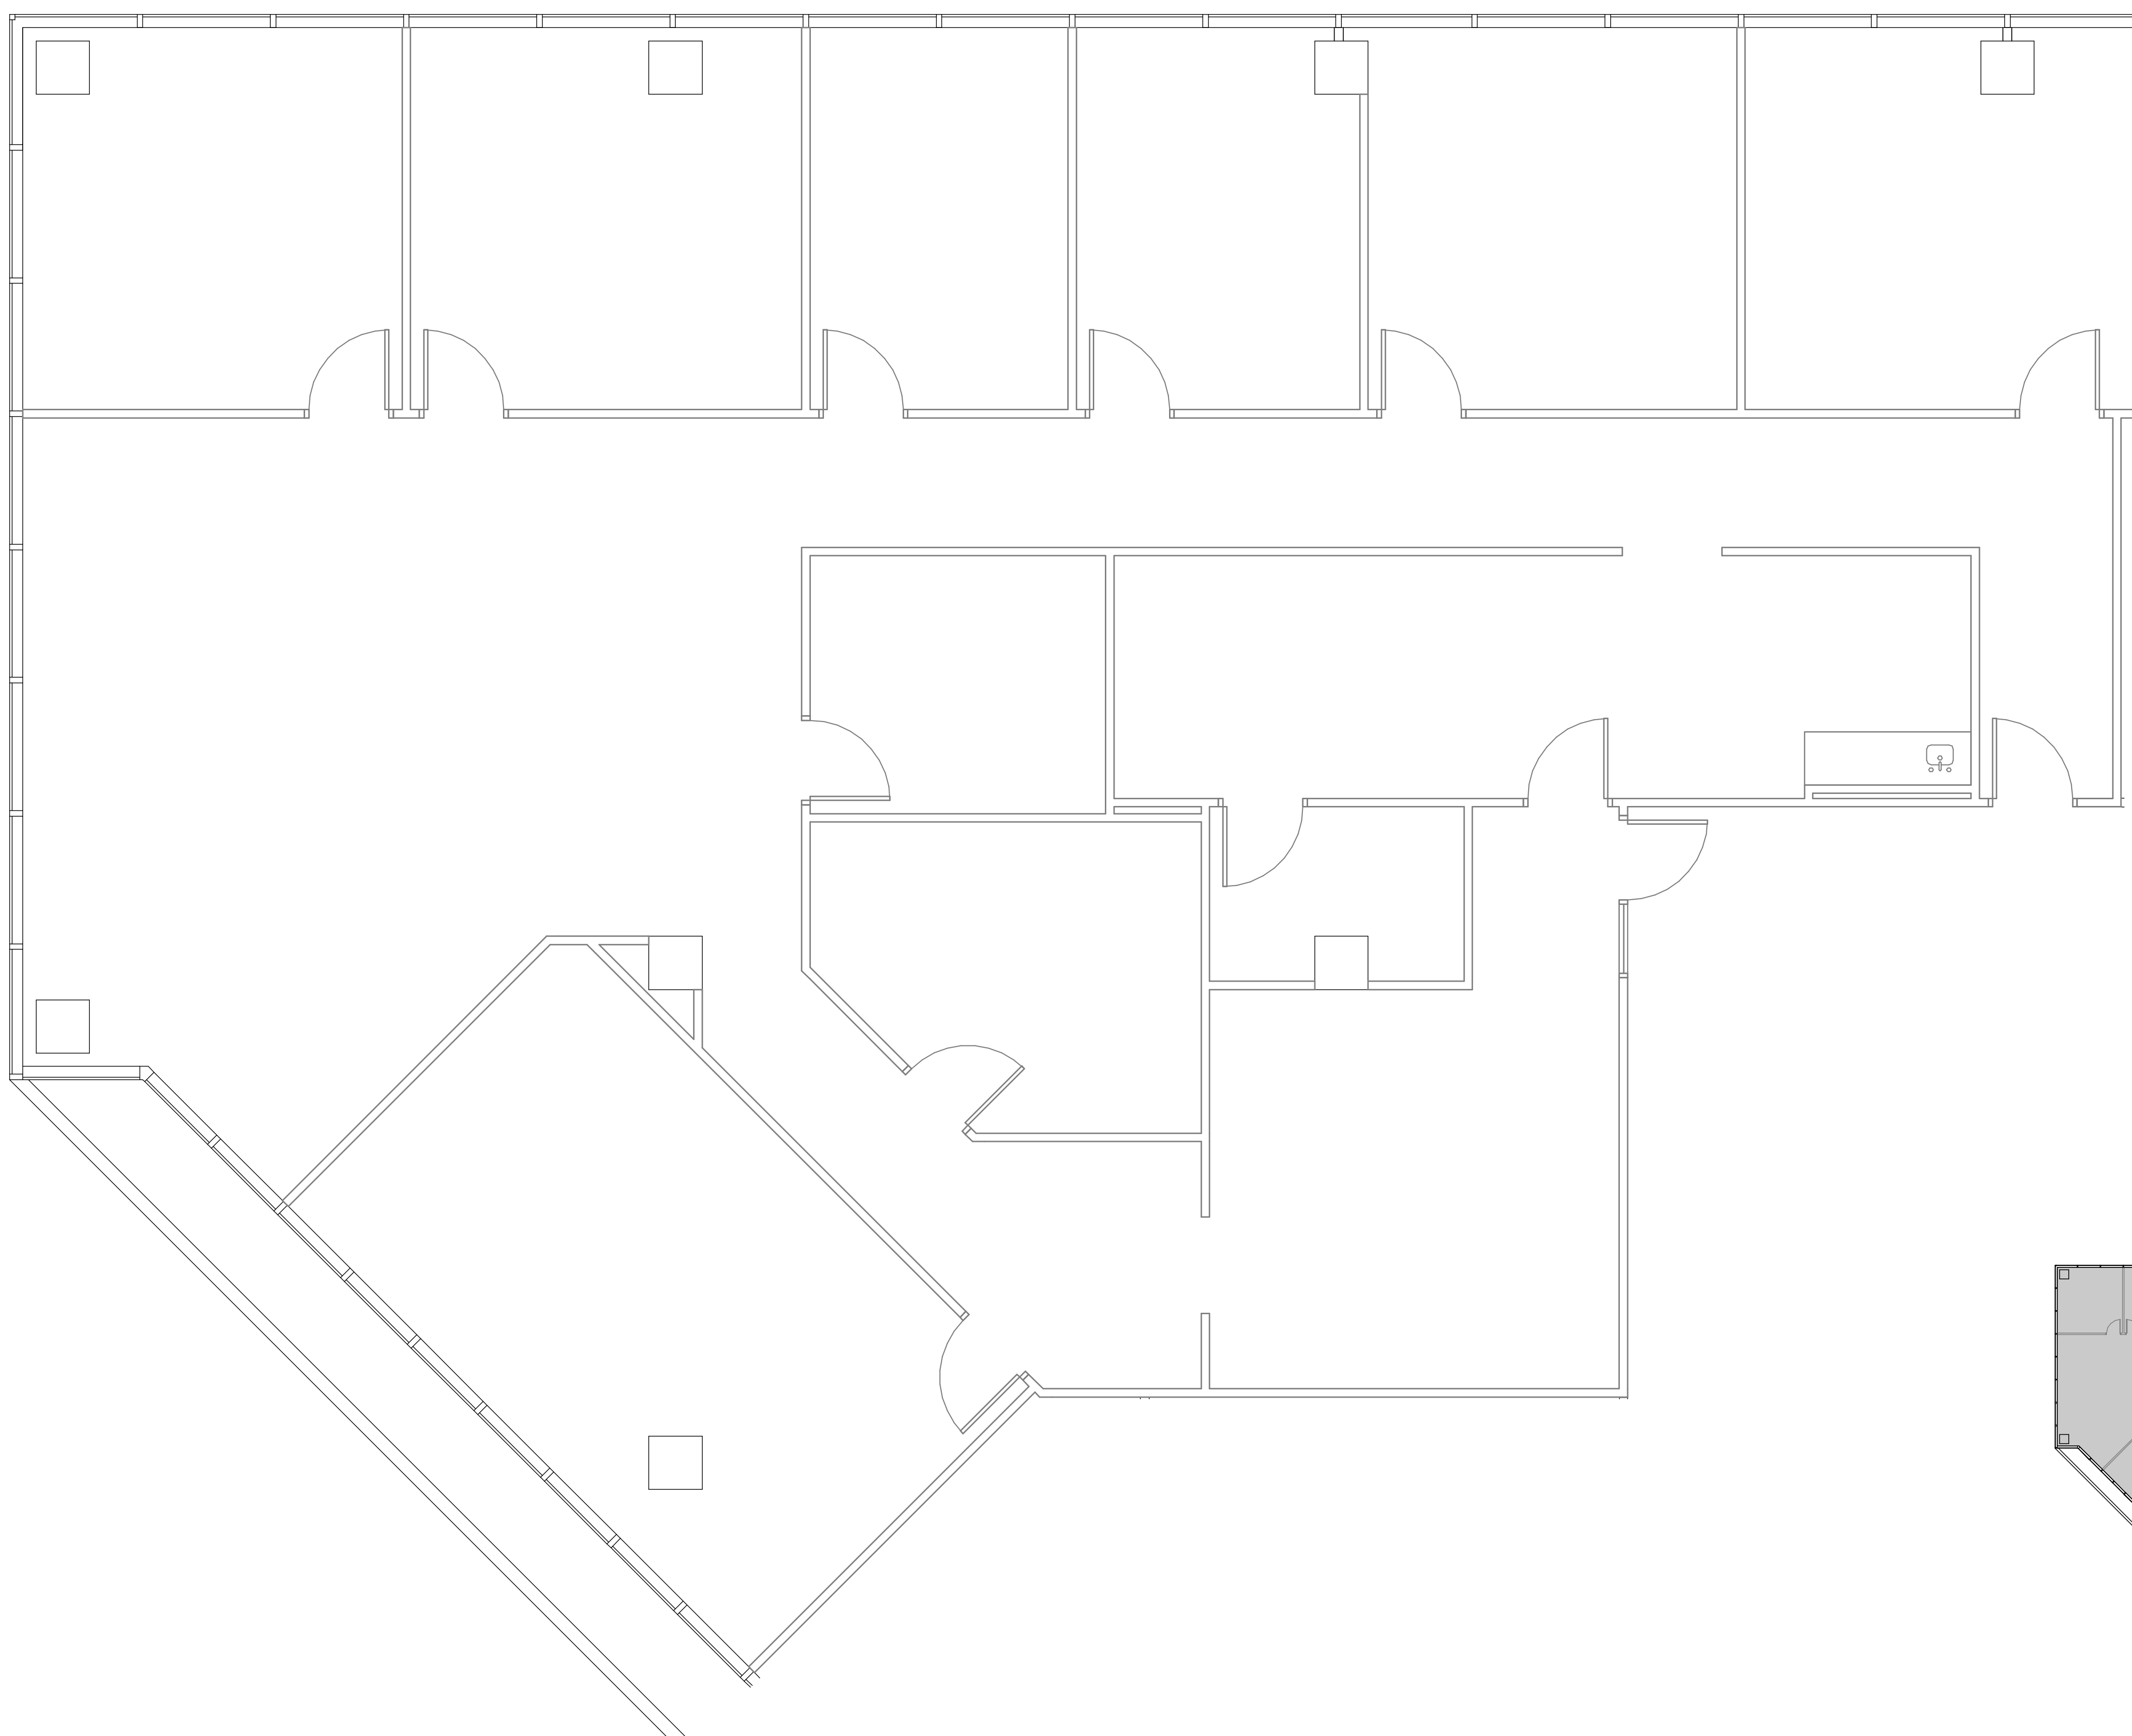

EIGHT

GREENWAY PLAZA

SUITE 1550 4,611 RSF

PARKWAY

832.308.6055 | pky.com