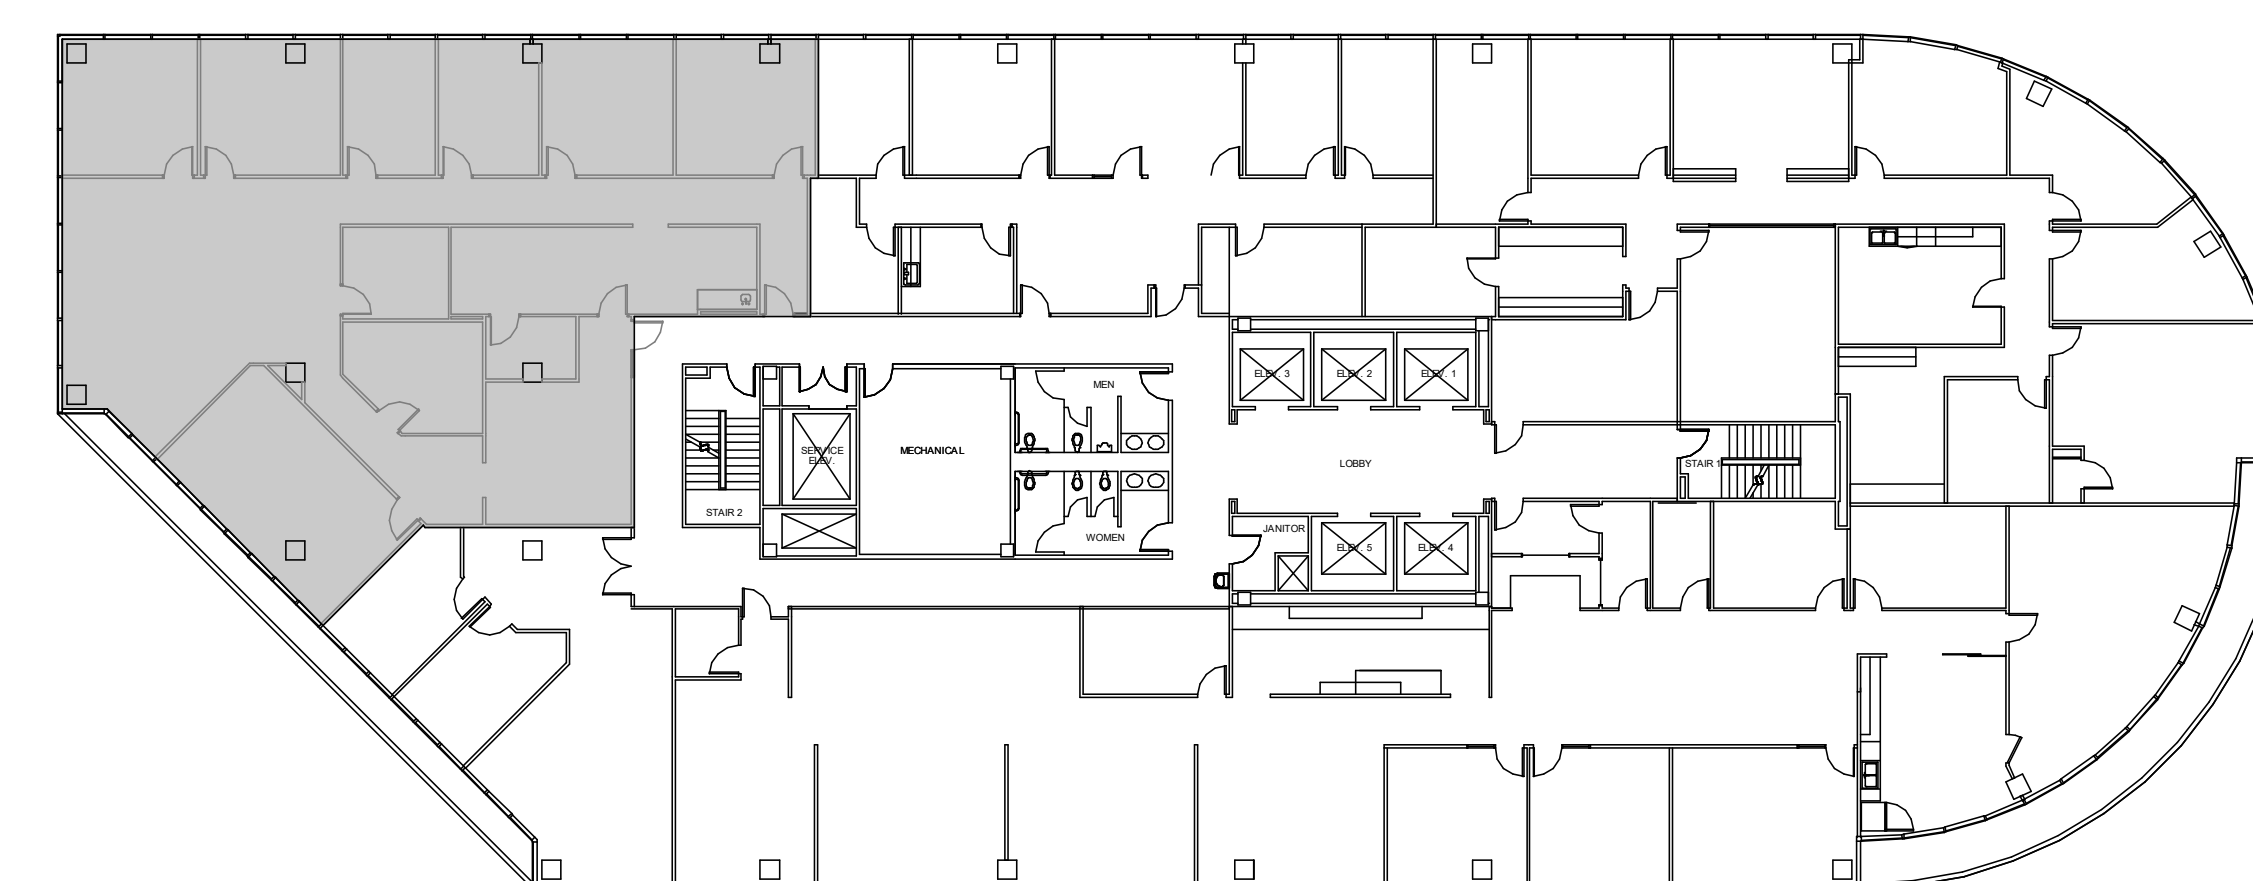

EIGHT

GREENWAY PLAZA

SUITE 1550 4,611 RSF

PARKWAY

832.308.6055 | pky.com