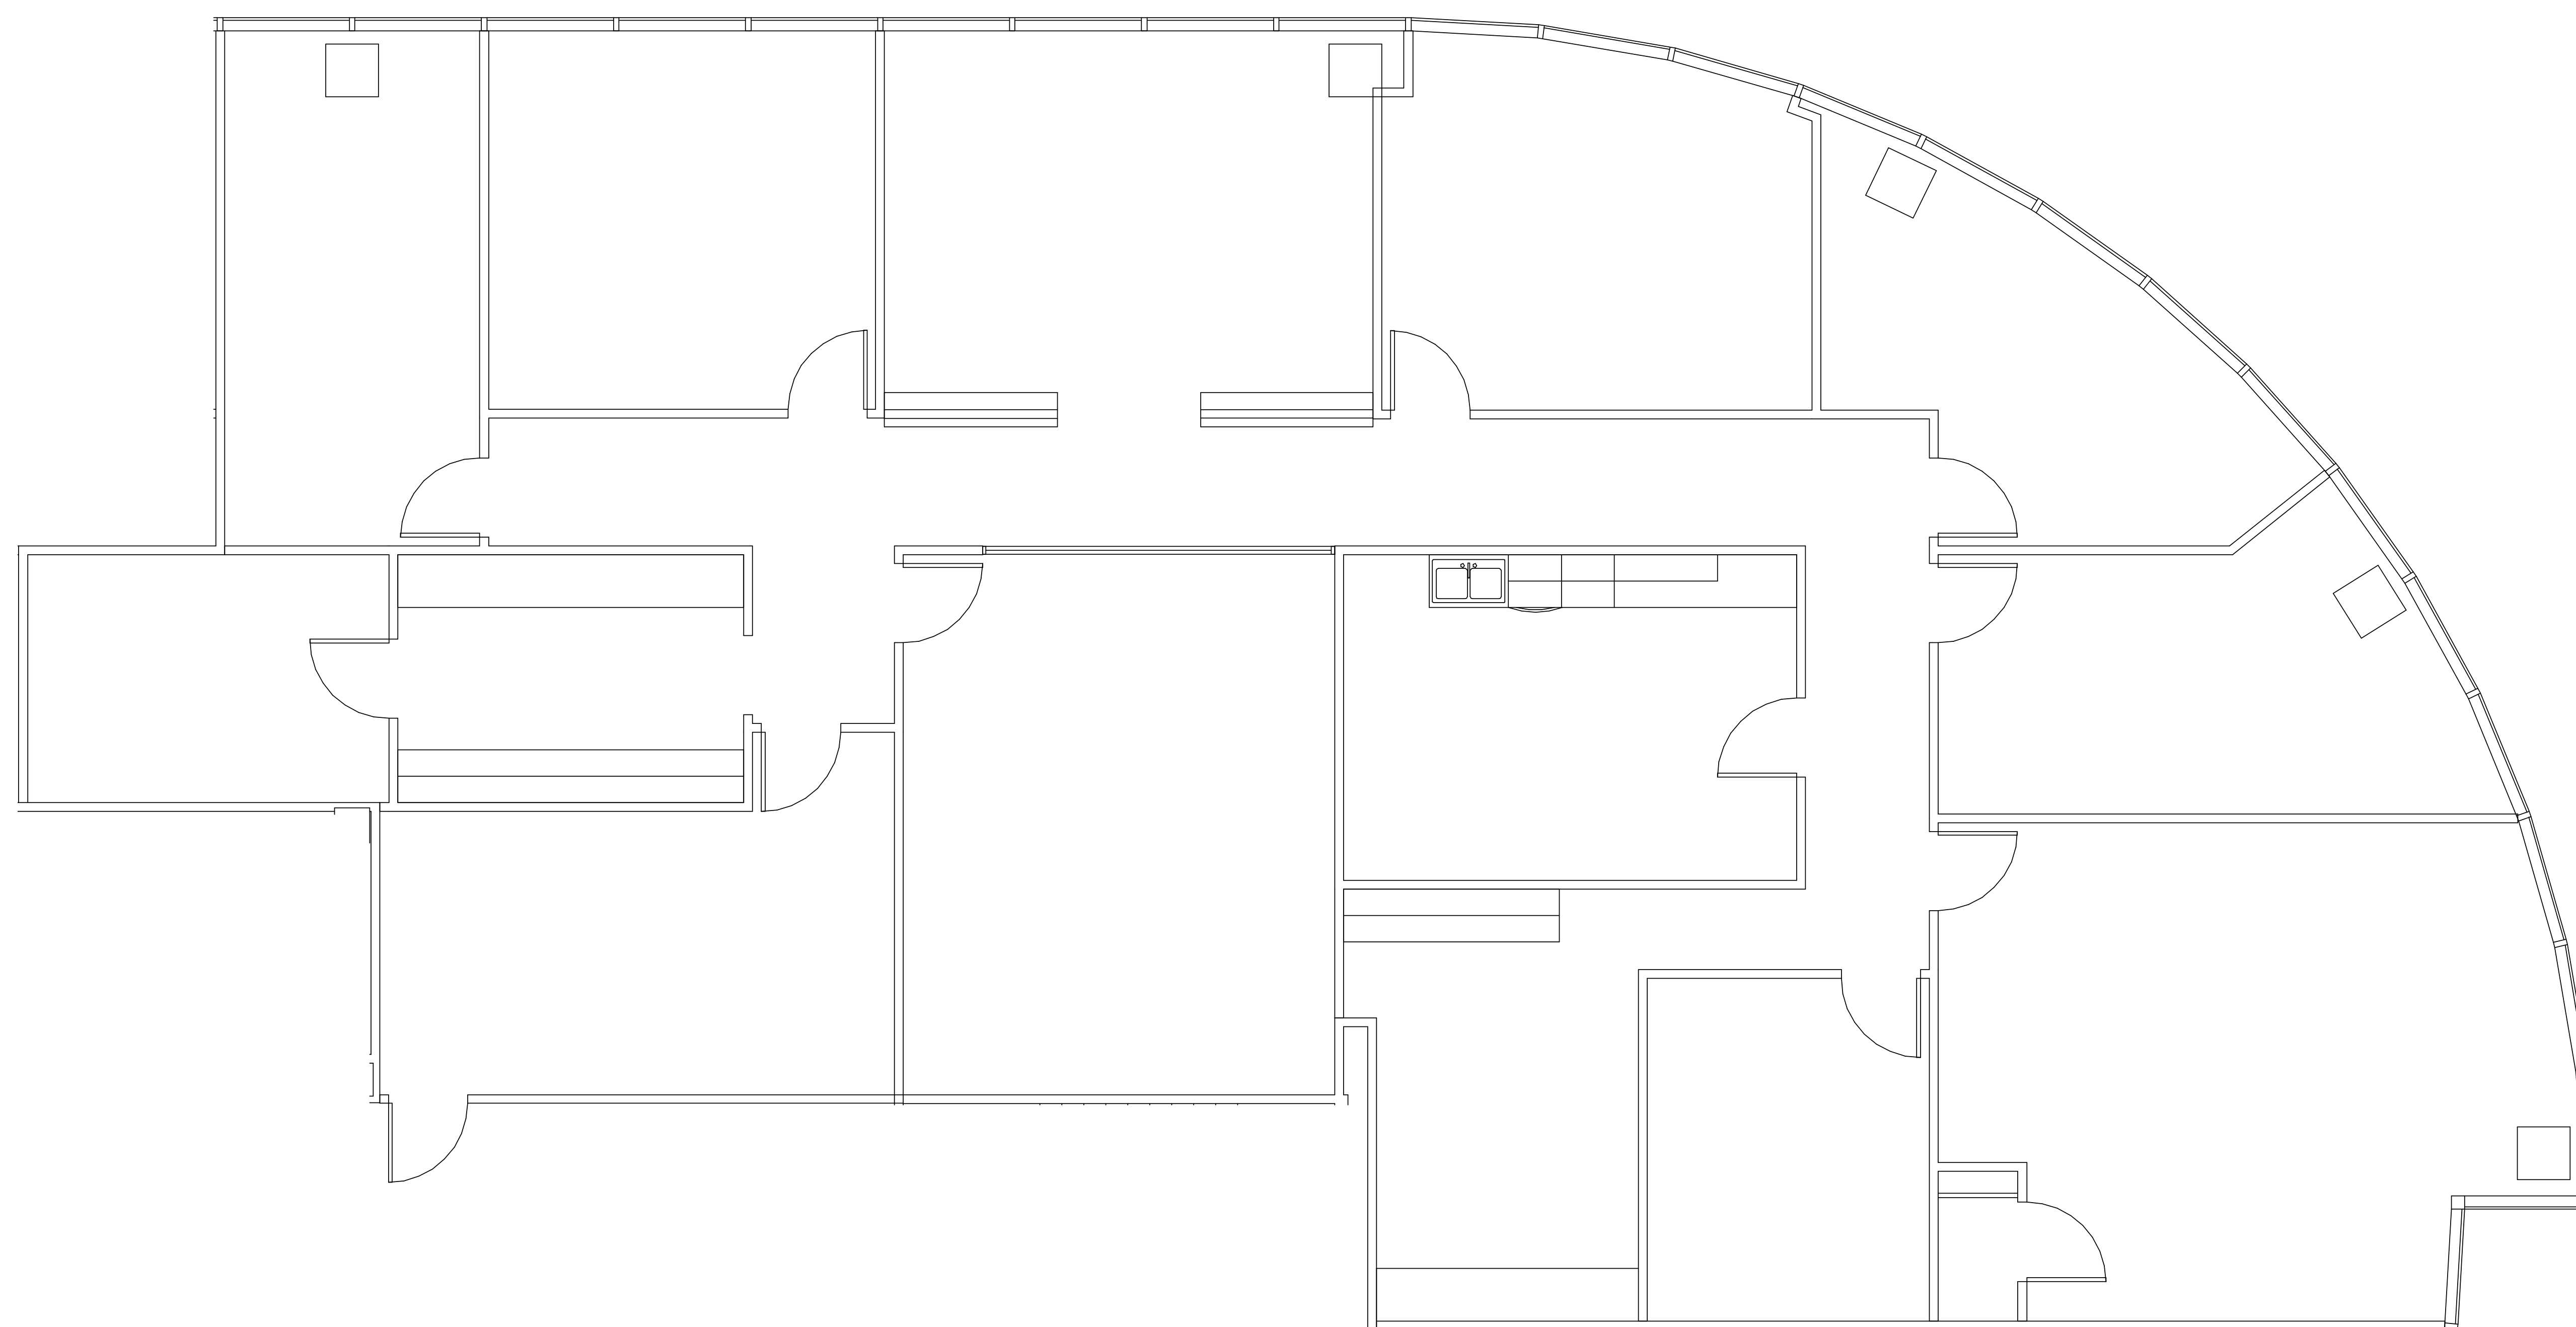

# EIGHT

GREENWAY PLAZA

SUITE 1575 4,335 RSF

**PARKWAY**

832.308.6055 | [pky.com](http://pky.com)