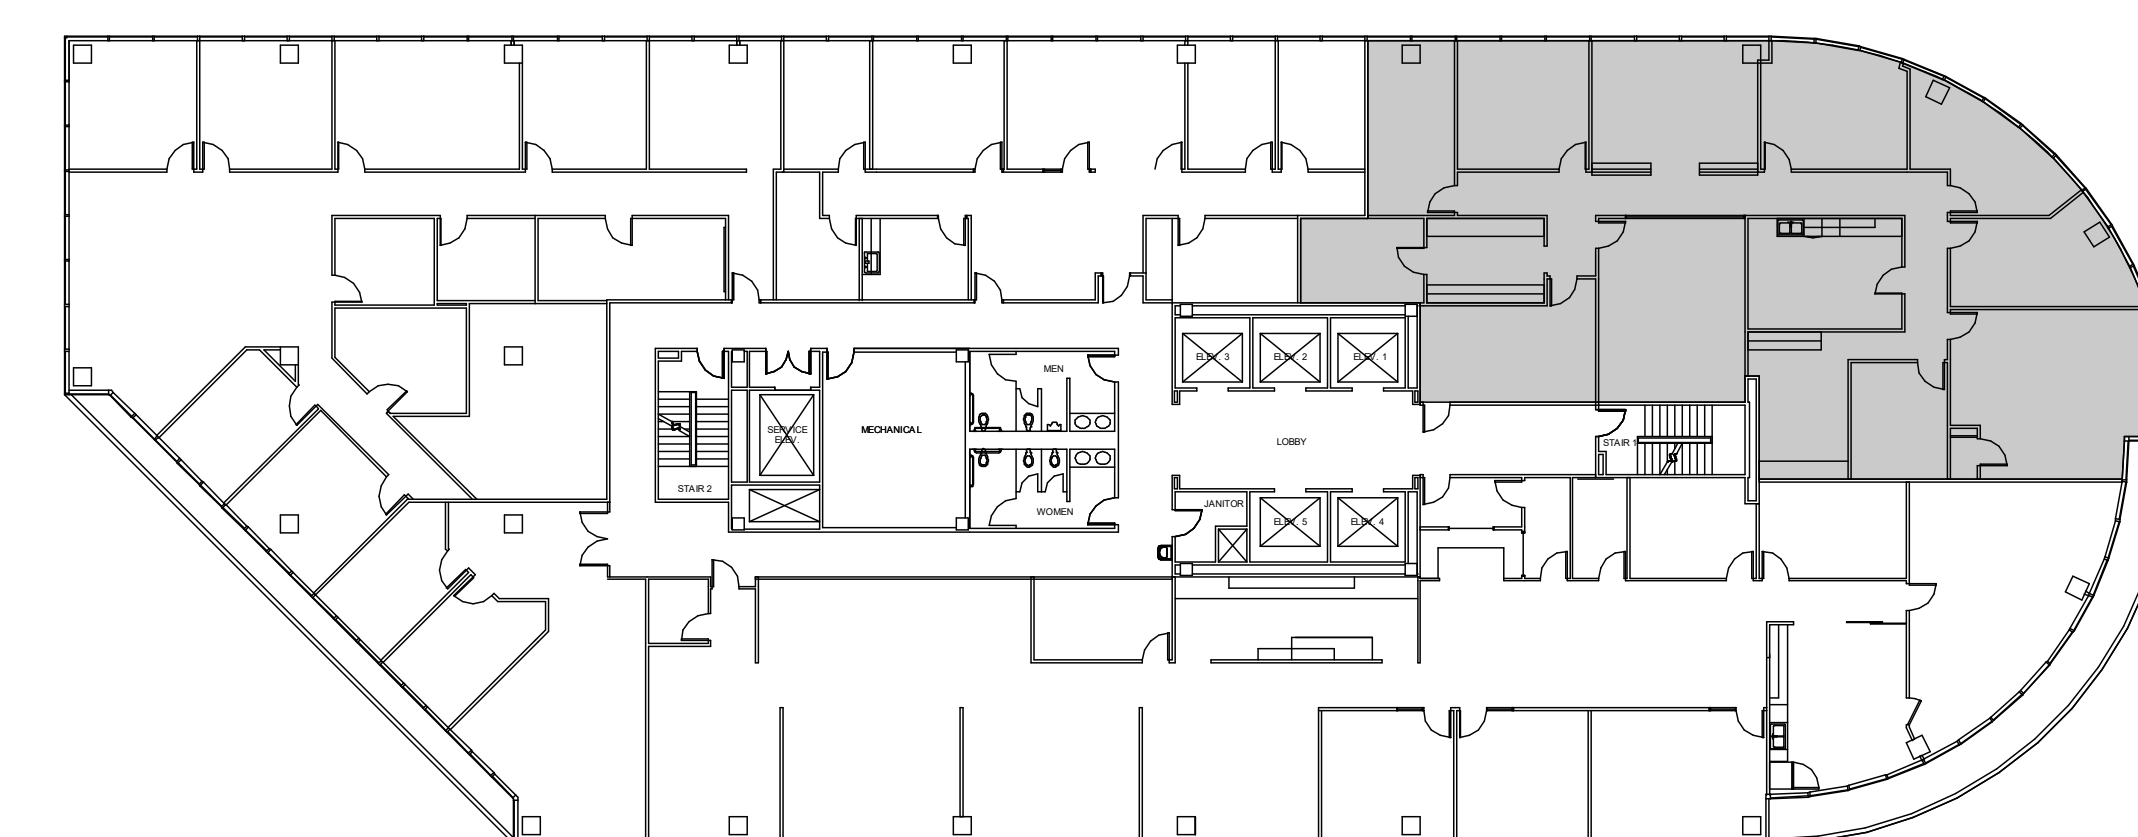

# EIGHT

GREENWAY PLAZA

SUITE 1575 4,335 RSF

**PARKWAY**

832.308.6055 | [pky.com](http://pky.com)