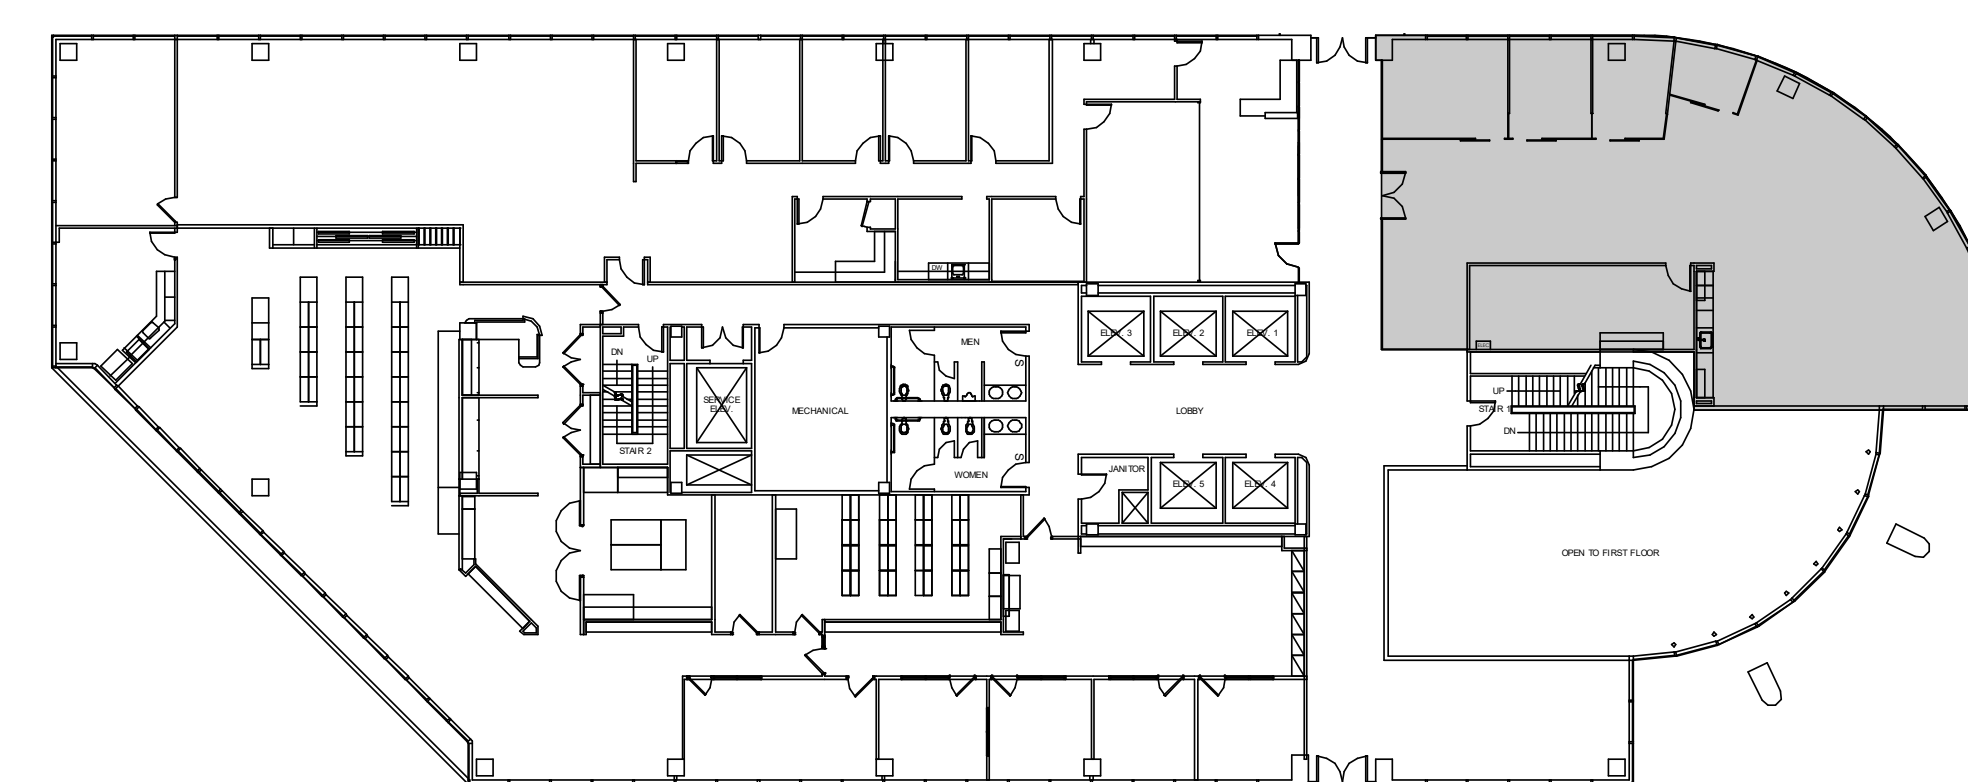

# EIGHT

GREENWAY PLAZA

SUITE 200 3,036 RSF