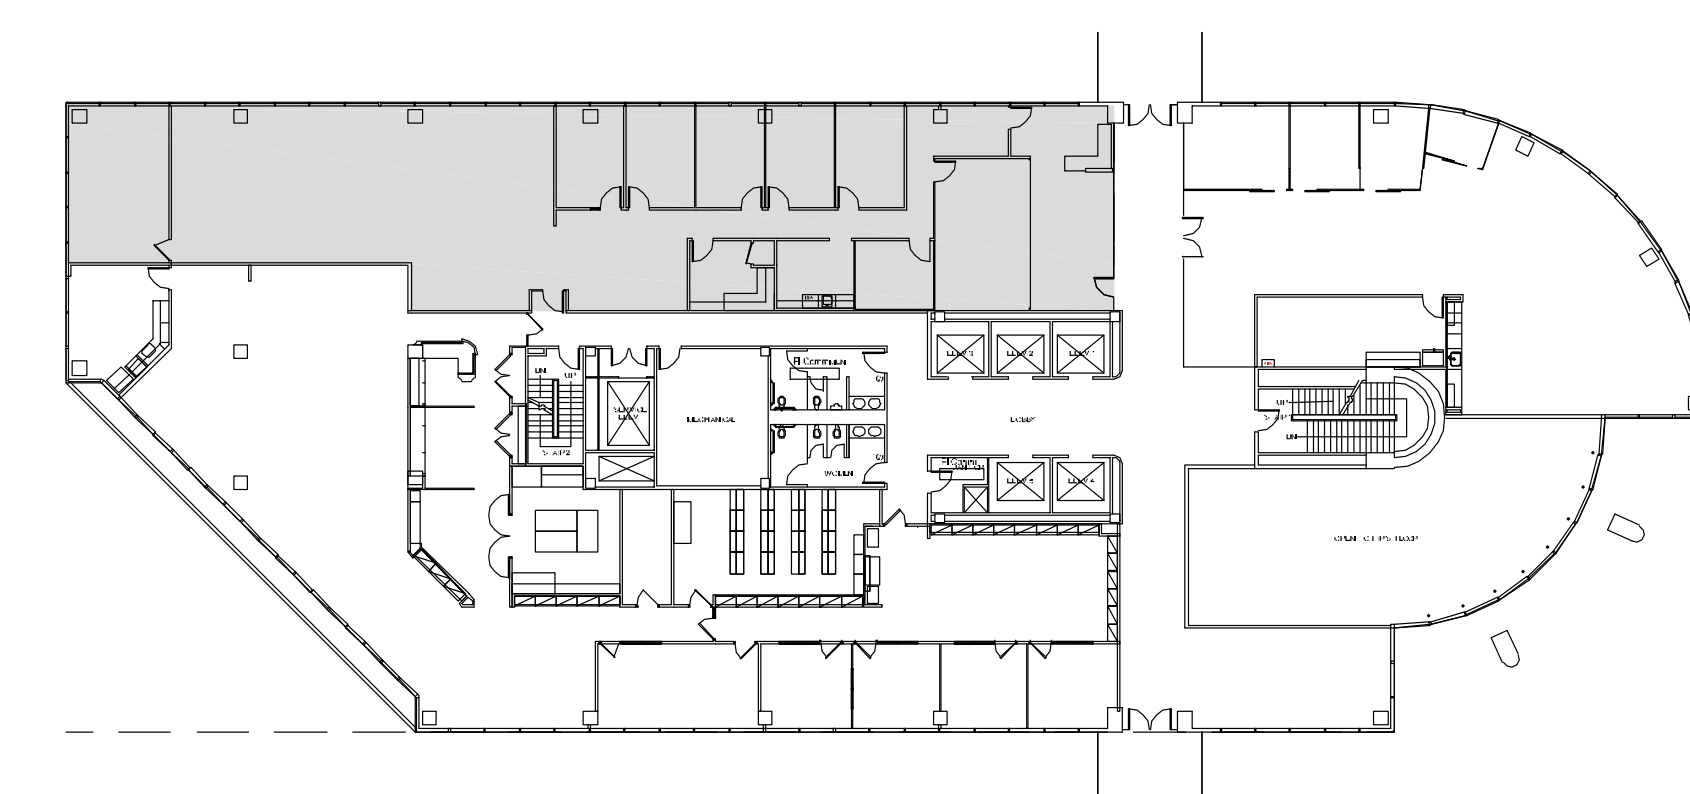

# EIGHT

GREENWAY PLAZA

SUITE 210 4,776 RSF

**PARKWAY**

832.308.6055 | [pky.com](http://pky.com)

NORTH