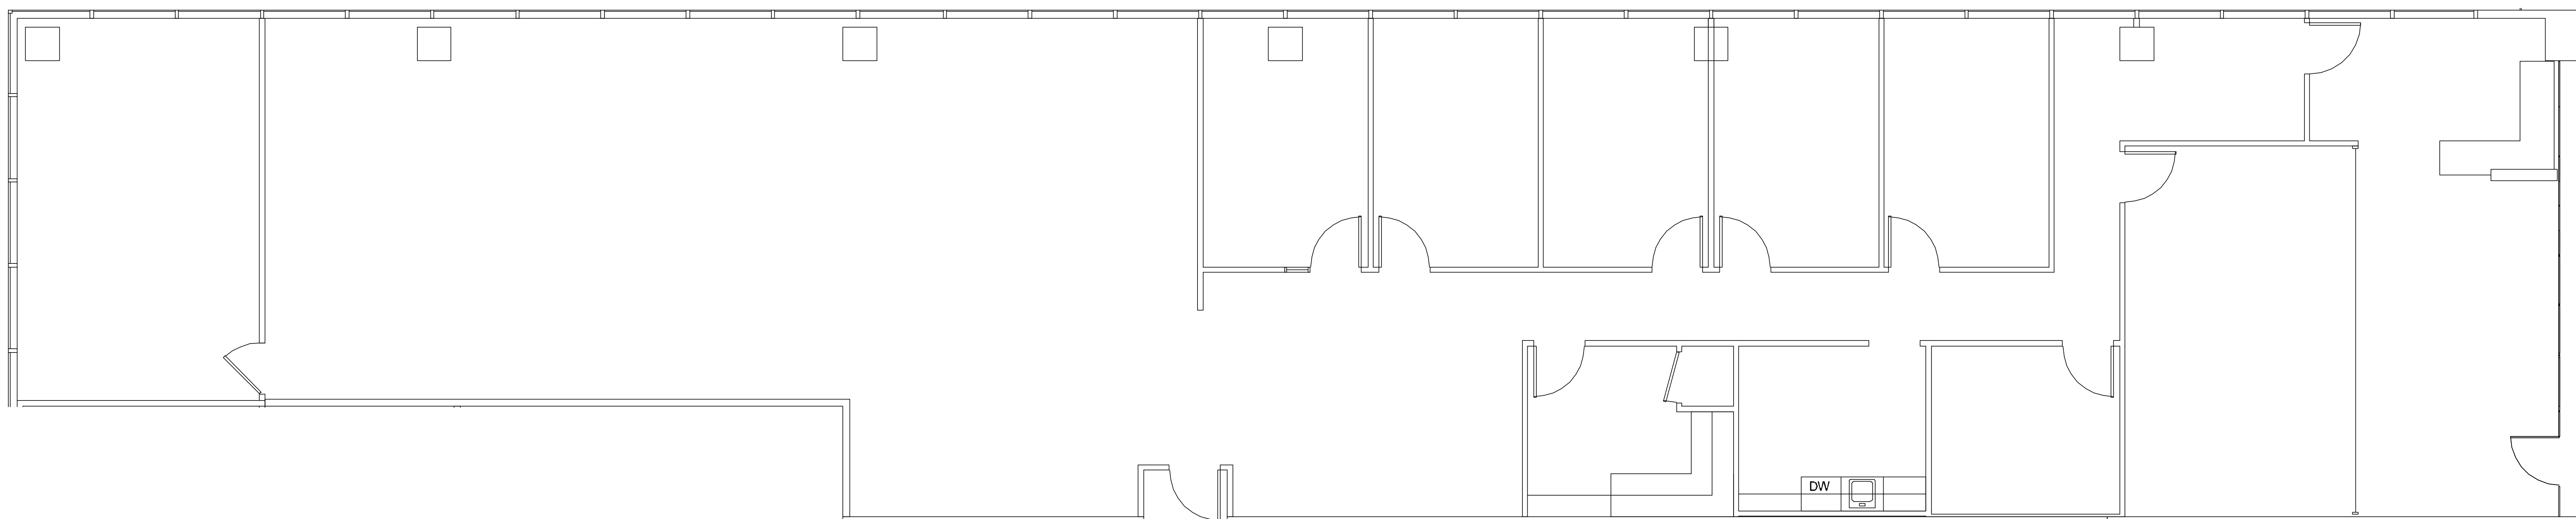

# EIGHT

GREENWAY PLAZA

SUITE 210 4,776 RSF

**PARKWAY**

832.308.6055 | [pky.com](http://pky.com)

NORTH