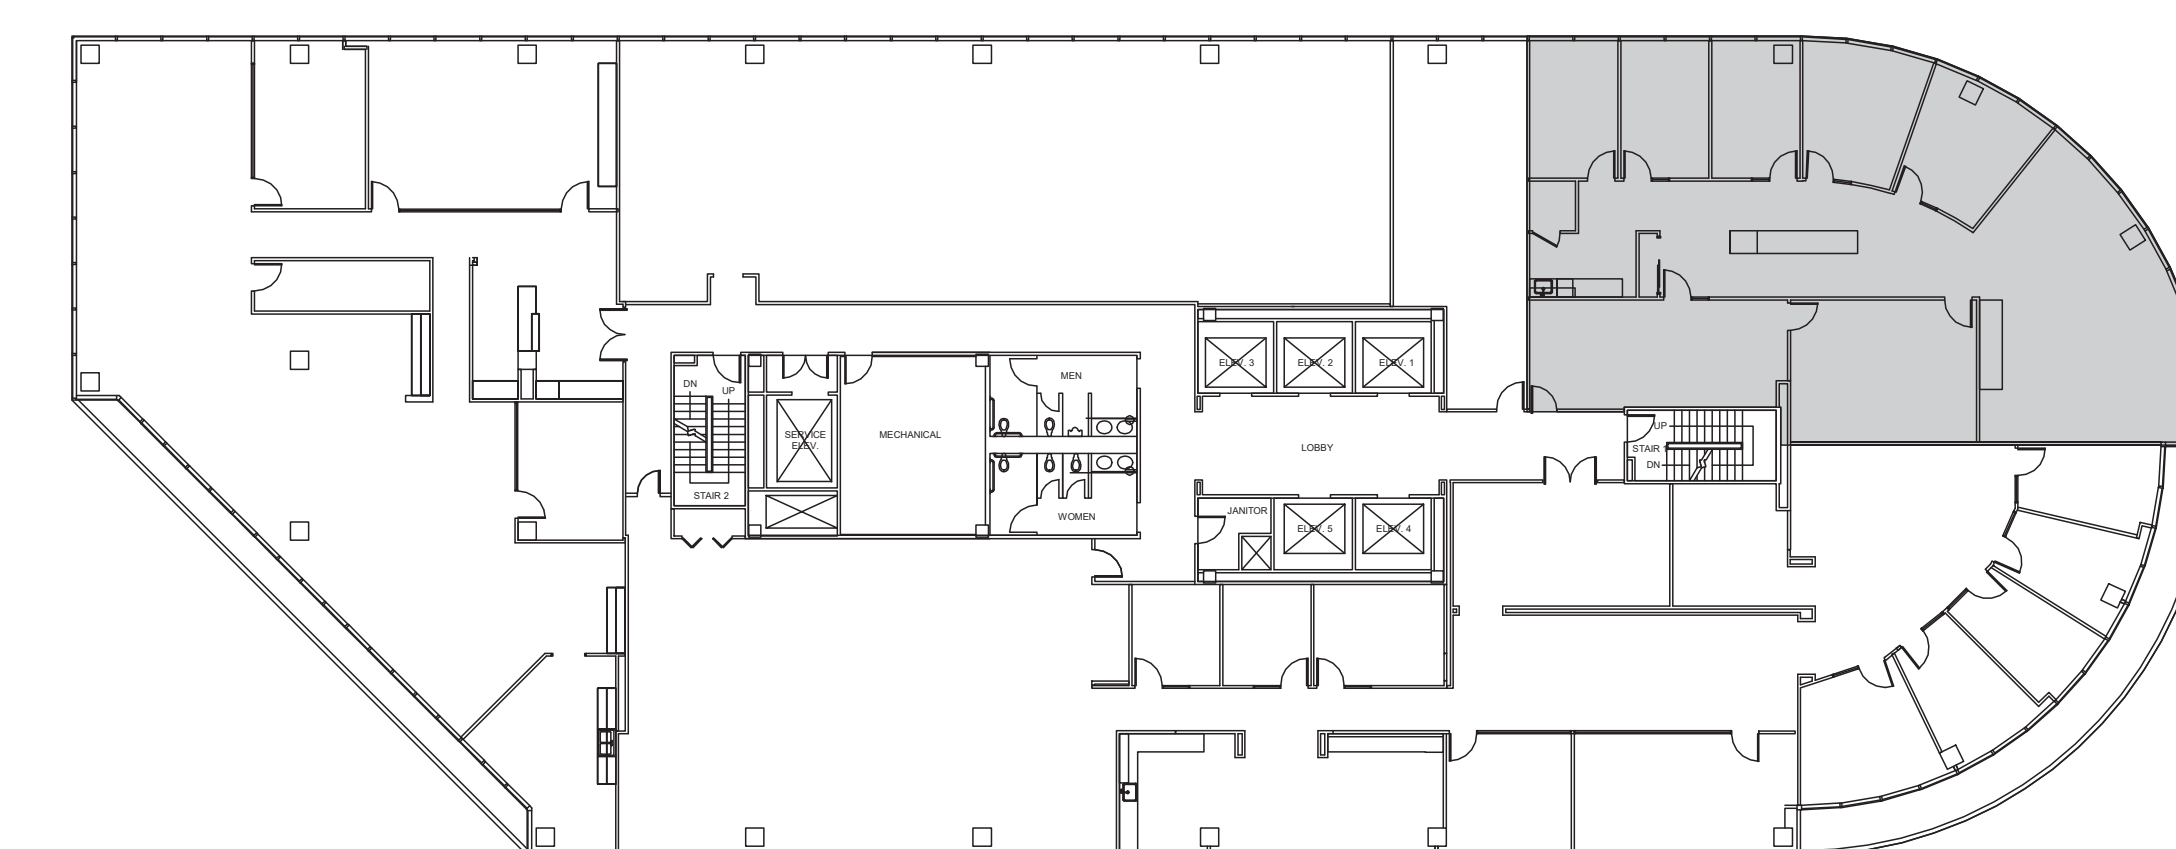

EIGHT

GREENWAY PLAZA

SUITE 404 3,332 RSF

PARKWAY

832.308.6055 | pky.com