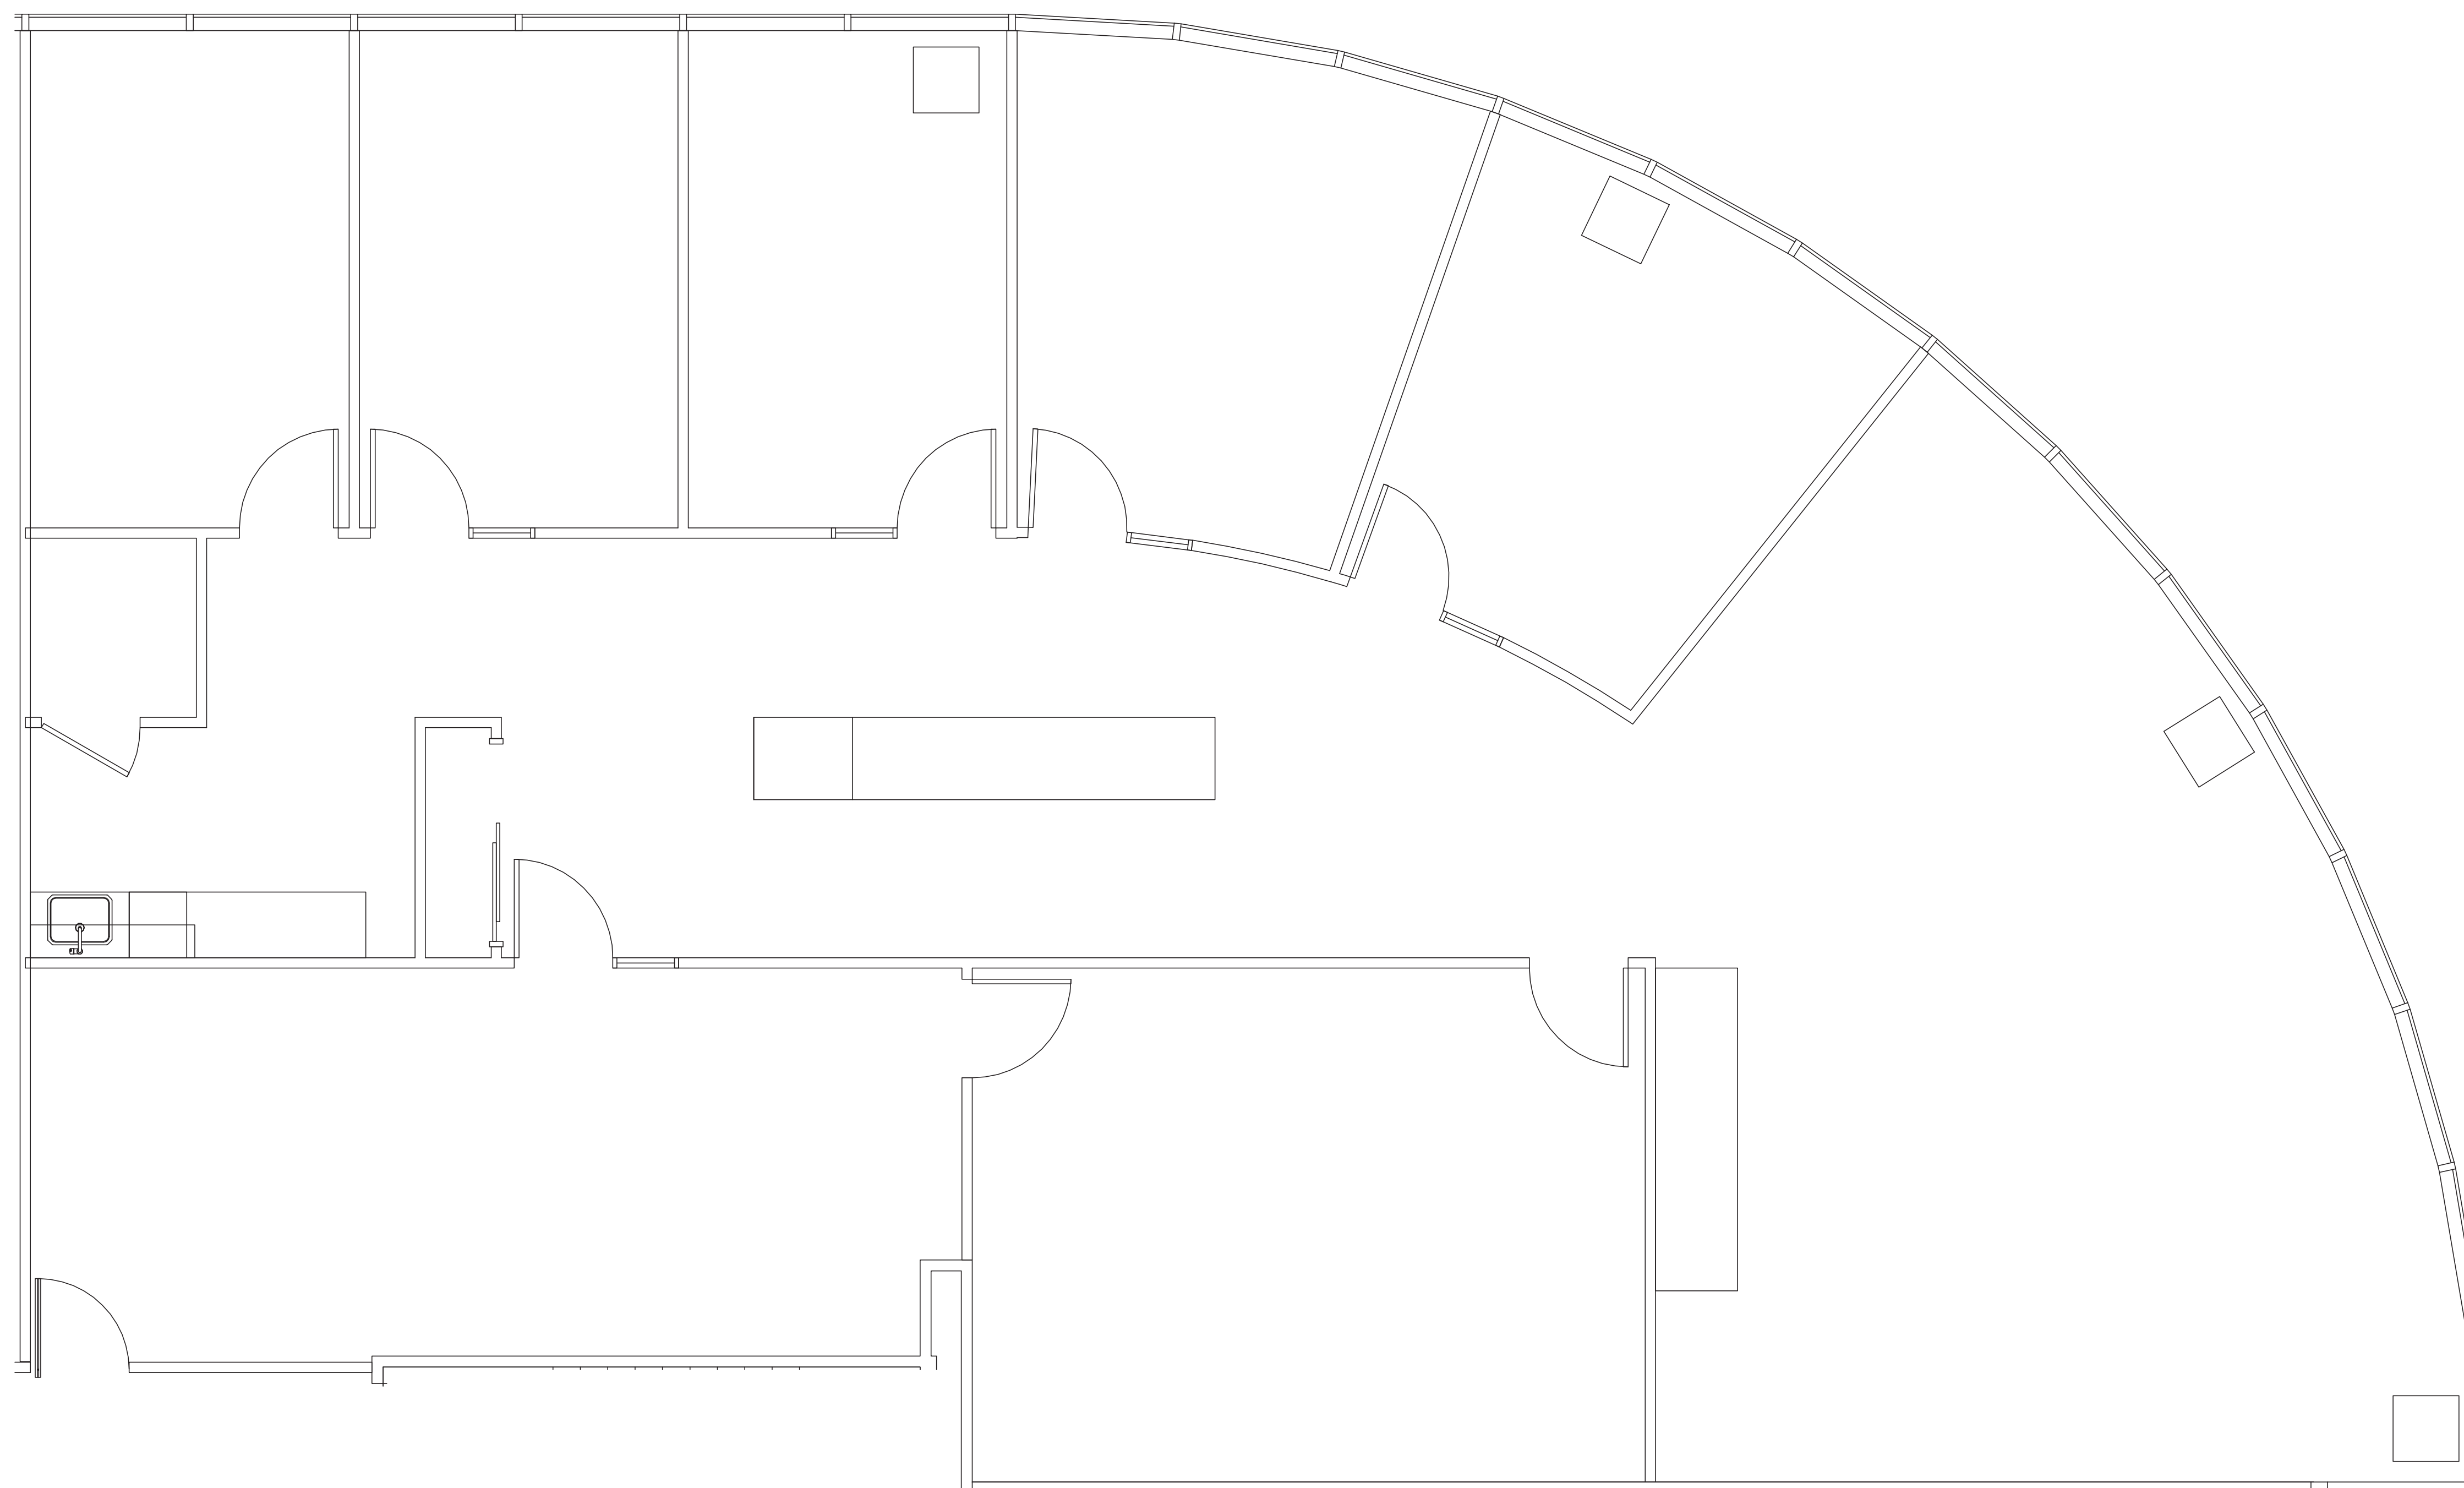

EIGHT

GREENWAY PLAZA

SUITE 404 3,332 RSF

PARKWAY

832.308.6055 | pky.com