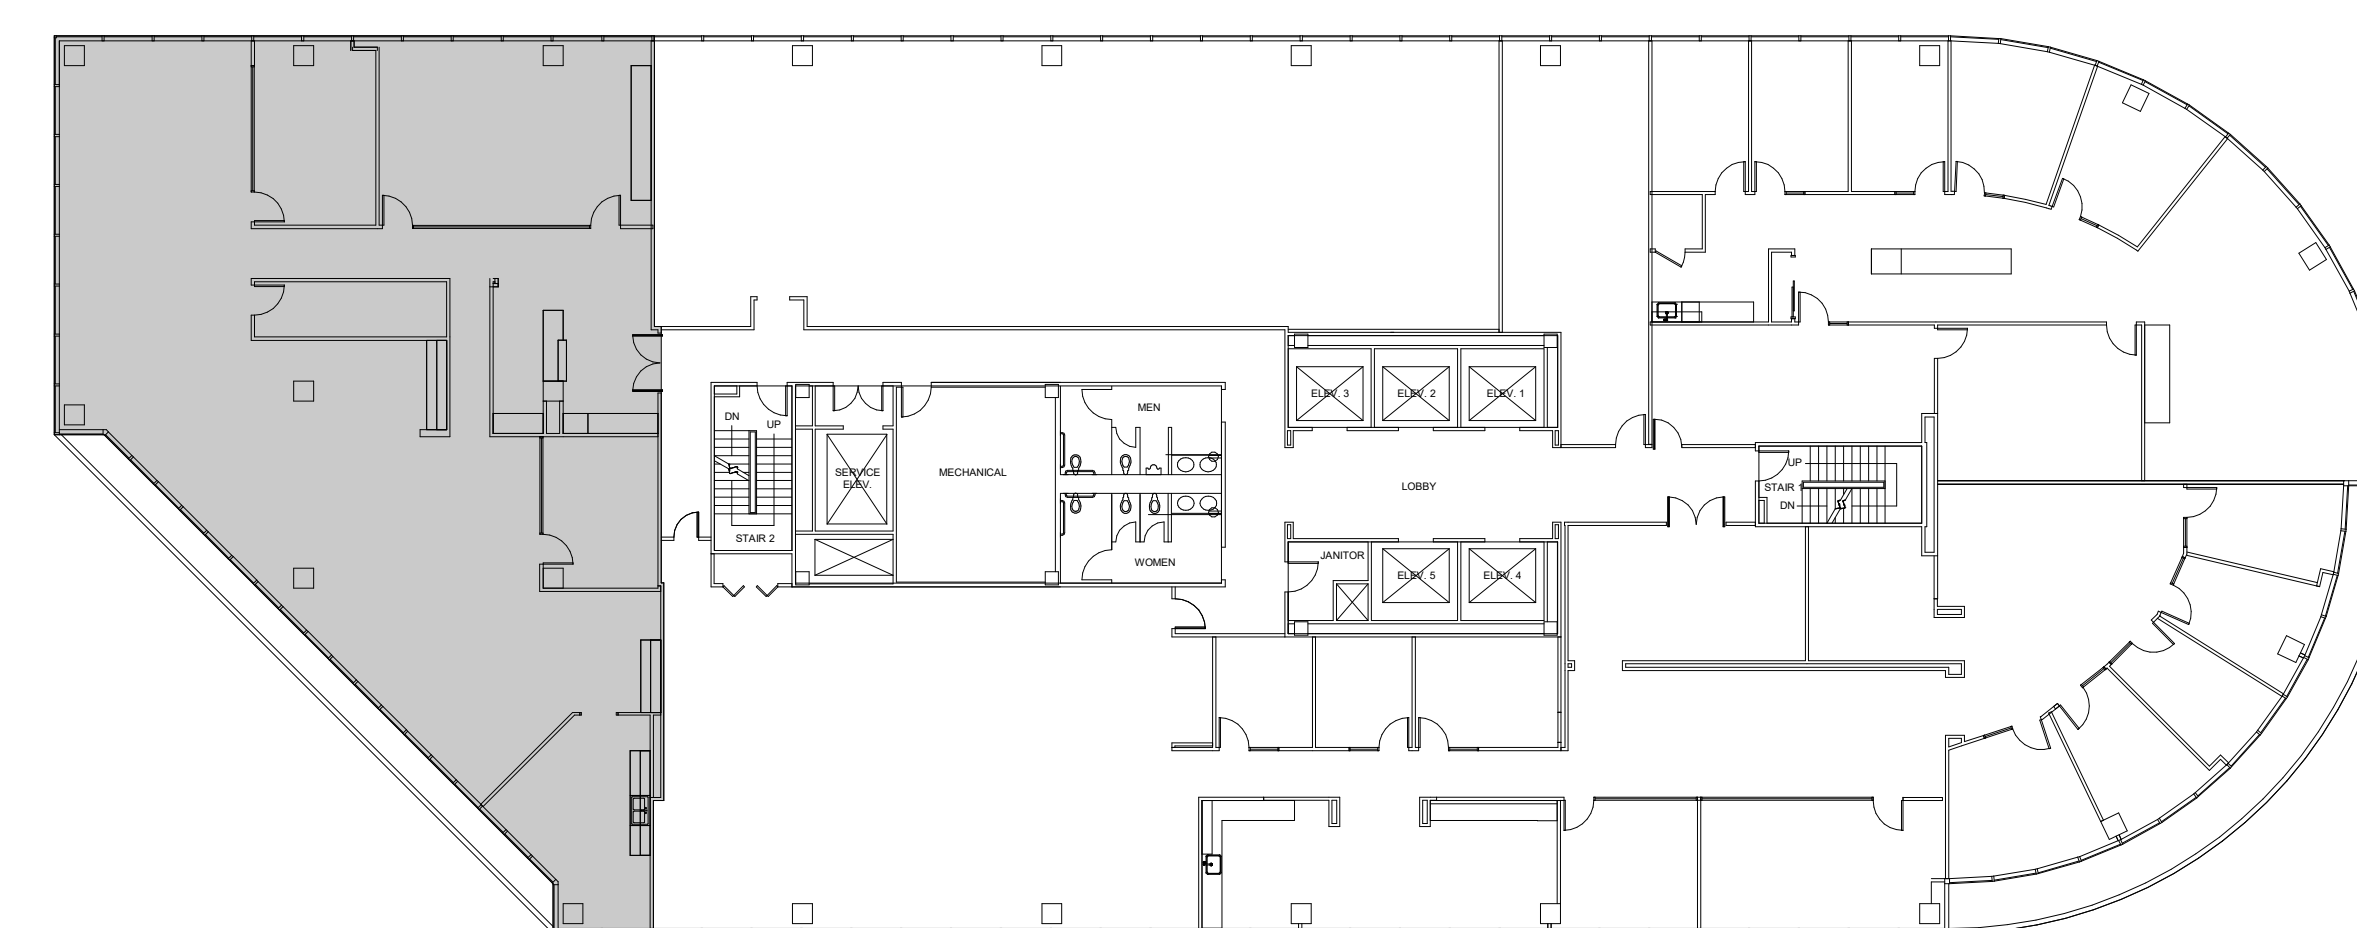

EIGHT

GREENWAY PLAZA

SUITE 460 4,740 RSF

PARKWAY

832.308.6055 | pky.com