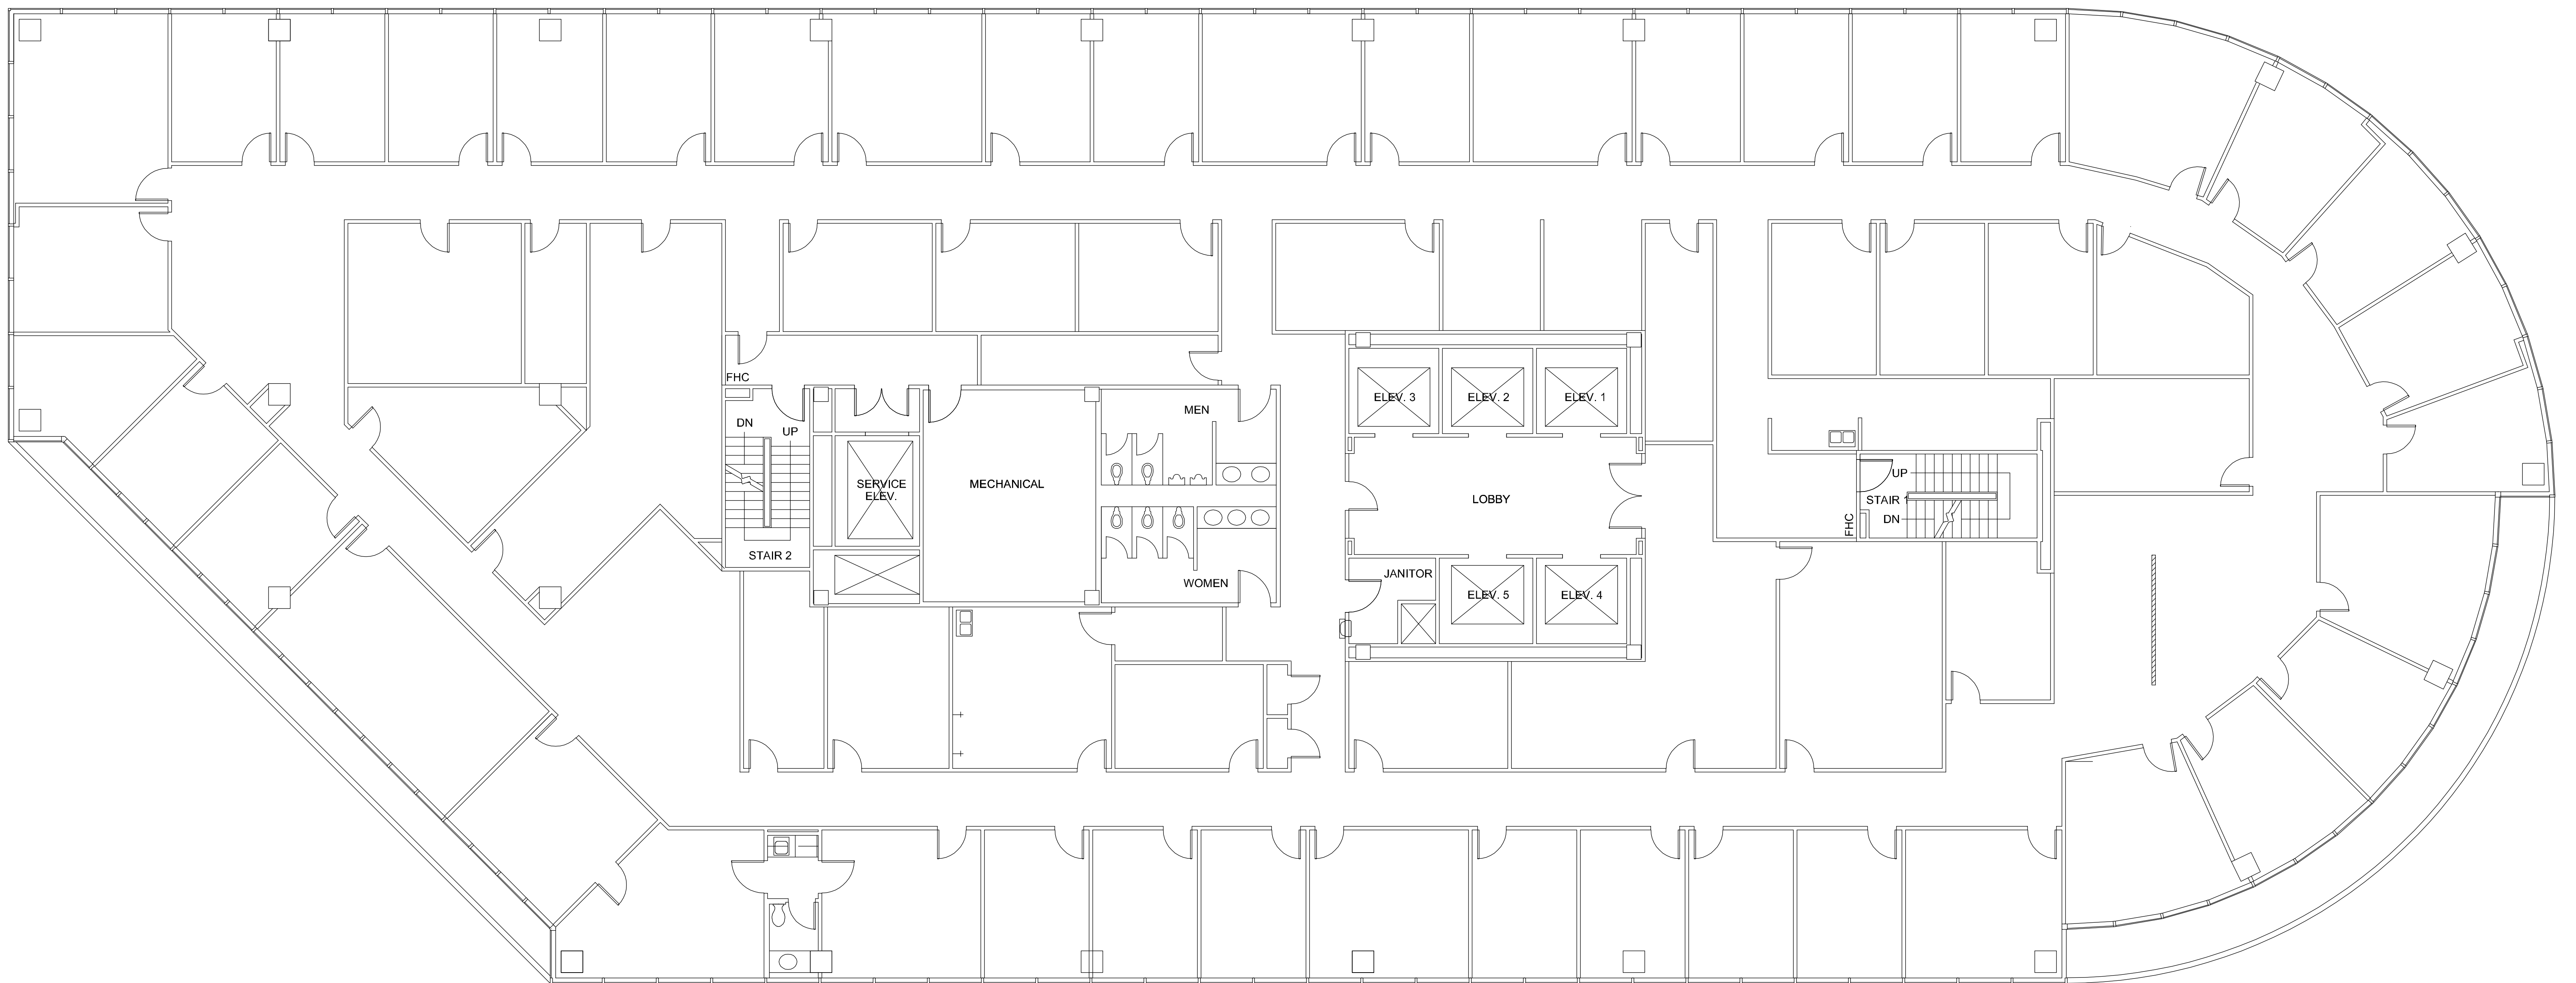

EIGHT

GREENWAY PLAZA

SUITE 500 18,936 RSF

PARKWAY

832.308.6055 | pky.com