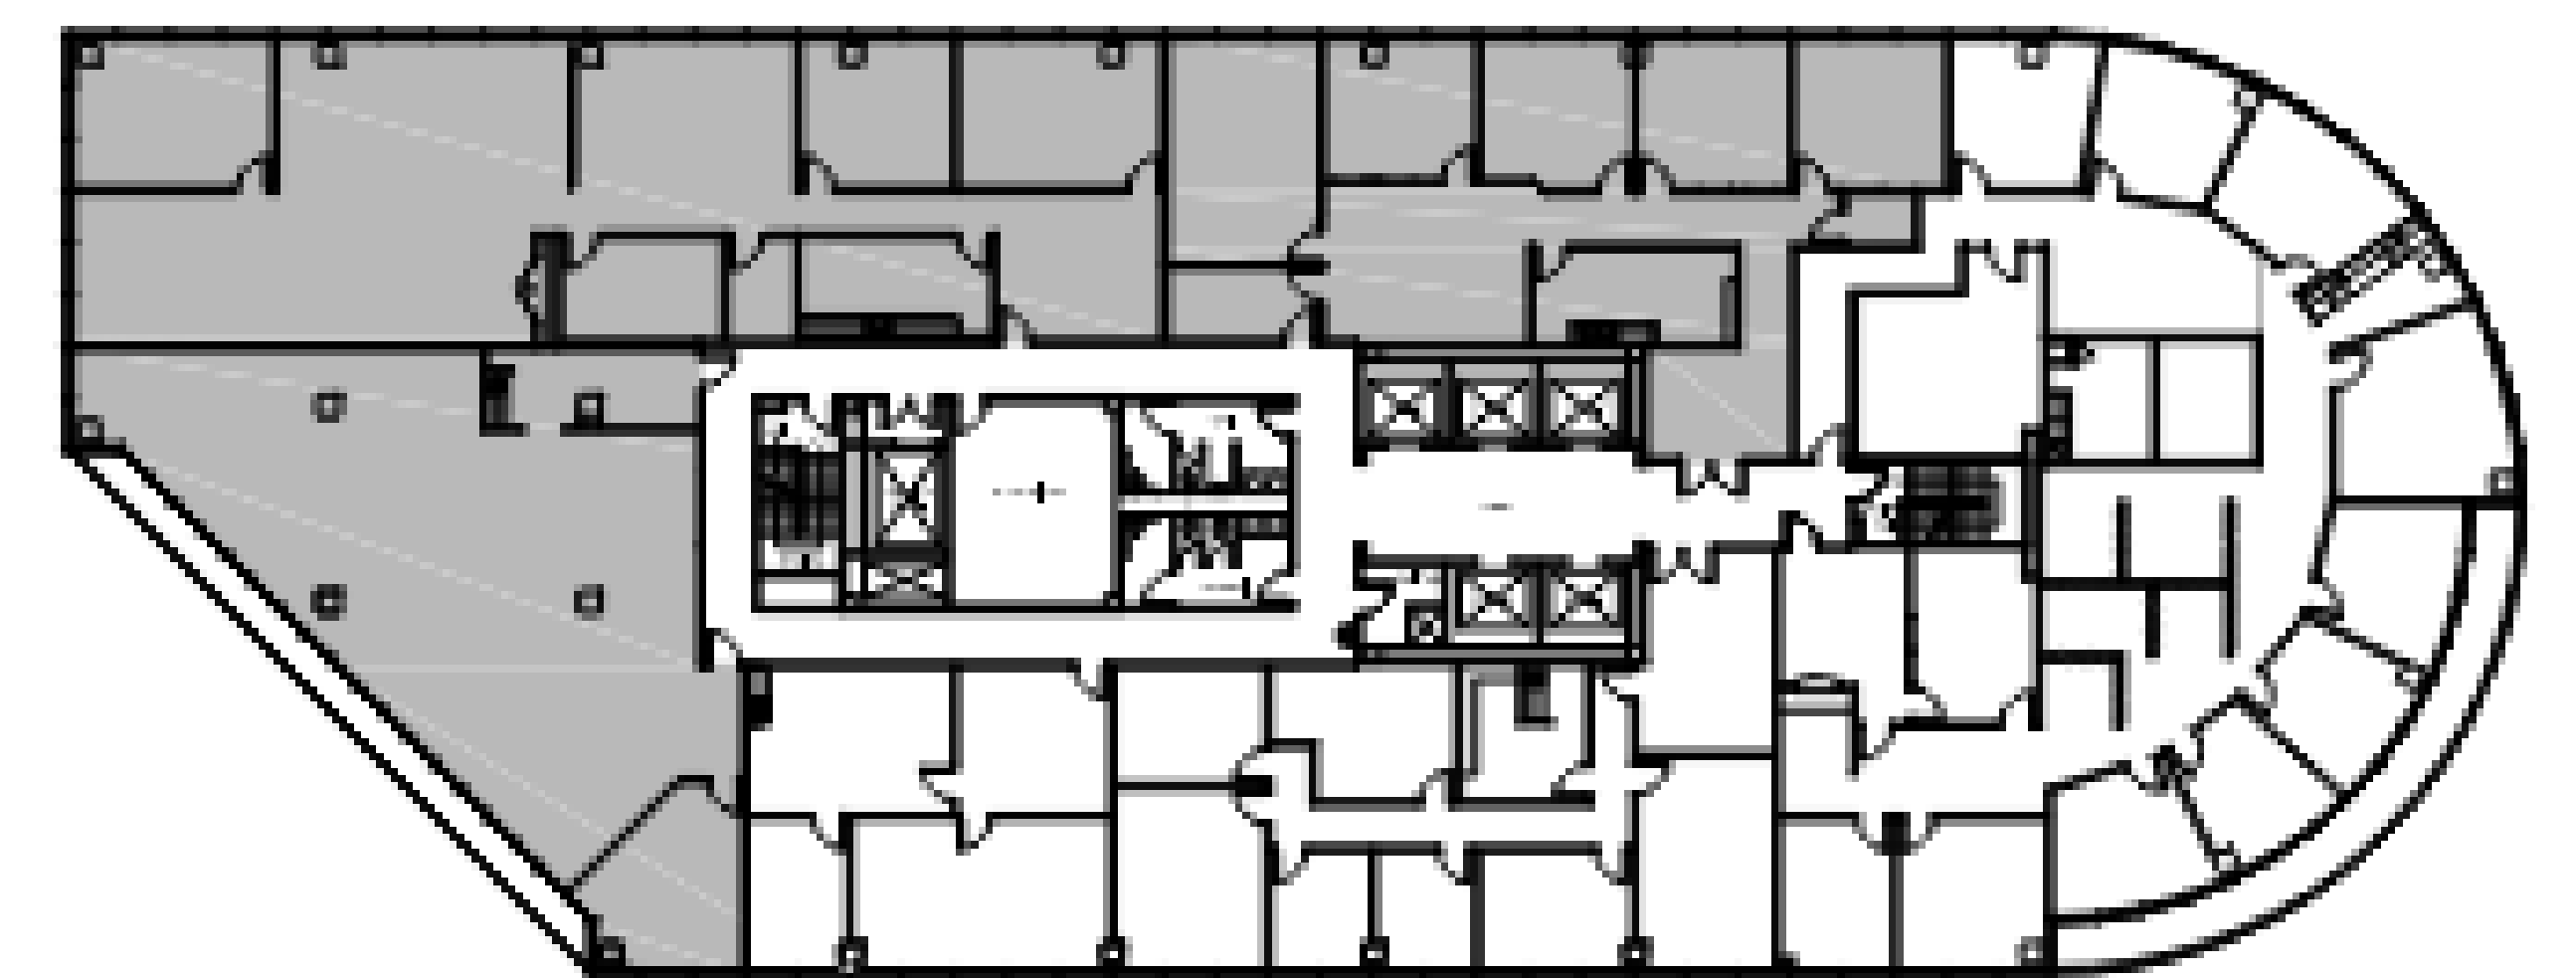

EIGHT

GREENWAY PLAZA

SUITE 615 9,530 RSF

PARKWAY

832.308.6055 | pky.com

NORTH