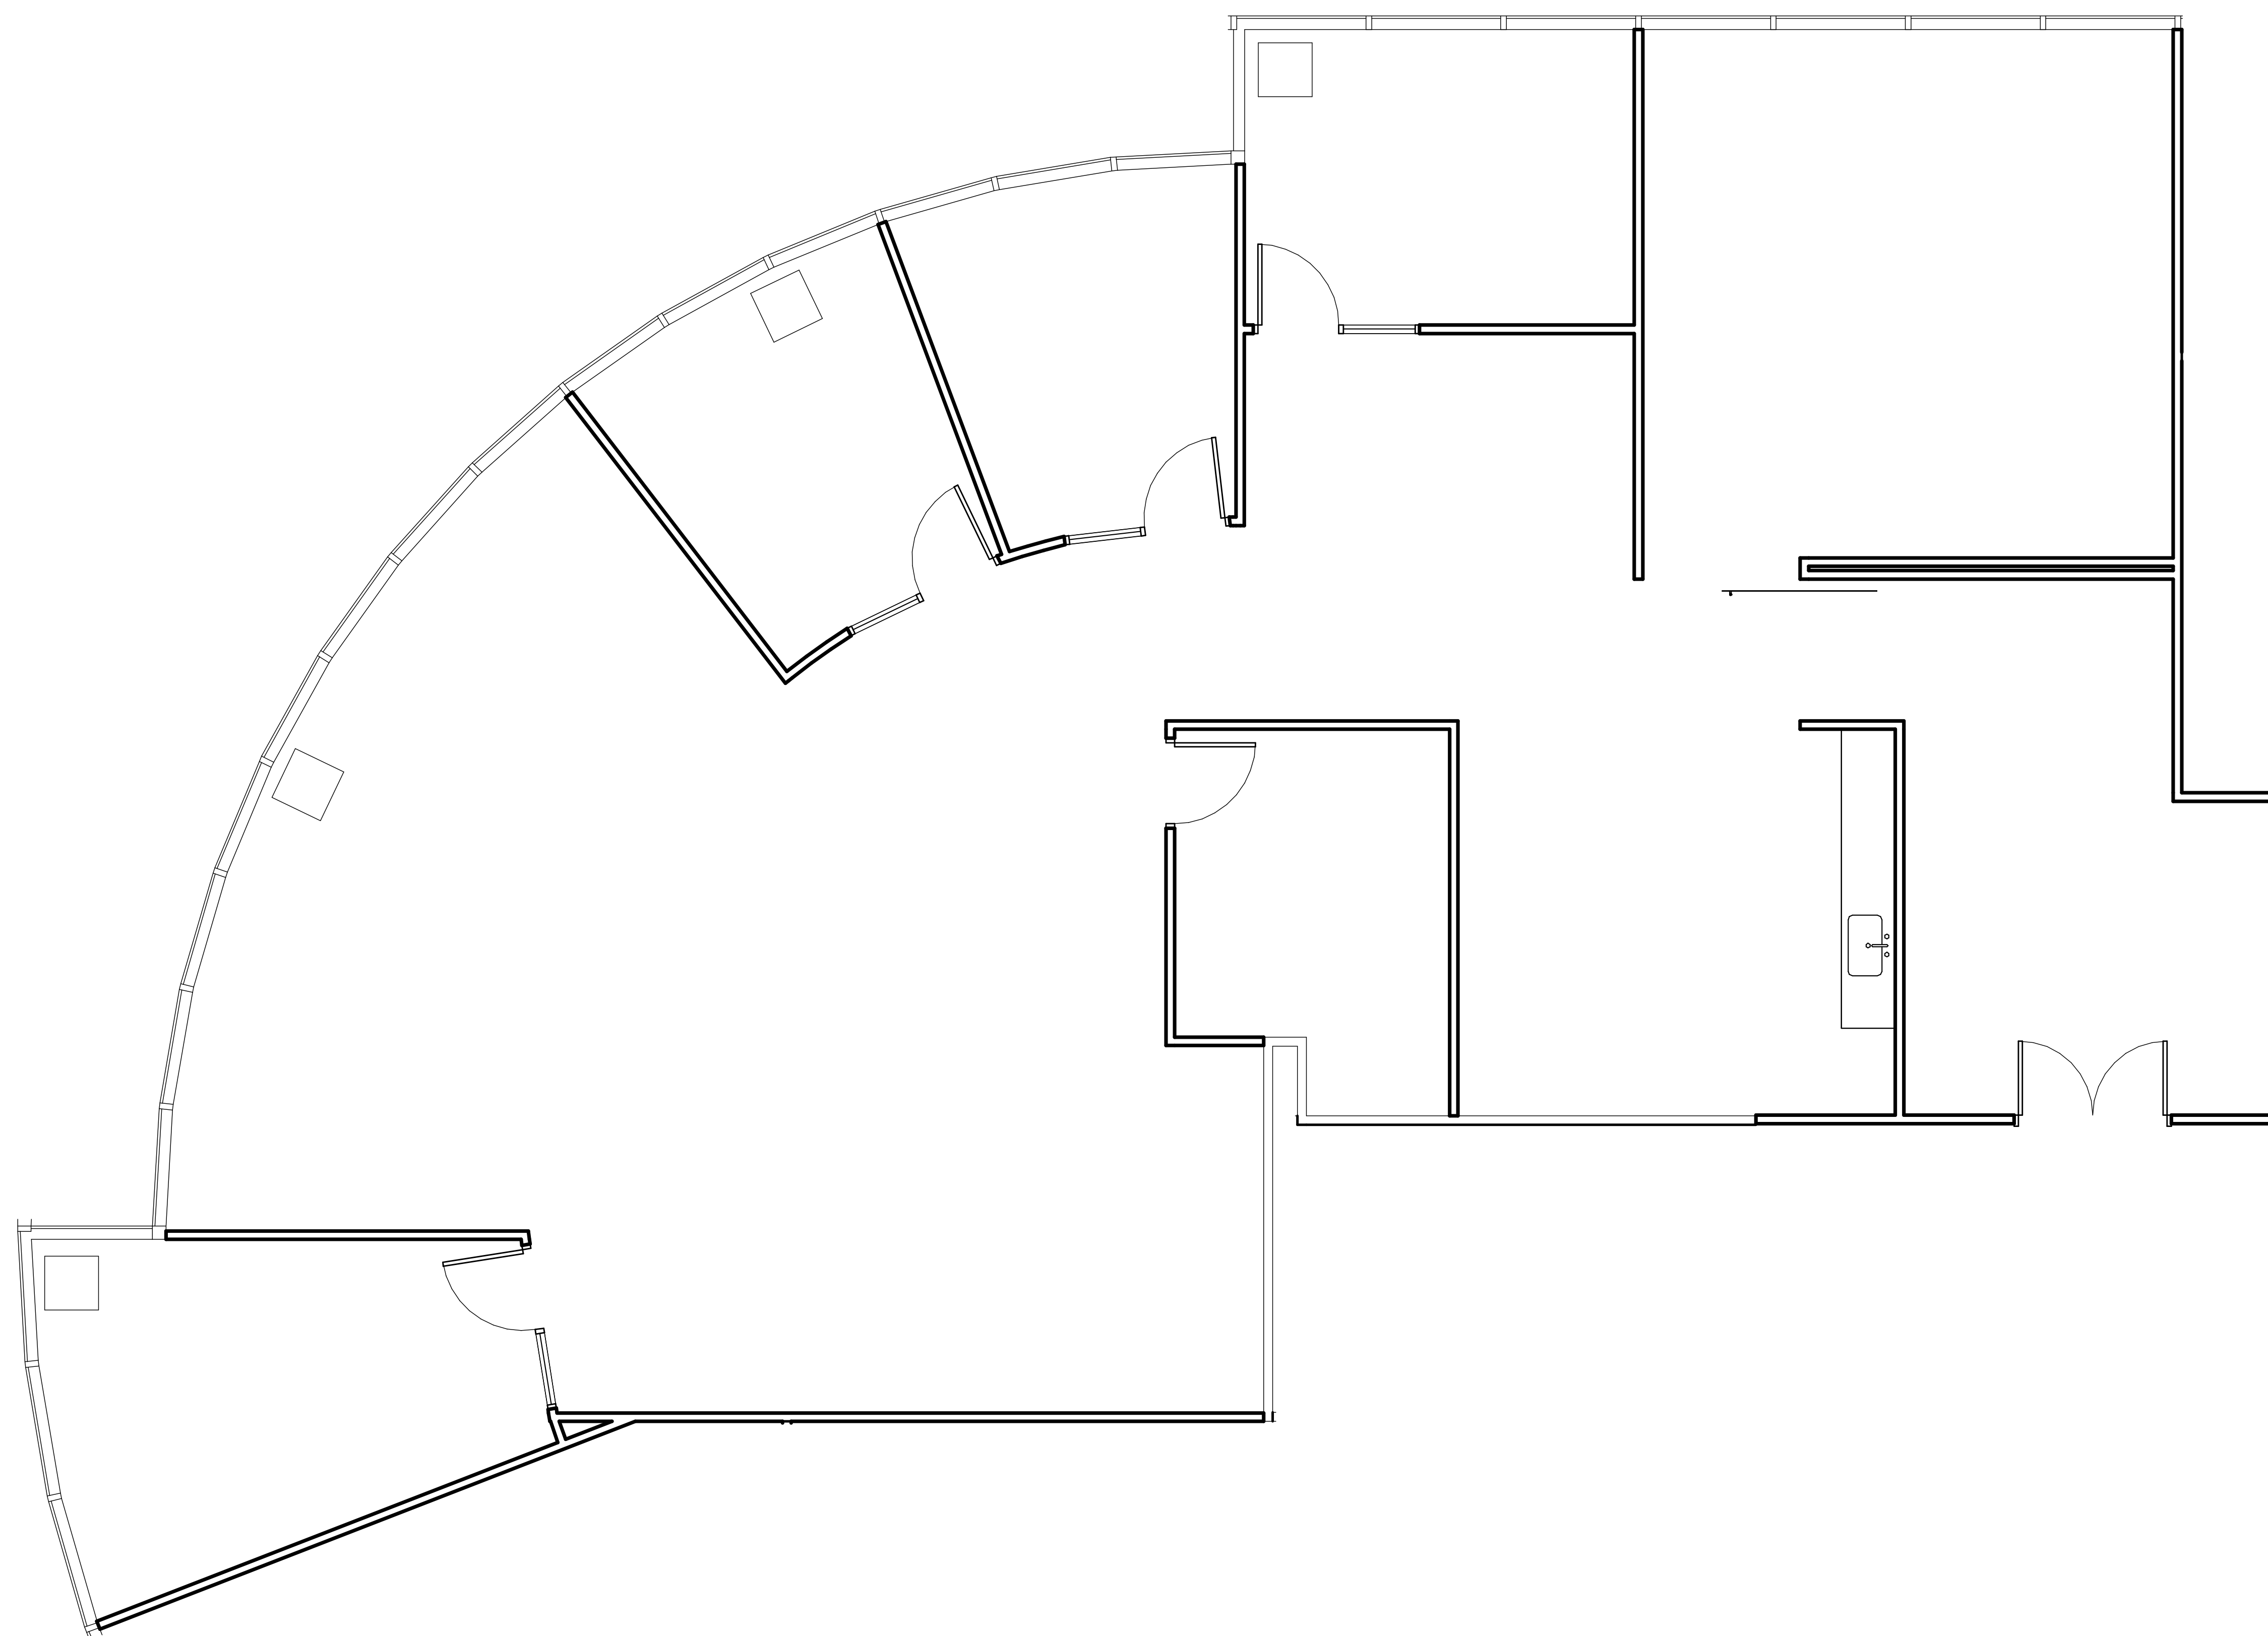

EIGHT

GREENWAY PLAZA

SUITE 800 3,776 RSF

PARKWAY

832.308.6055 | pky.com