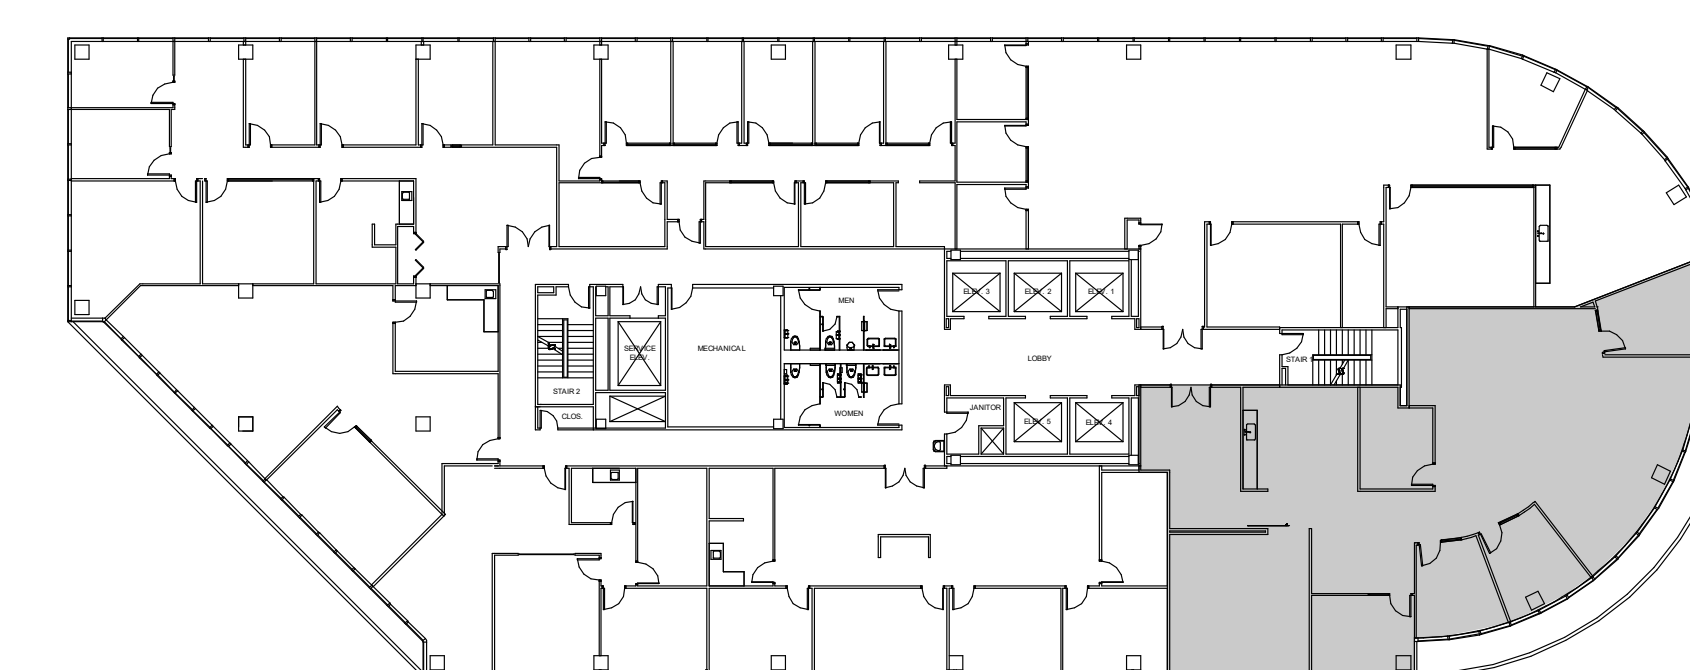

EIGHT

GREENWAY PLAZA

SUITE 800 3,776 RSF

PARKWAY

832.308.6055 | pky.com