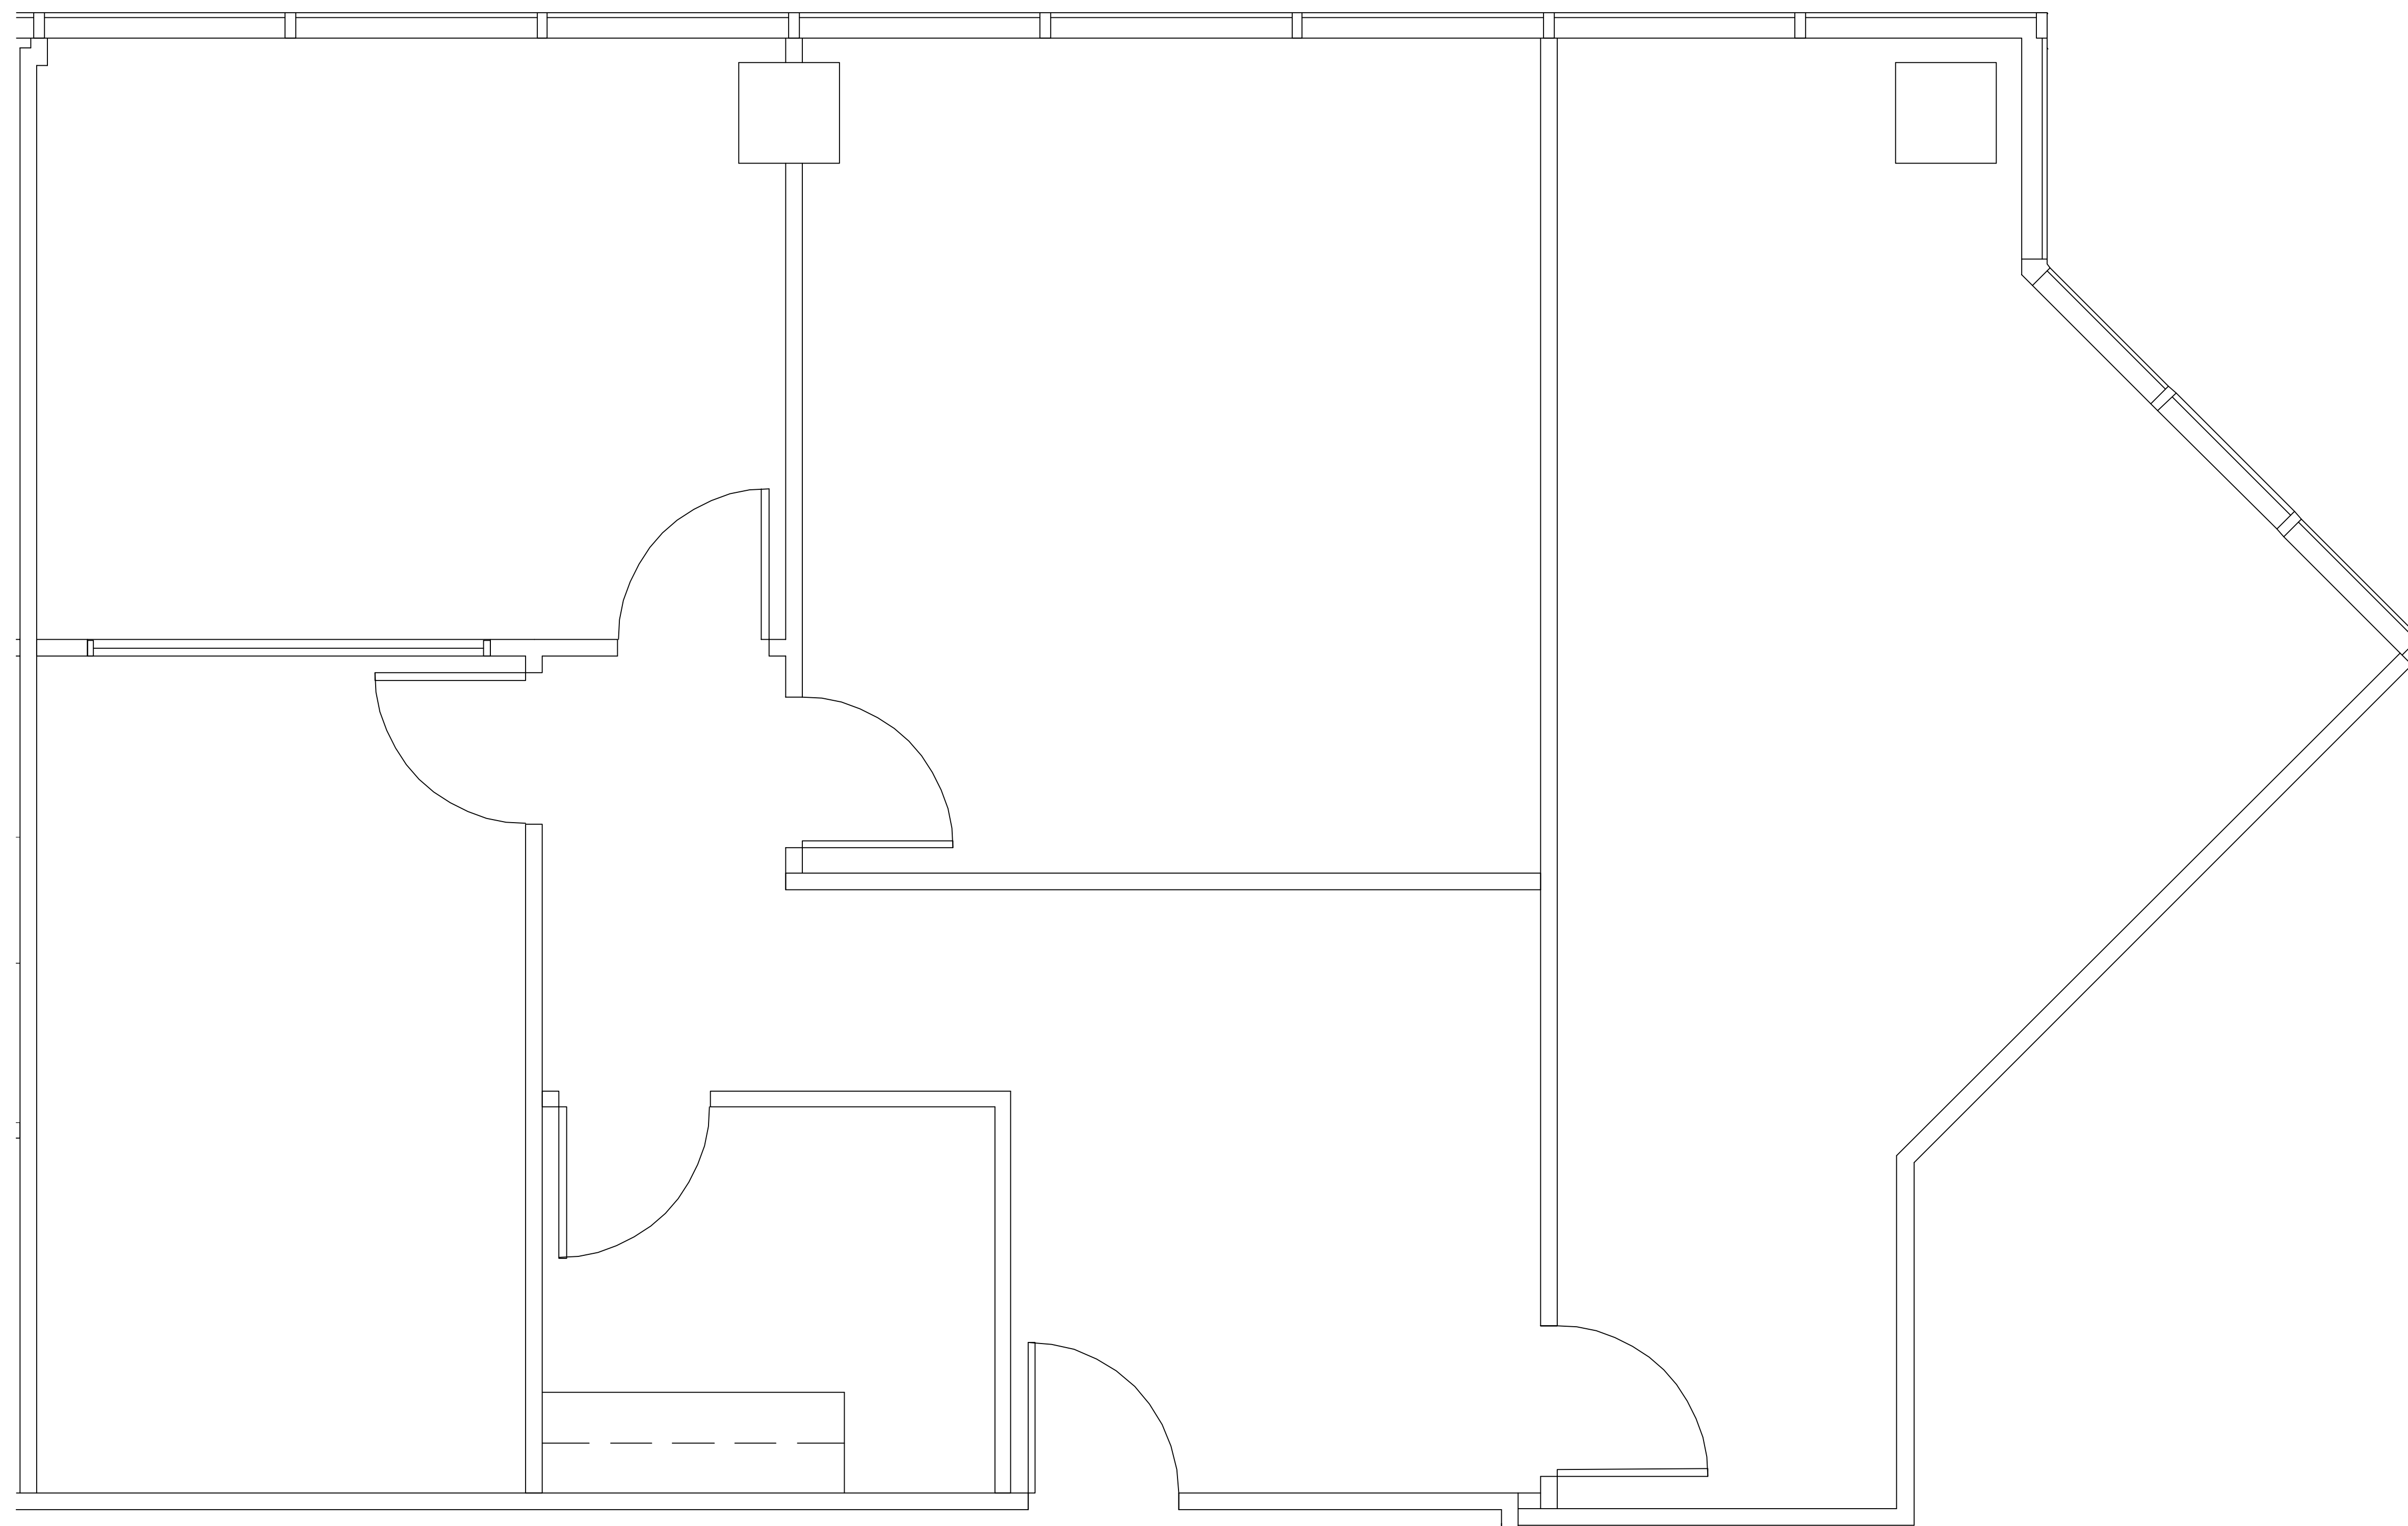

EIGHT

GREENWAY PLAZA

SUITE 822 1,548 RSF

PARKWAY

832.308.6055 | pky.com

NORTH