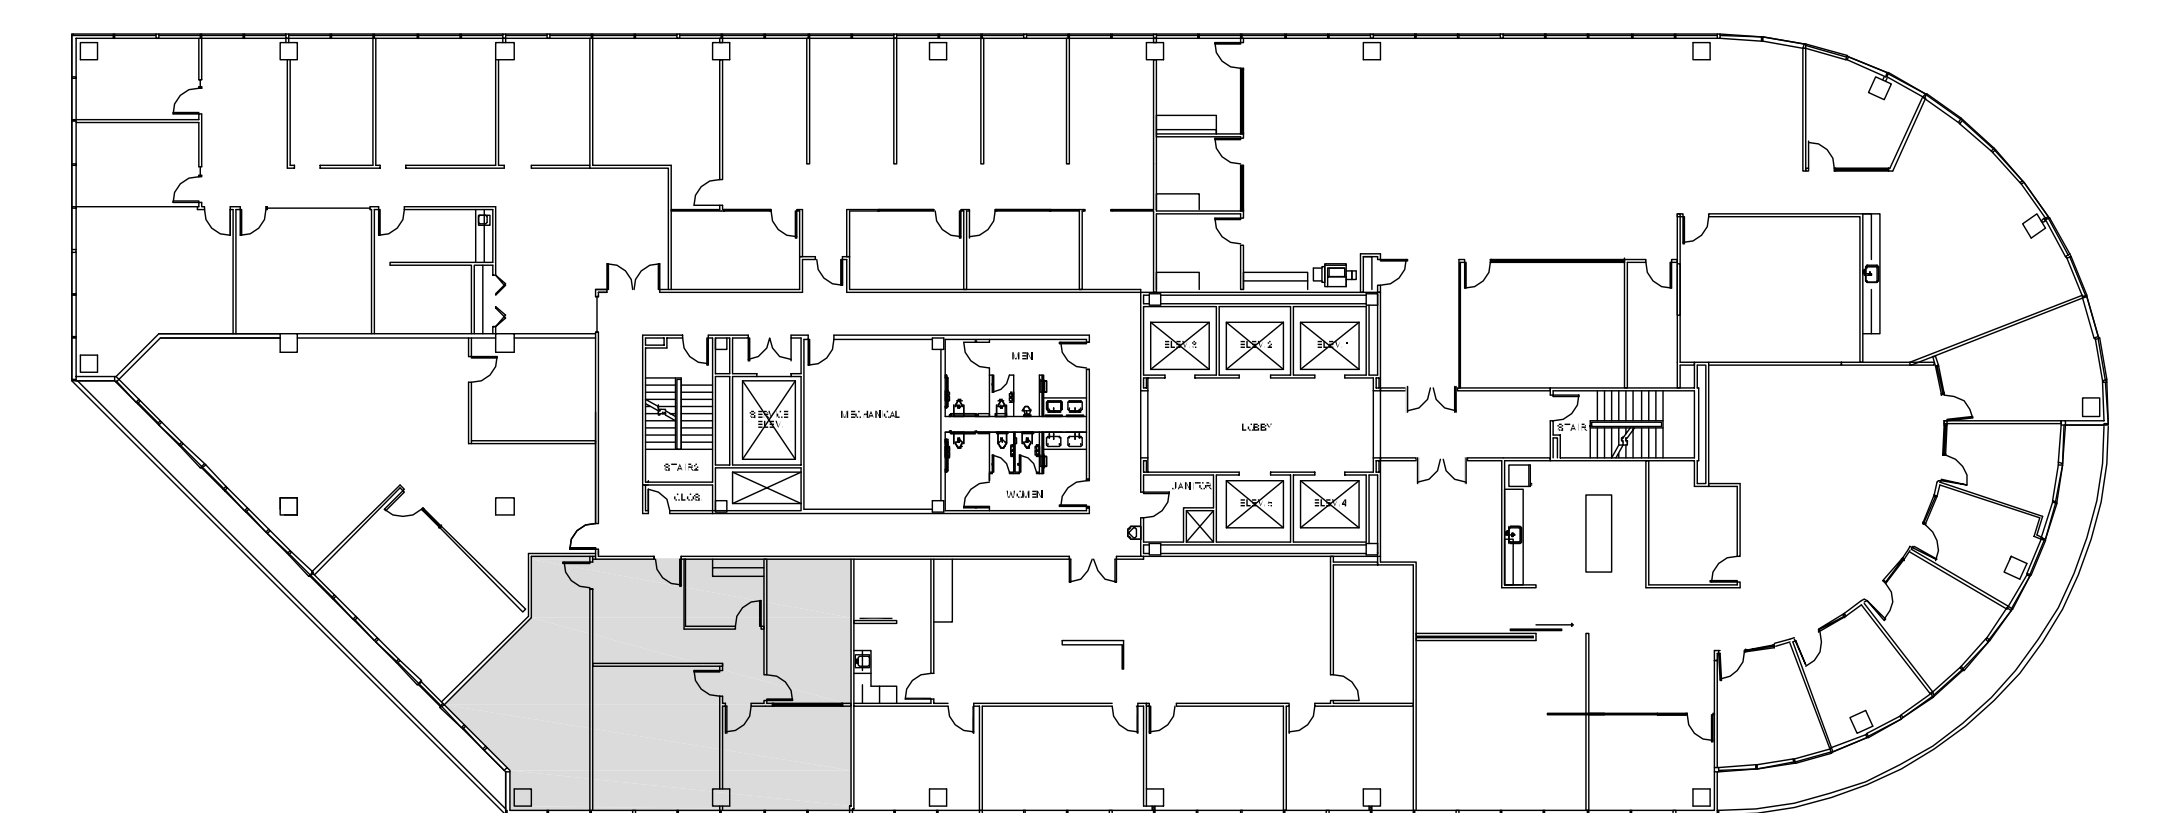

EIGHT

GREENWAY PLAZA

SUITE 822 1,548 RSF

PARKWAY

832.308.6055 | pky.com

NORTH