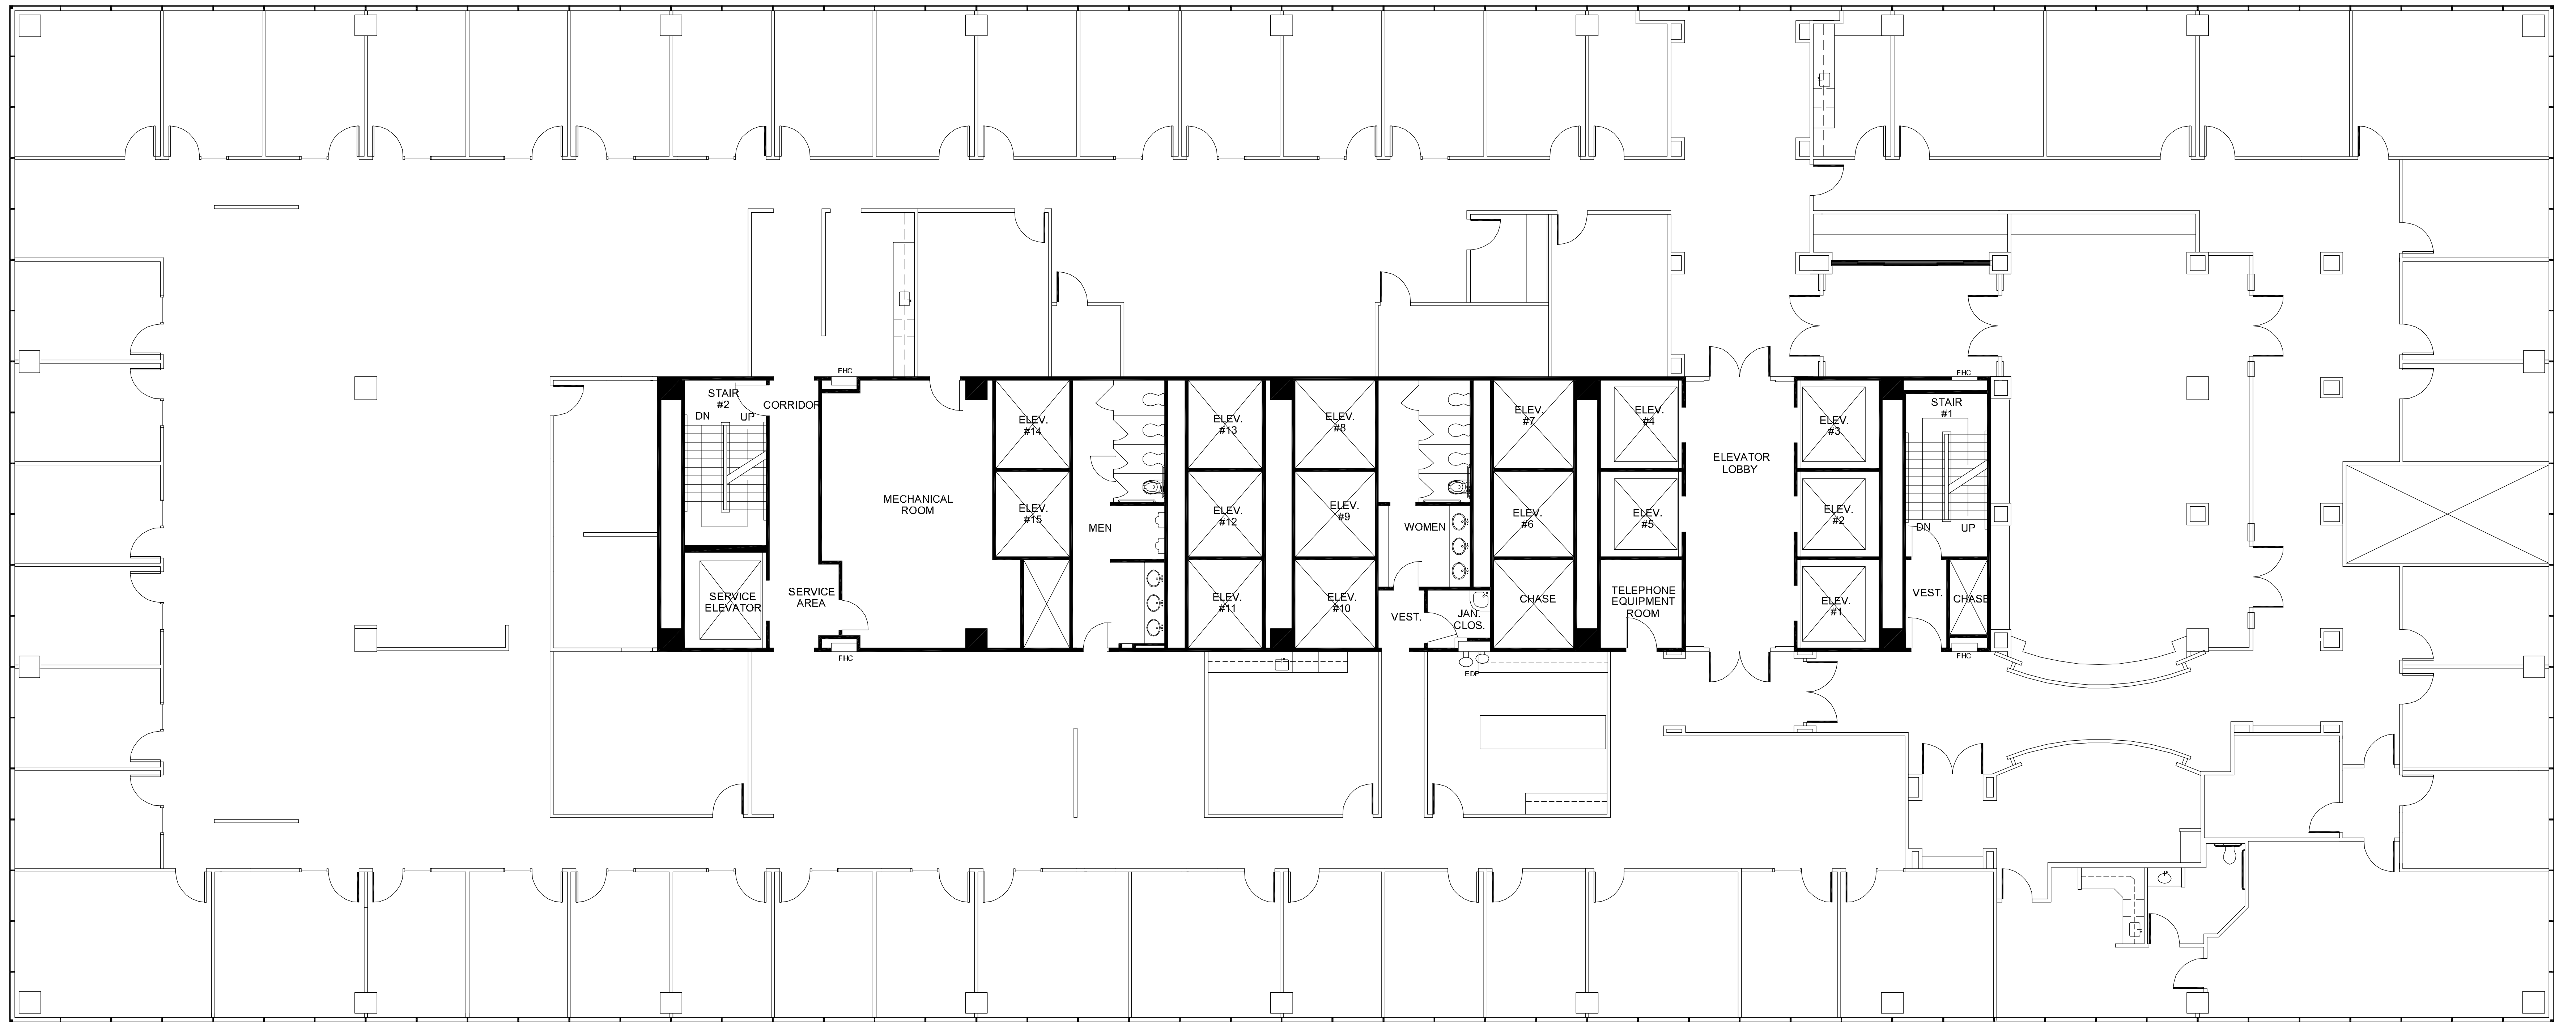

NINE

GREENWAY PLAZA

SUITE 200 24,261 RSF