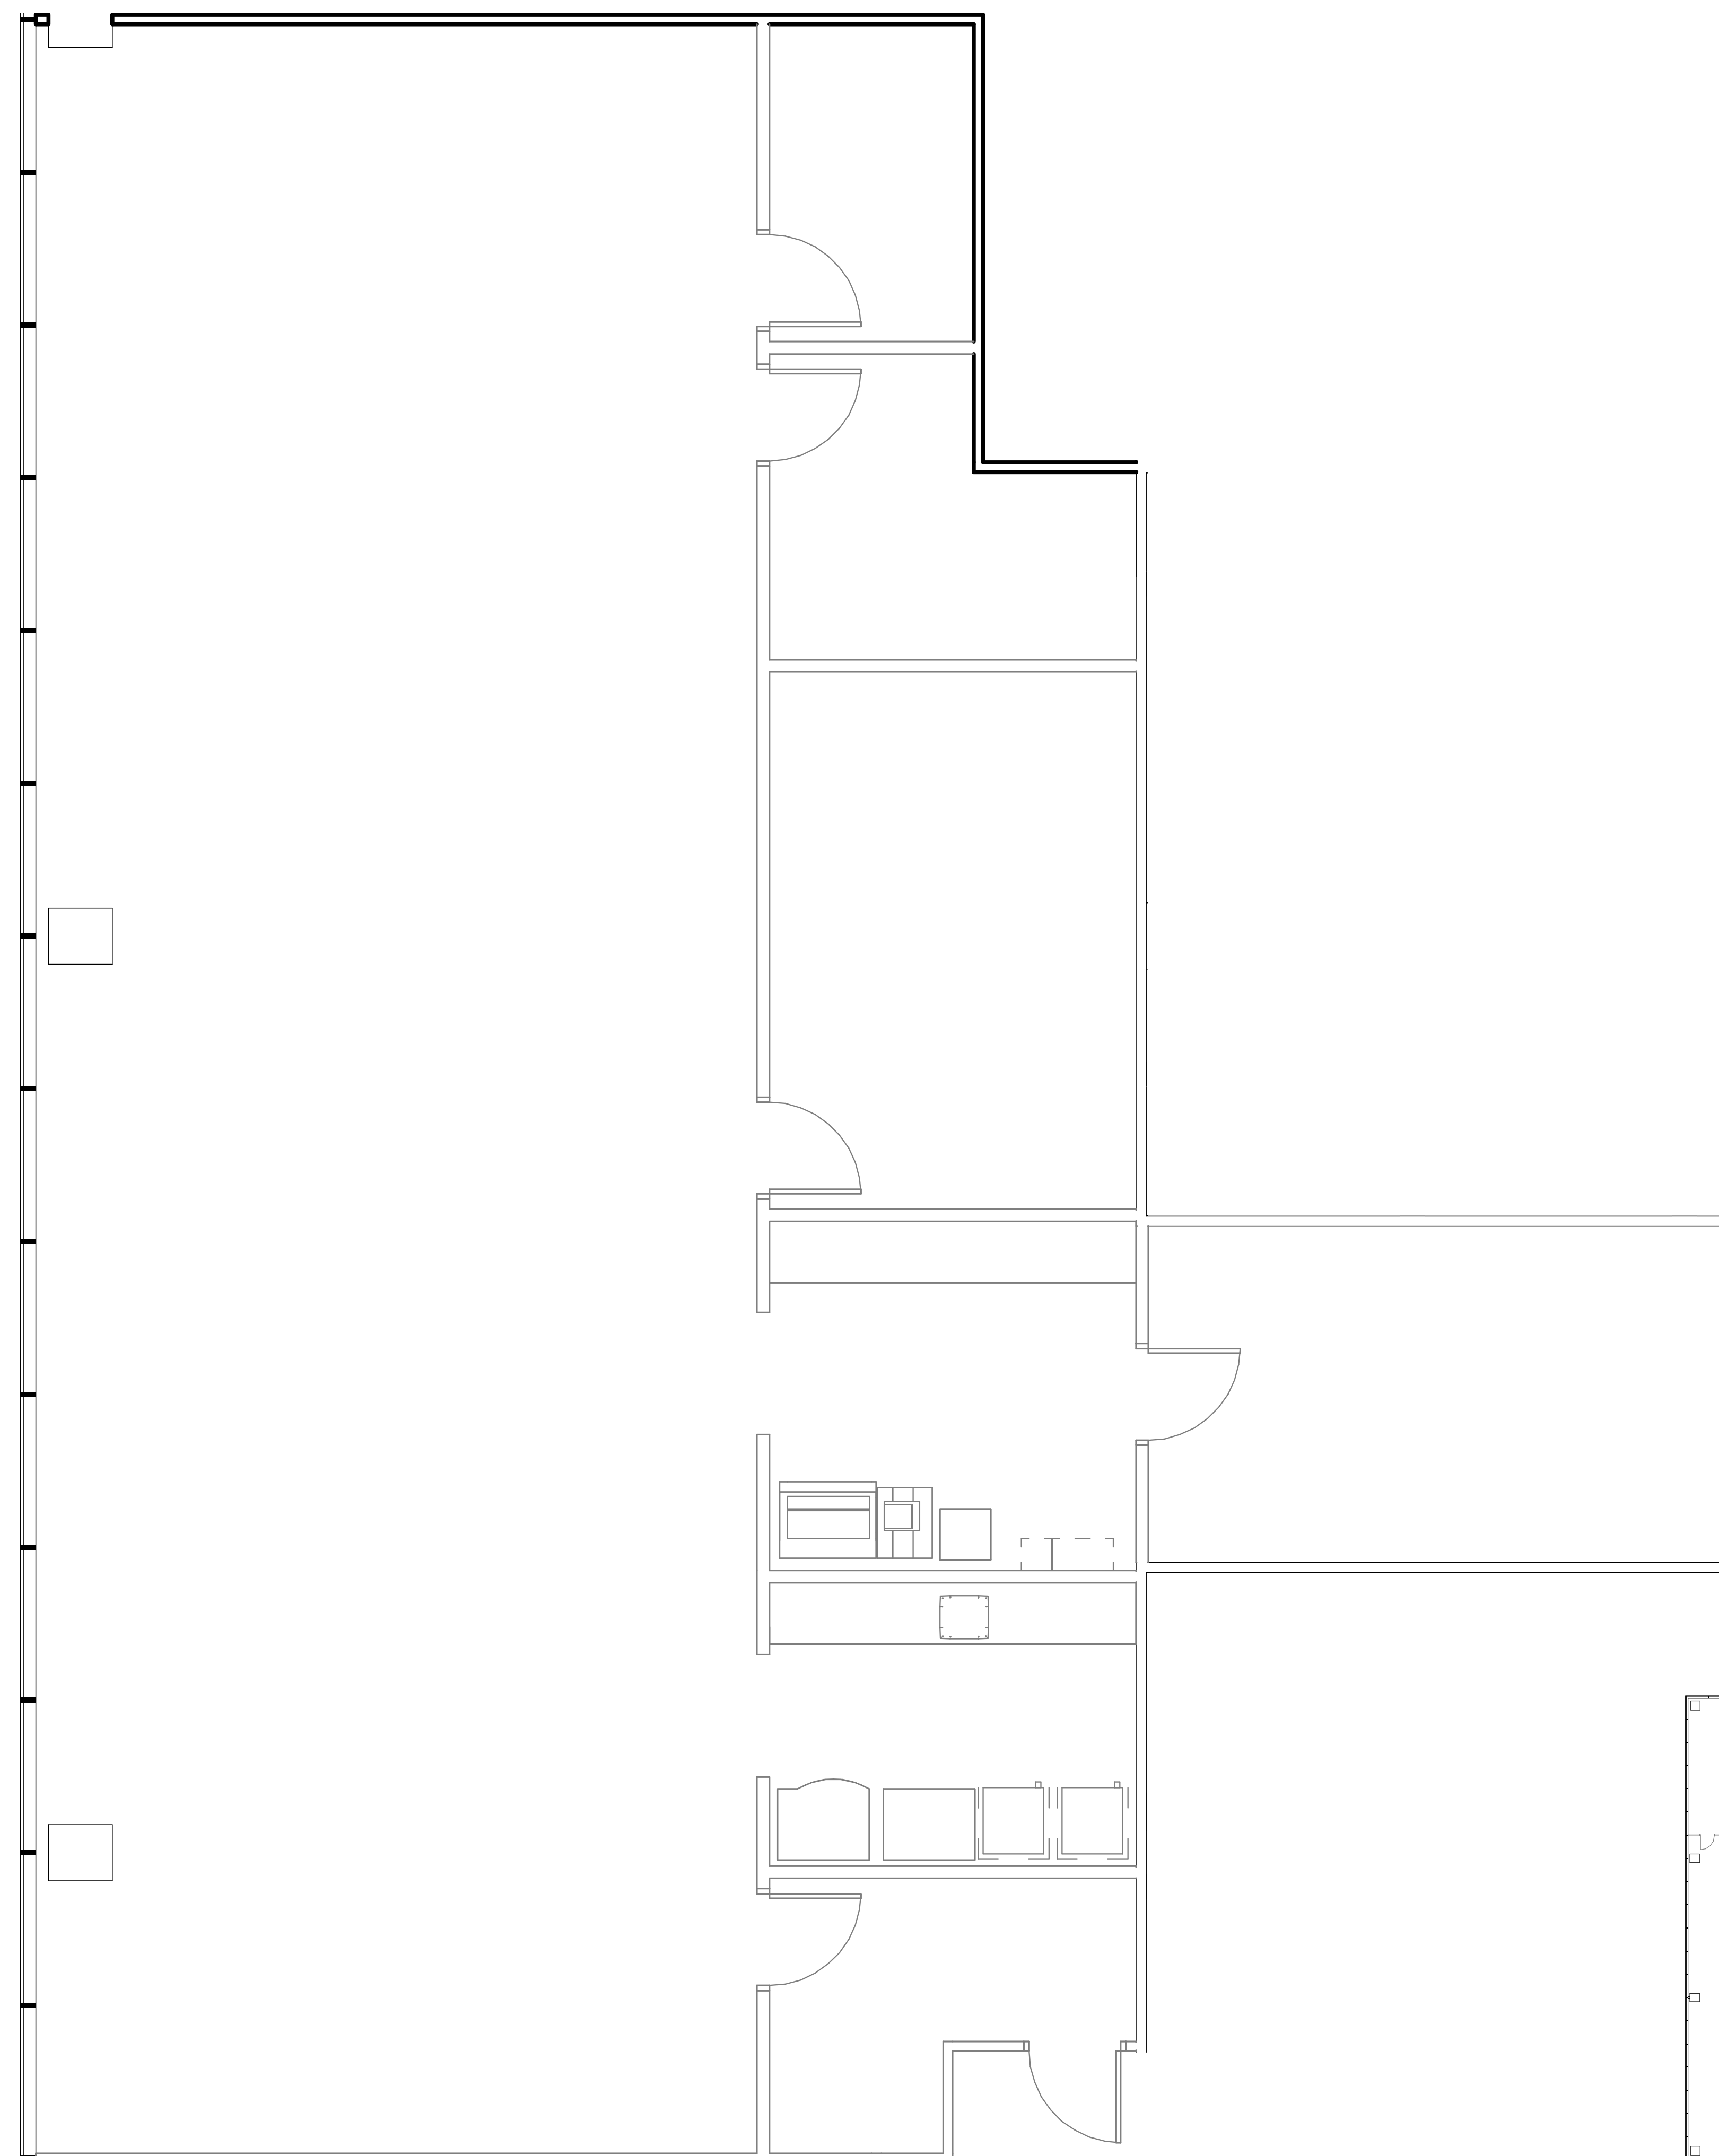

# NINE

GREENWAY PLAZA

SUITE 2010 3,219 RSF

NORTH