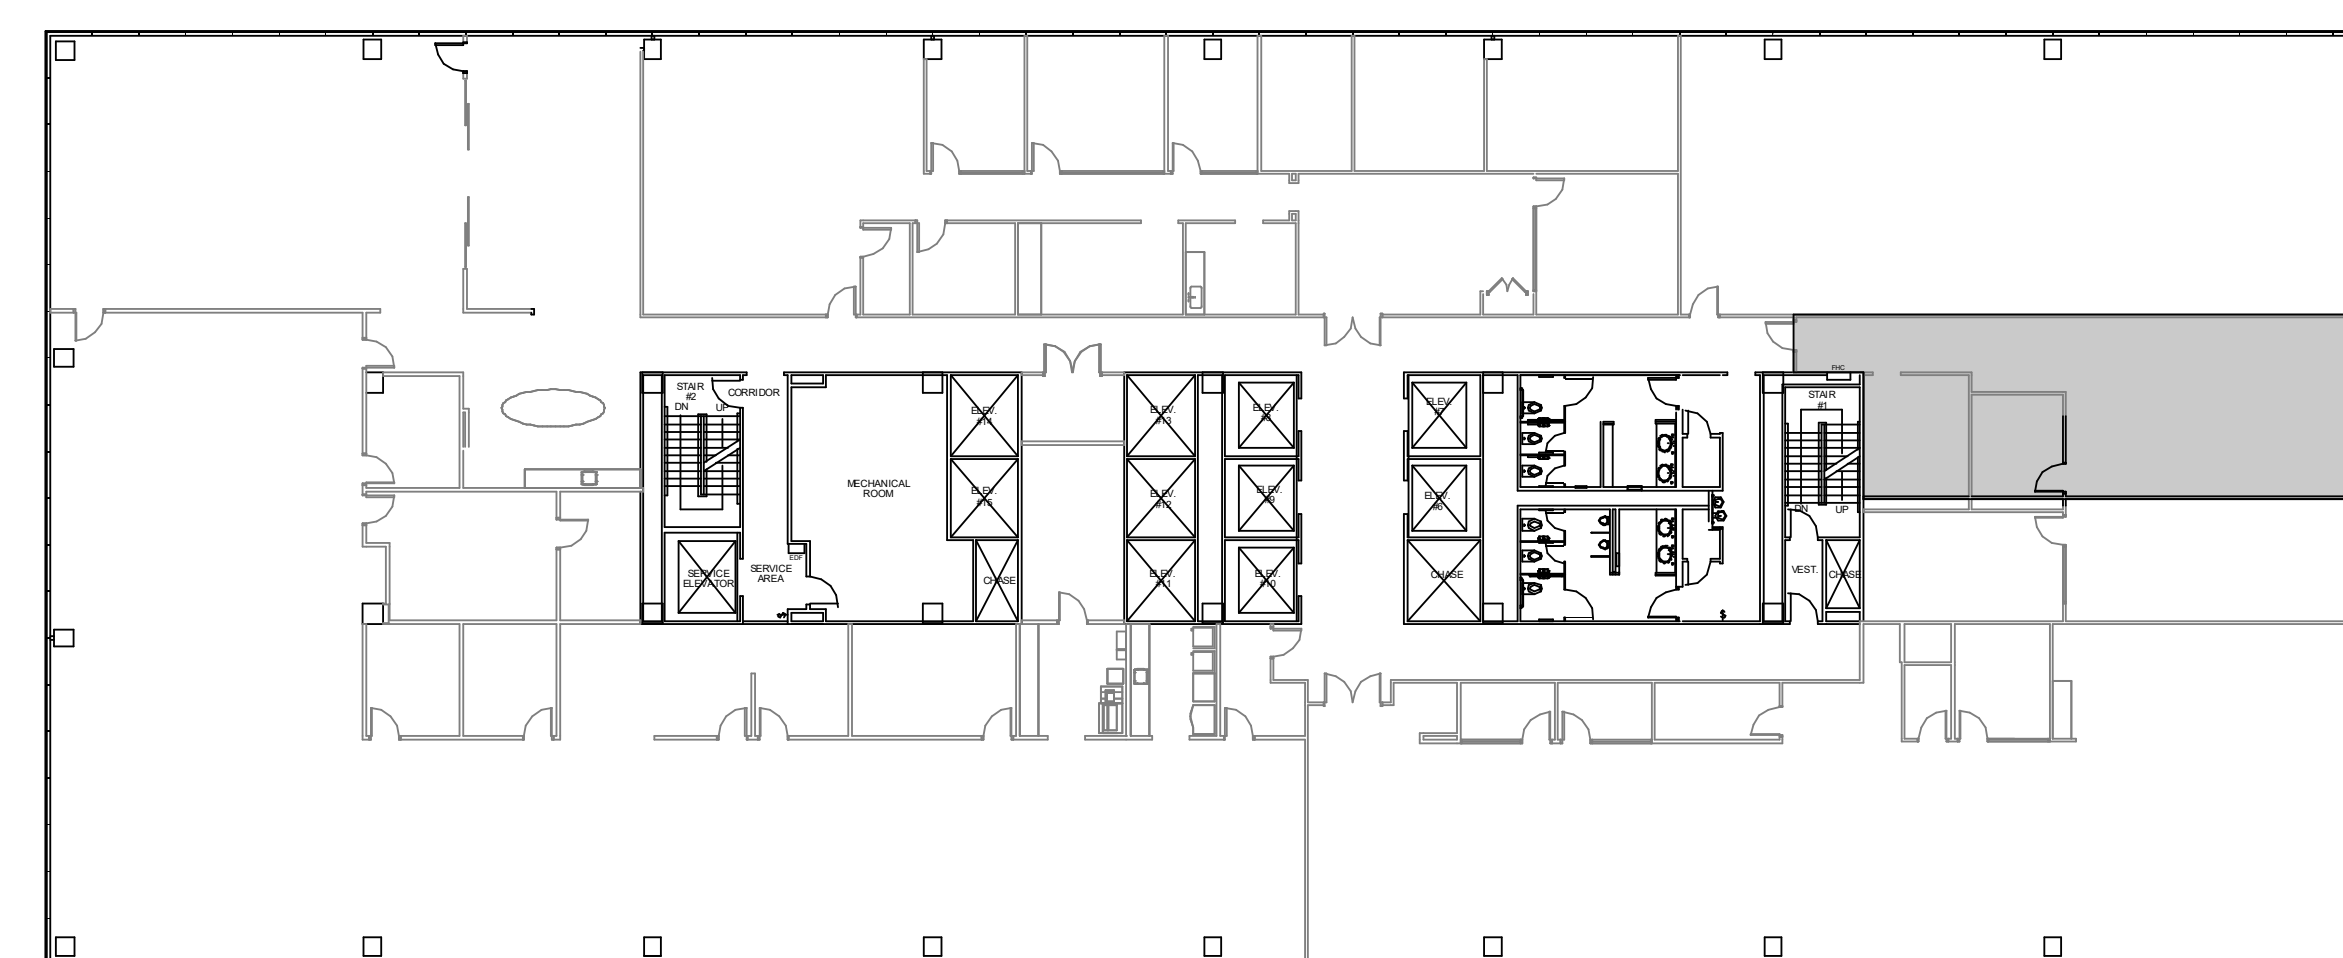

# NINE

GREENWAY PLAZA

SUITE 2020A 1,386 RSF

NORTH