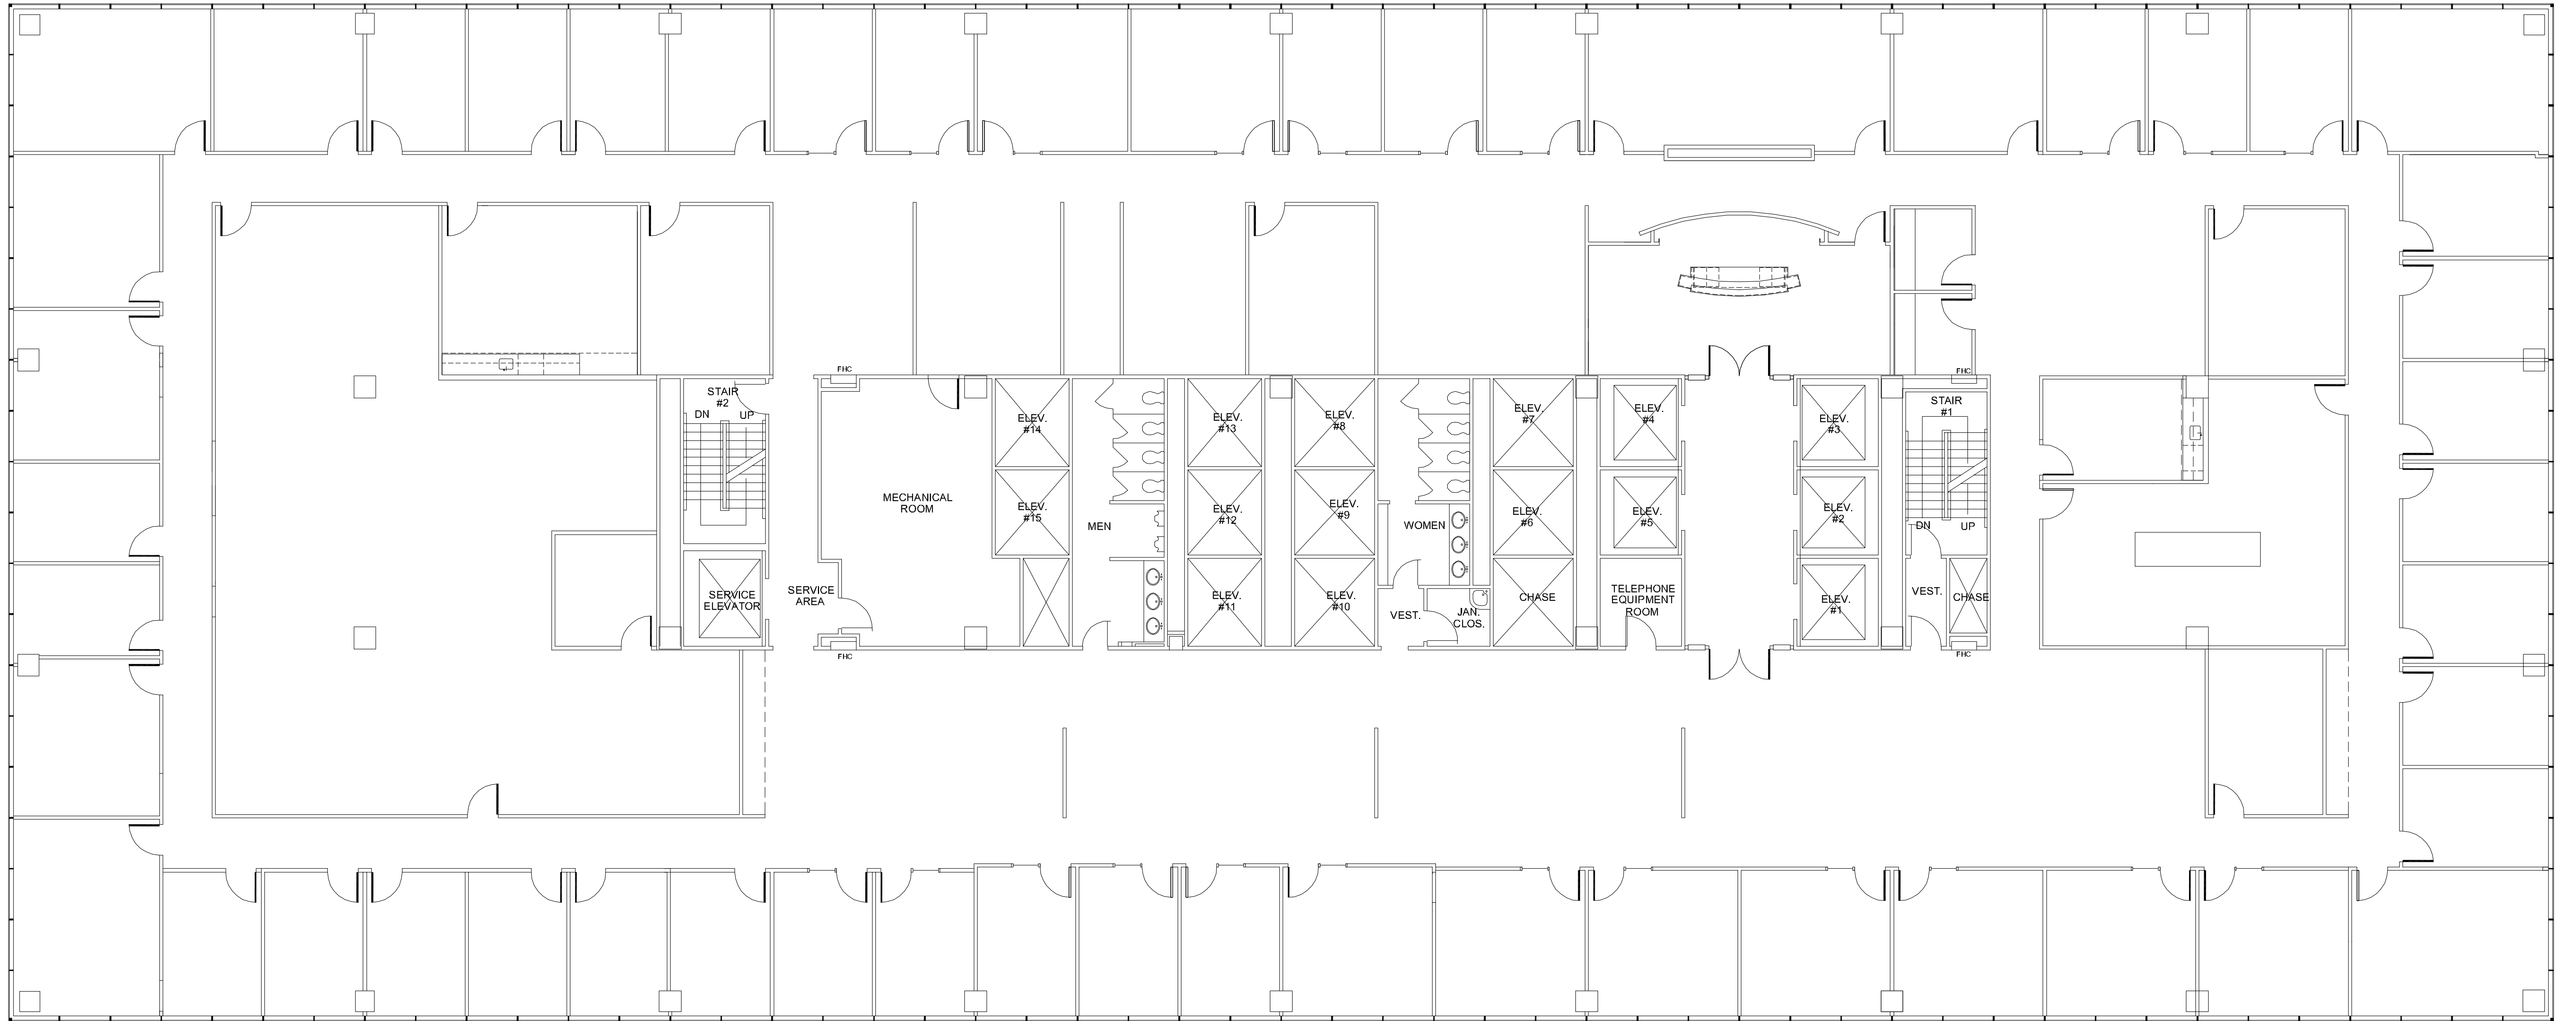

NINE

GREENWAY PLAZA

SUITE 300 24,465 RSF

PARKWAY

832.308.6055 | pky.com

NORTH