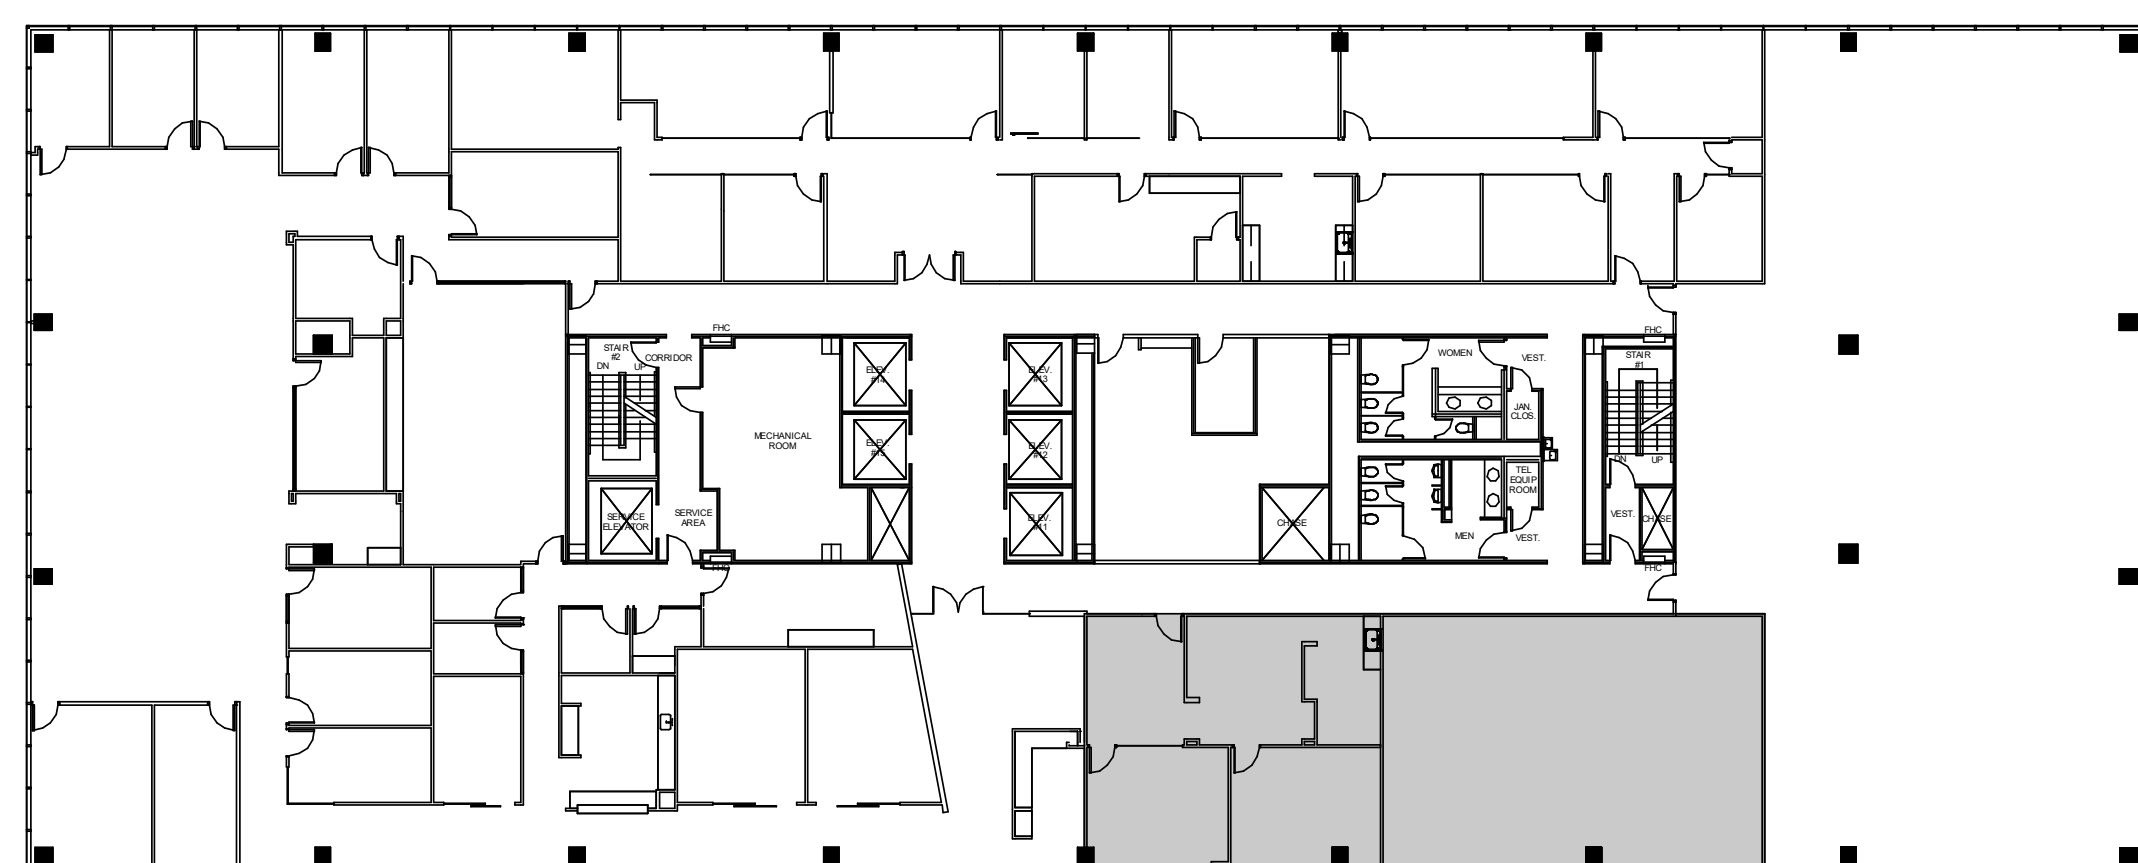

NINE

GREENWAY PLAZA

SUITE 3050 2,905 RSF

PARKWAY

832.308.6055 | pky.com

NORTH