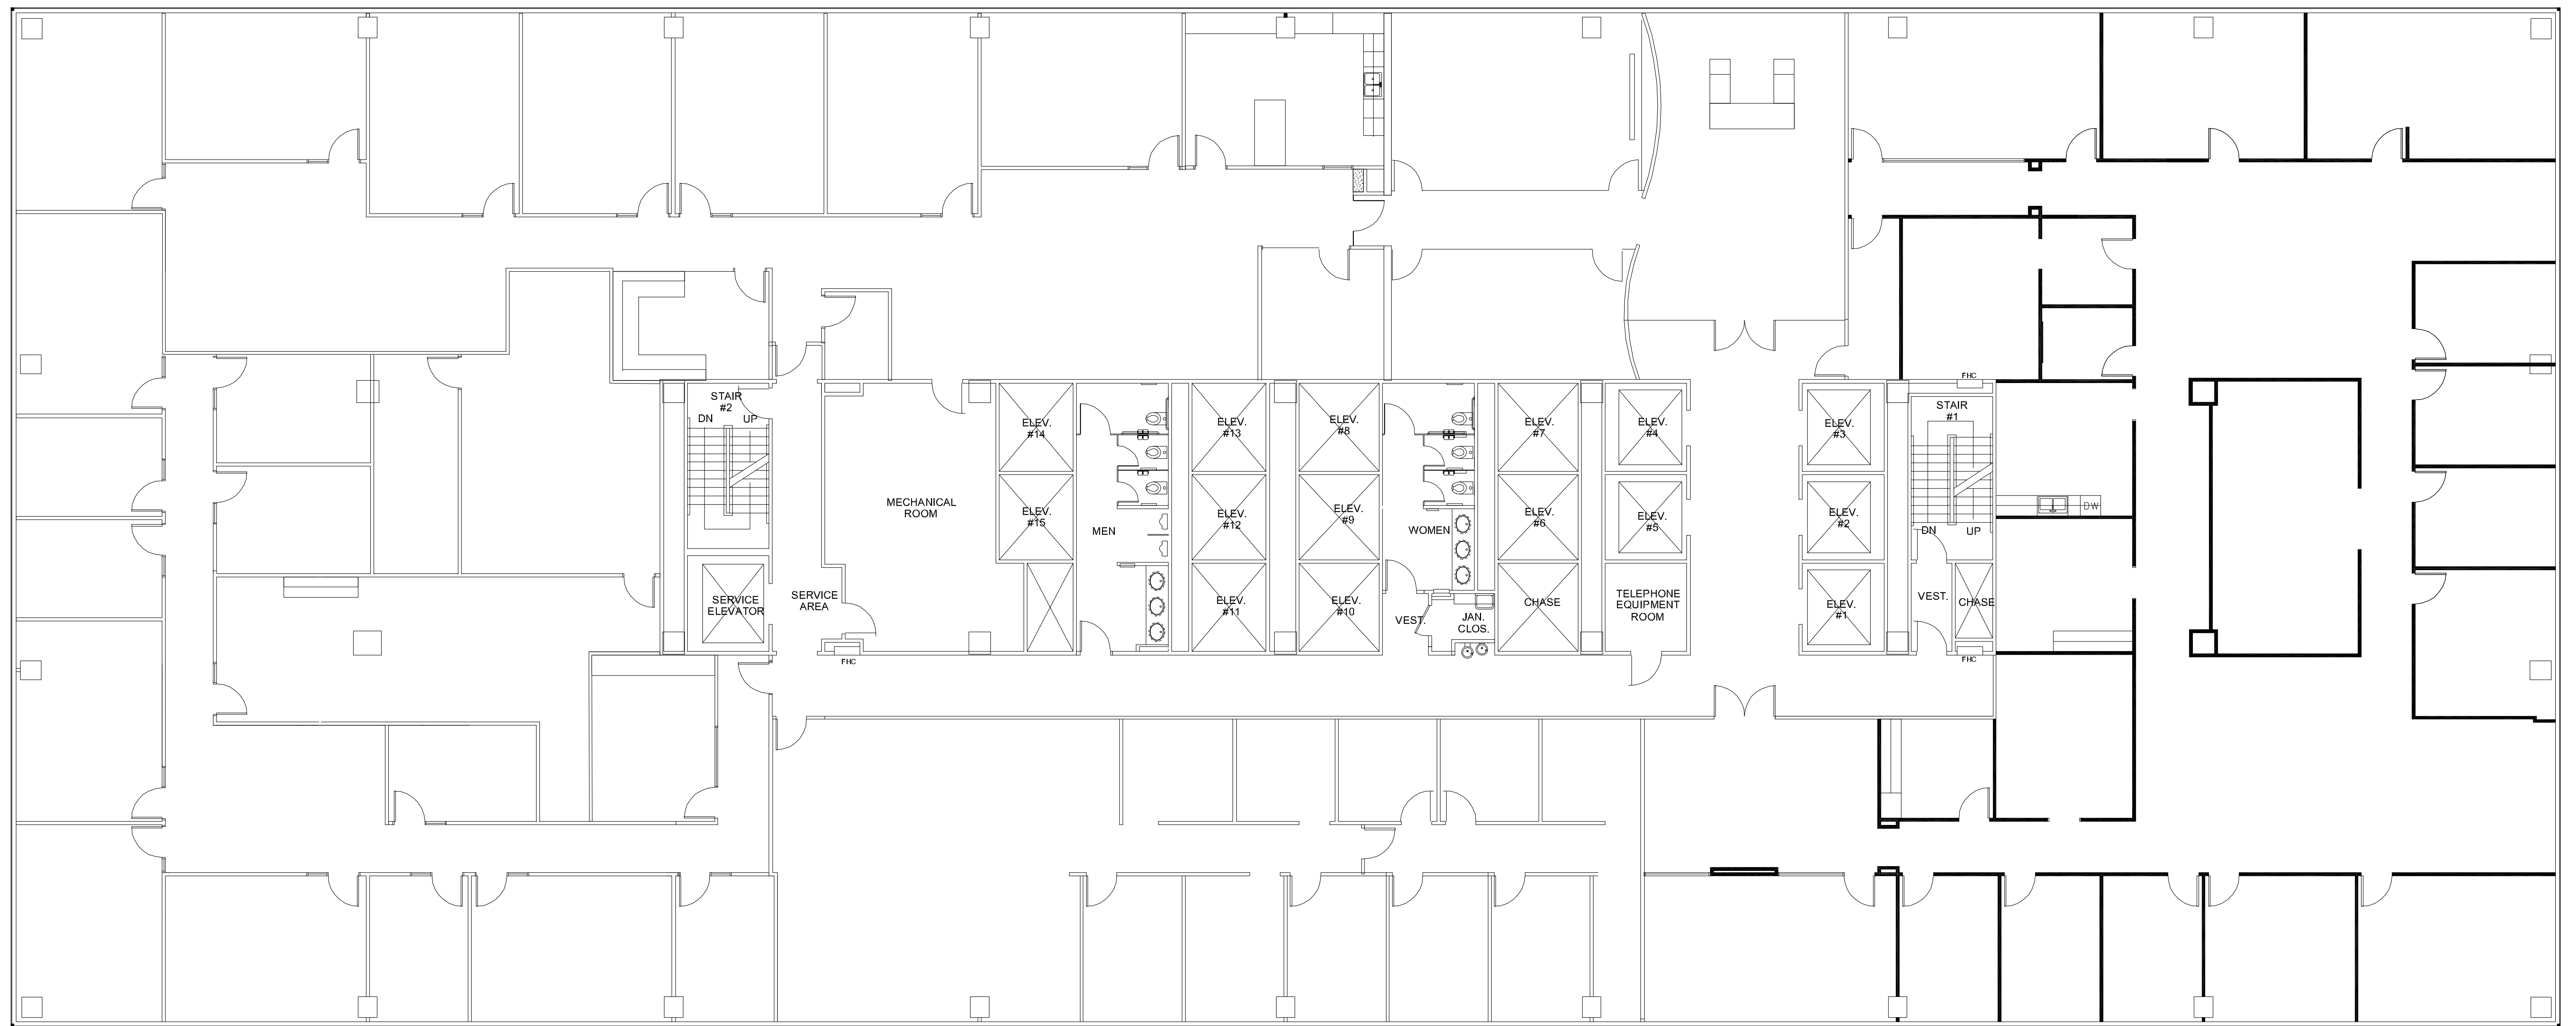

NINE

GREENWAY PLAZA

SUITE 500 24,448 RSF

PARKWAY

832.308.6055 | pky.com

NORTH