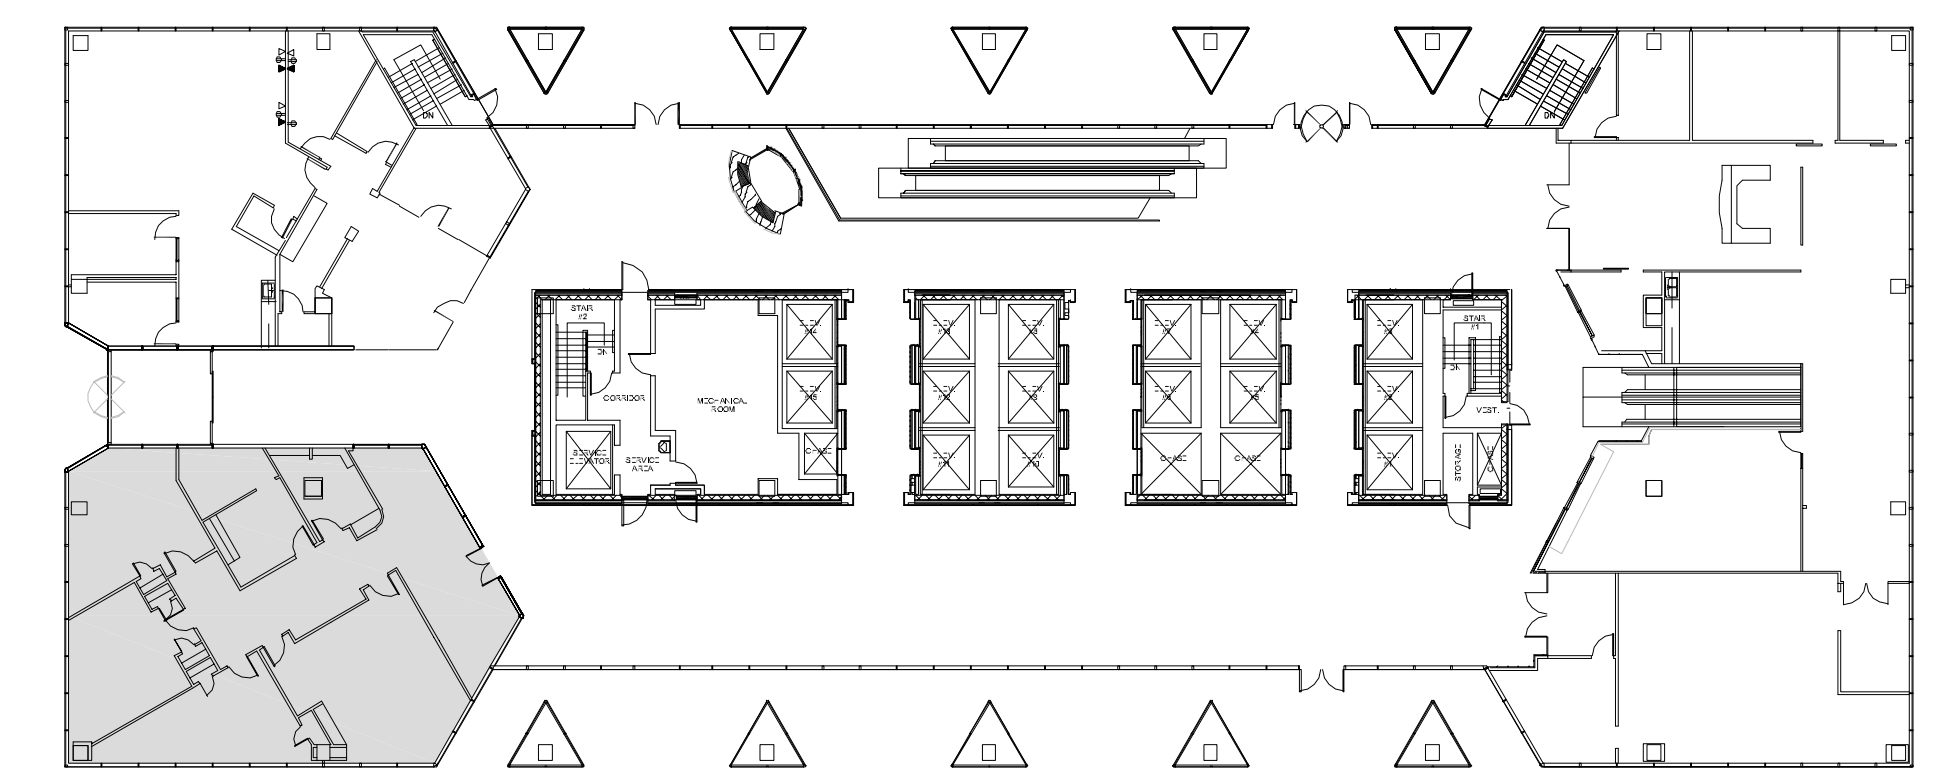

ELEVEN

GREENWAY PLAZA

NORTH

SUITE 120 2,794 RSF

Owned & Operated by  PARKWAY 832.308.6055 | pky.com