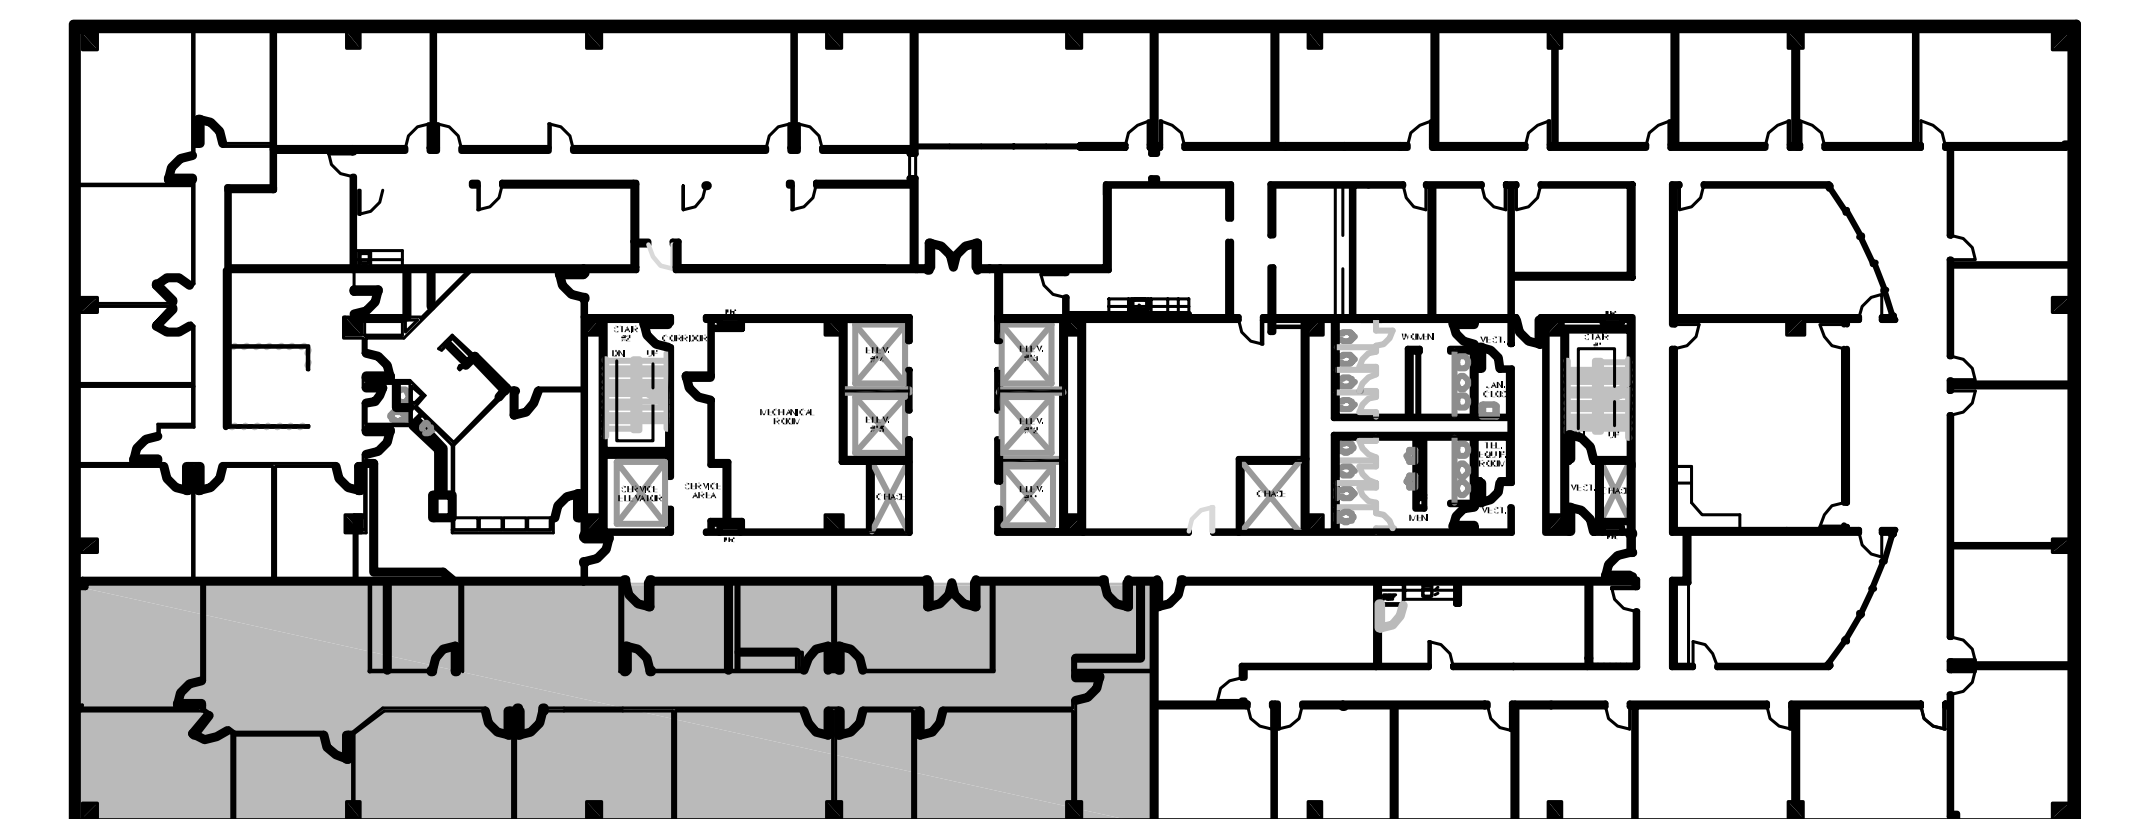

# ELEVEN

GREENWAY PLAZA

Conference	1
Office	8
Workstation	4

NORTH

SUITE 2820 4,812 RSF

Owned & Operated by  PARKWAY 832.308.6055 | pky.com