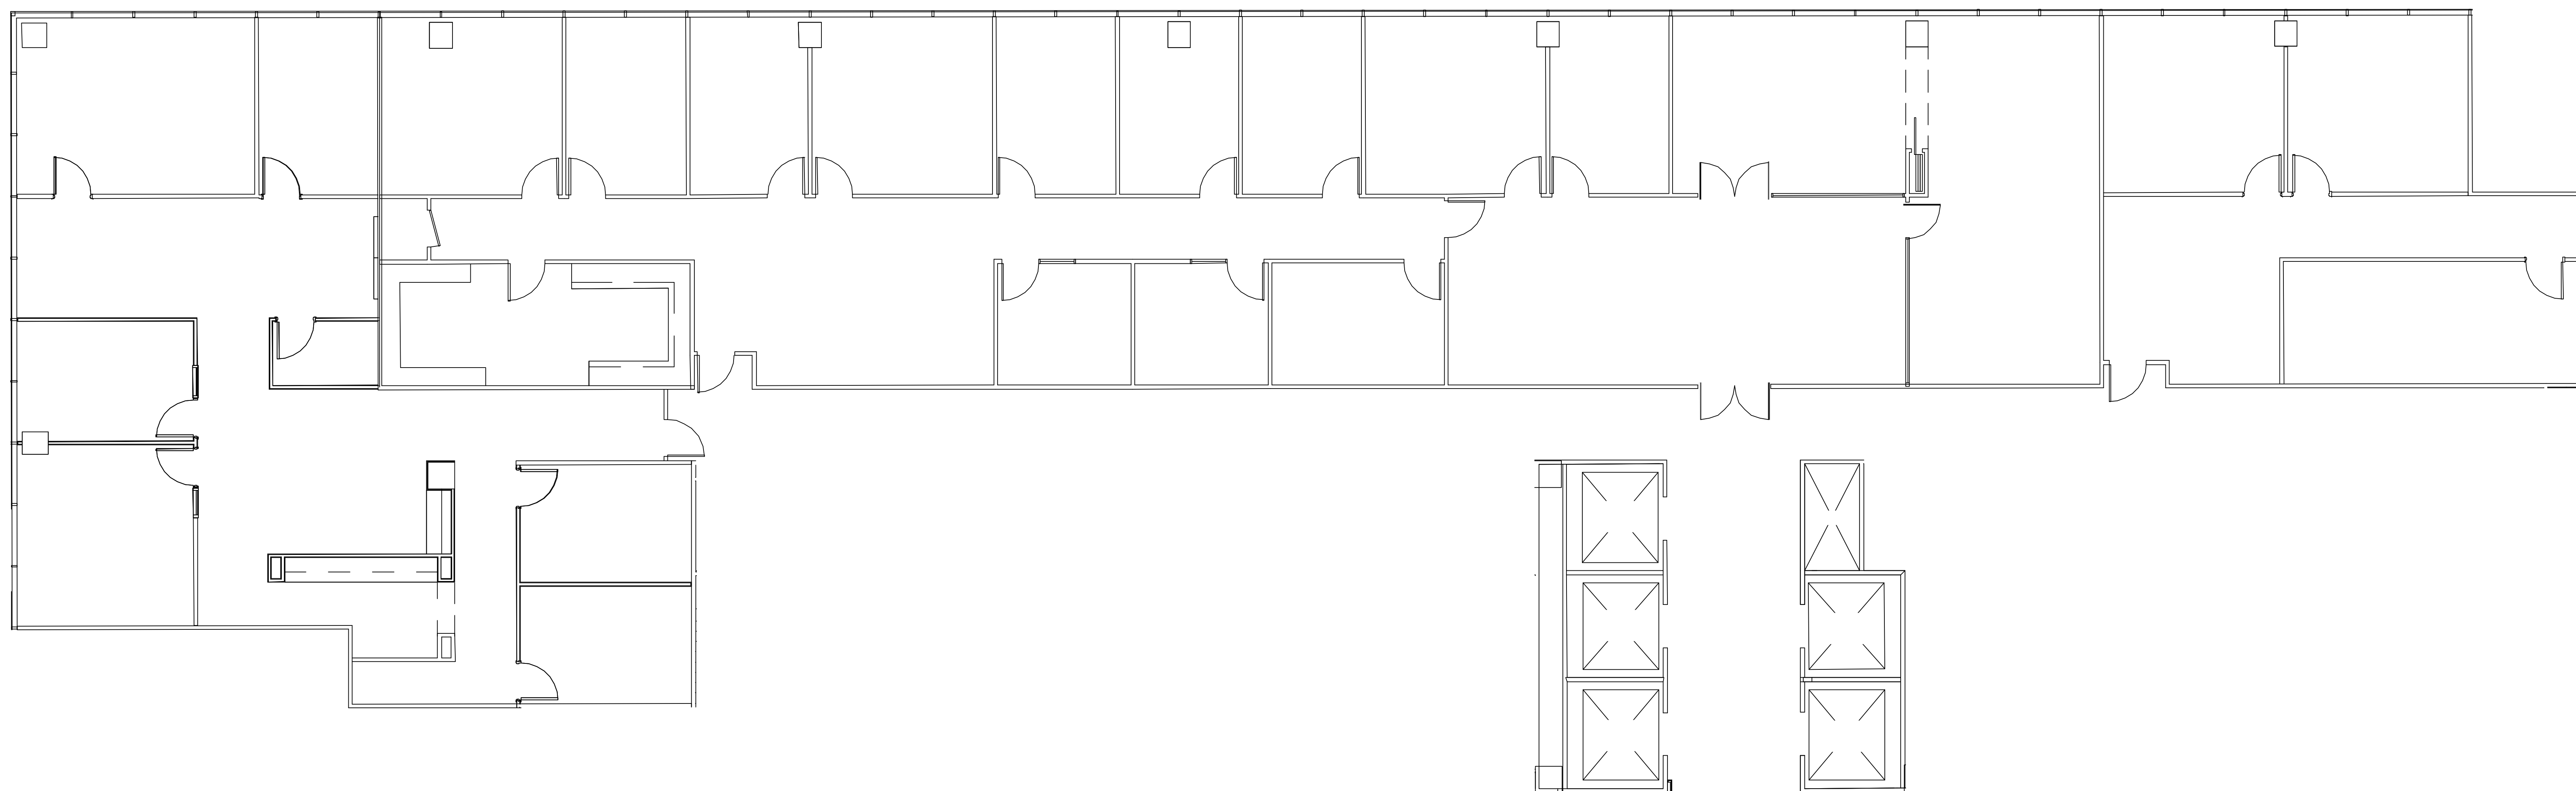

ELEVEN

GREENWAY PLAZA

SUITE 3170 8,843 RSF

Operated by  PARKWAY 832.308.6055 | pky.com

NORTH