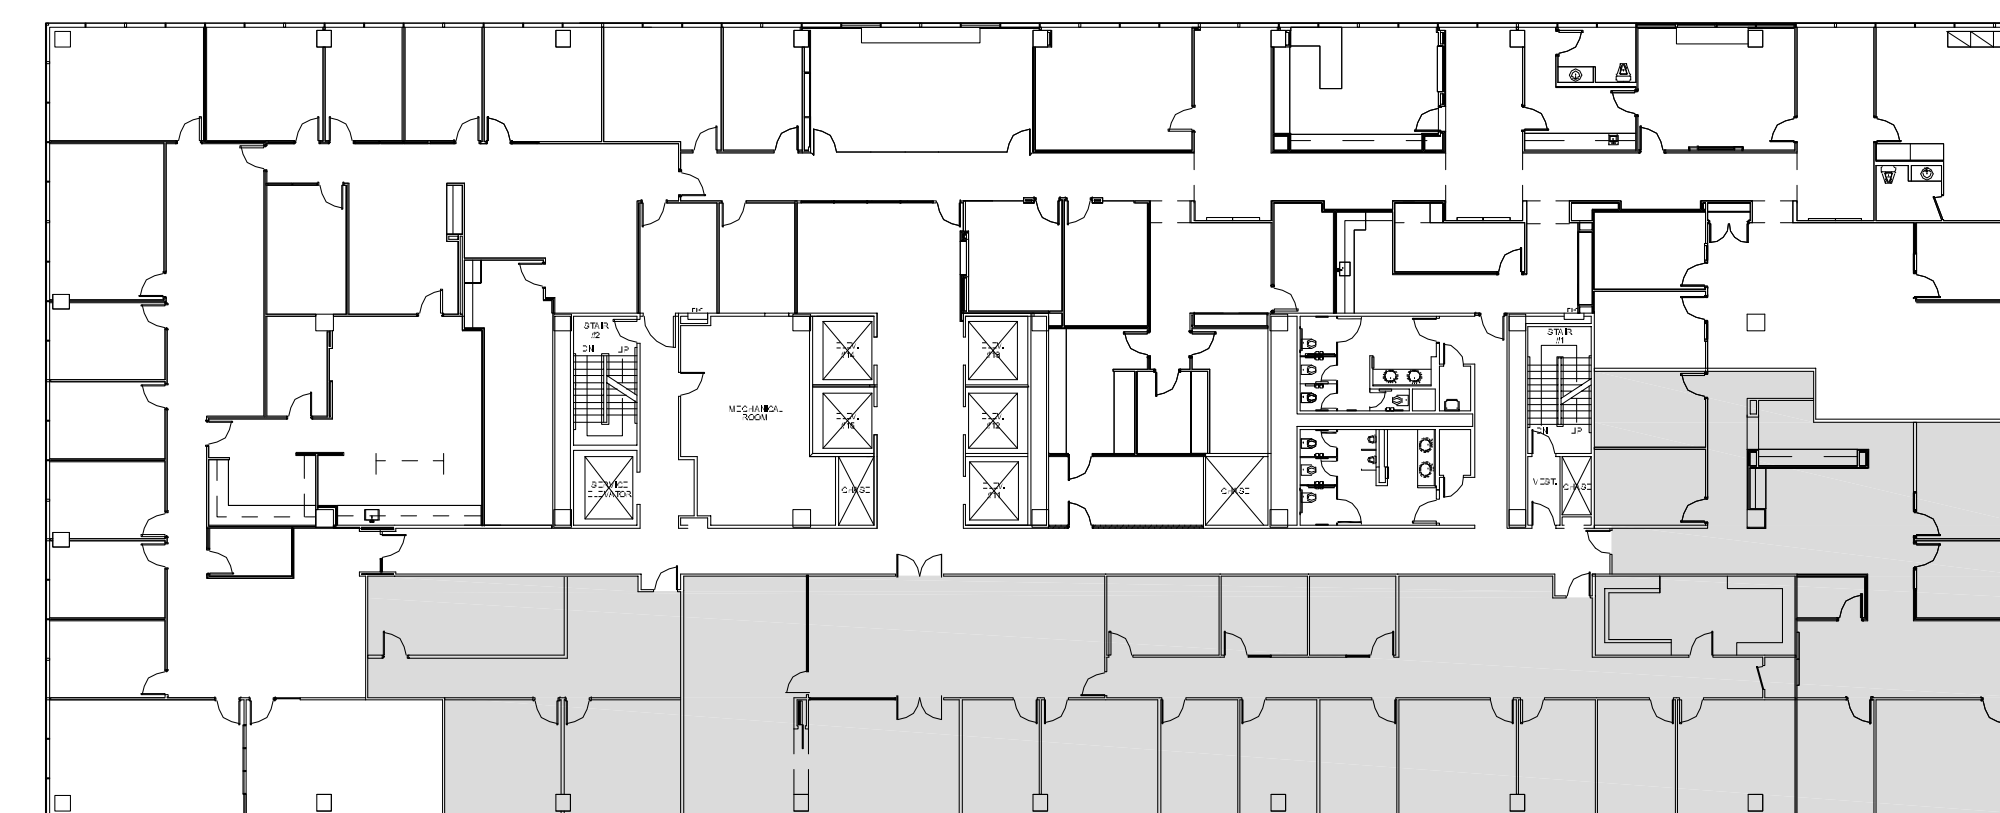

ELEVEN

GREENWAY PLAZA

SUITE 3170 8,843 RSF

Operated by  PARKWAY 832.308.6055 | pky.com

NORTH