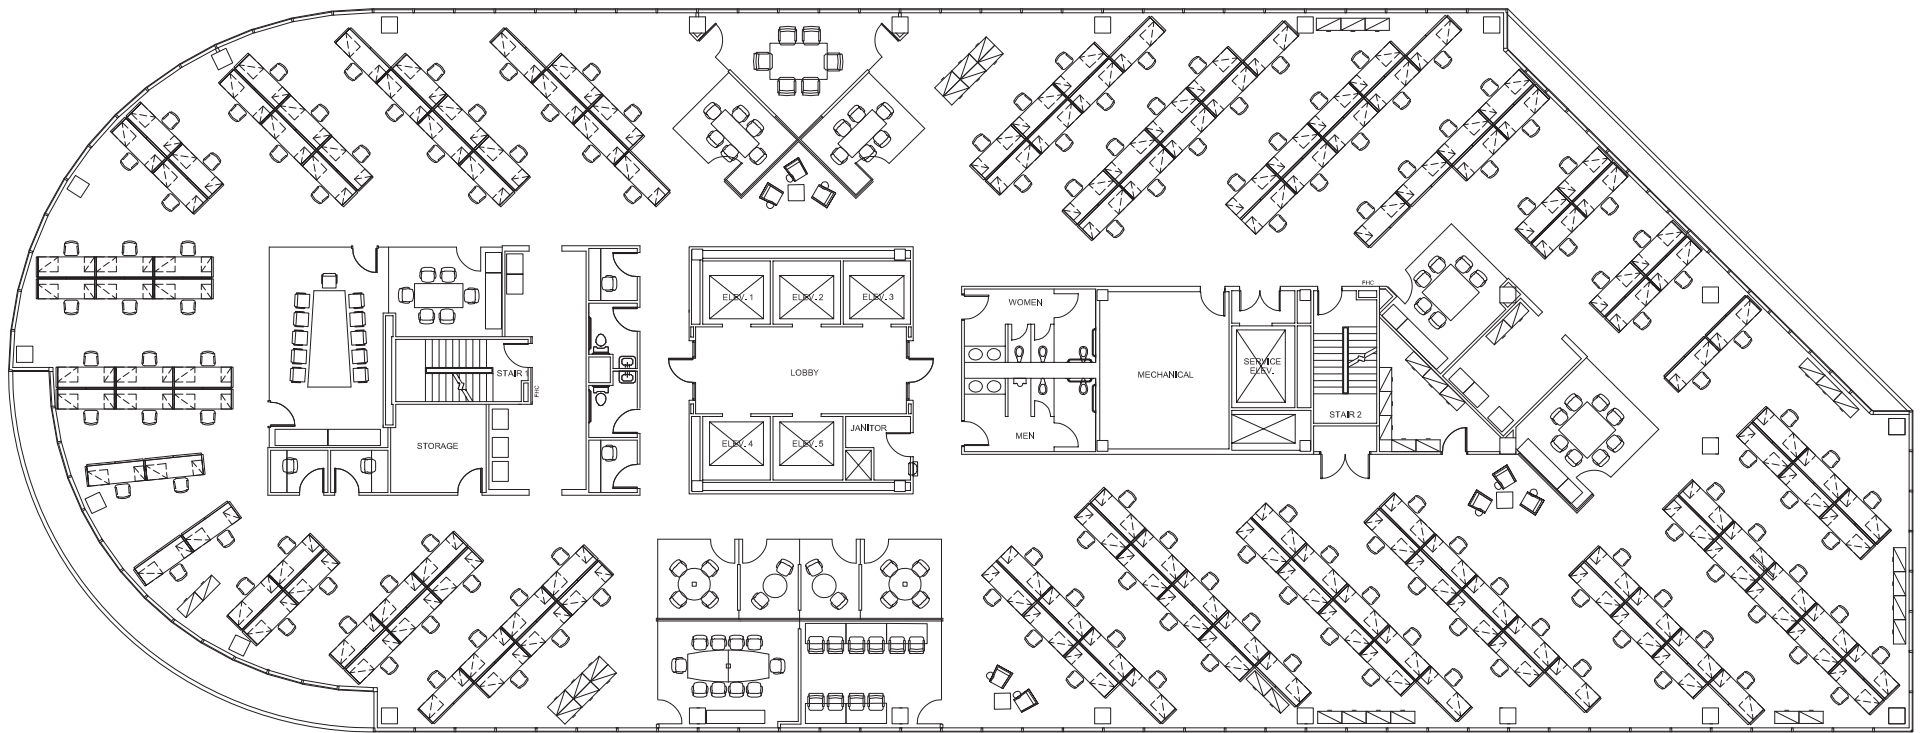

TWELVE

GREENWAY PLAZA

Workstations	154
Conference / Huddle	13
Break room	1

SUITE 1500 18,793 RSF

PARKWAY

832.308.6055 | pky.com