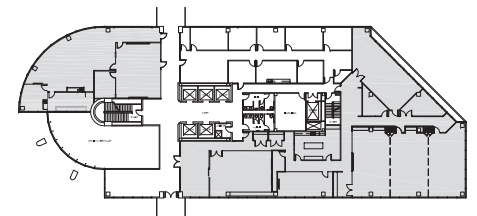

# TWELVE

GREENWAY PLAZA

Workstations	9
Conference / Huddle	1
Training Room	5

SUITE 200 11,105 RSF

**PARKWAY**

832.308.6055 | pky.com