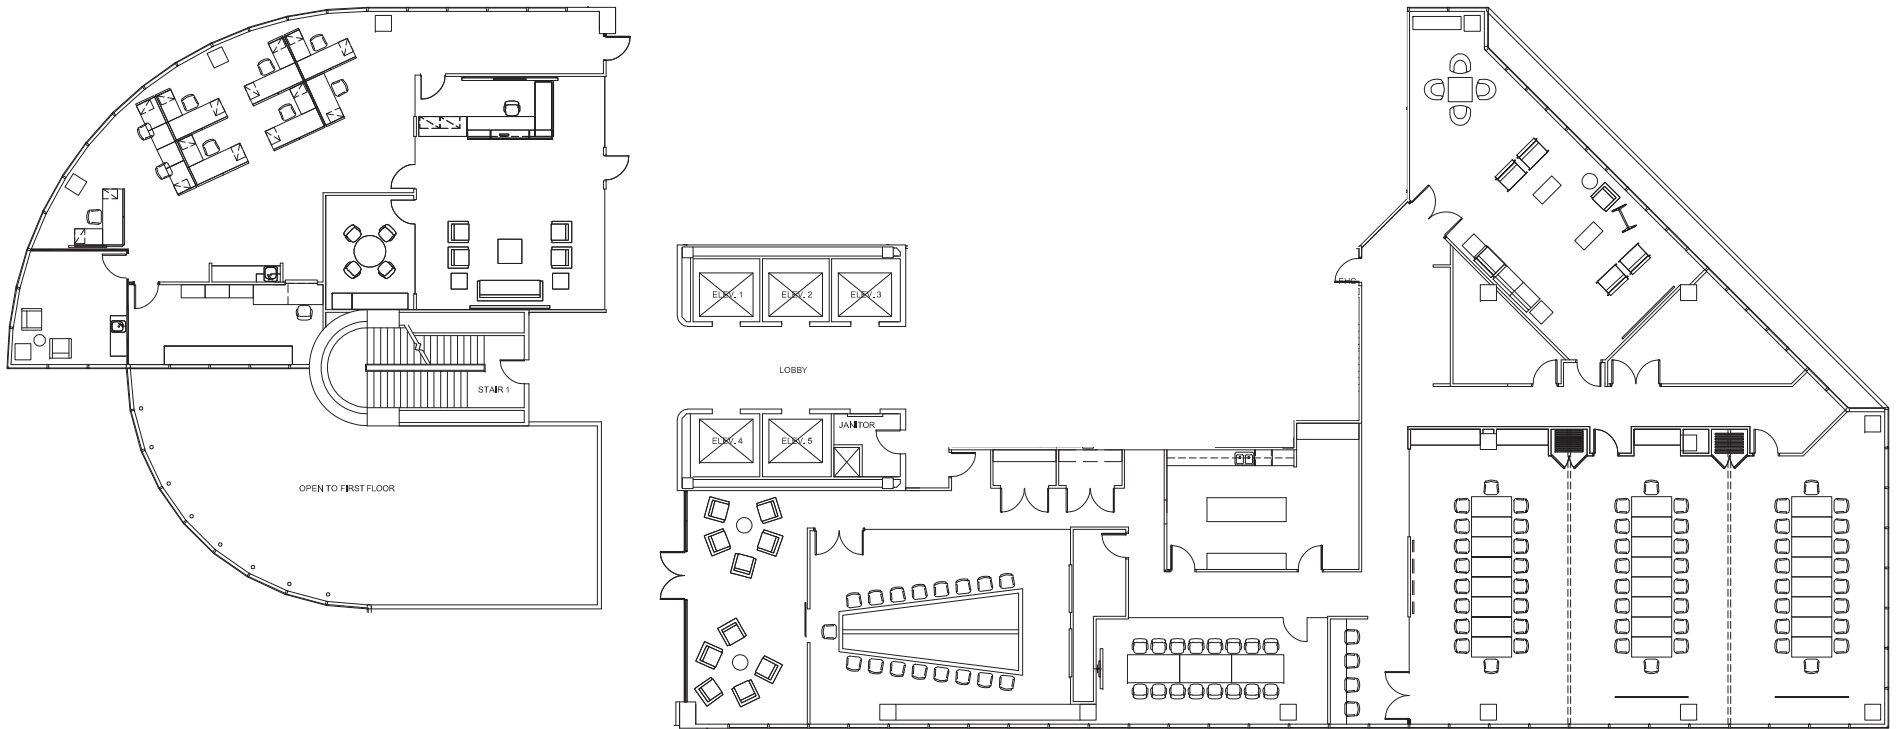

# TWELVE

GREENWAY PLAZA

Workstations	9
Conference / Huddle	1
Training Room	5

SUITE 200 11,105 RSF

**PARKWAY**

832.308.6055 | pky.com