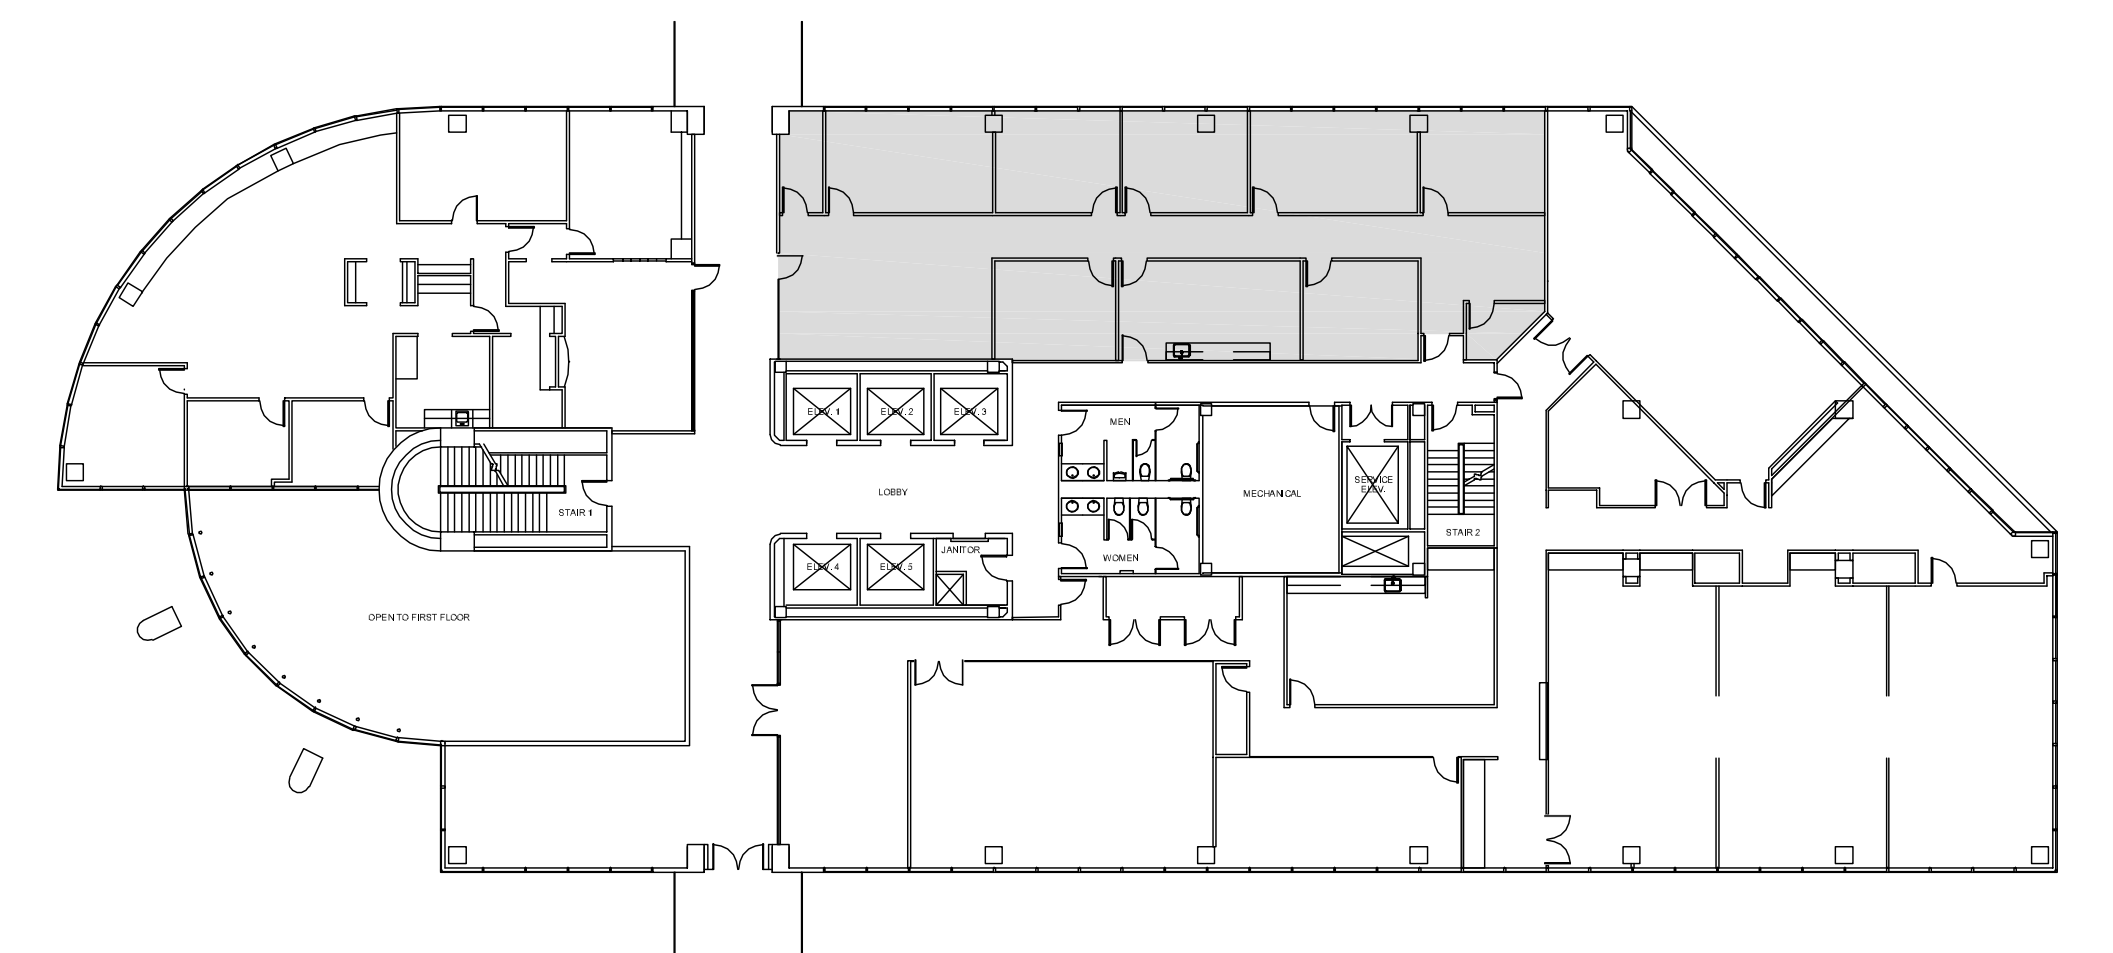

# TWELVE

GREENWAY PLAZA

SUITE 210 3,034 RSF

Operated by

832.308.6055 | pky.com