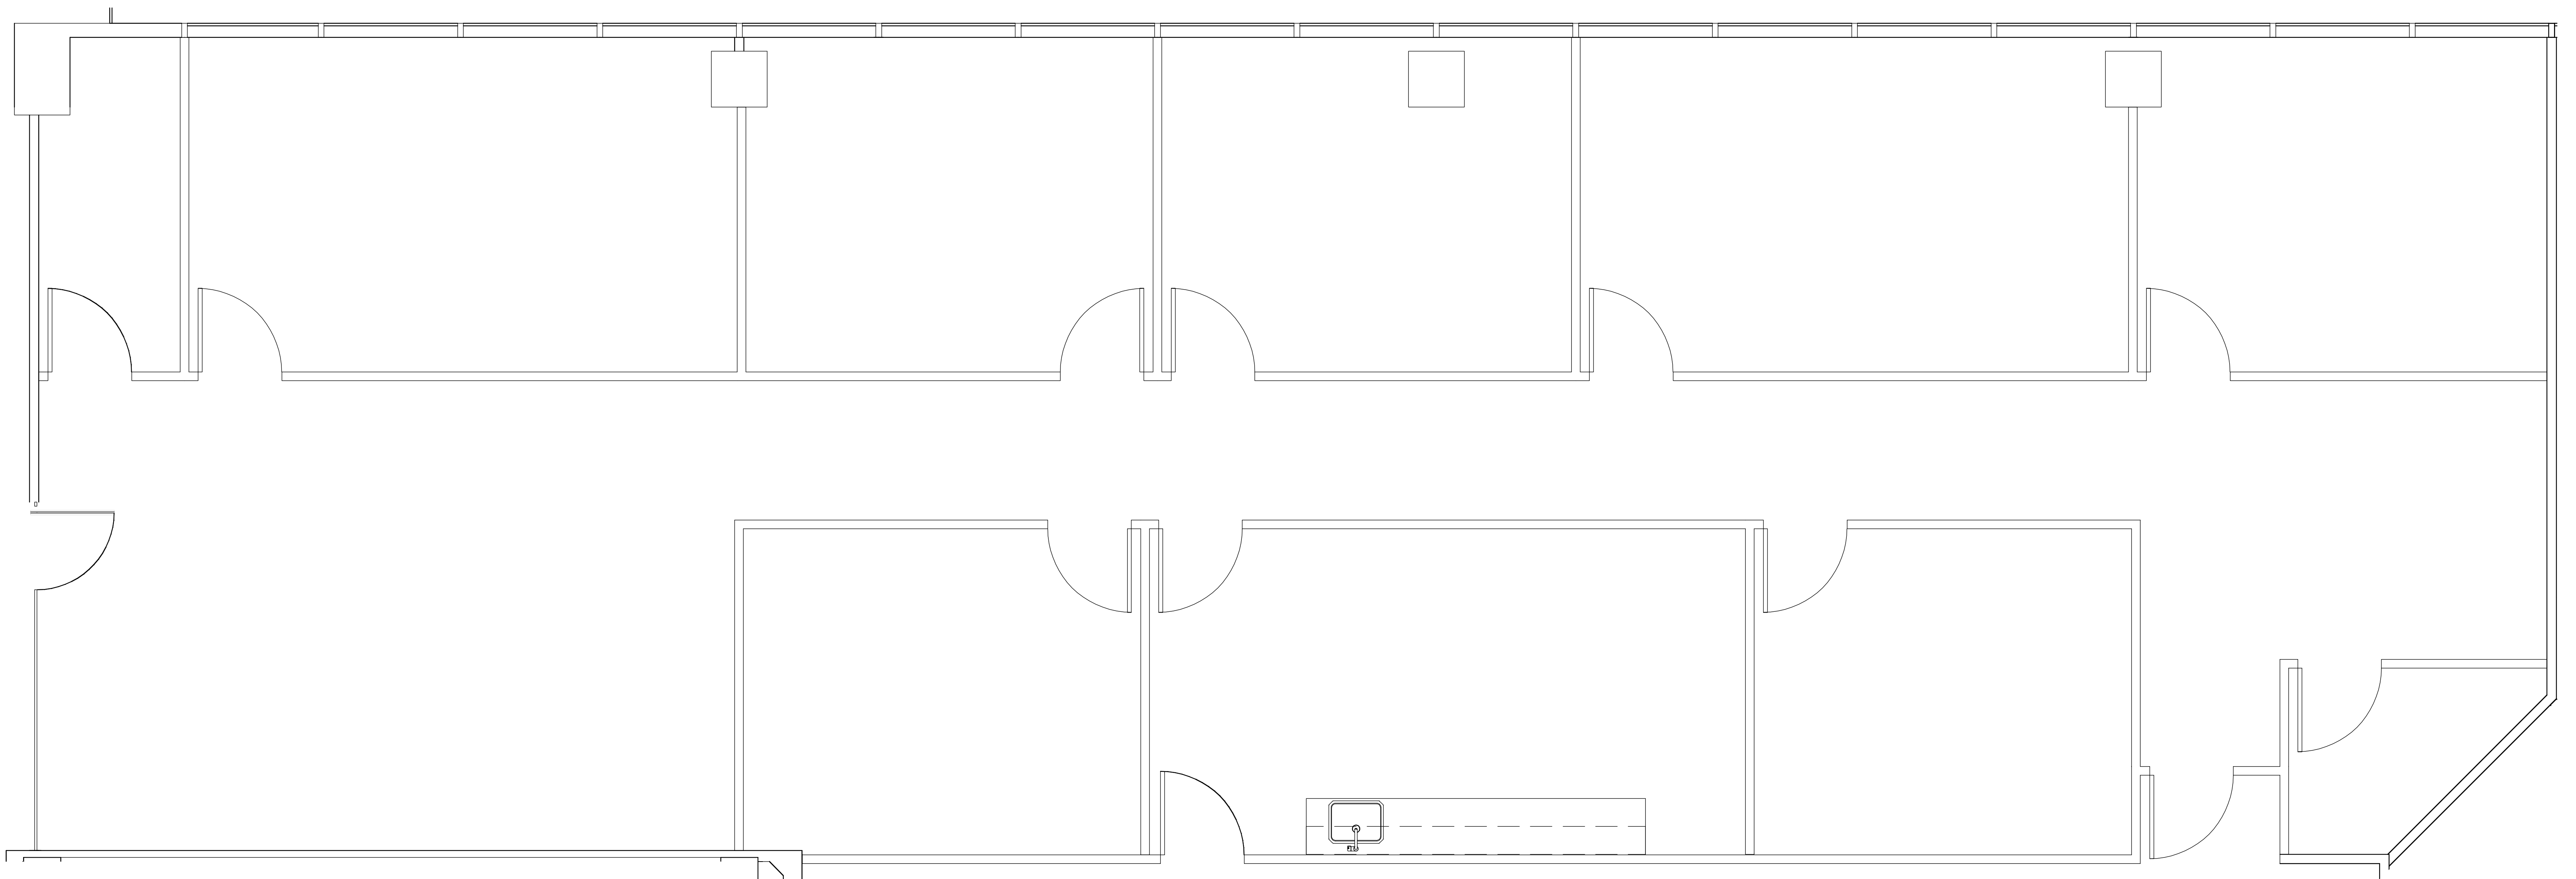

# TWELVE

GREENWAY PLAZA

SUITE 210 3,034 RSF

Operated by

832.308.6055 | pky.com