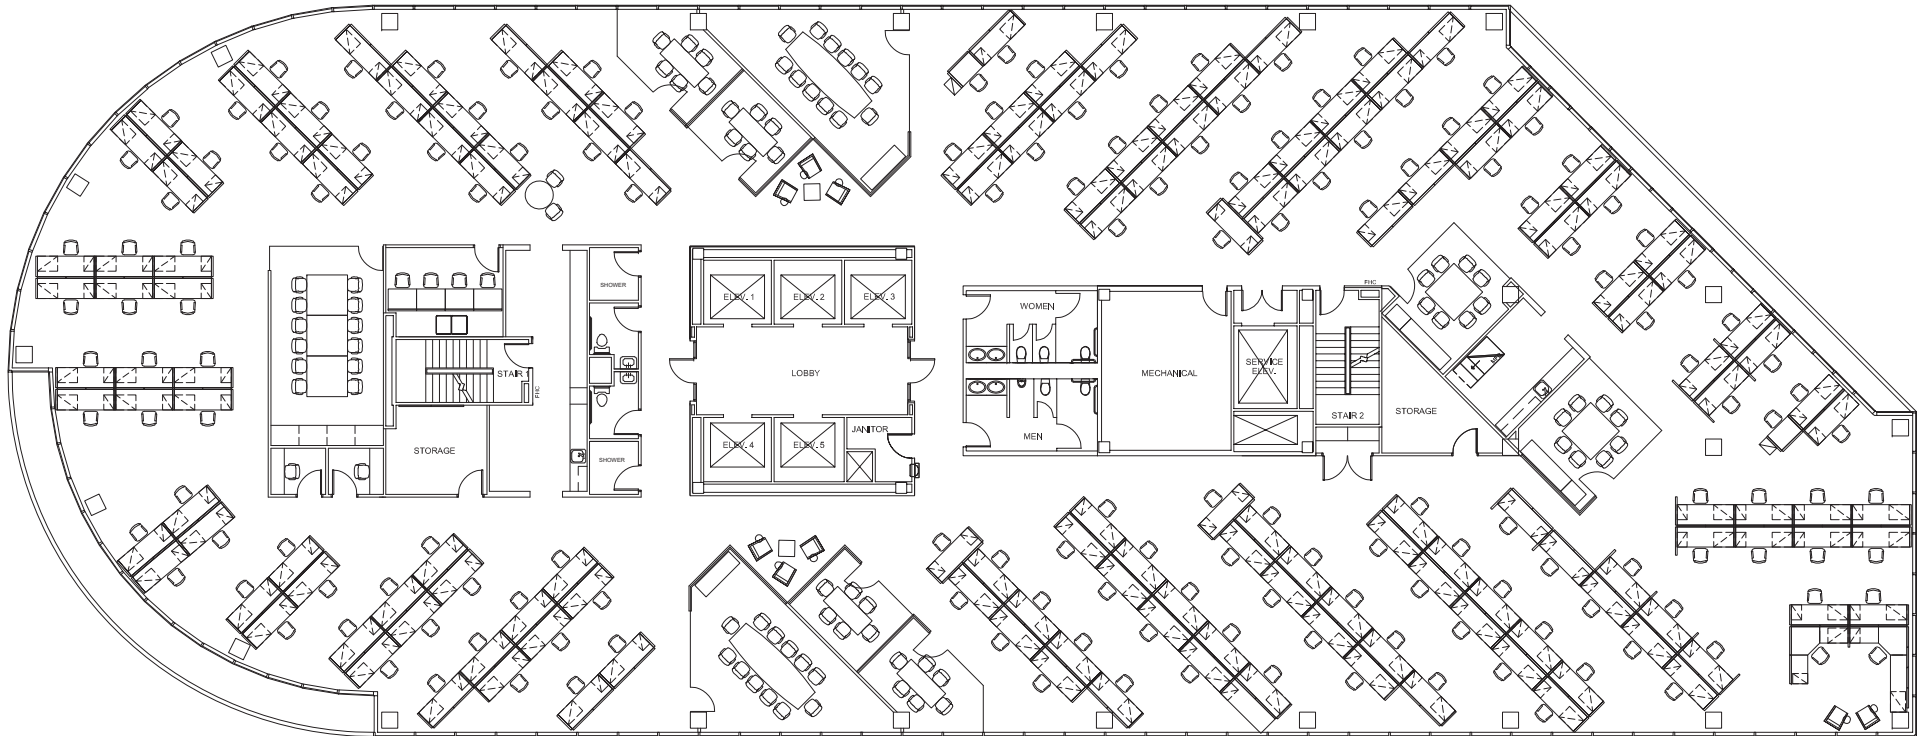

# TWELVE

GREENWAY PLAZA

Workstations	168
Conference / Huddle	9
Break room	2

SUITE 700 18,793 RSF

**PARKWAY**

832.308.6055 | pky.com