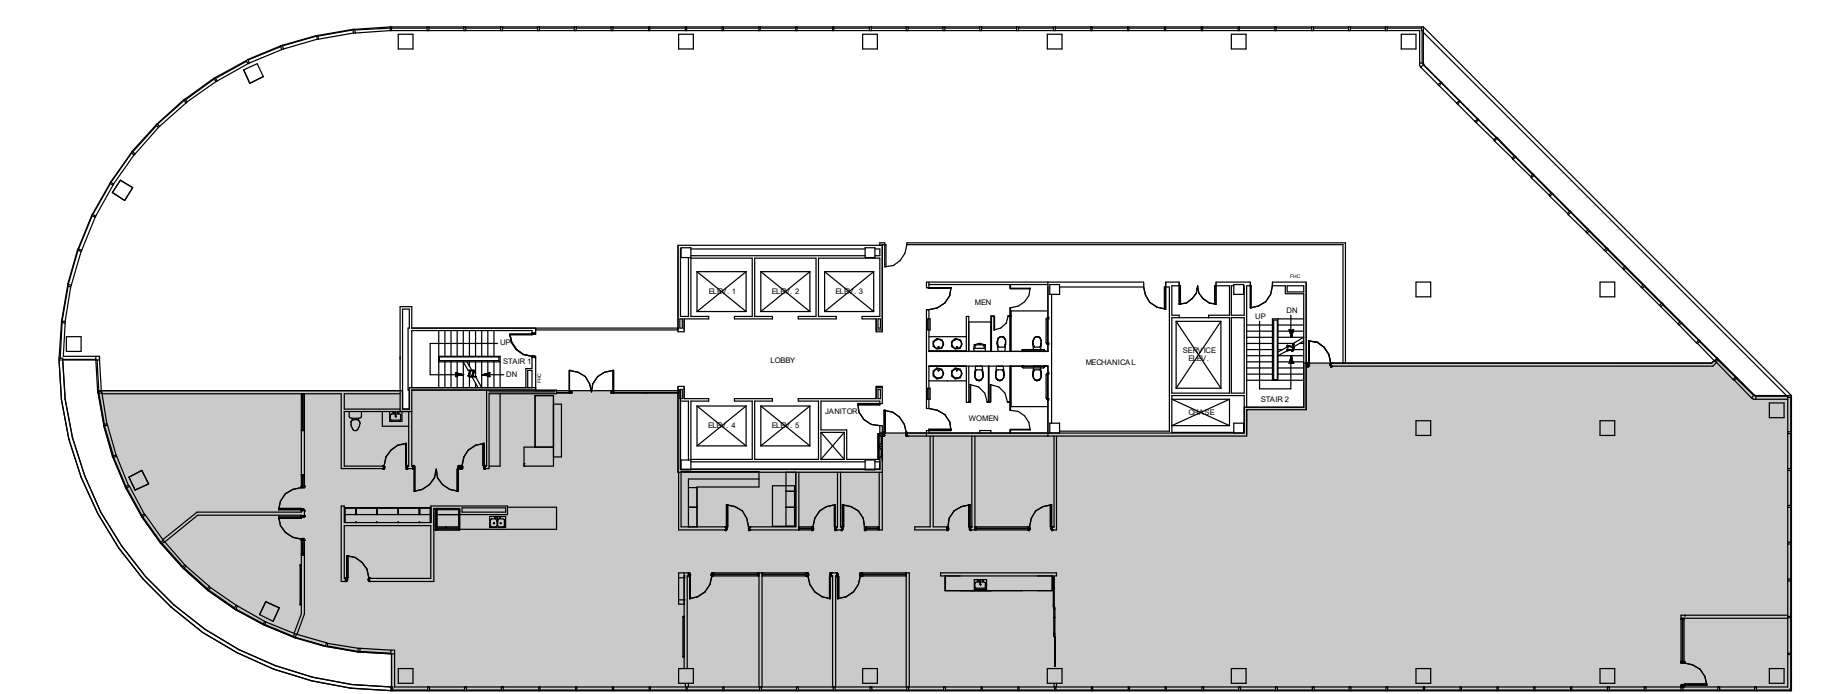

TWELVE

GREENWAY PLAZA

SUITE 900 10,085 RSF

PARKWAY

832.308.6055 | pky.com