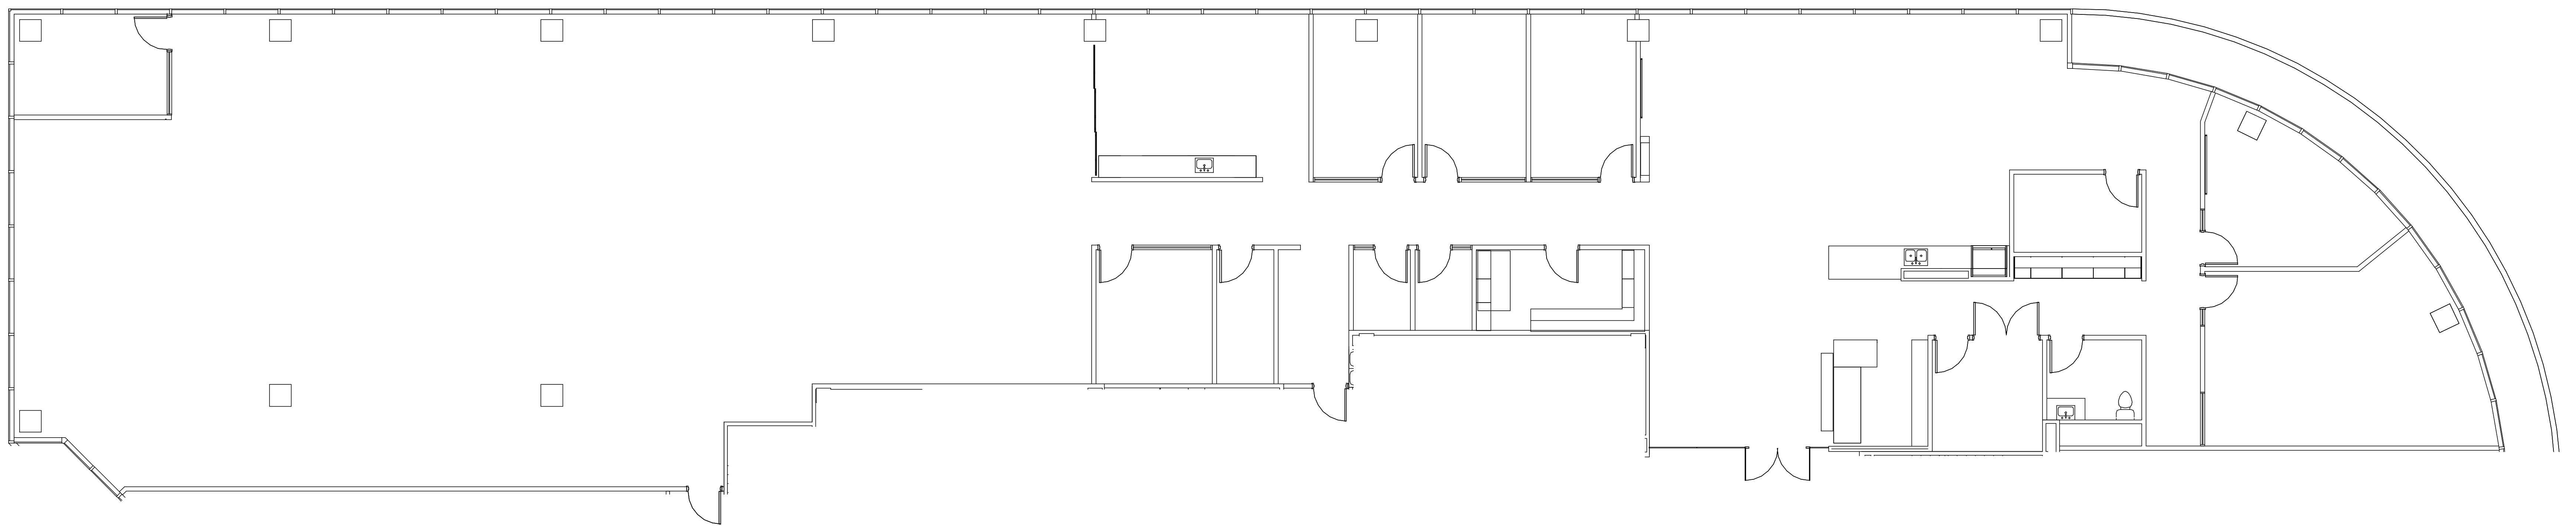

TWELVE

GREENWAY PLAZA

SUITE 900 10,085 RSF

PARKWAY

832.308.6055 | pky.com