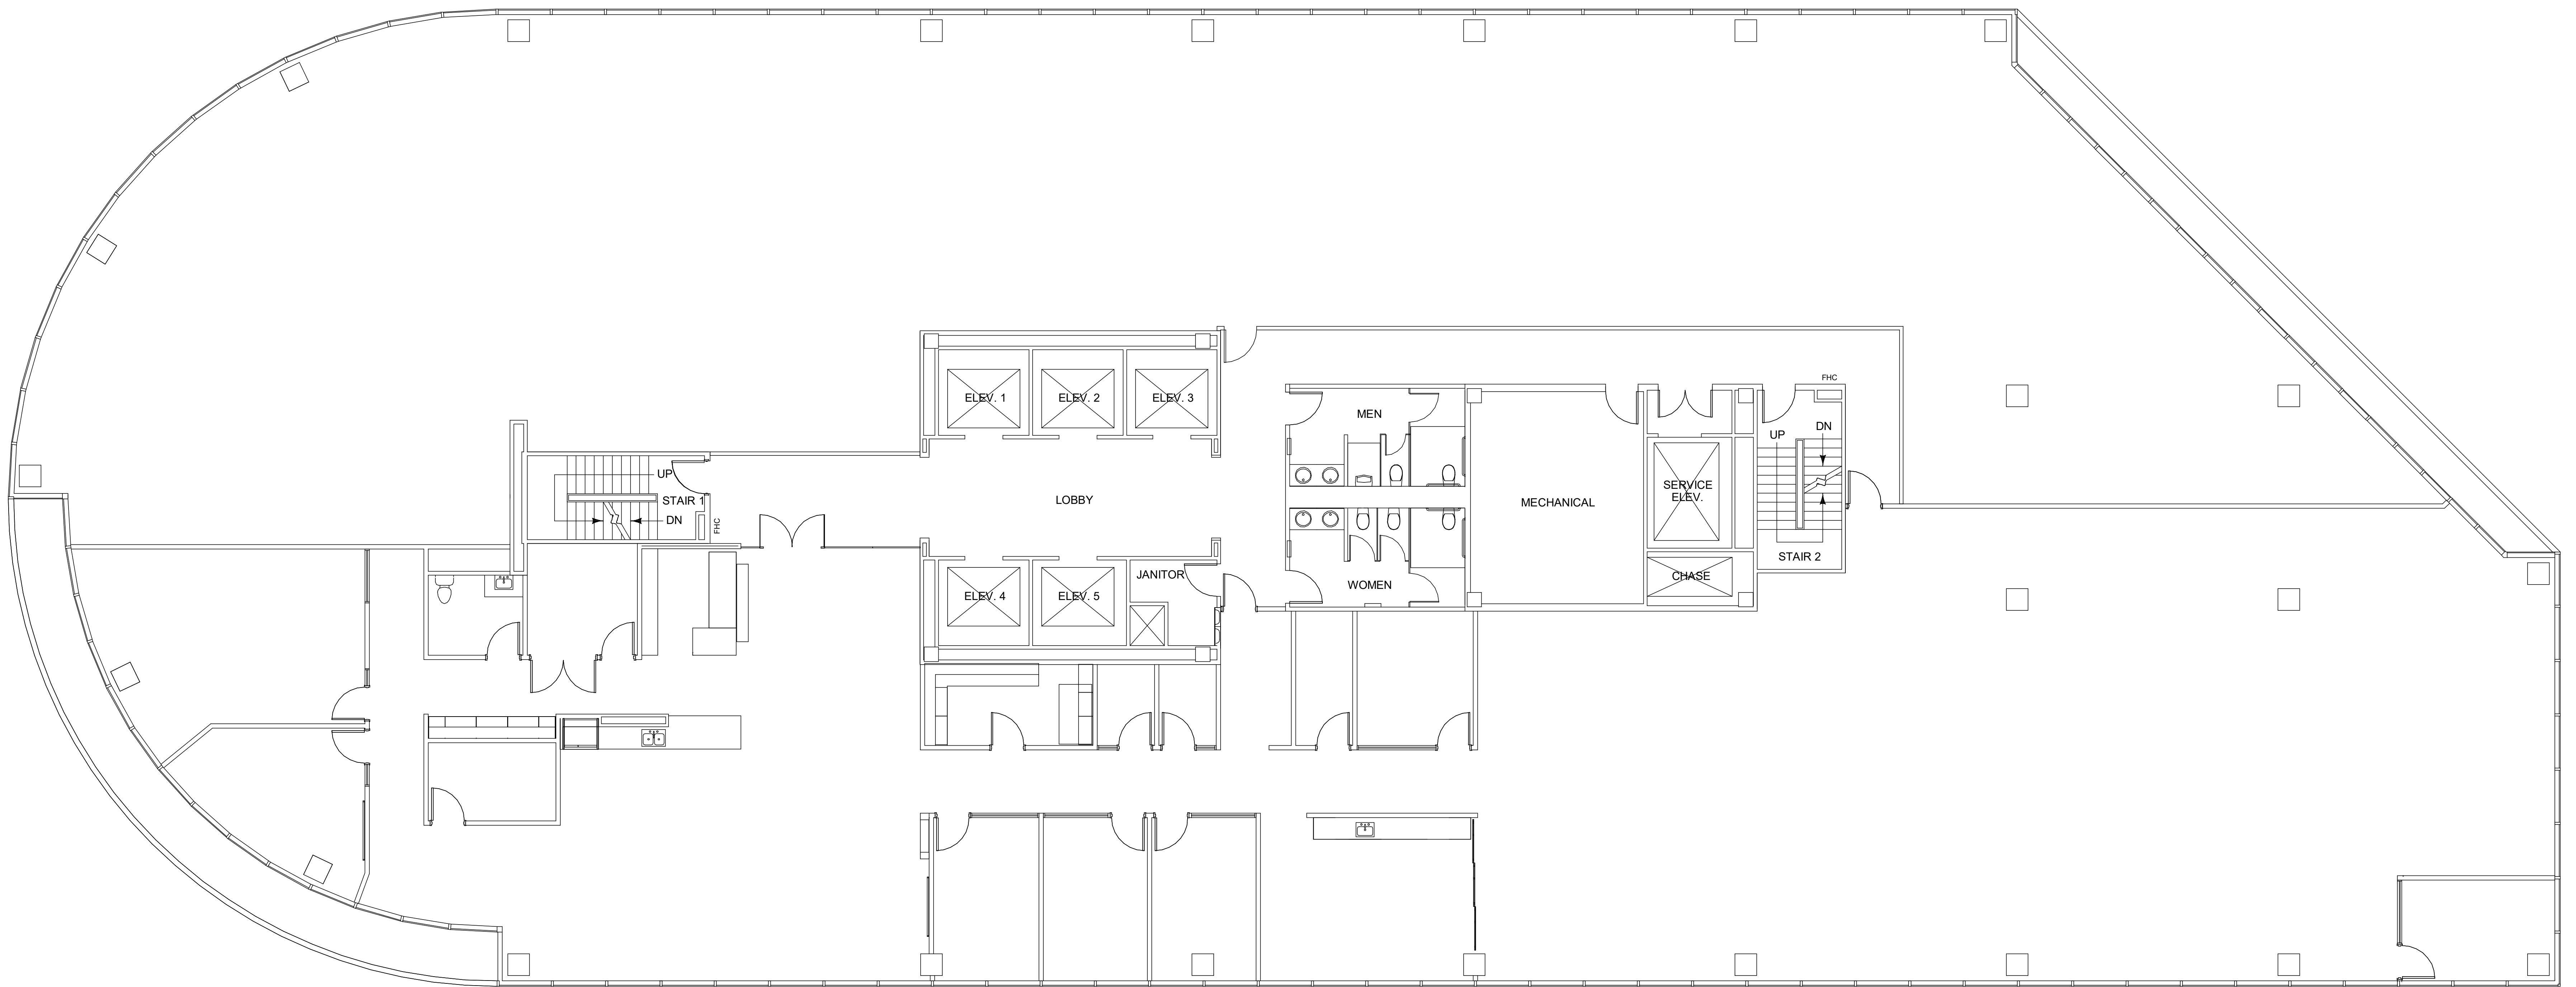

TWELVE

GREENWAY PLAZA

SUITE 900 18,793 RSF