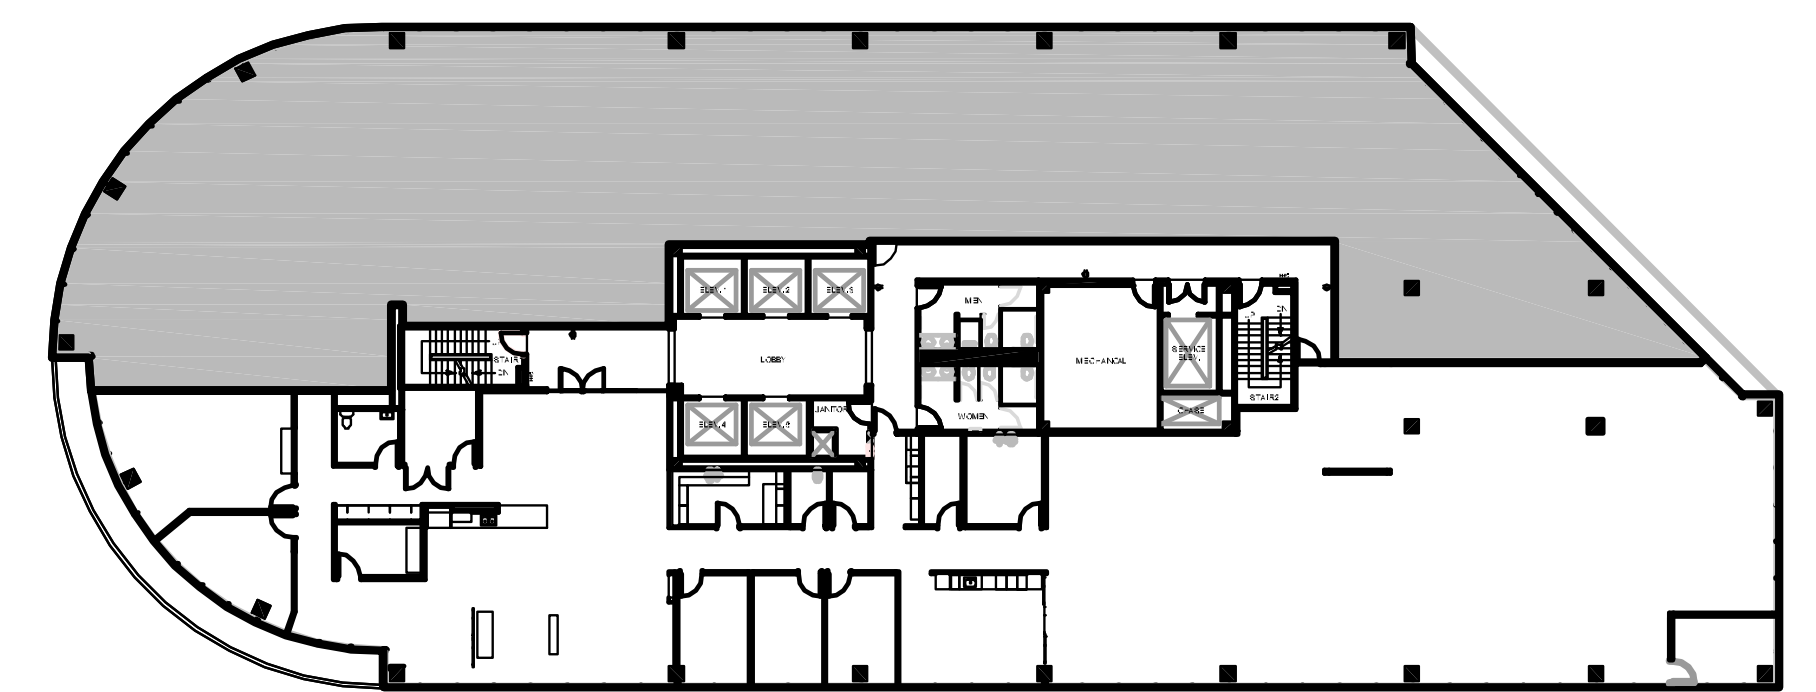

TWELVE

GREENWAY PLAZA

SUITE 925 8,707 RSF