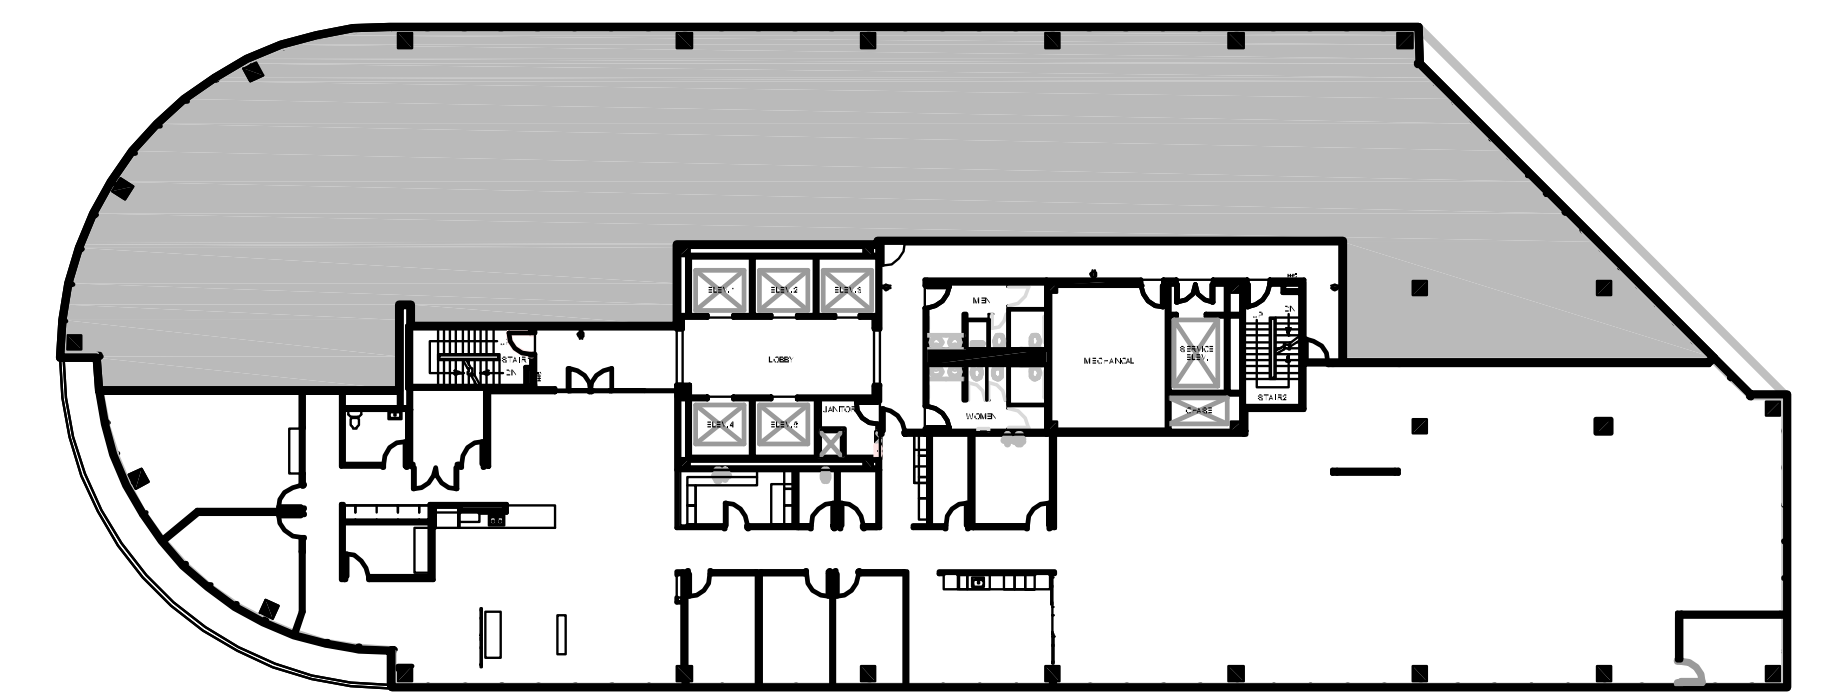

# TWELVE

GREENWAY PLAZA

SUITE 925 8,707 RSF

Owned & Operated by  PARKWAY 832.308.6055 | pky.com