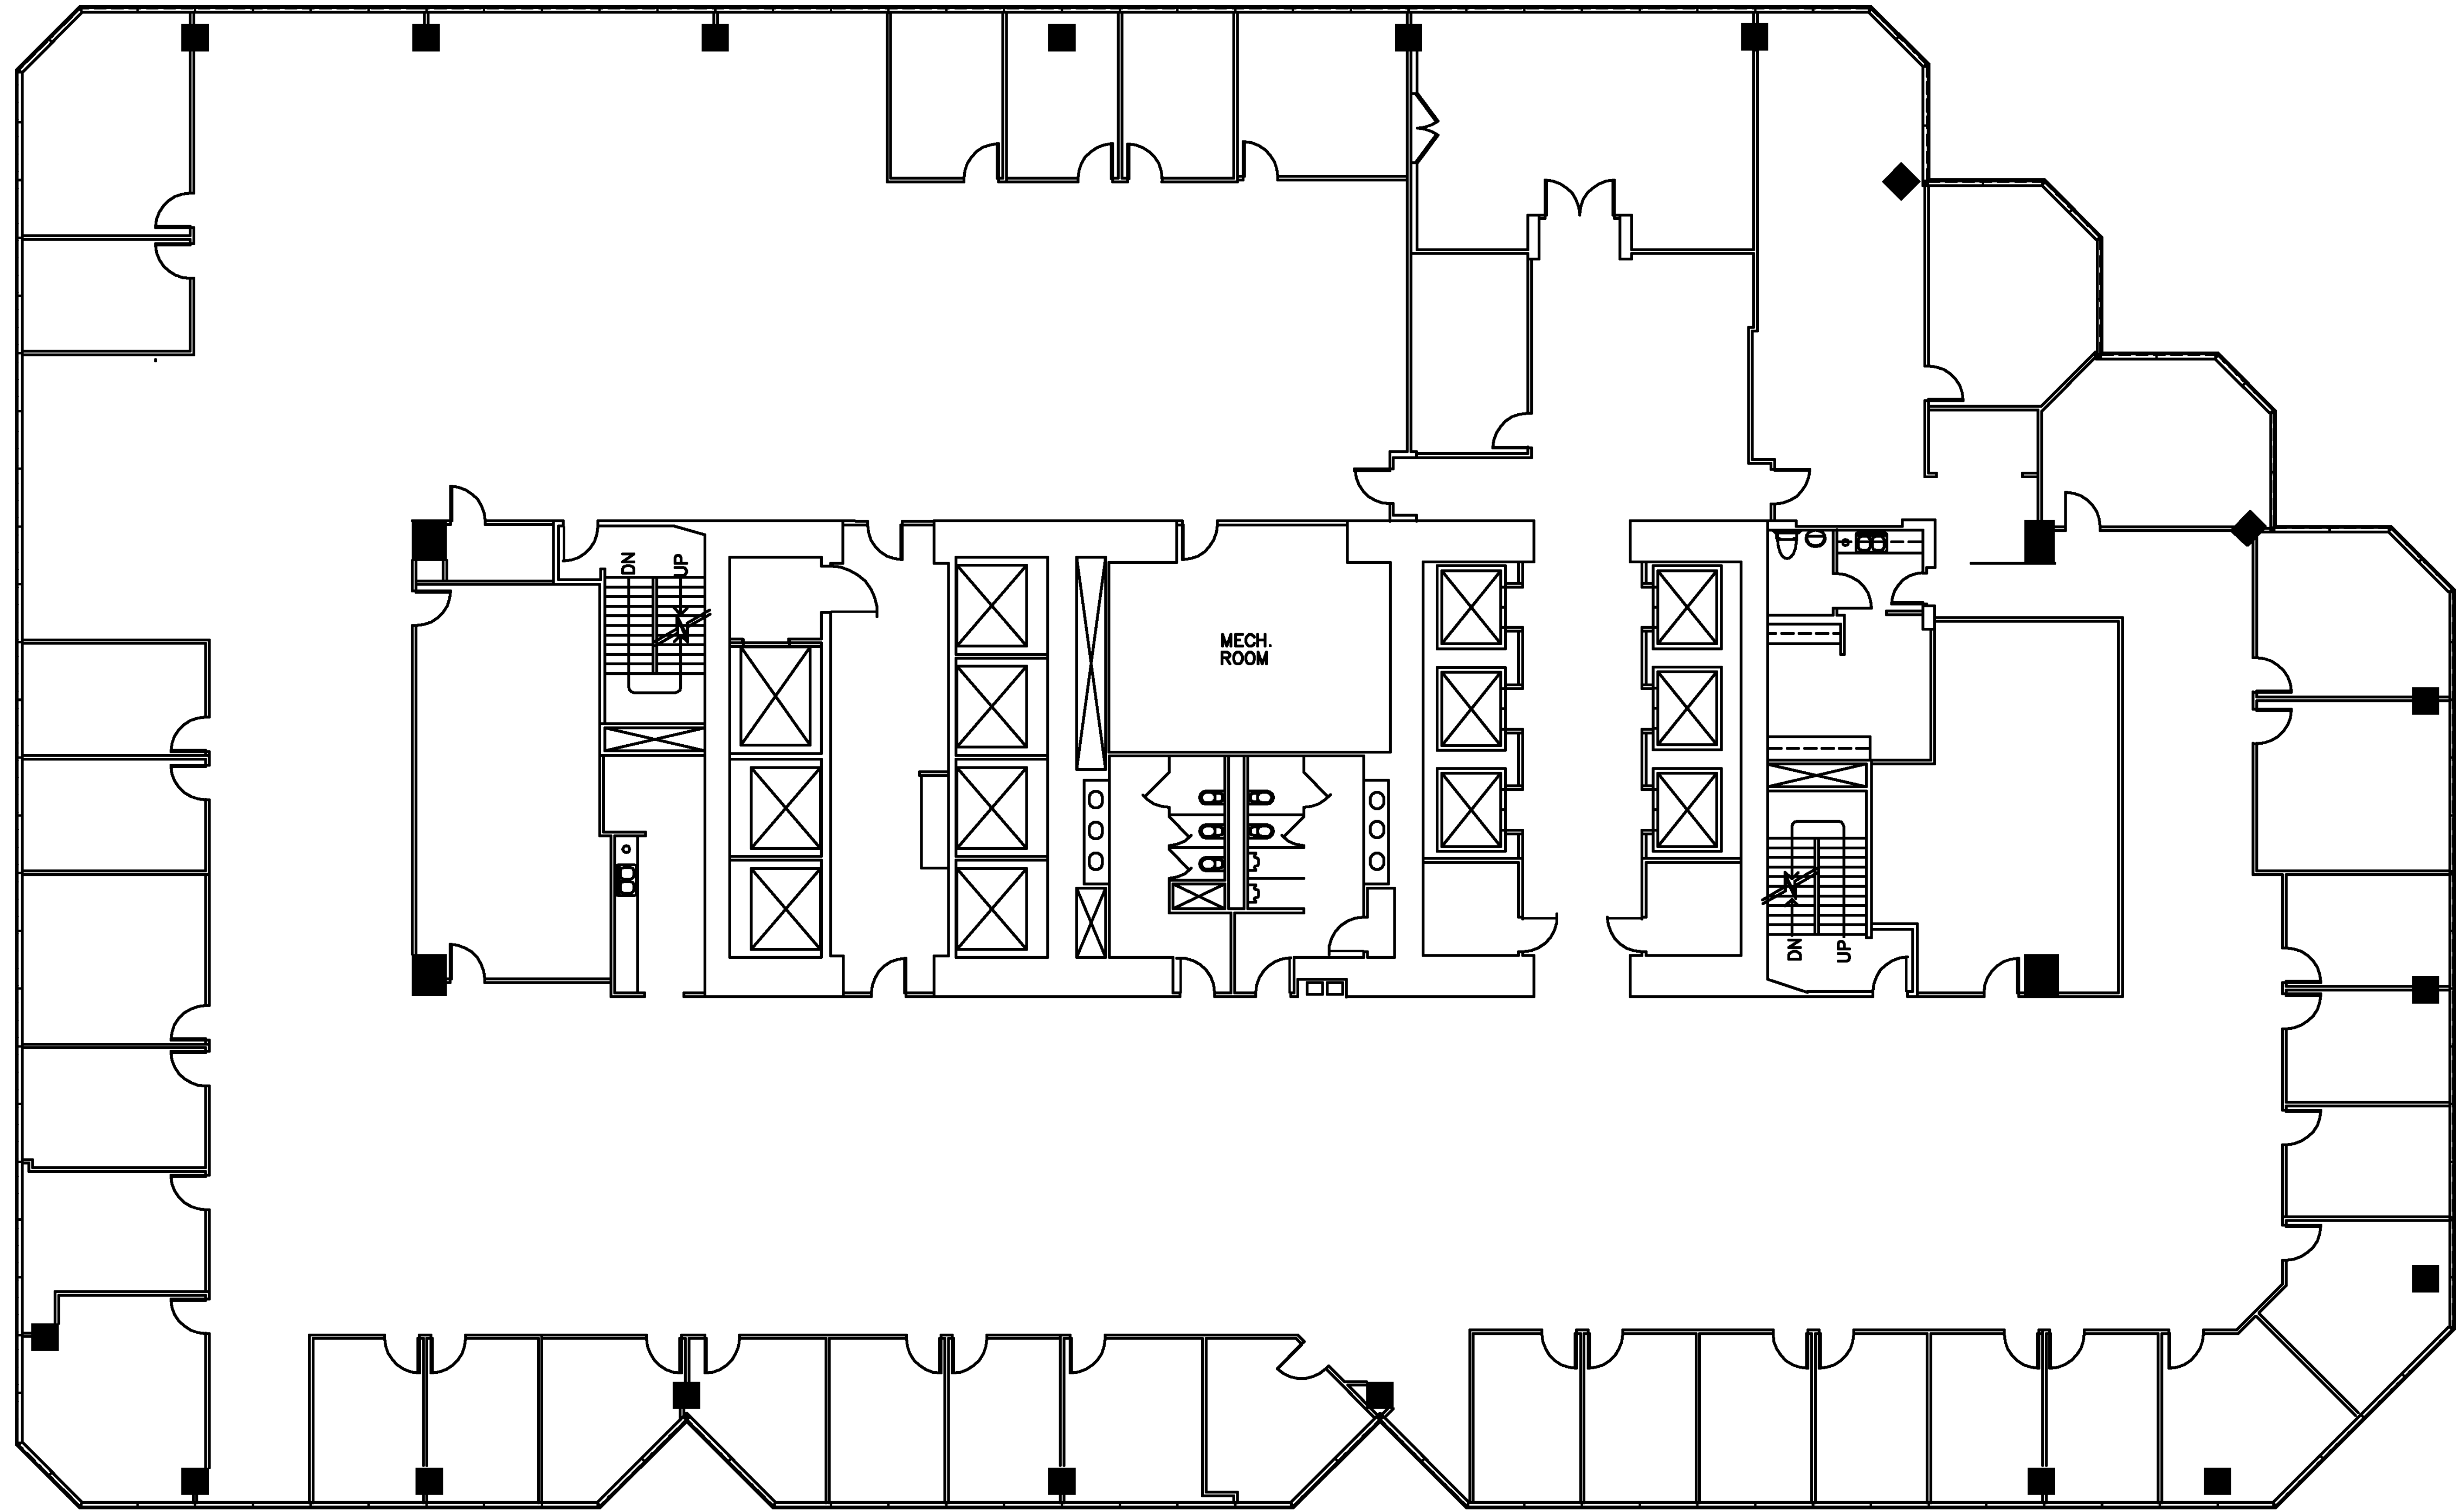

# PHOENIX TOWER

AT GREENWAY PLAZA

SUITE 1600 25,278 RSF